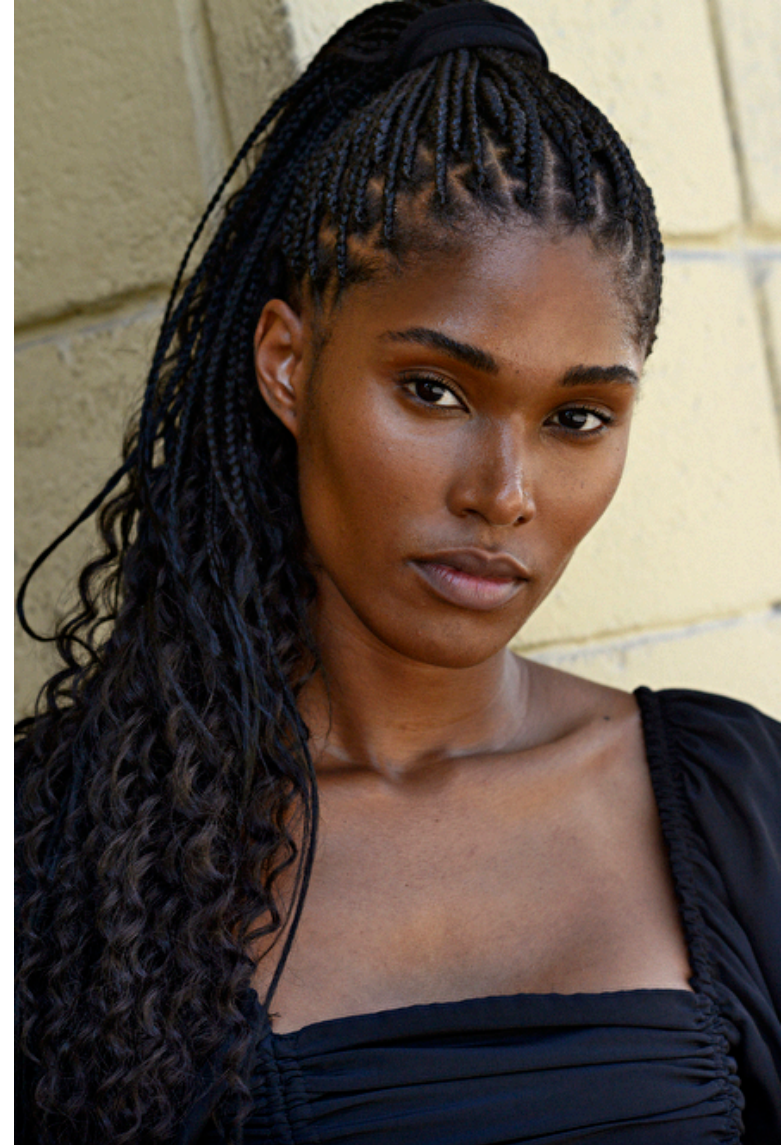

Select

MODEL MANAGEMENT

1400 Alton Rd Suite 103, Miami Beach, 33139, Florida, United States

Phone: (305) 672-6342 Fax: (305) 672-1749 Email: info.miami@selectmodel.com Website: <https://www.selectmodel.com/>

Akua

Height 180cm / 5' 11.0"

Bust 86cm / 34"

Waist 65cm / 25.5"

Hips 93cm / 36.5"

Shoes EU/US/UK 42 / 10.5 / 9

Eyes Brown

Hair Brown

Cup B/C