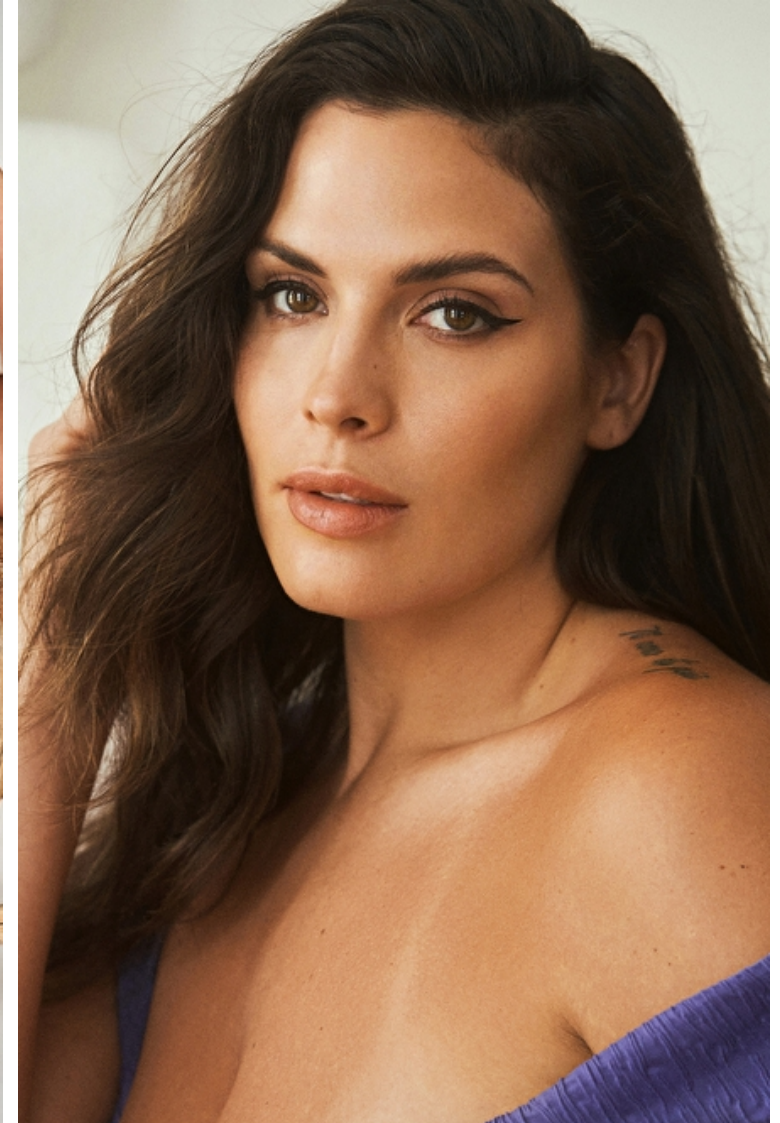

Alecia Dea

Height 180cm / 5' 11.0"

Bust 102cm / 40"

Waist 81cm / 32"

Hips 109cm / 43"

Shoes EU/US/UK 43 / 11.5 / 10

Eyes Hazel

Hair Brown