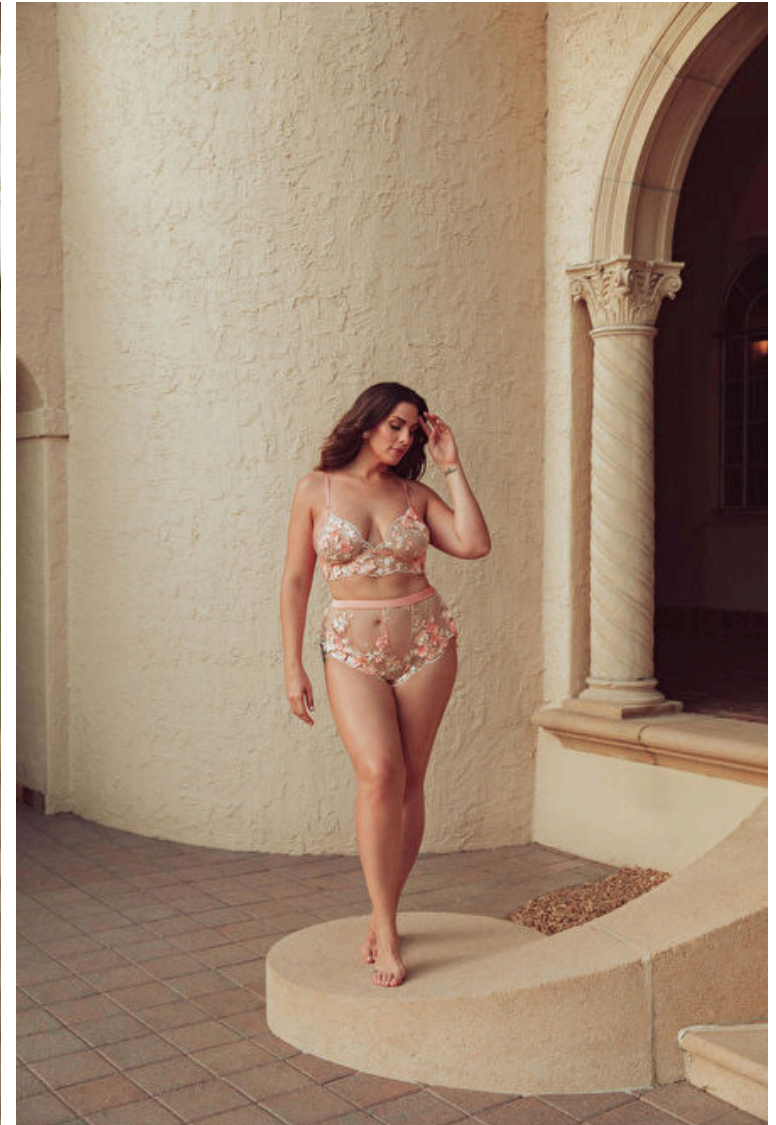

Select

MODEL MANAGEMENT

1400 Alton Rd Suite 103, Miami Beach, 33139, Florida, United States

Phone: (305) 672-6342 Fax: (305) 672-1749 Email: info.miami@selectmodel.com Website: <https://www.selectmodel.com/>

Alecia Dea

Height 180cm / 5' 11.0"

Bust 104cm / 41"

Waist 89cm / 35"

Hips 117cm / 46"

Shoes EU/US/UK 43 / 11.5 / 10

Eyes Hazel

Hair Brown

Cup DD