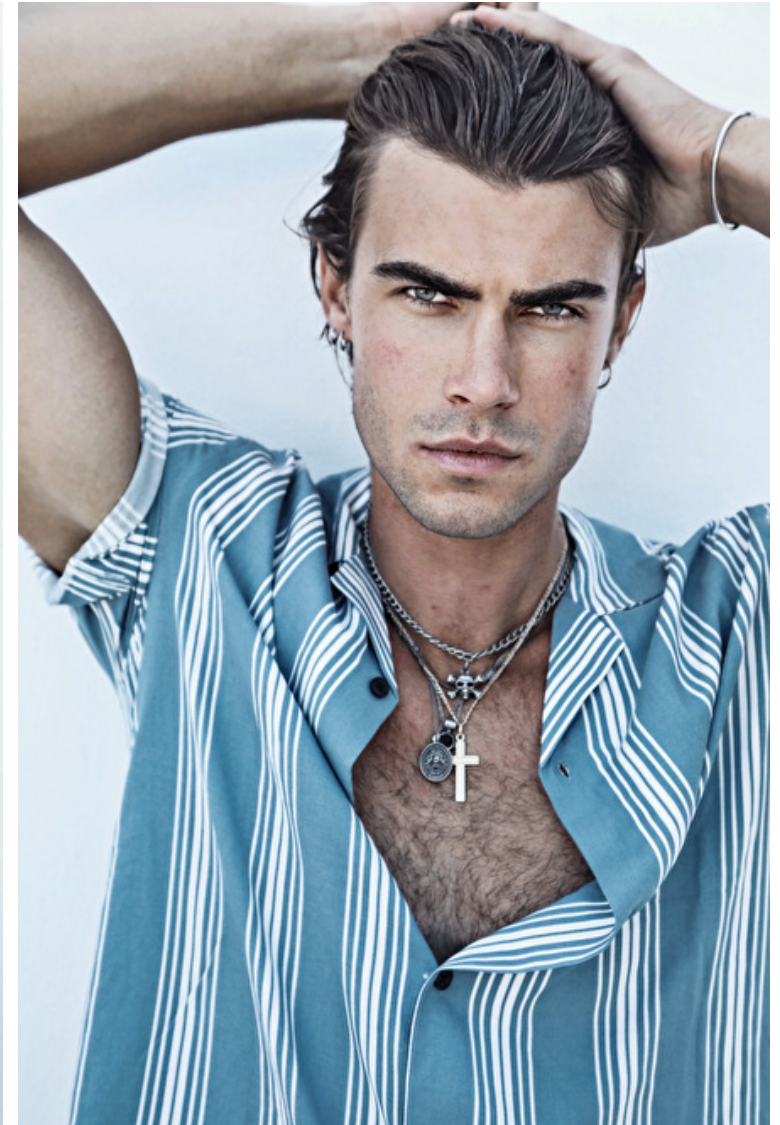

Select

MODEL MANAGEMENT

1400 Alton Rd Suite 103, Miami Beach, 33139, Florida, United States

Phone: (305) 672-6342 Fax: (305) 672-1749 Email: info.miami@selectmodel.com Website: <https://www.selectmodel.com/>

Alexander Command

Height 190cm / 6' 3.0"

Waist 81cm / 32"

Shoes EU/US/UK 42.5 / 10 / 8.5

Eyes Green

Hair Brown

Inseam 81cm / 32"

Suit size 50cm / 40"

Suit cut Regular