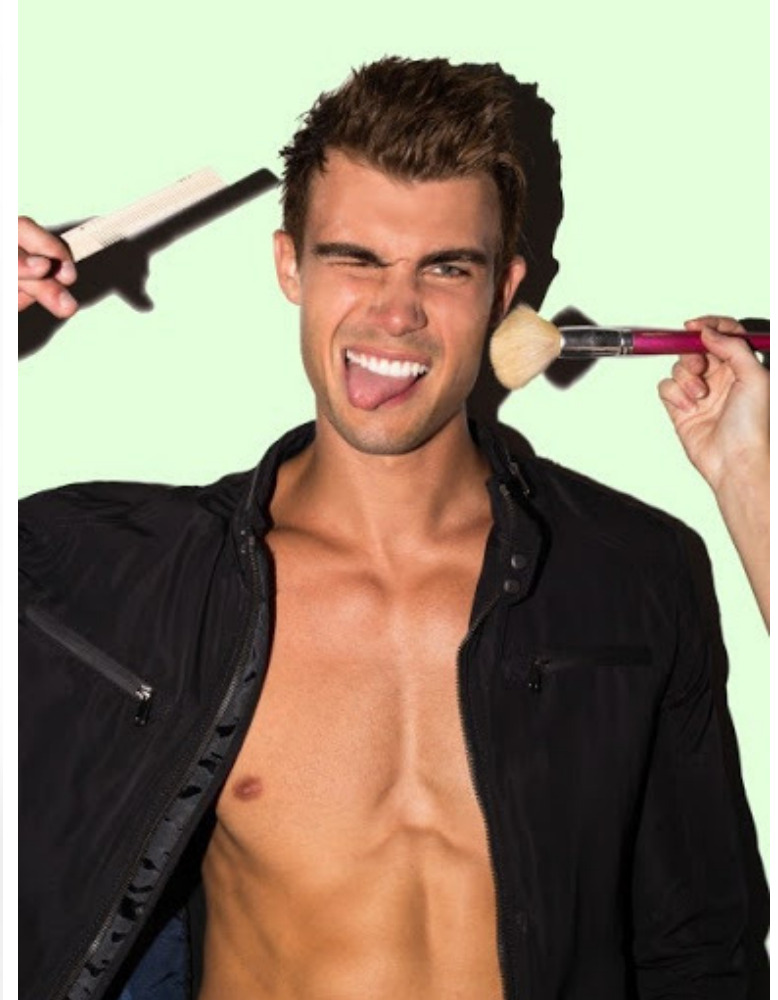

Alexander Command

Height 190cm / 6' 3.0"

Waist 81cm / 32"

Shoes EU/US/UK 42.5 / 10 / 8.5

Eyes Green

Hair Brown

Inseam 81cm / 32"

Suit size 50cm / 40"

Suit cut Regular