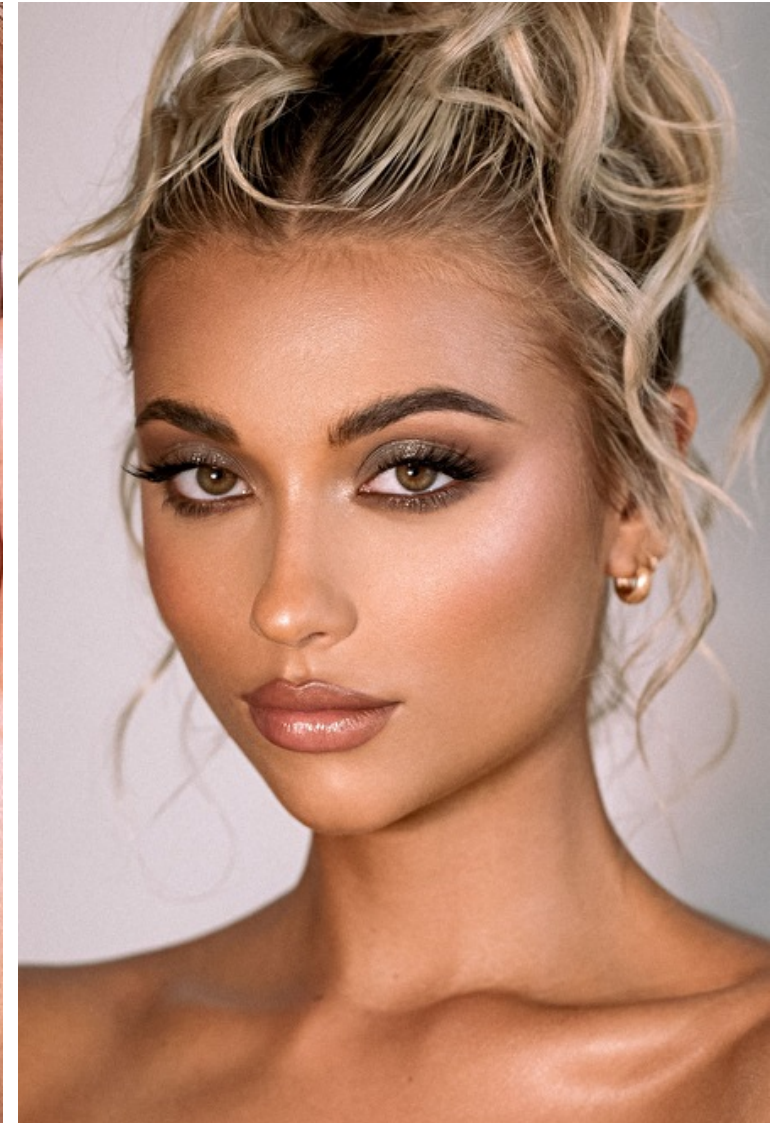

Select

MODEL MANAGEMENT

1400 Alton Rd Suite 103, Miami Beach, 33139, Florida, United States

Phone: (305) 672-6342 Fax: (305) 672-1749 Email: info.miami@selectmodel.com Website: <https://www.selectmodel.com/>

Alexis Frasca

Height 168cm / 5' 6.0"

Size EU/US 32 / 2

Bust 81cm / 32"

Waist 64cm / 25"

Hips 86cm / 34"

Shoes EU/US/UK 37.5 / 7 / 4

Eyes Hazel

Hair Dark blond

Cup C