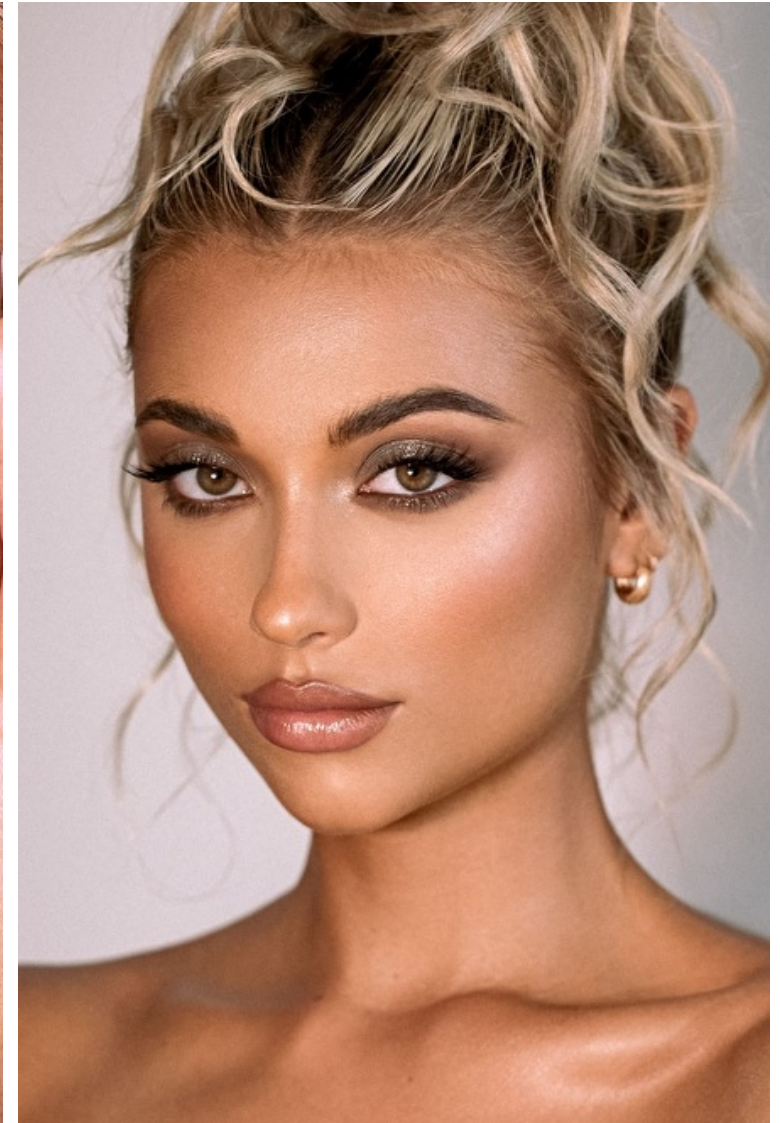

Select

MODEL MANAGEMENT

1400 Alton Rd Suite 103, Miami Beach, 33139, Florida, United States

Phone: (305) 672-6342 Fax: (305) 672-1749 Email: info.miami@selectmodel.com Website: <https://www.selectmodel.com/>

Alexis Frasca

Height 168cm / 5' 6.0"

Size EU/US 32 / 2

Bust 81cm / 32"

Waist 64cm / 25"

Hips 86cm / 34"

Shoes EU/US/UK 37.5 / 7 / 4

Eyes Hazel

Hair Dark blond

Cup C