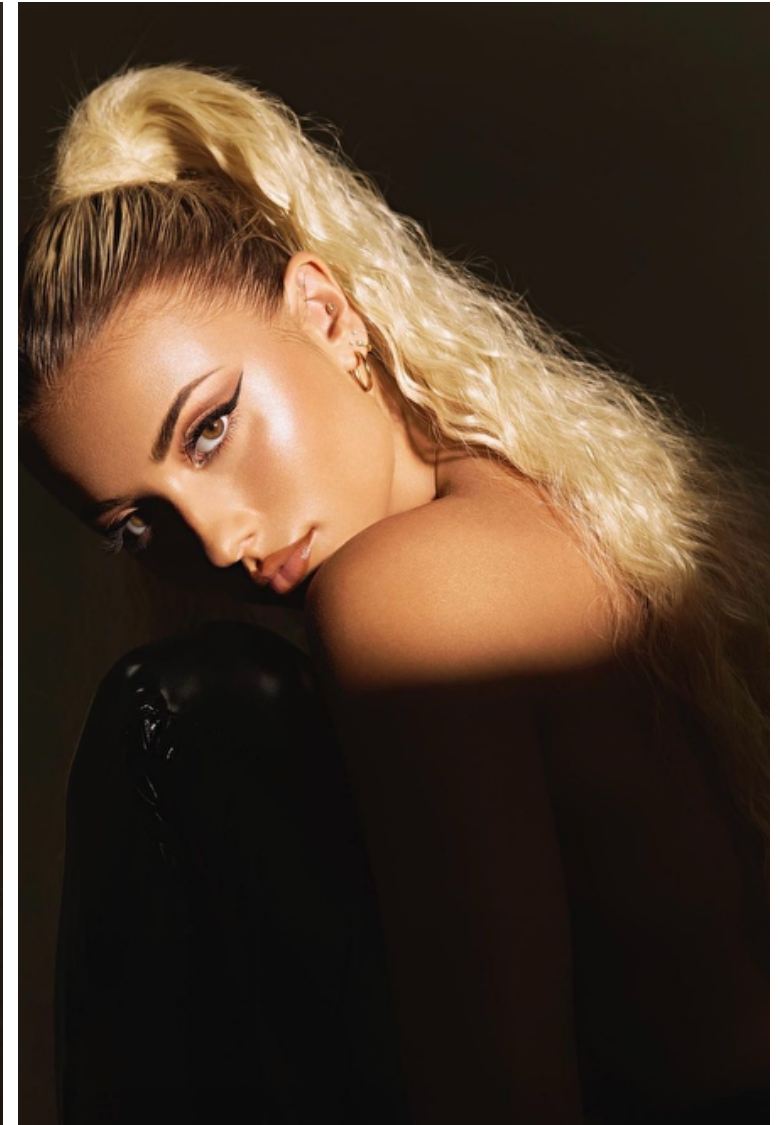

Select

MODEL MANAGEMENT

1400 Alton Rd Suite 103, Miami Beach, 33139, Florida, United States

Phone: (305) 672-6342 Fax: (305) 672-1749 Email: info.miami@selectmodel.com Website: <https://www.selectmodel.com/>

Alexis Frasca

Height 168cm / 5' 6.0"

Size EU/US 32 / 2

Bust 81cm / 32"

Waist 64cm / 25"

Hips 86cm / 34"

Shoes EU/US/UK 37.5 / 7 / 4

Eyes Hazel

Hair Dark blond

Cup C