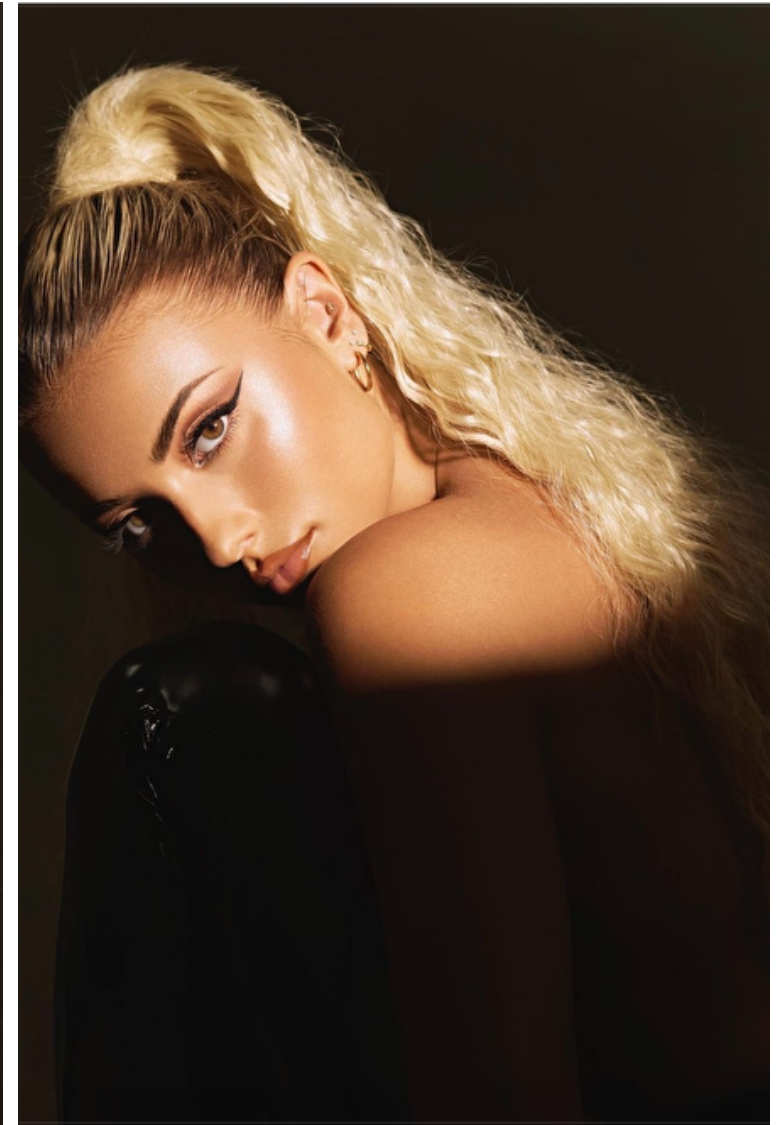

Select

MODEL MANAGEMENT

1400 Alton Rd Suite 103, Miami Beach, 33139, Florida, United States

Phone: (305) 672-6342 Fax: (305) 672-1749 Email: info.miami@selectmodel.com Website: <https://www.selectmodel.com/>

Alexis Frasca

Height 168cm / 5' 6.0"

Size EU/US 32 / 2

Bust 81cm / 32"

Waist 64cm / 25"

Hips 86cm / 34"

Shoes EU/US/UK 37.5 / 7 / 4

Eyes Hazel

Hair Dark blond

Cup C