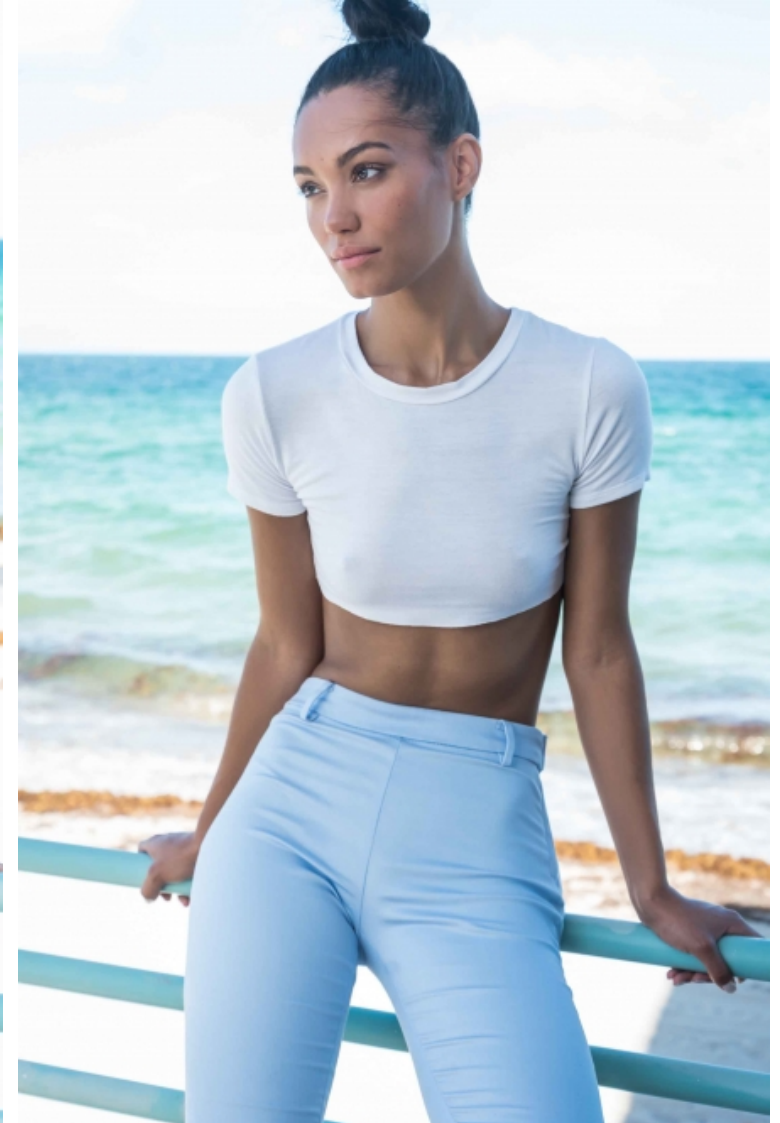

Select

MODEL MANAGEMENT

1400 Alton Rd Suite 103, Miami Beach, 33139, Florida, United States

Phone: (305) 672-6342 Fax: (305) 672-1749 Email: info.miami@selectmodel.com Website: <https://www.selectmodel.com/>

Alexis Gaube

Height 175cm / 5' 9.0"

Size EU/US 34 / 4

Bust 81cm / 32"

Waist 63cm / 25"

Hips 94cm / 37"

Shoes EU/US/UK 39.5 / 8.5 / 6

Eyes Brown

Hair Brown

Cup B