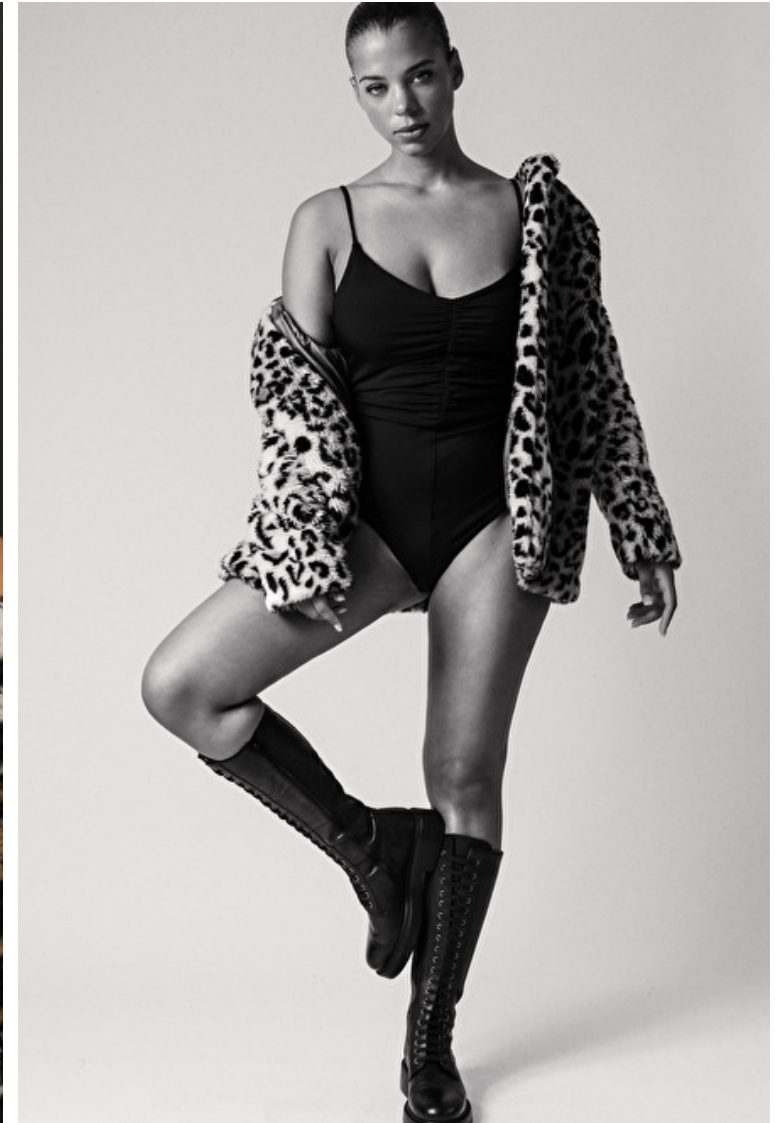

Select

MODEL MANAGEMENT

1400 Alton Rd Suite 103, Miami Beach, 33139, Florida, United States

Phone: (305) 672-6342 Fax: (305) 672-1749 Email: info.miami@selectmodel.com Website: <https://www.selectmodel.com/>

ALEXIS

Height 175cm / 5' 9.0"

Size EU/US 36 / 6

Bust 92cm / 36"

Waist 71cm / 28"

Hips 101cm / 40"

Shoes EU/US/UK 41 / 9.5 / 8

Eyes Green

Hair Black

Cup C

Location Tampa, Florida