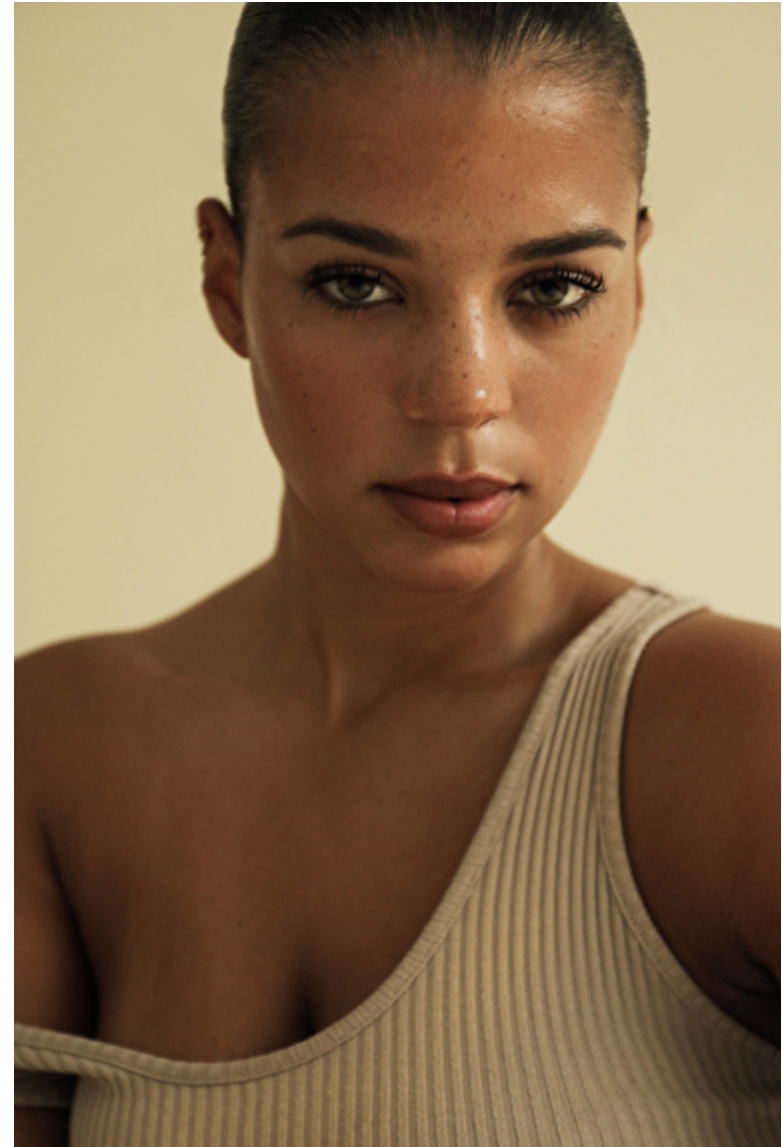

Select

MODEL MANAGEMENT

1400 Alton Rd Suite 103, Miami Beach, 33139, Florida, United States

Phone: (305) 672-6342 Fax: (305) 672-1749 Email: info.miami@selectmodel.com Website: <https://www.selectmodel.com/>

ALEXIS

Height 175cm / 5' 9.0"

Size EU/US 36 / 6

Bust 92cm / 36"

Waist 71cm / 28"

Hips 101cm / 40"

Shoes EU/US/UK 41 / 9.5 / 8

Eyes Green

Hair Black

Cup C

Location Tampa, Florida