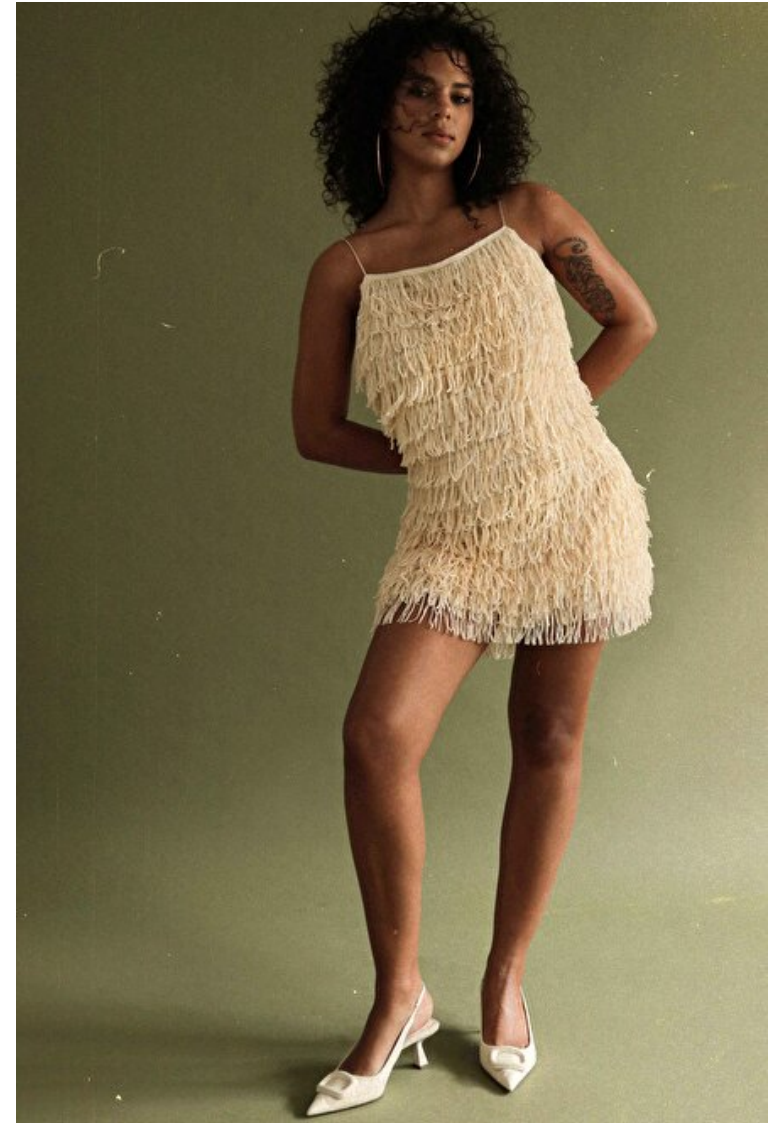

Select

MODEL MANAGEMENT

1400 Alton Rd Suite 103, Miami Beach, 33139, Florida, United States

Phone: (305) 672-6342 Fax: (305) 672-1749 Email: info.miami@selectmodel.com Website: <https://www.selectmodel.com/>

ALEXIS

Height 175cm / 5' 9.0"

Size EU/US 36 / 6

Bust 92cm / 36"

Waist 71cm / 28"

Hips 101cm / 40"

Shoes EU/US/UK 41 / 9.5 / 8

Eyes Green

Hair Black

Cup C

Location Tampa, Florida