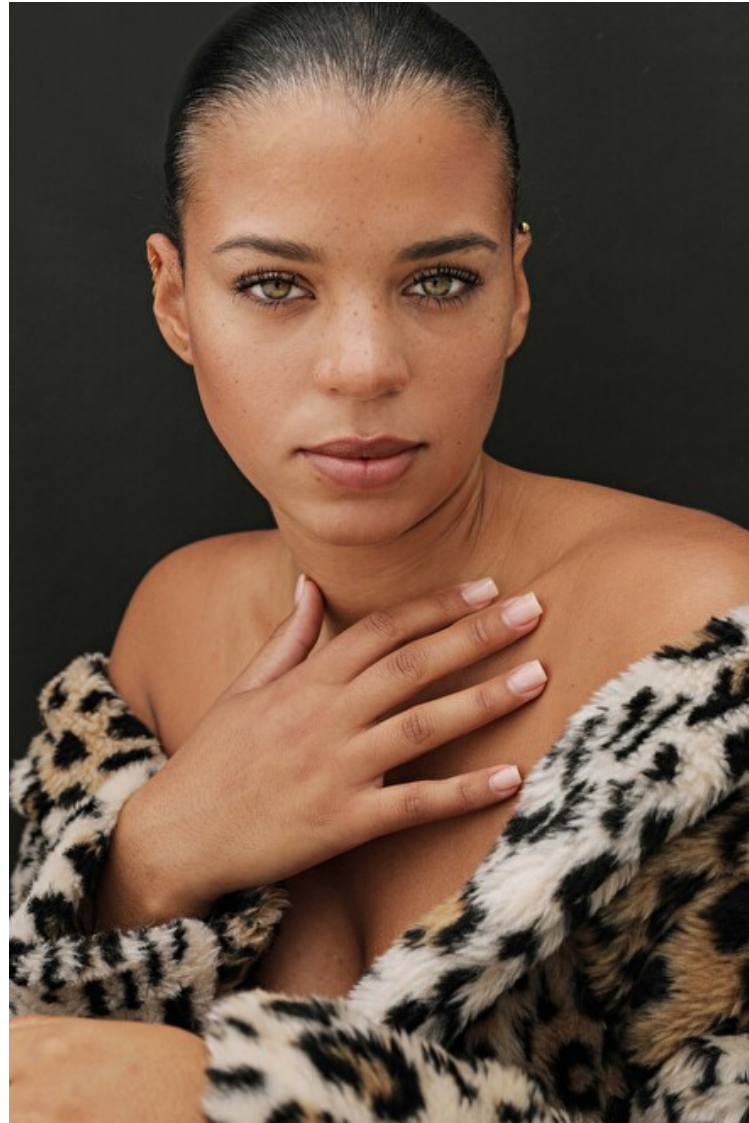

Select

MODEL MANAGEMENT

1400 Alton Rd Suite 103, Miami Beach, 33139, Florida, United States

Phone: (305) 672-6342 Fax: (305) 672-1749 Email: info.miami@selectmodel.com Website: <https://www.selectmodel.com/>

ALEXIS

Height 175cm / 5' 9.0"

Size EU/US 36 / 6

Bust 92cm / 36"

Waist 71cm / 28"

Hips 101cm / 40"

Shoes EU/US/UK 41 / 9.5 / 8

Eyes Green

Hair Black

Cup C

Location Tampa, Florida