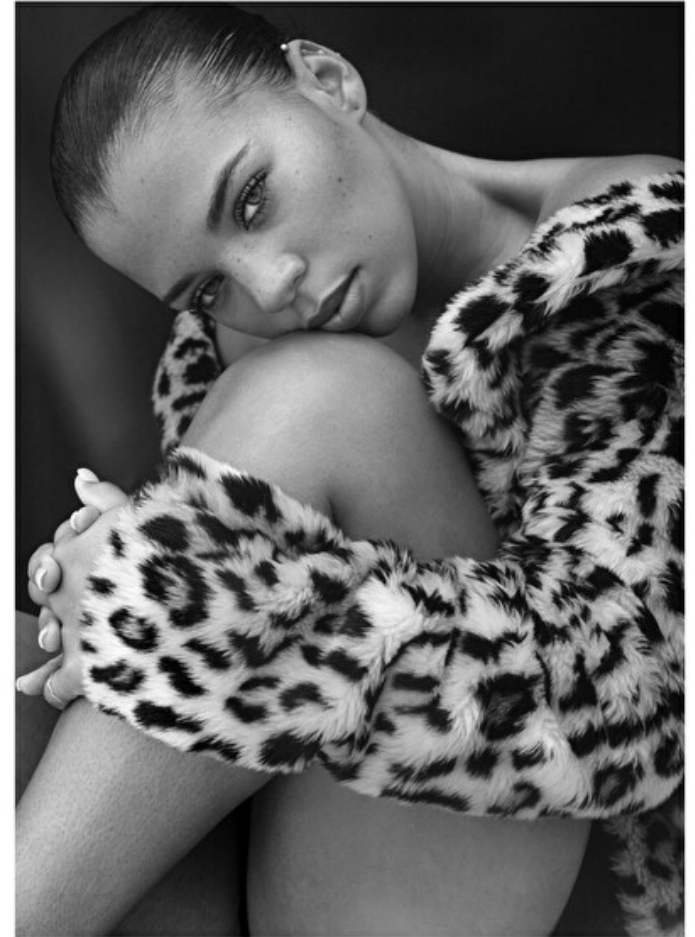

Select

MODEL MANAGEMENT

1400 Alton Rd Suite 103, Miami Beach, 33139, Florida, United States

Phone: (305) 672-6342 Fax: (305) 672-1749 Email: info.miami@selectmodel.com Website: <https://www.selectmodel.com/>

ALEXIS

Height 175cm / 5' 9.0"

Size EU/US 36 / 6

Bust 92cm / 36"

Waist 71cm / 28"

Hips 101cm / 40"

Shoes EU/US/UK 41 / 9.5 / 8

Eyes Green

Hair Black

Cup C

Location Tampa, Florida