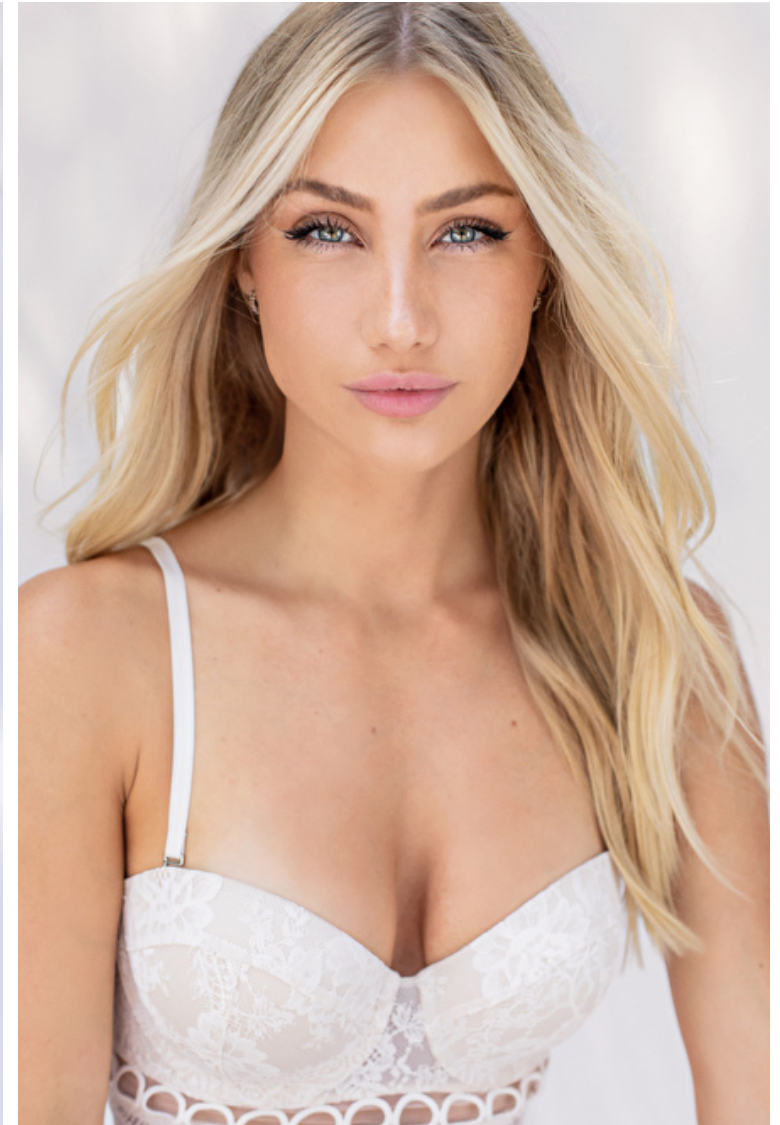

## Alexis K

Height 175cm / 5' 9.0"

Bust 86cm / 34"

Waist 61cm / 24"

Hips 89cm / 35"

Shoes EU/US/UK 39 / 8 / 6

Eyes Blue green

Hair Blond