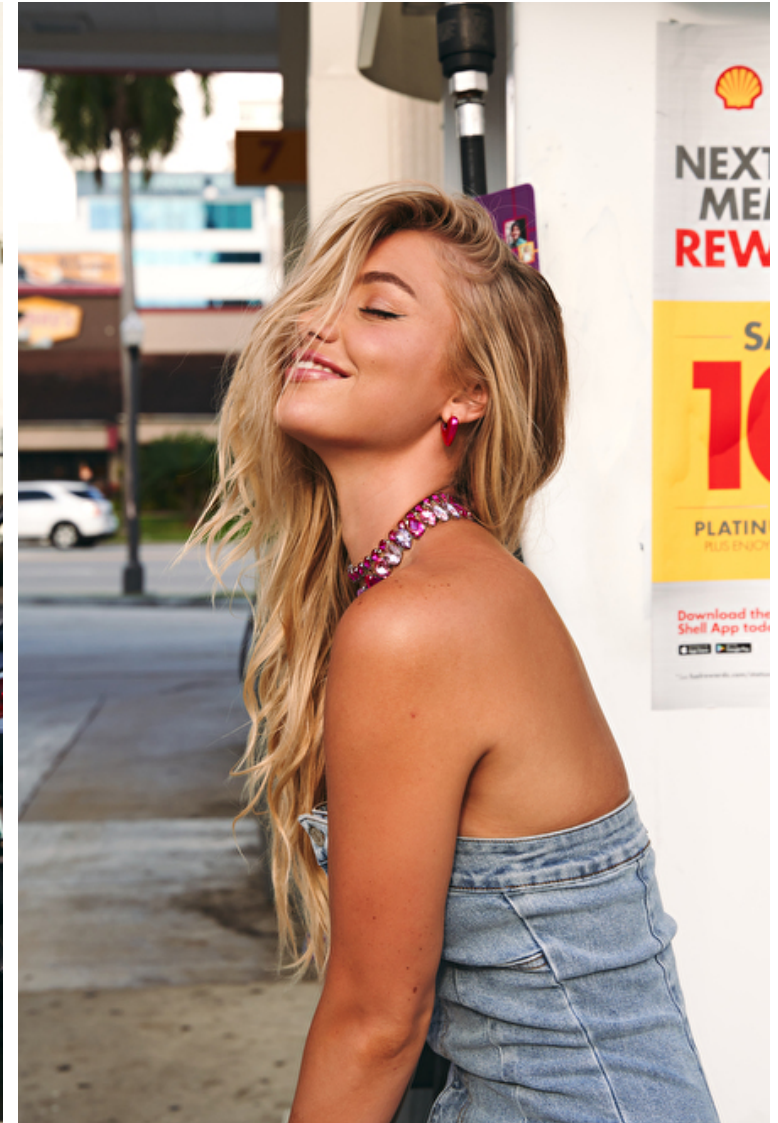

## Alexis K

Height 175cm / 5' 9.0"

Bust 86cm / 34"

Waist 61cm / 24"

Hips 89cm / 35"

Shoes EU/US/UK 39 / 8 / 6

Eyes Blue green

Hair Blond