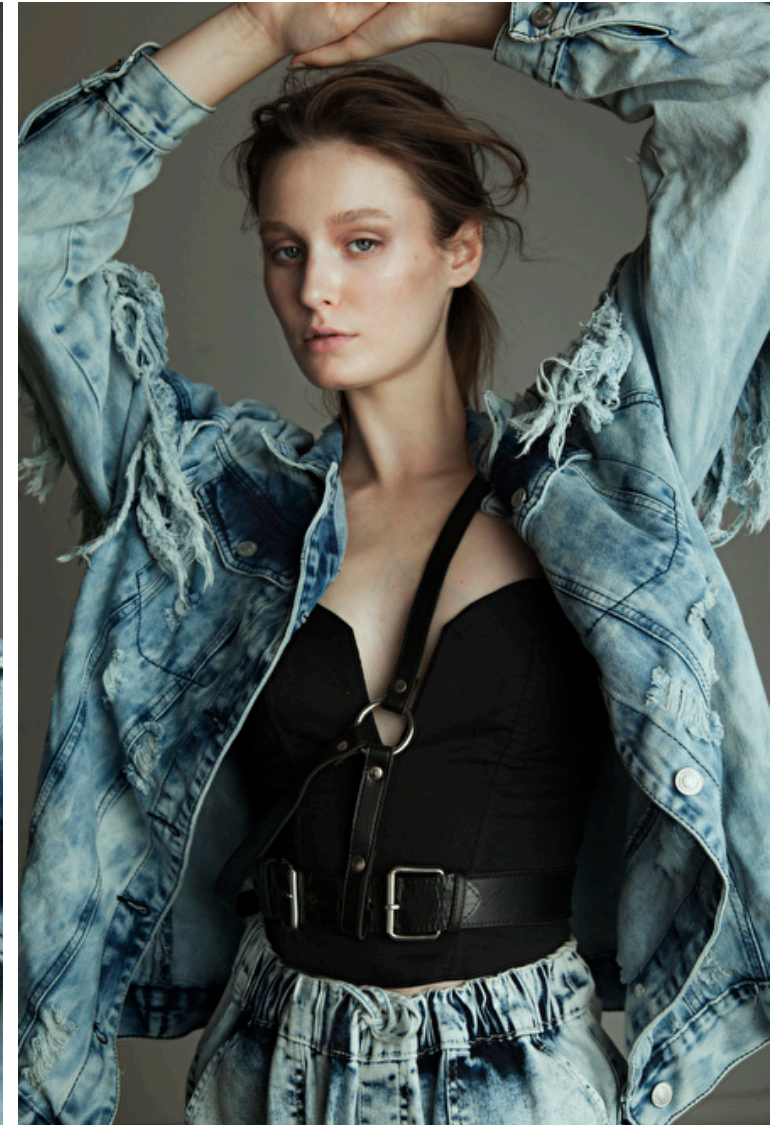

Lexi Hipchen

Height 175cm / 5' 9.0"

Bust 81cm / 32"

Waist 58cm / 23"

Hips 86cm / 34"

Shoes EU/US/UK 40 / 9 / 7

Eyes Blue

Hair Brown