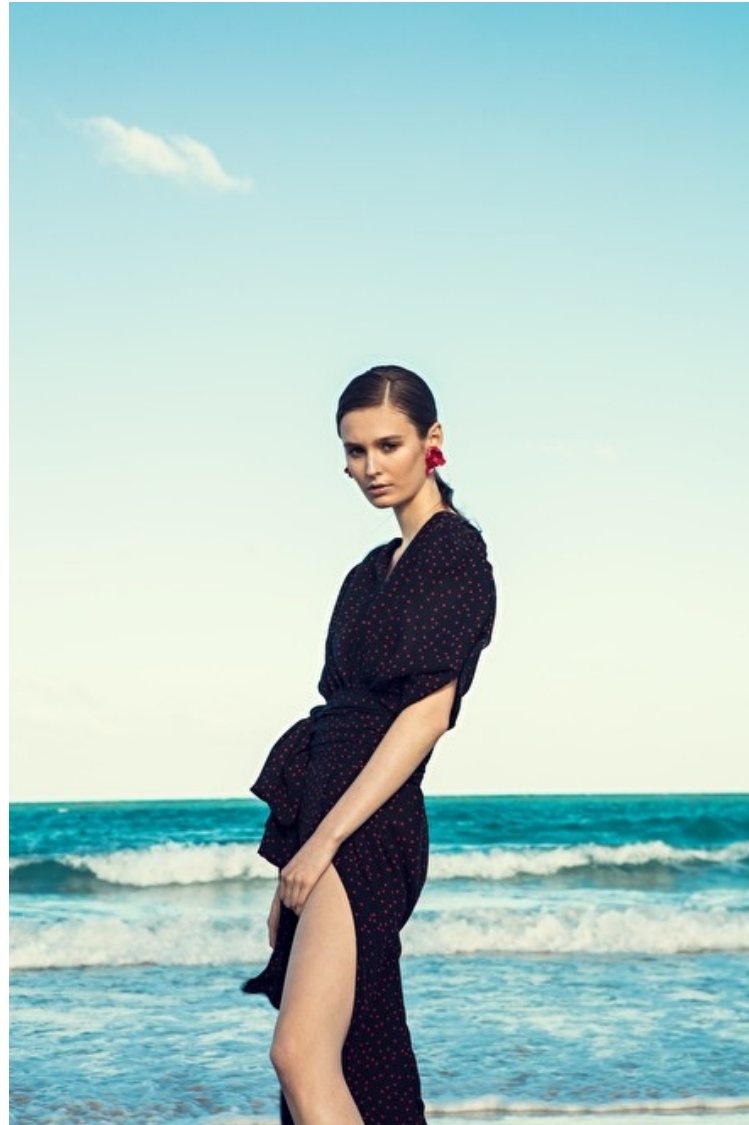

Lexi Hipchen

Height 175cm / 5' 9.0"

Bust 81cm / 32"

Waist 58cm / 23"

Hips 86cm / 34"

Shoes EU/US/UK 40 / 9 / 7

Eyes Blue

Hair Brown