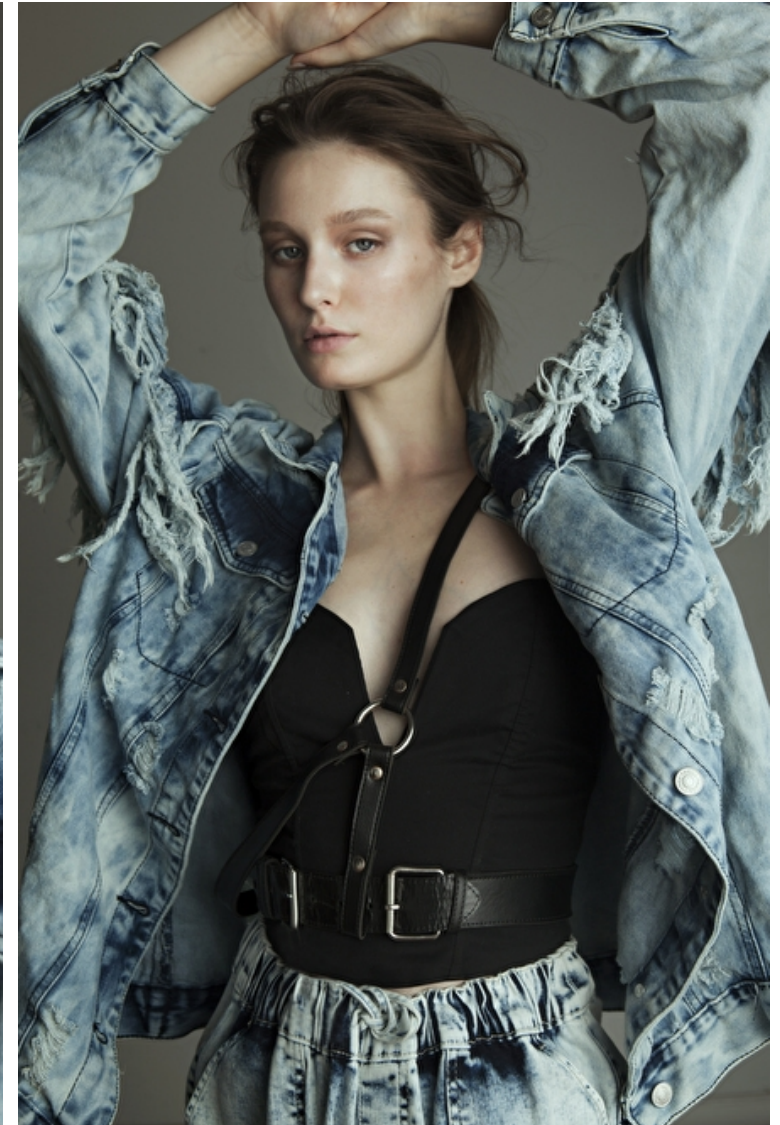

Lexi Hipchen

Height 175cm / 5' 9.0"

Bust 81cm / 32"

Waist 58cm / 23"

Hips 86cm / 34"

Shoes EU/US/UK 40 / 9 / 7

Eyes Blue

Hair Brown