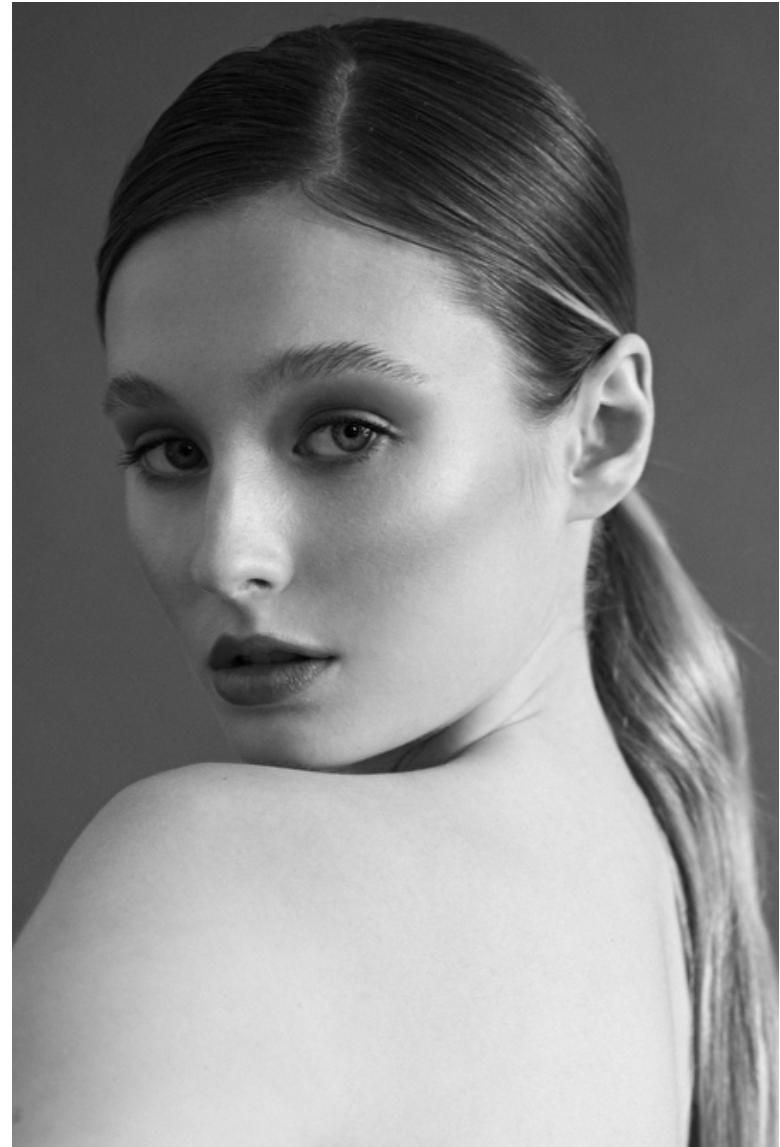

Lexi Hipchen

Height 175cm / 5' 9.0"

Bust 81cm / 32"

Waist 58cm / 23"

Hips 86cm / 34"

Shoes EU/US/UK 40 / 9 / 7

Eyes Blue

Hair Brown