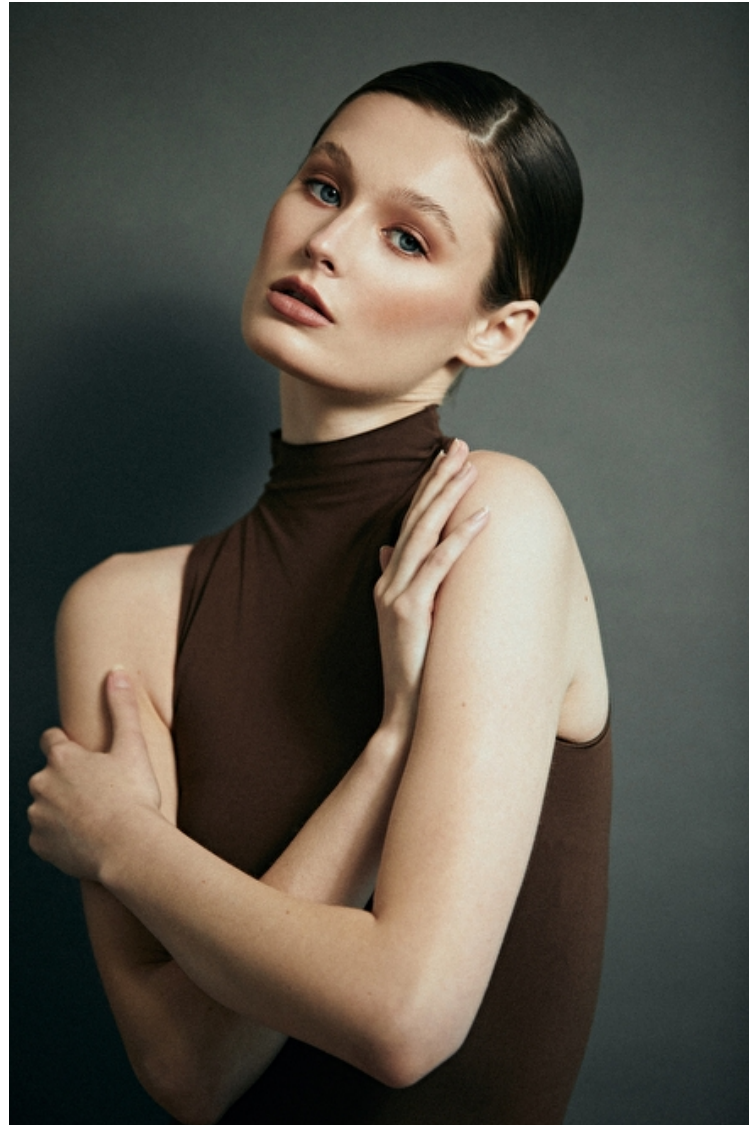

Lexi Hipchen

Height 175cm / 5' 9.0"

Bust 81cm / 32"

Waist 58cm / 23"

Hips 86cm / 34"

Shoes EU/US/UK 40 / 9 / 7

Eyes Blue

Hair Brown