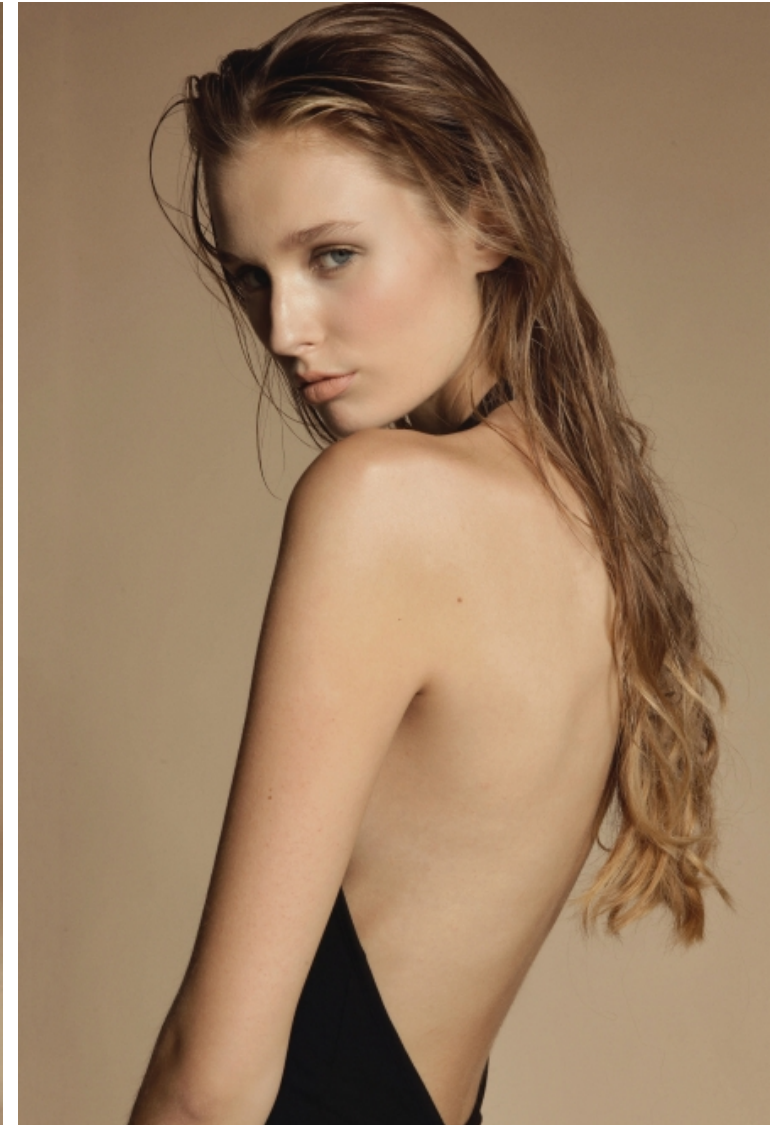

Lexi Hipchen

Height 175cm / 5' 9.0"

Bust 81cm / 32"

Waist 58cm / 23"

Hips 86cm / 34"

Shoes EU/US/UK 40 / 9 / 7

Eyes Blue

Hair Brown