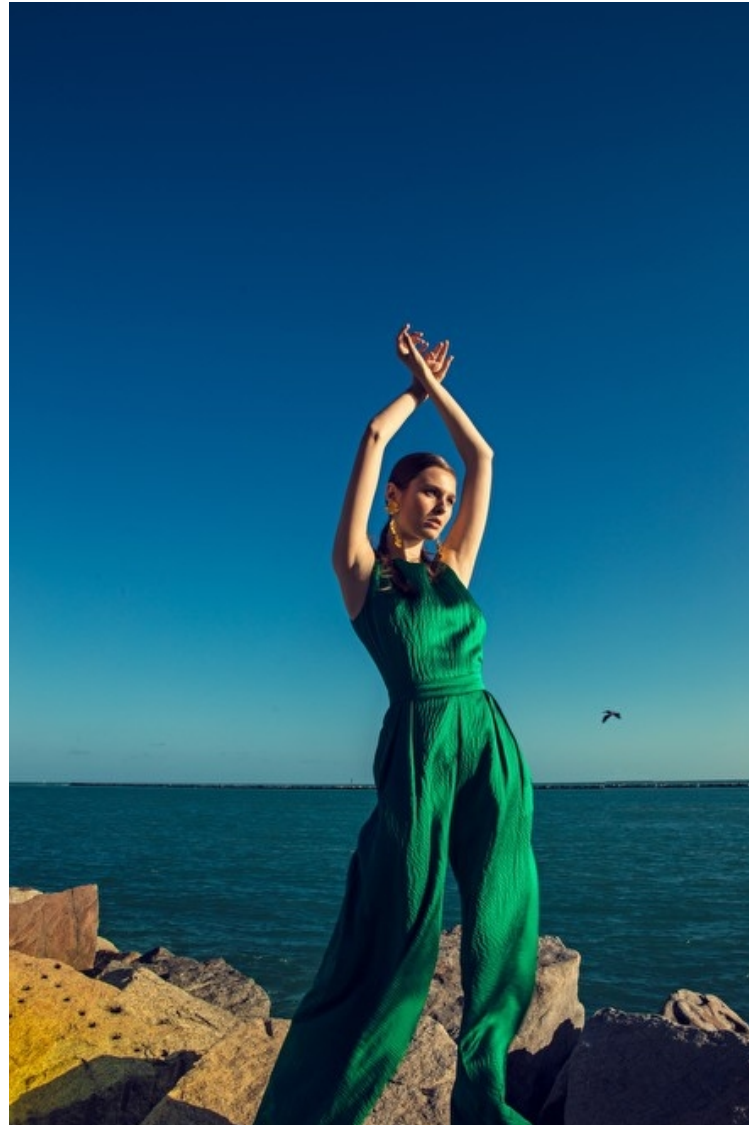

Lexi Hipchen

Height 175cm / 5' 9.0"

Bust 81cm / 32"

Waist 58cm / 23"

Hips 86cm / 34"

Shoes EU/US/UK 40 / 9 / 7

Eyes Blue

Hair Brown