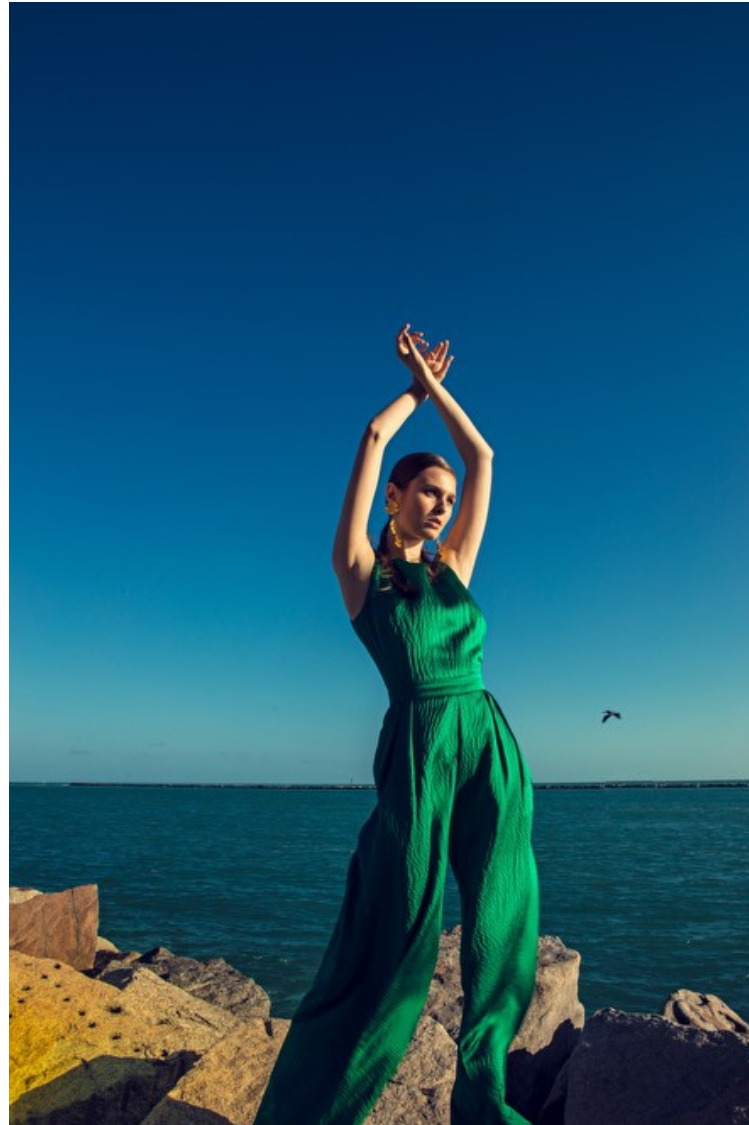

Lexi Hipchen

Height 175cm / 5' 9.0"

Bust 81cm / 32"

Waist 58cm / 23"

Hips 86cm / 34"

Shoes EU/US/UK 40 / 9 / 7

Eyes Blue

Hair Brown