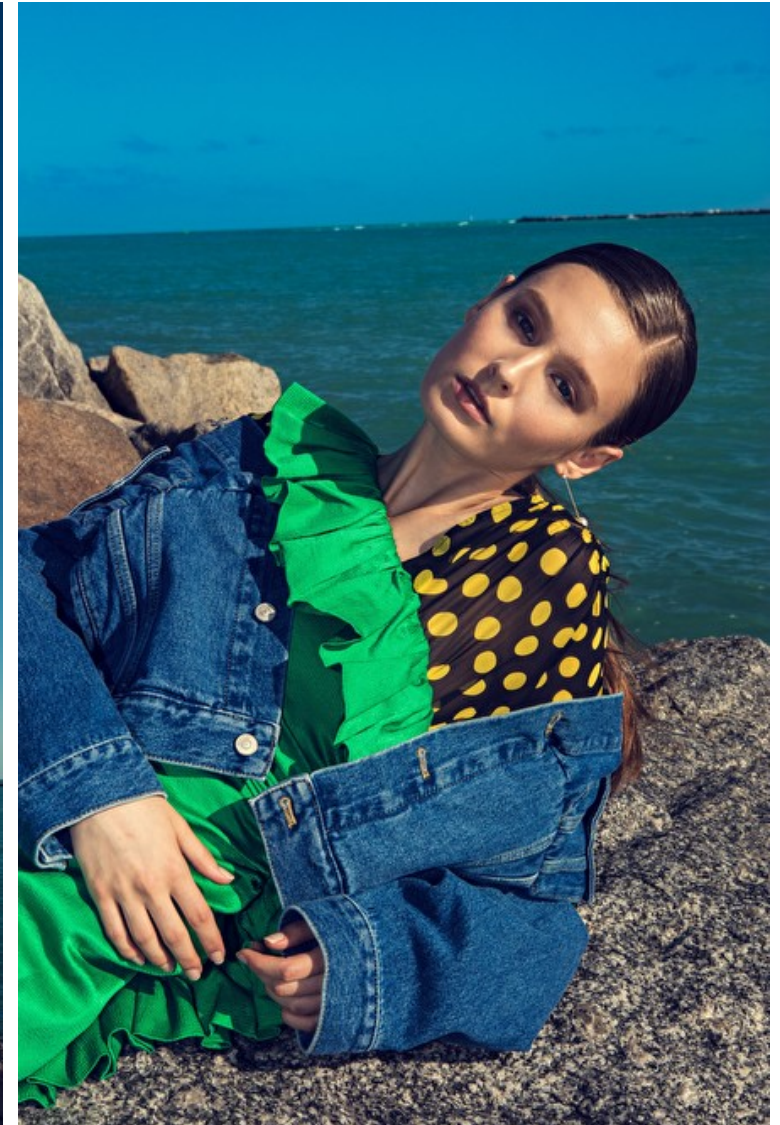

Lexi Hipchen

Height 175cm / 5' 9.0"

Bust 81cm / 32"

Waist 58cm / 23"

Hips 86cm / 34"

Shoes EU/US/UK 40 / 9 / 7

Eyes Blue

Hair Brown