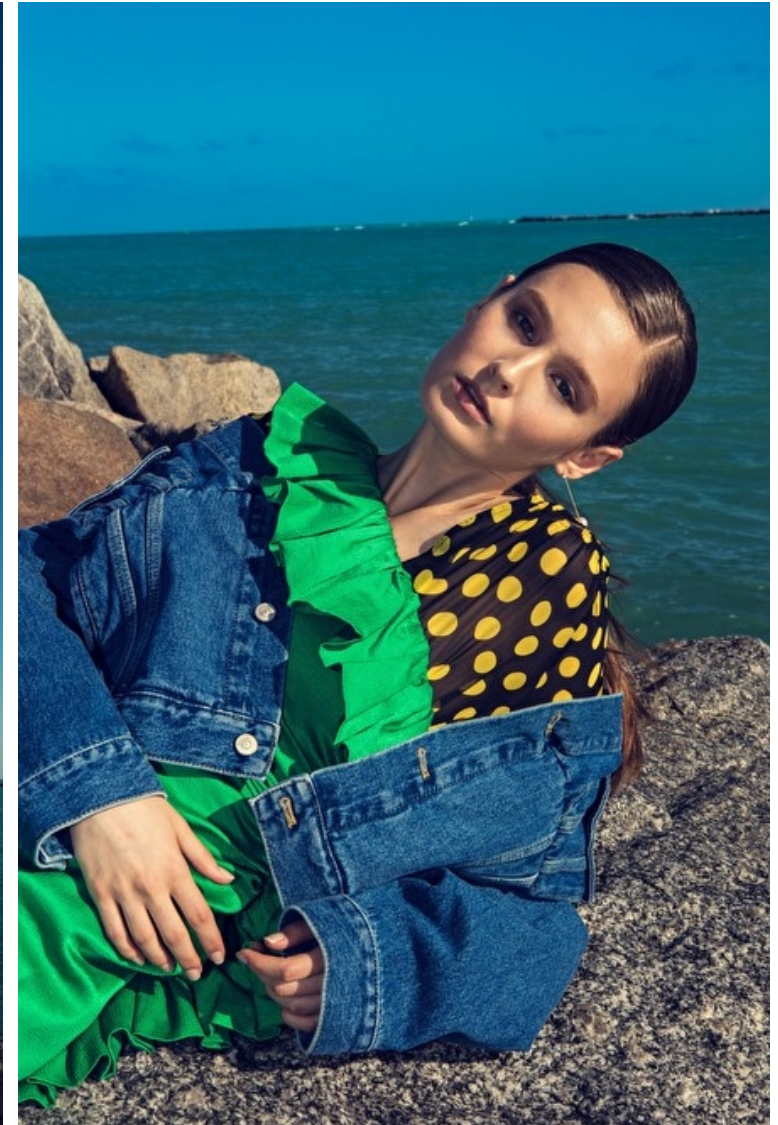

Lexi Hipchen

Height 175cm / 5' 9.0"

Bust 81cm / 32"

Waist 58cm / 23"

Hips 86cm / 34"

Shoes EU/US/UK 40 / 9 / 7

Eyes Blue

Hair Brown