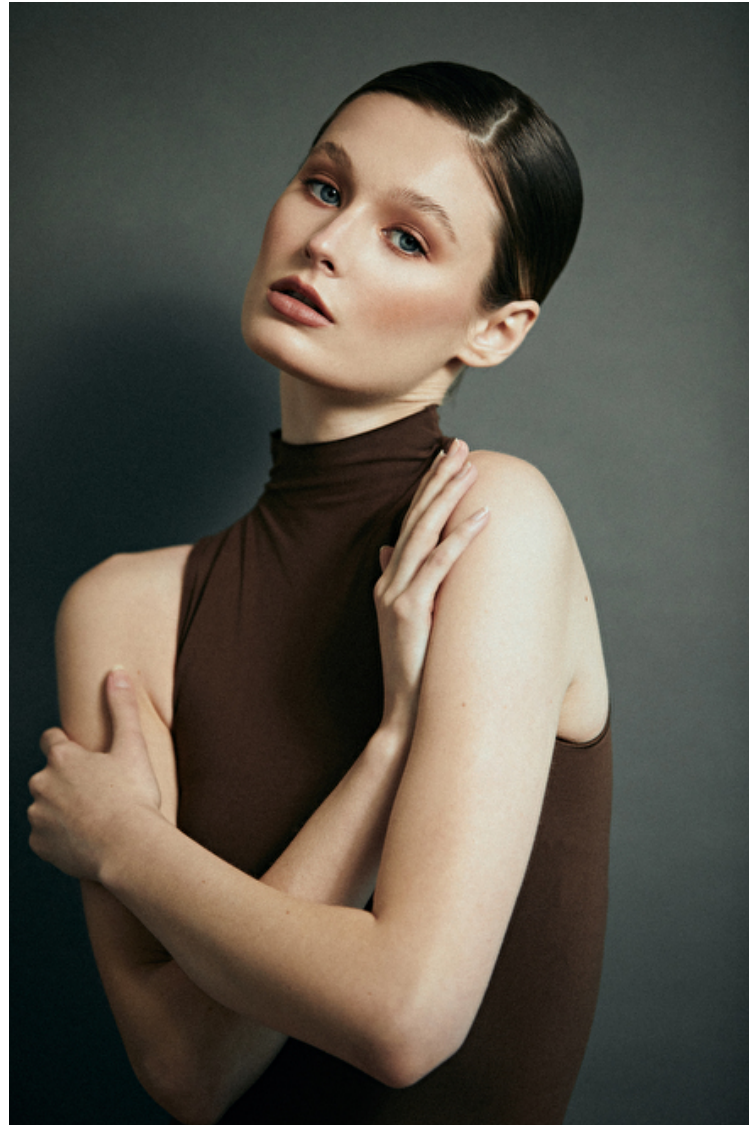

Lexi Hipchen

Height 175cm / 5' 9.0"

Bust 81cm / 32"

Waist 58cm / 23"

Hips 86cm / 34"

Shoes EU/US/UK 40 / 9 / 7

Eyes Blue

Hair Brown