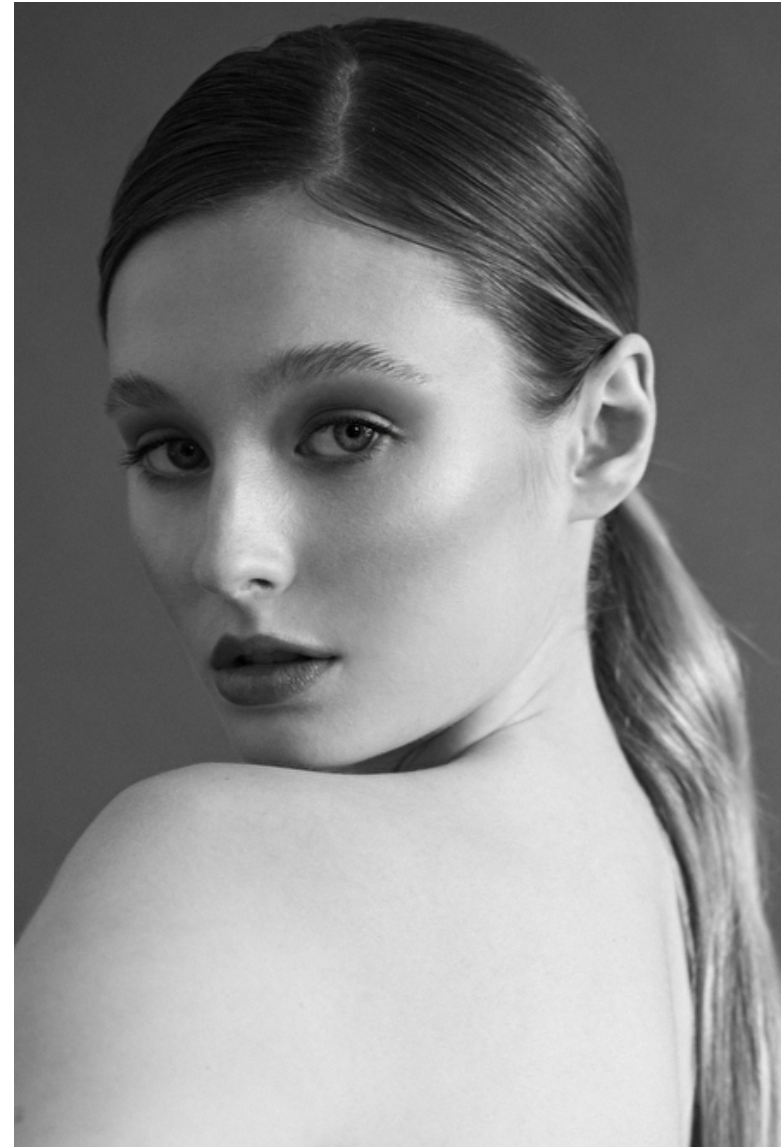

Lexi Hipchen

Height 175cm / 5' 9.0"

Bust 81cm / 32"

Waist 58cm / 23"

Hips 86cm / 34"

Shoes EU/US/UK 40 / 9 / 7

Eyes Blue

Hair Brown