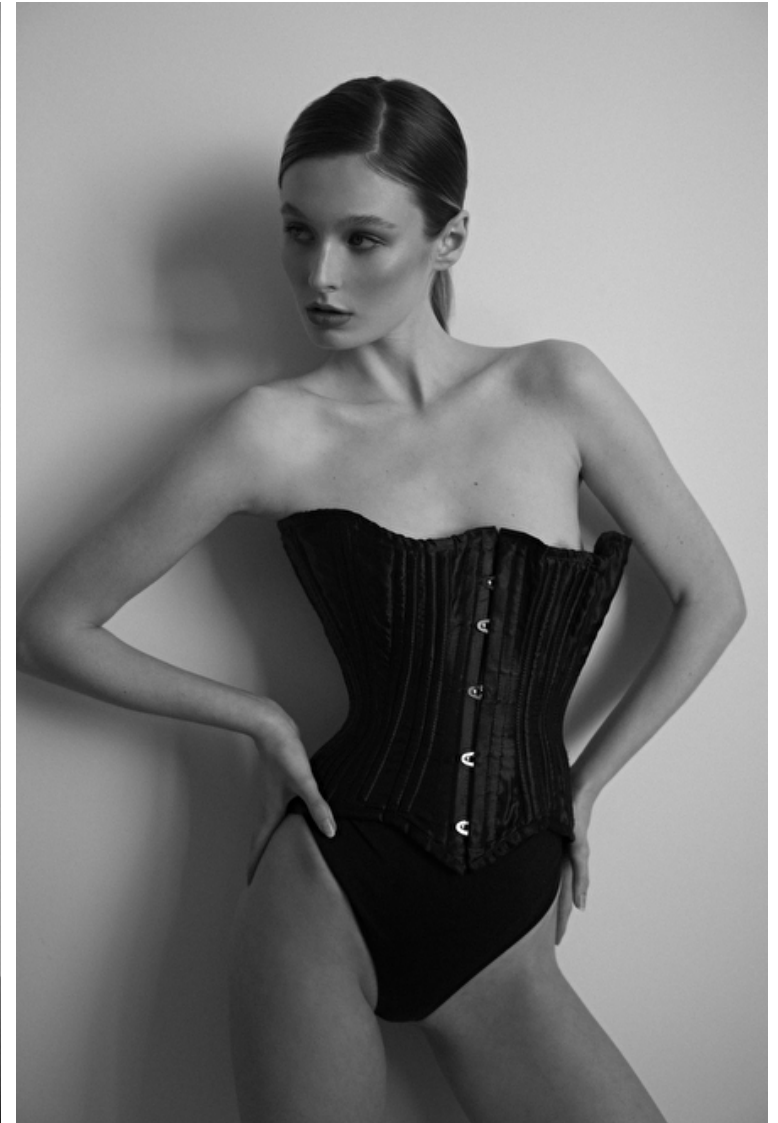

Lexi Hipchen

Height 175cm / 5' 9.0"

Bust 81cm / 32"

Waist 58cm / 23"

Hips 86cm / 34"

Shoes EU/US/UK 40 / 9 / 7

Eyes Blue

Hair Brown