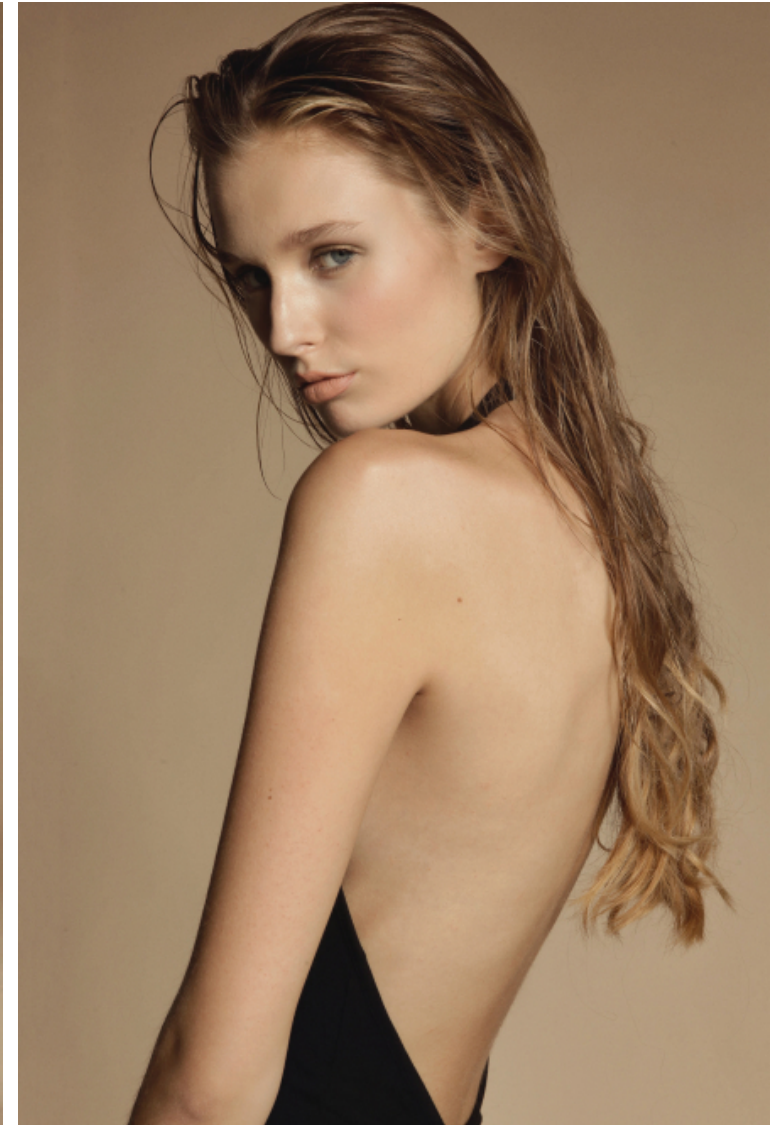

Lexi Hipchen

Height 175cm / 5' 9.0"

Bust 81cm / 32"

Waist 58cm / 23"

Hips 86cm / 34"

Shoes EU/US/UK 40 / 9 / 7

Eyes Blue

Hair Brown