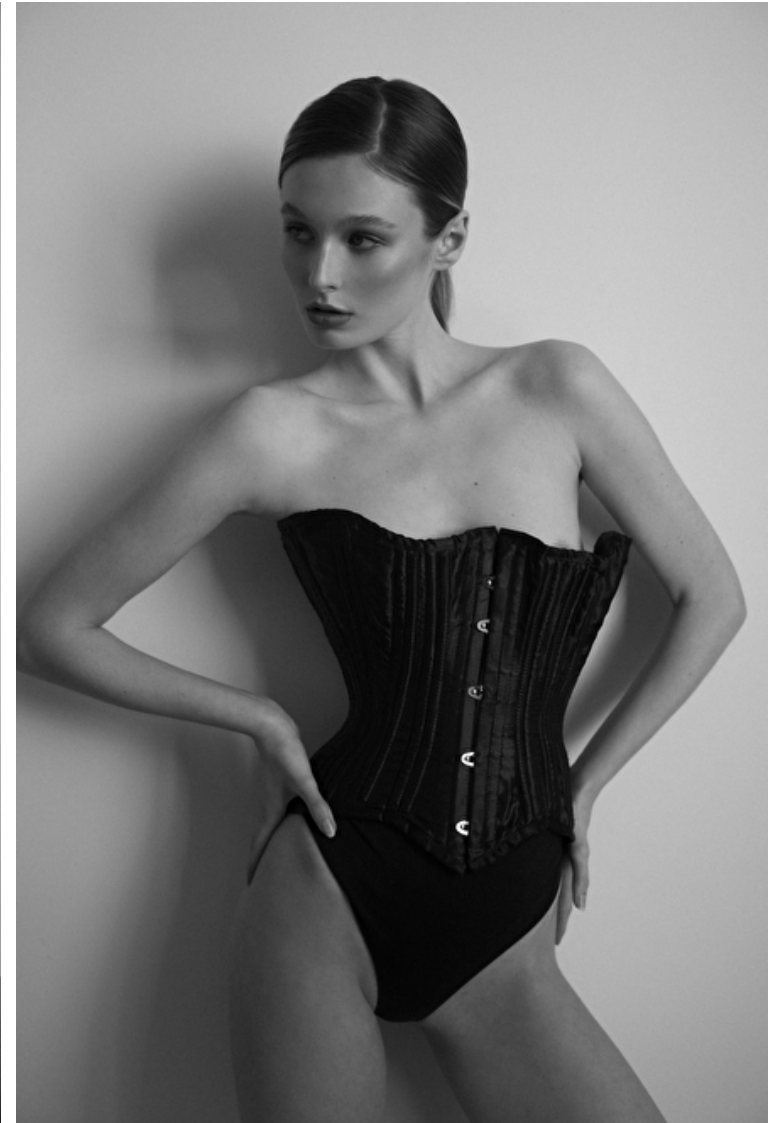

Lexi Hipchen

Height 175cm / 5' 9.0"

Bust 81cm / 32"

Waist 58cm / 23"

Hips 86cm / 34"

Shoes EU/US/UK 40 / 9 / 7

Eyes Blue

Hair Brown