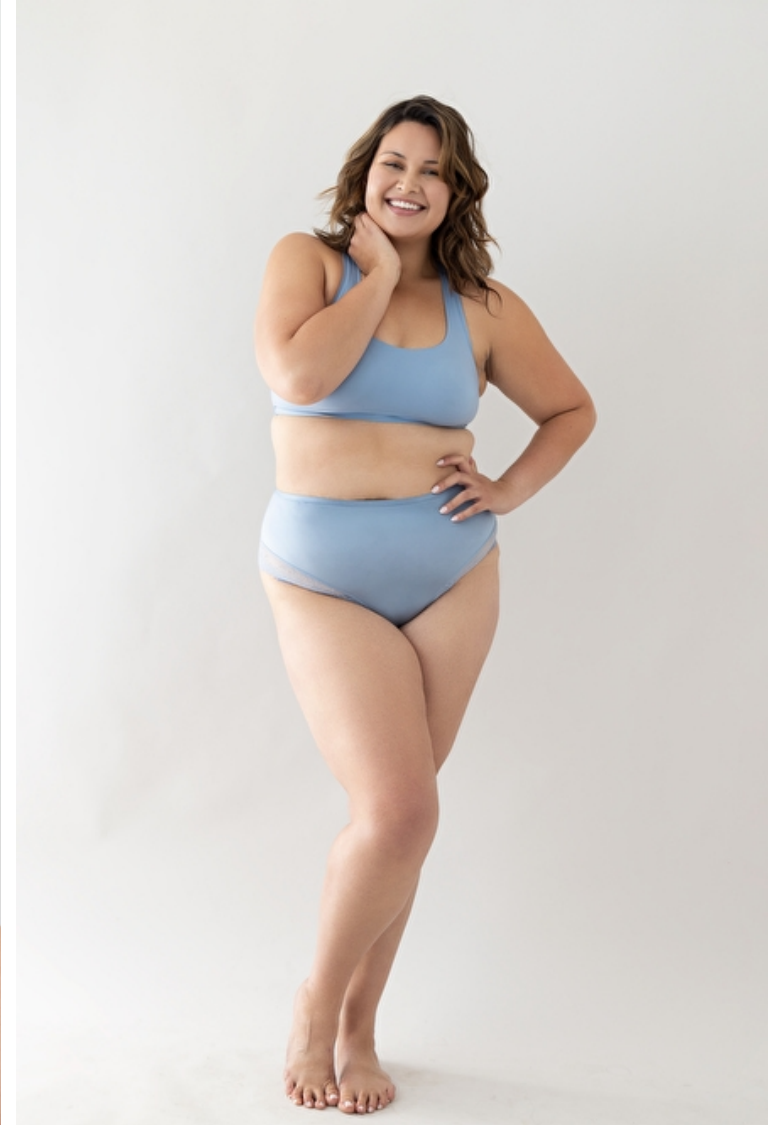

Select

MODEL MANAGEMENT

1400 Alton Rd Suite 103, Miami Beach, 33139, Florida, United States

Phone: (305) 672-6342 Fax: (305) 672-1749 Email: info.miami@selectmodel.com Website: <https://www.selectmodel.com/>

Ally Kunath

Height 181cm / 5' 11.5"

Size EU/US 46 / 16

Bust 119cm / 47"

Waist 106cm / 41.5"

Hips 127cm / 50"

Shoes EU/US/UK 44 / 12

Eyes Brown

Hair Brown

Cup C