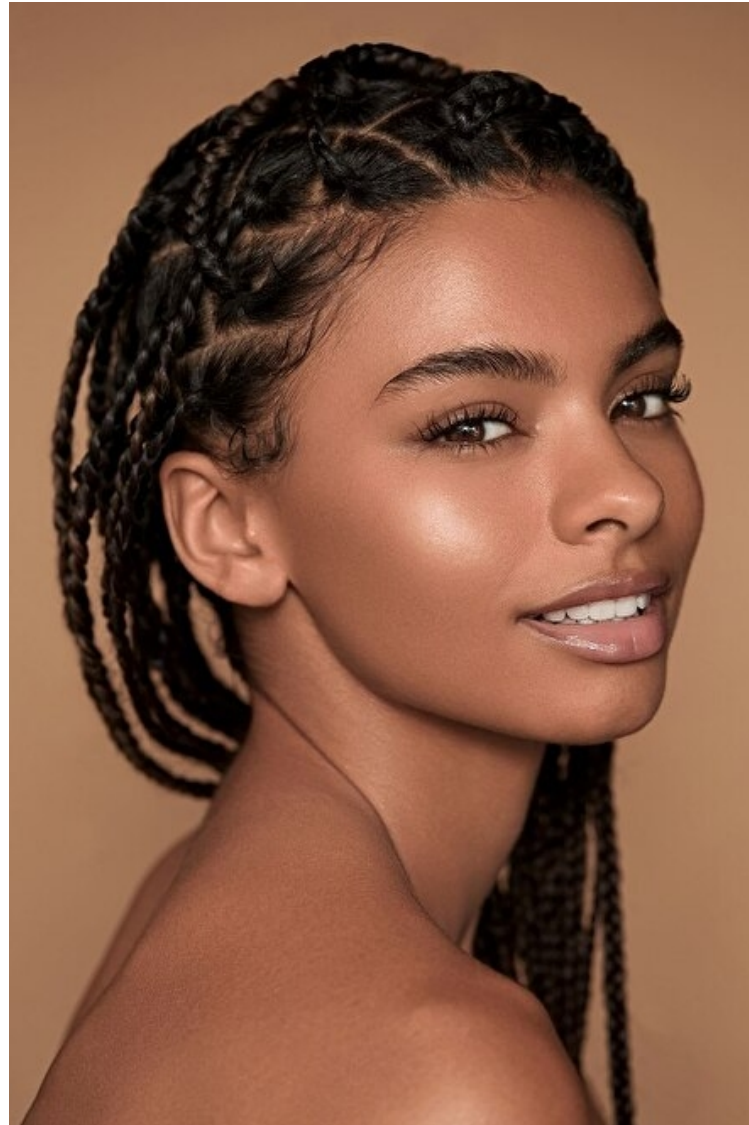

Select

MODEL MANAGEMENT

1400 Alton Rd Suite 103, Miami Beach, 33139, Florida, United States

Phone: (305) 672-6342 Fax: (305) 672-1749 Email: info.miami@selectmodel.com Website: <https://www.selectmodel.com/>

Ally Renee

Height 175cm / 5' 9.0"

Bust 77cm / 30.5"

Waist 61cm / 24"

Hips 86cm / 34"

Shoes EU/US/UK 39 / 8 / 6

Eyes Brown

Hair Brown

Cup B