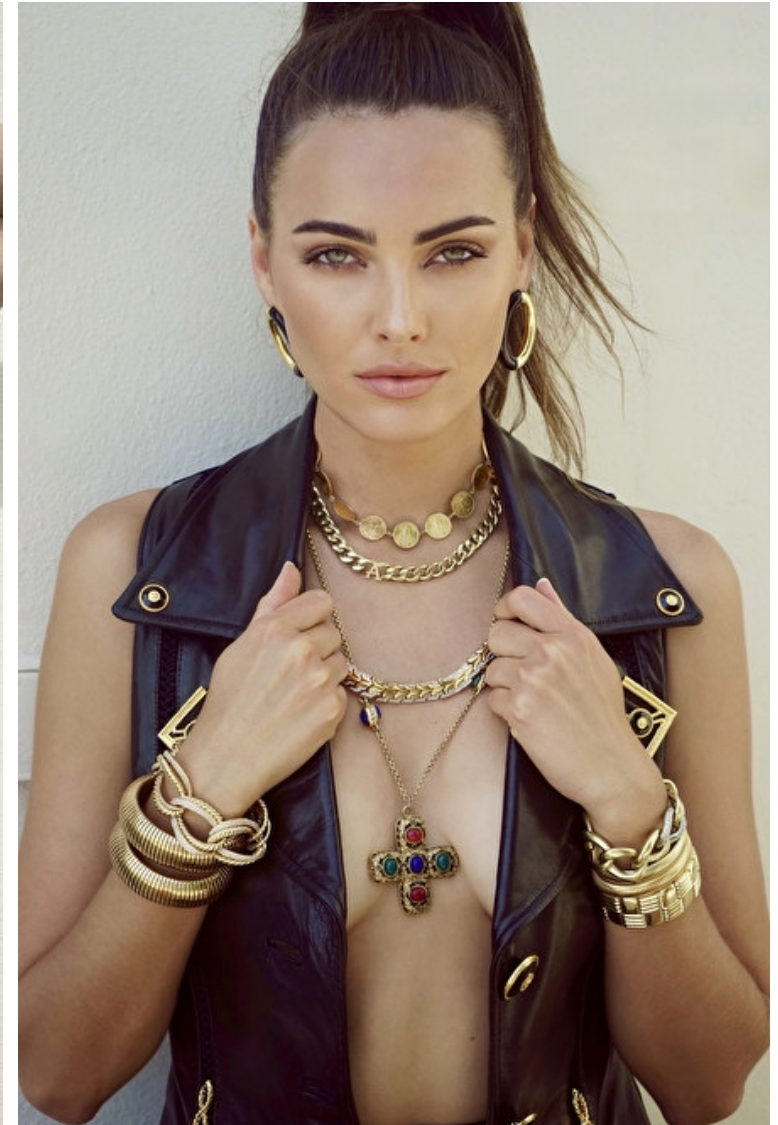

Select

MODEL MANAGEMENT

1400 Alton Rd Suite 103, Miami Beach, 33139, Florida, United States

Phone: (305) 672-6342 Fax: (305) 672-1749 Email: info.miami@selectmodel.com Website: <https://www.selectmodel.com/>

Alyssa Riley

Height 180cm / 5' 11.0"

Bust 86cm / 34"

Waist 64cm / 25"

Hips 90cm / 35.5"

Shoes EU/US/UK 39 / 8 / 6

Eyes Green

Hair Brown

Cup C/D