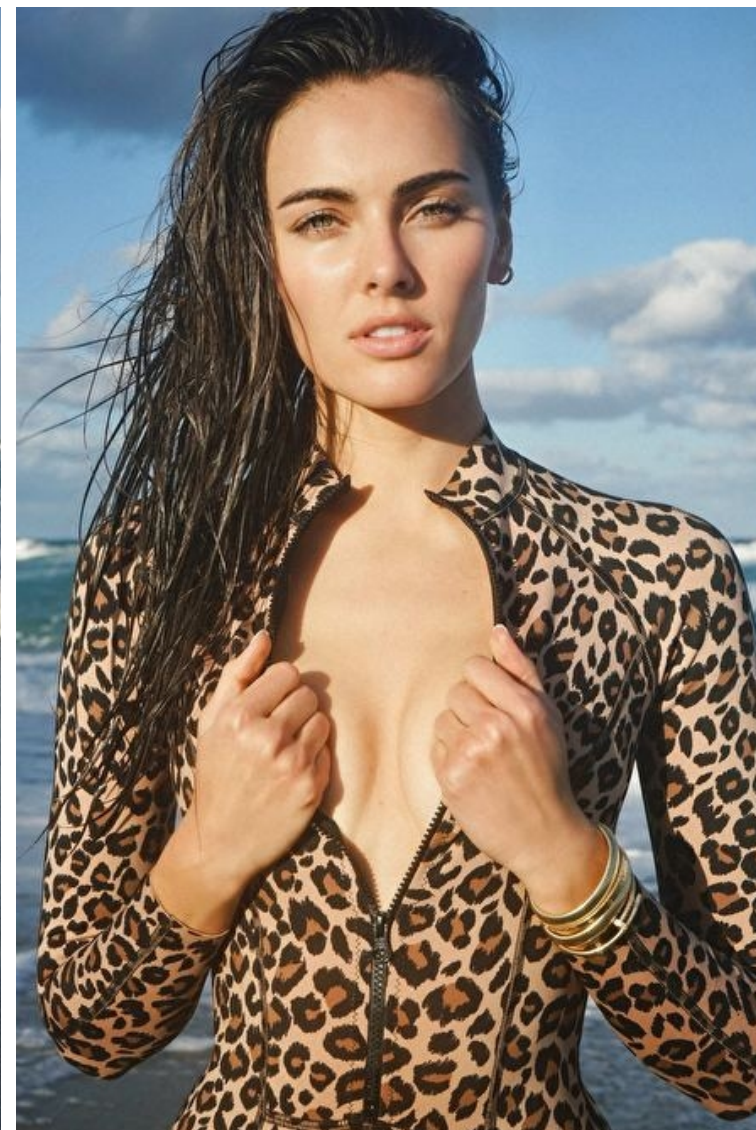

Select

MODEL MANAGEMENT

1400 Alton Rd Suite 103, Miami Beach, 33139, Florida, United States

Phone: (305) 672-6342 Fax: (305) 672-1749 Email: info.miami@selectmodel.com Website: <https://www.selectmodel.com/>

Alyssa Riley

Height 180cm / 5' 11.0"

Bust 86cm / 34"

Waist 64cm / 25"

Hips 90cm / 35.5"

Shoes EU/US/UK 39 / 8 / 6

Eyes Green

Hair Brown

Cup C/D