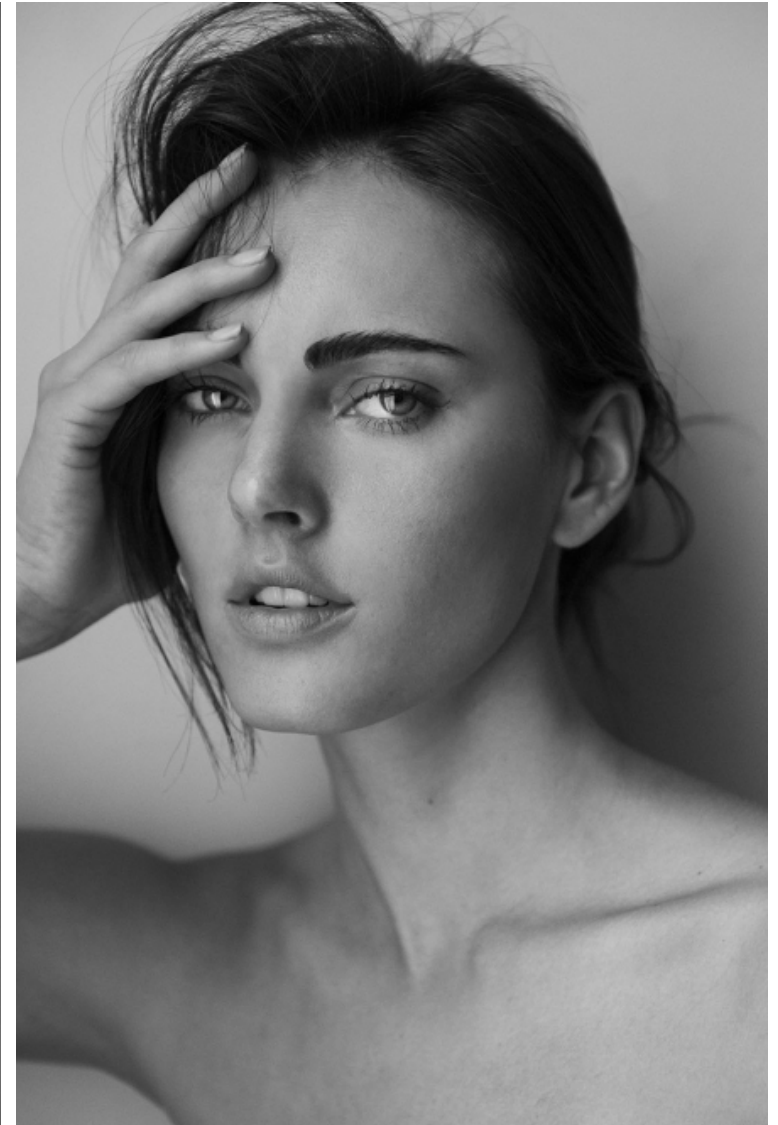

Select

MODEL MANAGEMENT

1400 Alton Rd Suite 103, Miami Beach, 33139, Florida, United States

Phone: (305) 672-6342 Fax: (305) 672-1749 Email: info.miami@selectmodel.com Website: <https://www.selectmodel.com/>

Alyssa Riley

Height 180cm / 5' 11.0"

Bust 86cm / 34"

Waist 64cm / 25"

Hips 90cm / 35.5"

Shoes EU/US/UK 39 / 8 / 6

Eyes Green

Hair Brown

Cup C/D