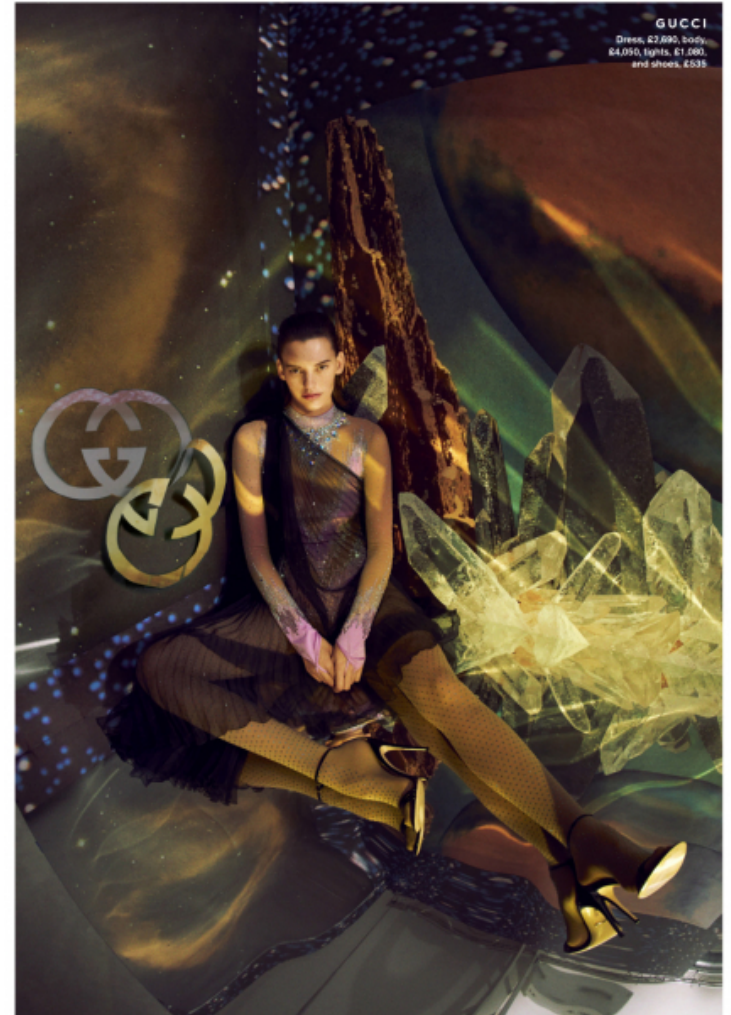

Select

MODEL MANAGEMENT

1400 Alton Rd Suite 103, Miami Beach, 33139, Florida, United States

Phone: (305) 672-6342 Fax: (305) 672-1749 Email: info.miami@selectmodel.com Website: <https://www.selectmodel.com/>

Amanda Murphy

Height 180cm / 5' 11.0"

Size EU/US 34 / 4

Bust 86cm / 34"

Waist 61cm / 24"

Hips 89cm / 35"

Shoes EU/US/UK 40.5 / 9.5 / 7

Eyes Brown

Hair Brown

Cup B