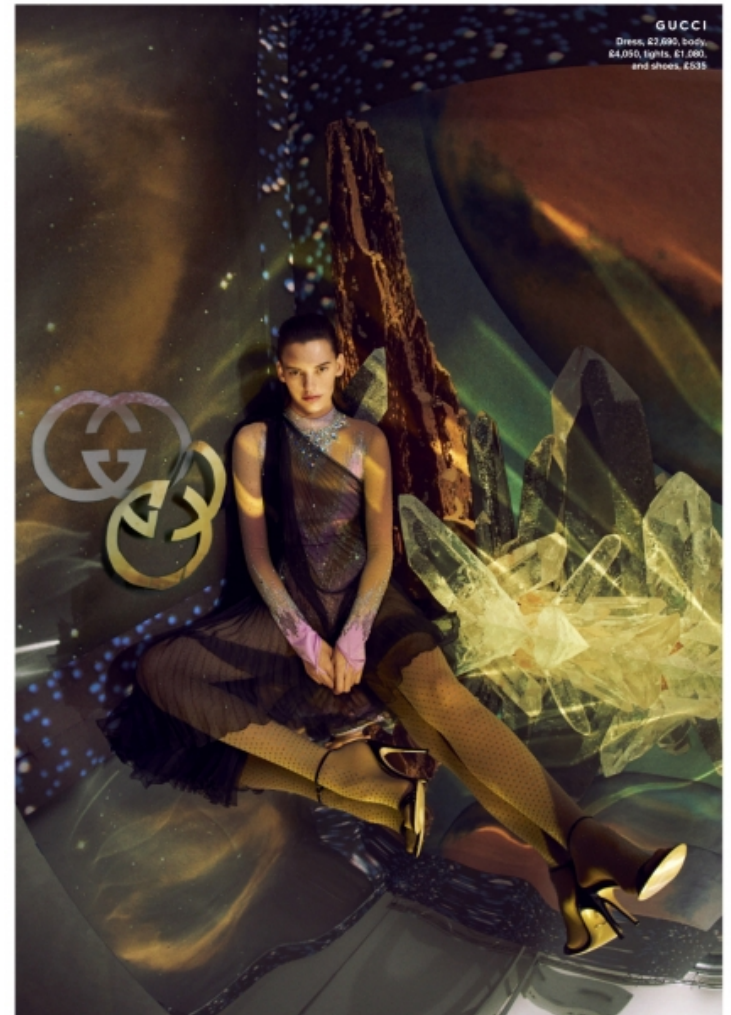

Select

MODEL MANAGEMENT

1400 Alton Rd Suite 103, Miami Beach, 33139, Florida, United States

Phone: (305) 672-6342 Fax: (305) 672-1749 Email: info.miami@selectmodel.com Website: <https://www.selectmodel.com/>

Amanda Murphy

Height 180cm / 5' 11.0"

Size EU/US 34 / 4

Bust 86cm / 34"

Waist 61cm / 24"

Hips 89cm / 35"

Shoes EU/US/UK 40.5 / 9.5 / 7

Eyes Brown

Hair Brown

Cup B