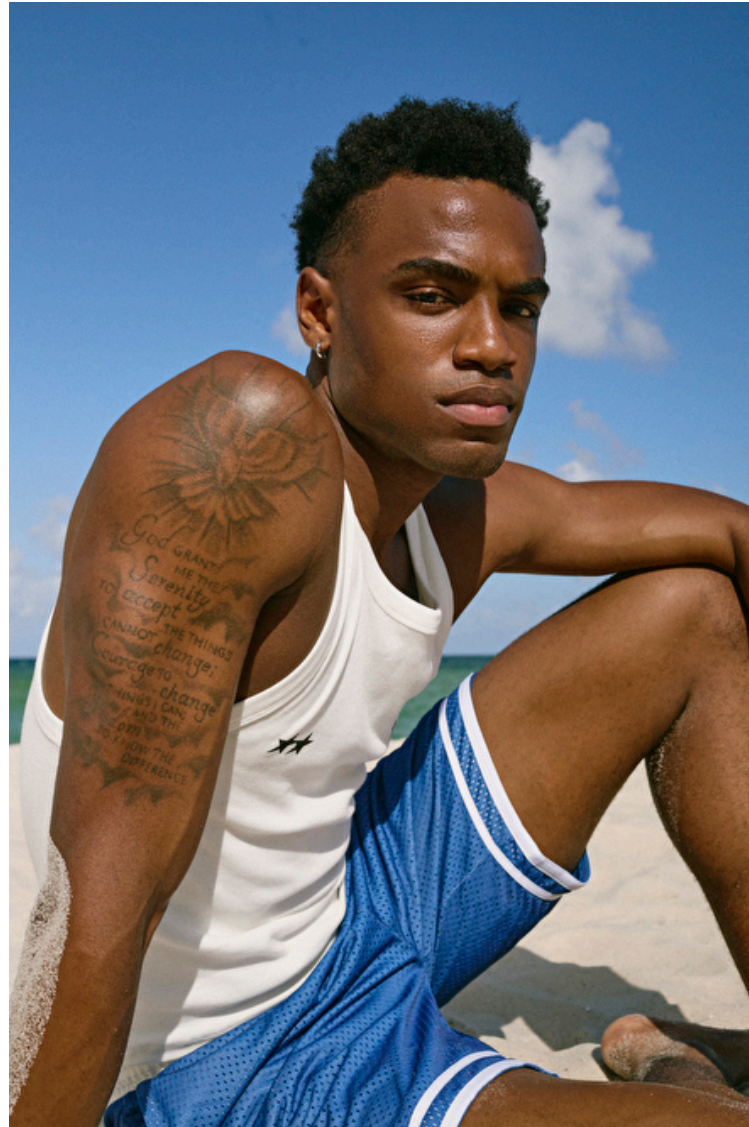

Select

MODEL MANAGEMENT

1400 Alton Rd Suite 103, Miami Beach, 33139, Florida, United States

Phone: (305) 672-6342 Fax: (305) 672-1749 Email: info.miami@selectmodel.com Website: <https://www.selectmodel.com/>

Amarachi

Height 193cm / 6' 4.0"

Waist 86cm / 34"

Shoes EU/US/UK 48.5 / 14.5 /
13

Eyes Dark brown

Hair Black

Inseam 86cm / 34"

Suit size 50cm / 40"

Suit cut Long