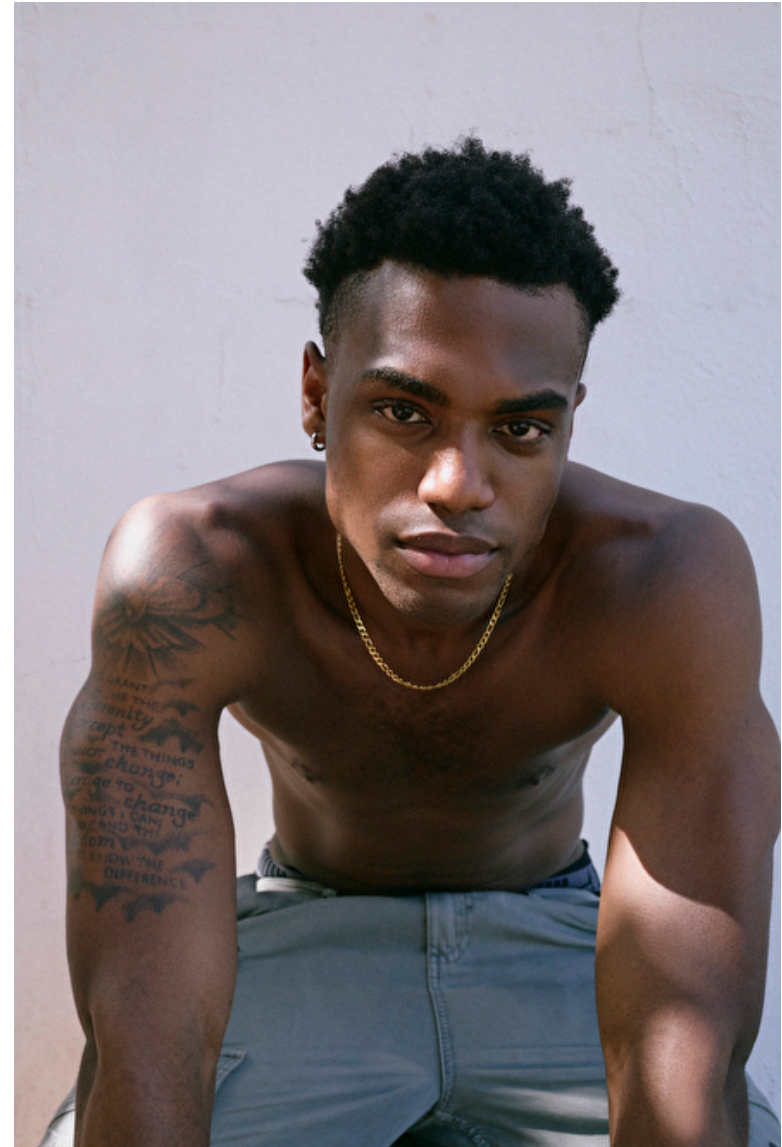

Select

MODEL MANAGEMENT

1400 Alton Rd Suite 103, Miami Beach, 33139, Florida, United States

Phone: (305) 672-6342 Fax: (305) 672-1749 Email: info.miami@selectmodel.com Website: <https://www.selectmodel.com/>

Amarachi

Height 193cm / 6' 4.0"

Waist 86cm / 34"

Shoes EU/US/UK 48.5 / 14.5 / 13

Eyes Dark brown

Hair Black

Inseam 86cm / 34"

Suit size 50cm / 40"

Suit cut Long