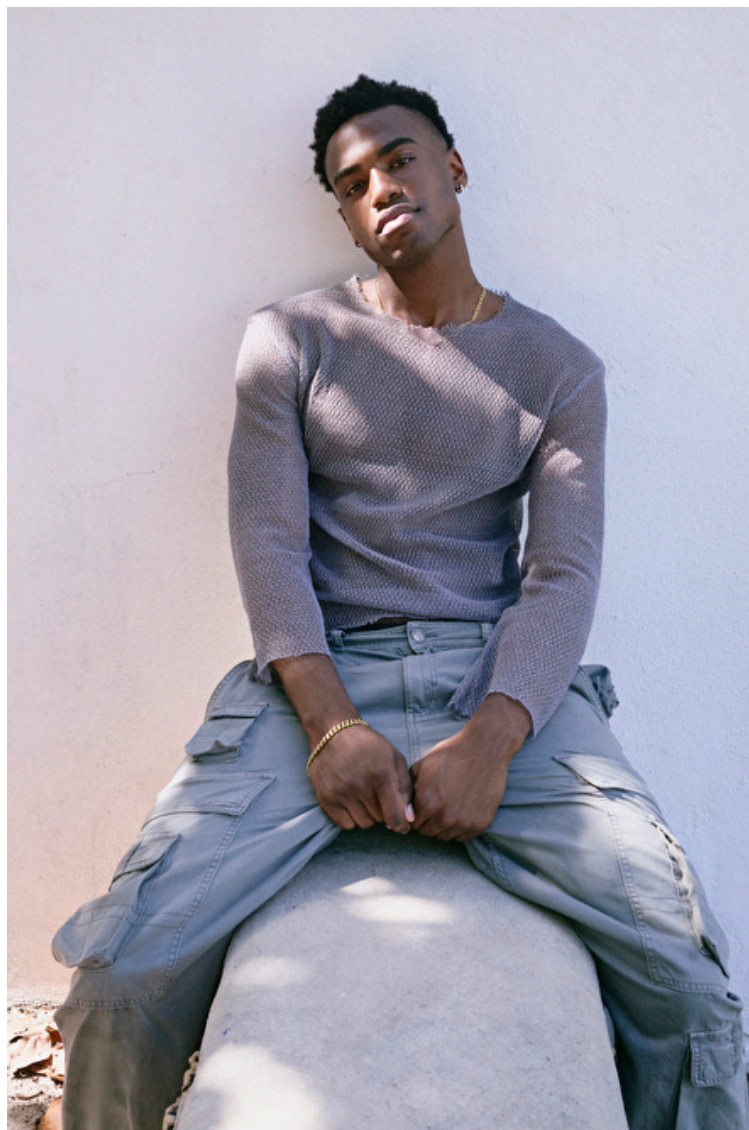

Select

MODEL MANAGEMENT

1400 Alton Rd Suite 103, Miami Beach, 33139, Florida, United States

Phone: (305) 672-6342 Fax: (305) 672-1749 Email: info.miami@selectmodel.com Website: <https://www.selectmodel.com/>

Amarachi

Height 193cm / 6' 4.0"

Waist 86cm / 34"

Shoes EU/US/UK 48.5 / 14.5 /
13

Eyes Dark brown

Hair Black

Inseam 86cm / 34"

Suit size 50cm / 40"

Suit cut Long