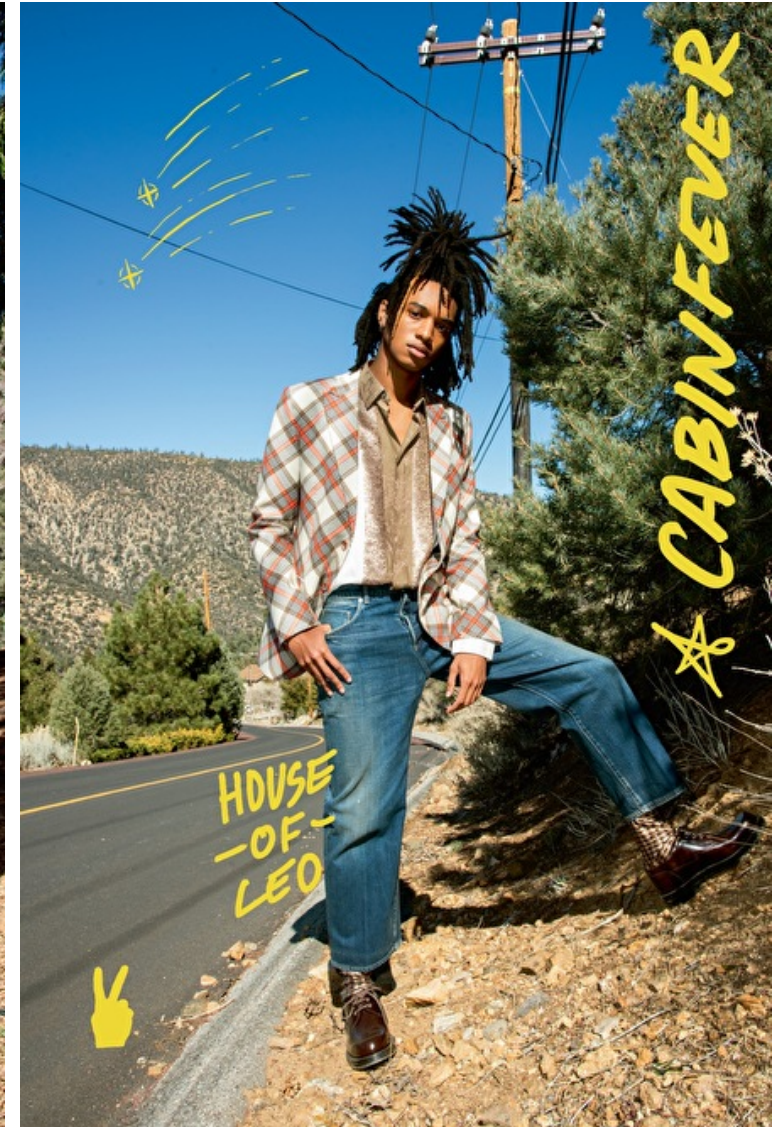

Amare Davis

Height 188cm / 6' 2.0"

Waist 74cm / 29"

Shoes EU/US/UK 43.5 / 10.5 / 9

Eyes Brown

Hair Dark brown

Inseam 81cm / 32"

Suit size 46cm / 36"