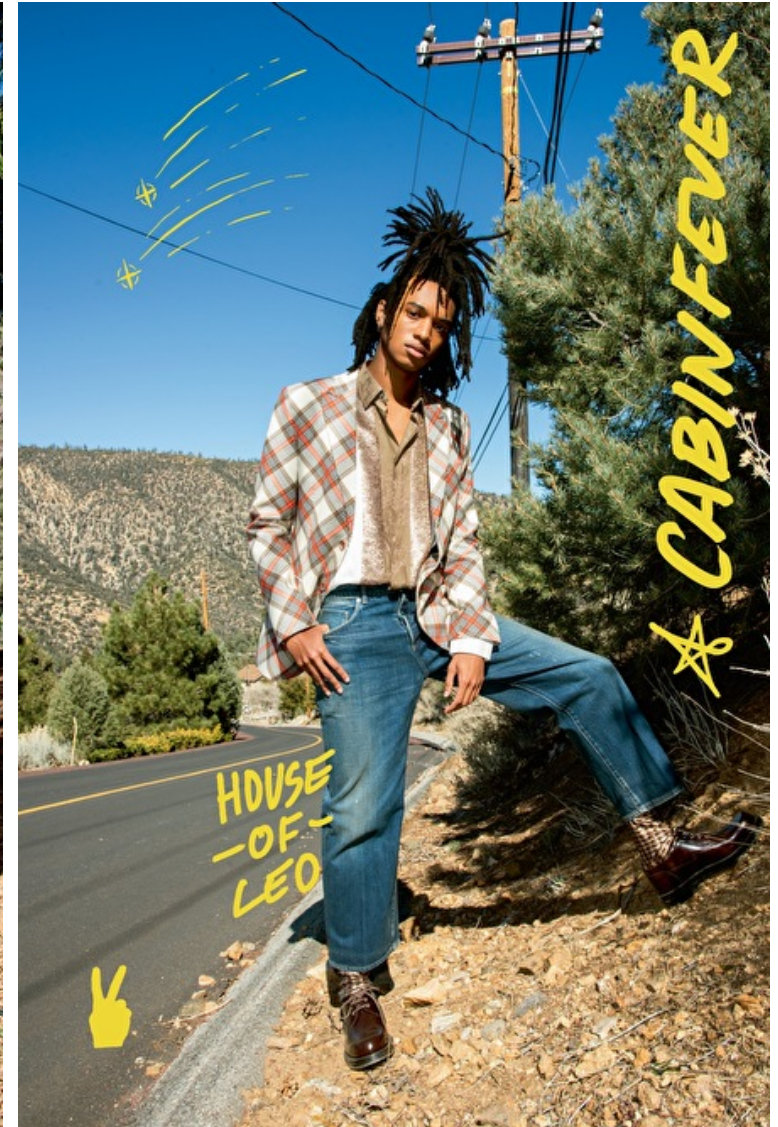

Amare Davis

Height 188cm / 6' 2.0"

Waist 74cm / 29"

Shoes EU/US/UK 43.5 / 10.5 / 9

Eyes Brown

Hair Dark brown

Inseam 81cm / 32"

Suit size 46cm / 36"