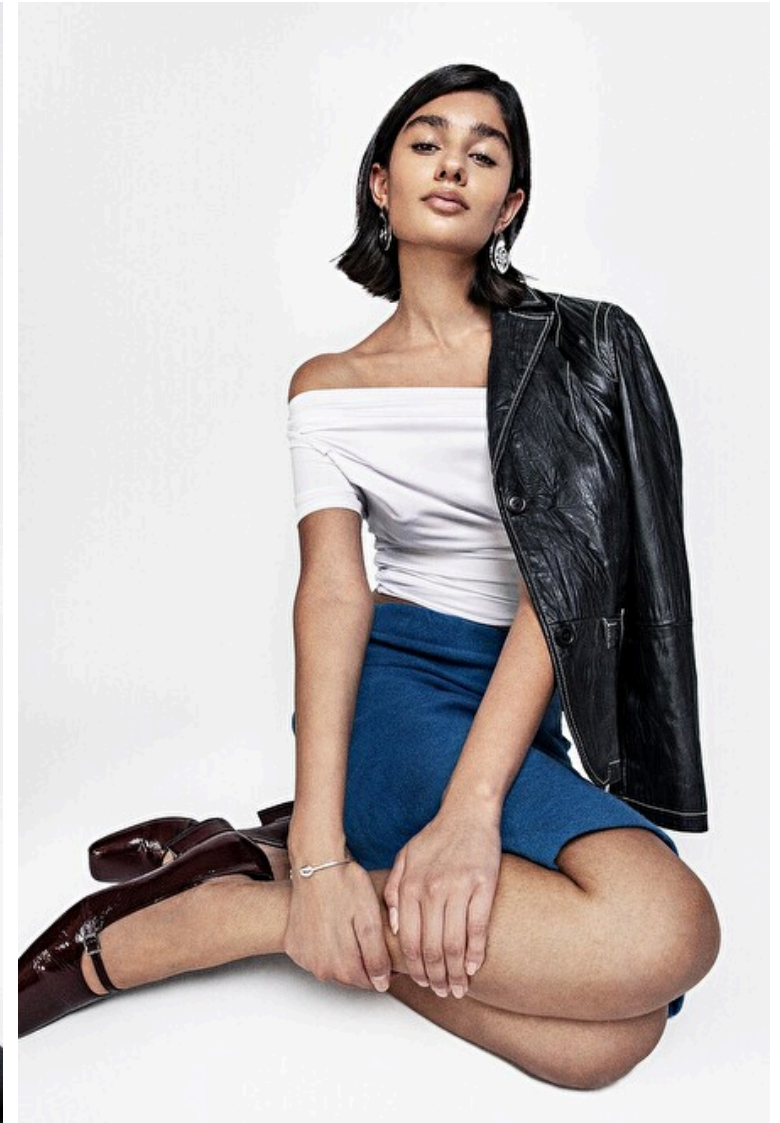

## Amrita Palahey

Height 175cm / 5' 9.0"

Bust 86cm / 34"

Waist 61cm / 24"

Hips 93cm / 36.5"

Shoes EU/US/UK 40 / 9 / 7

Eyes Brown

Hair Dark brown