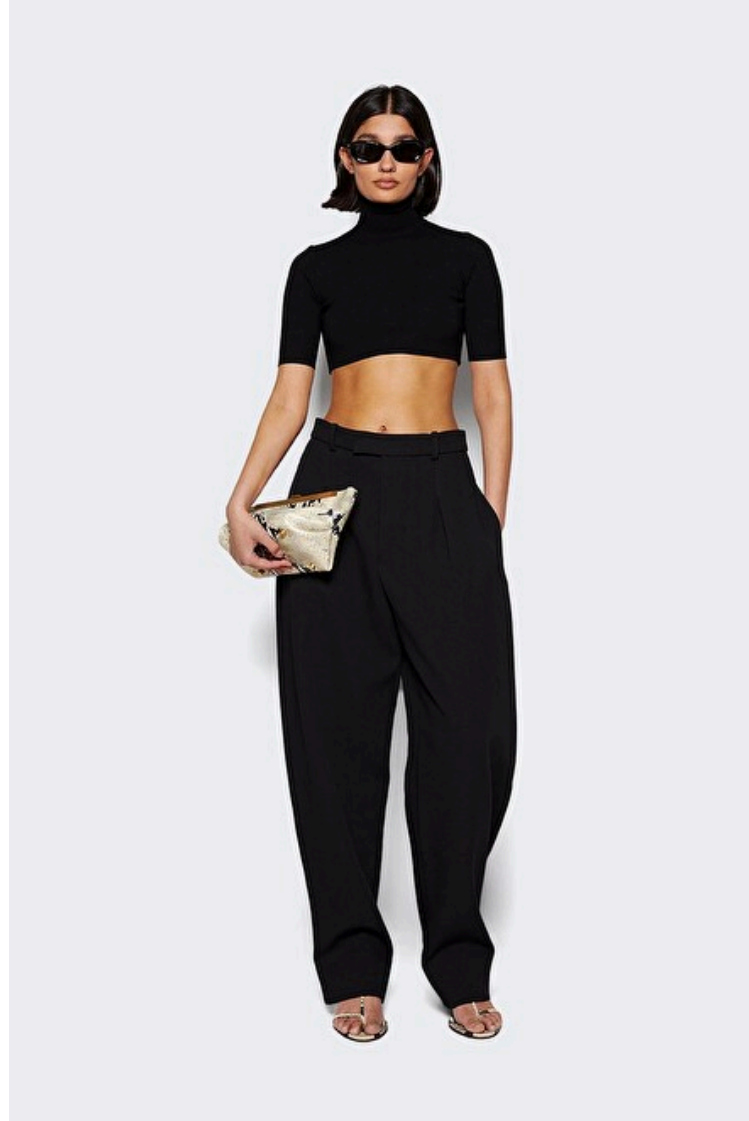

## Amrita Palahey

Height 175cm / 5' 9.0"

Bust 86cm / 34"

Waist 61cm / 24"

Hips 93cm / 36.5"

Shoes EU/US/UK 40 / 9 / 7

Eyes Brown

Hair Dark brown