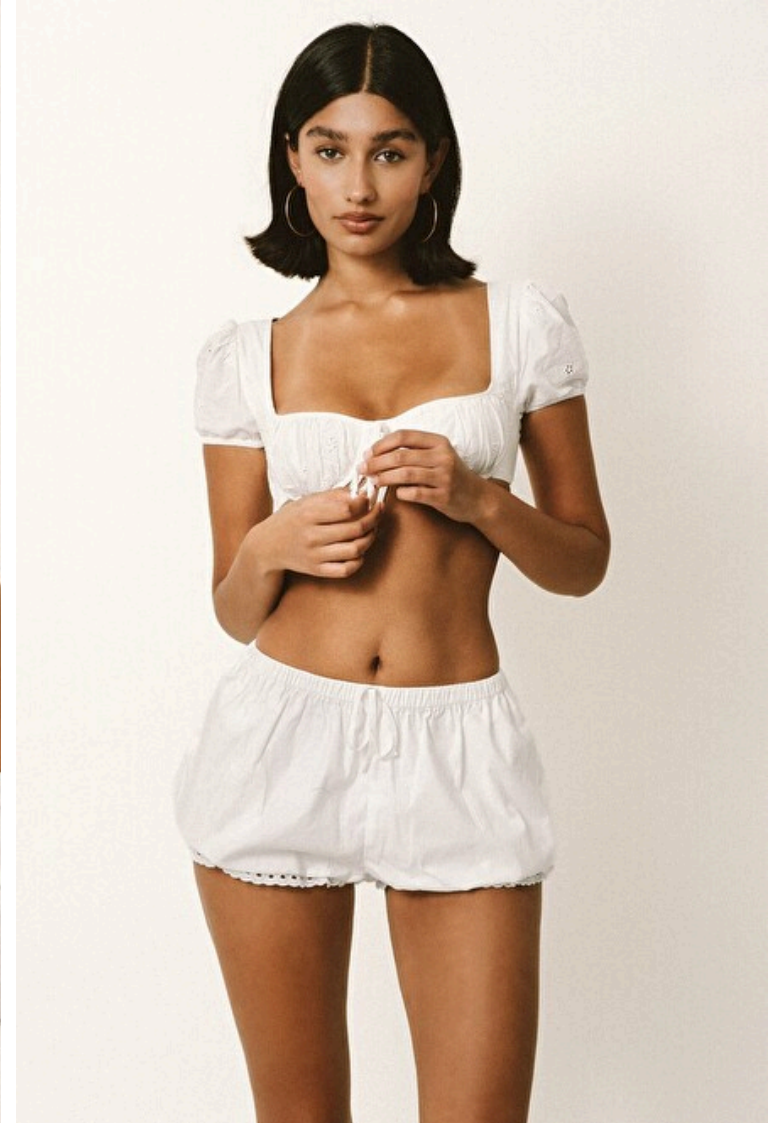

## Amrita Palahey

Height 175cm / 5' 9.0"

Bust 86cm / 34"

Waist 61cm / 24"

Hips 93cm / 36.5"

Shoes EU/US/UK 40 / 9 / 7

Eyes Brown

Hair Dark brown