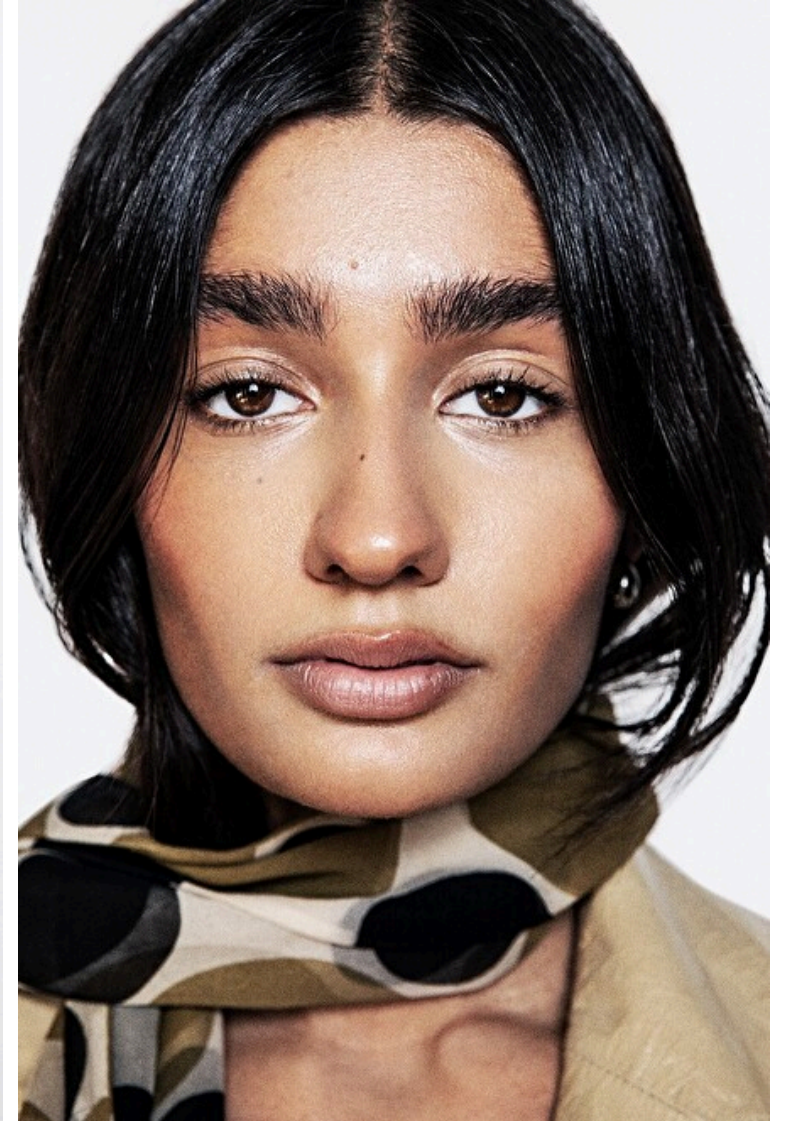

## Amrita Palahey

Height 175cm / 5' 9.0"

Bust 86cm / 34"

Waist 61cm / 24"

Hips 93cm / 36.5"

Shoes EU/US/UK 40 / 9 / 7

Eyes Brown

Hair Dark brown