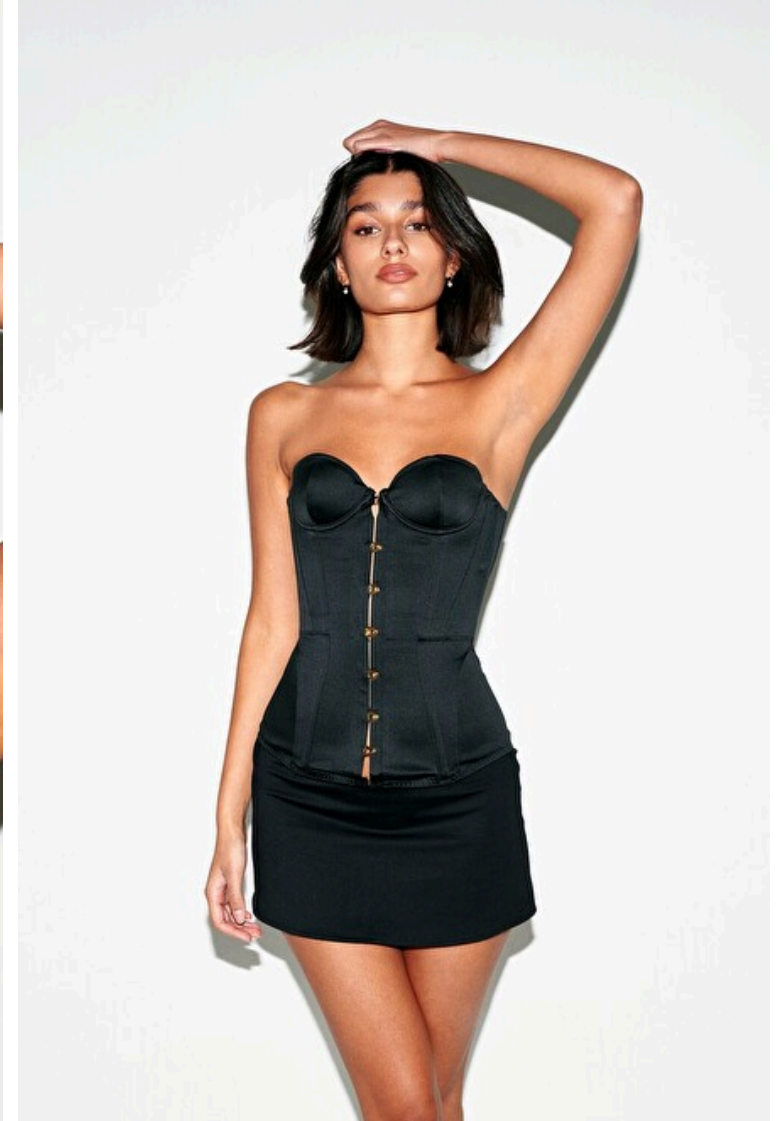

## Amrita Palahey

Height 175cm / 5' 9.0"

Bust 86cm / 34"

Waist 61cm / 24"

Hips 93cm / 36.5"

Shoes EU/US/UK 40 / 9 / 7

Eyes Brown

Hair Dark brown