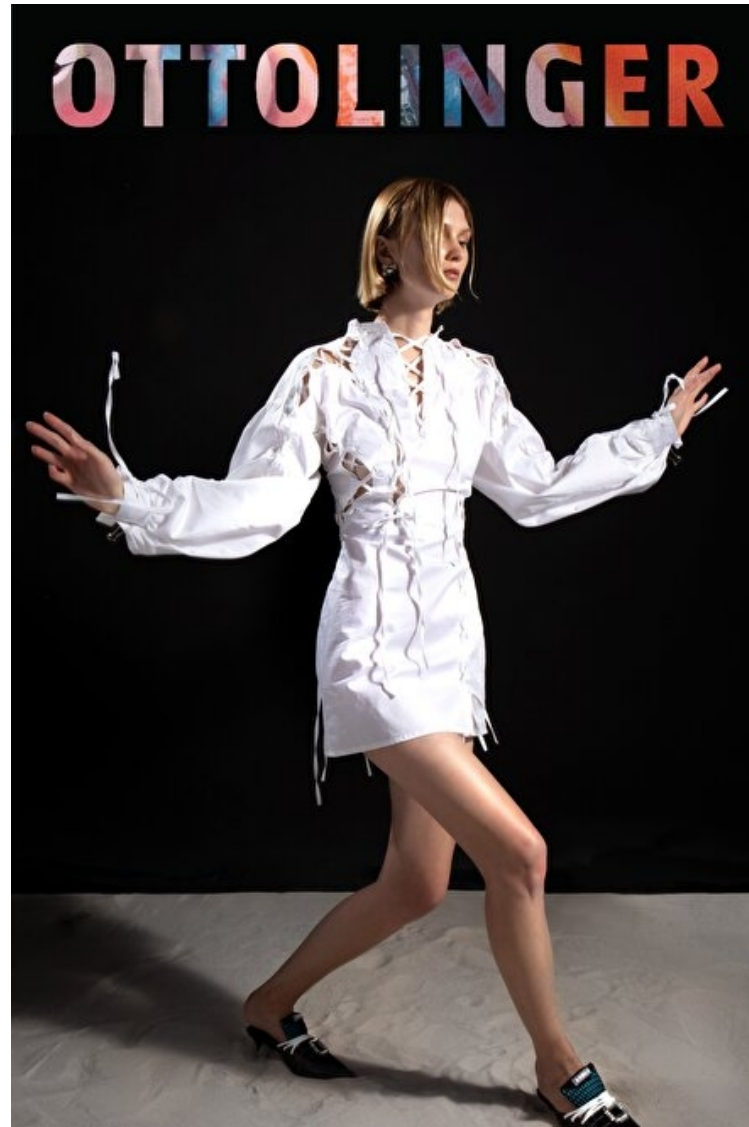

Select

MODEL MANAGEMENT

1400 Alton Rd Suite 103, Miami Beach, 33139, Florida, United States

Phone: (305) 672-6342 Fax: (305) 672-1749 Email: info.miami@selectmodel.com Website: <https://www.selectmodel.com/>

Anastasiia Sapozhnikova

Height 178cm / 5' 10.0"

Size EU/US 32 / 2

Bust 81cm / 32"

Waist 58cm / 23"

Hips 89cm / 35"

Shoes EU/US/UK 40 / 9 / 7

Eyes Brown

Hair Light brown