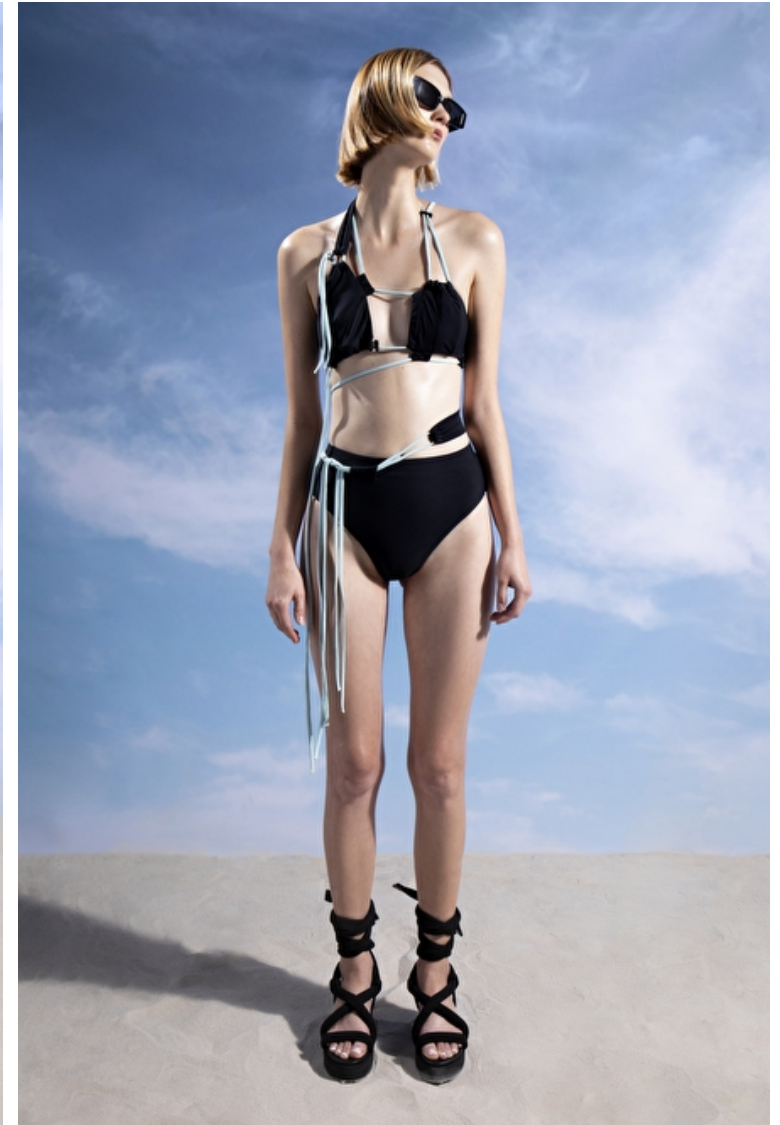

Select

MODEL MANAGEMENT

1400 Alton Rd Suite 103, Miami Beach, 33139, Florida, United States

Phone: (305) 672-6342 Fax: (305) 672-1749 Email: info.miami@selectmodel.com Website: <https://www.selectmodel.com/>

Anastasiia Sapozhnikova

Height 178cm / 5' 10.0"

Size EU/US 32 / 2

Bust 81cm / 32"

Waist 58cm / 23"

Hips 89cm / 35"

Shoes EU/US/UK 40 / 9 / 7

Eyes Brown

Hair Light brown