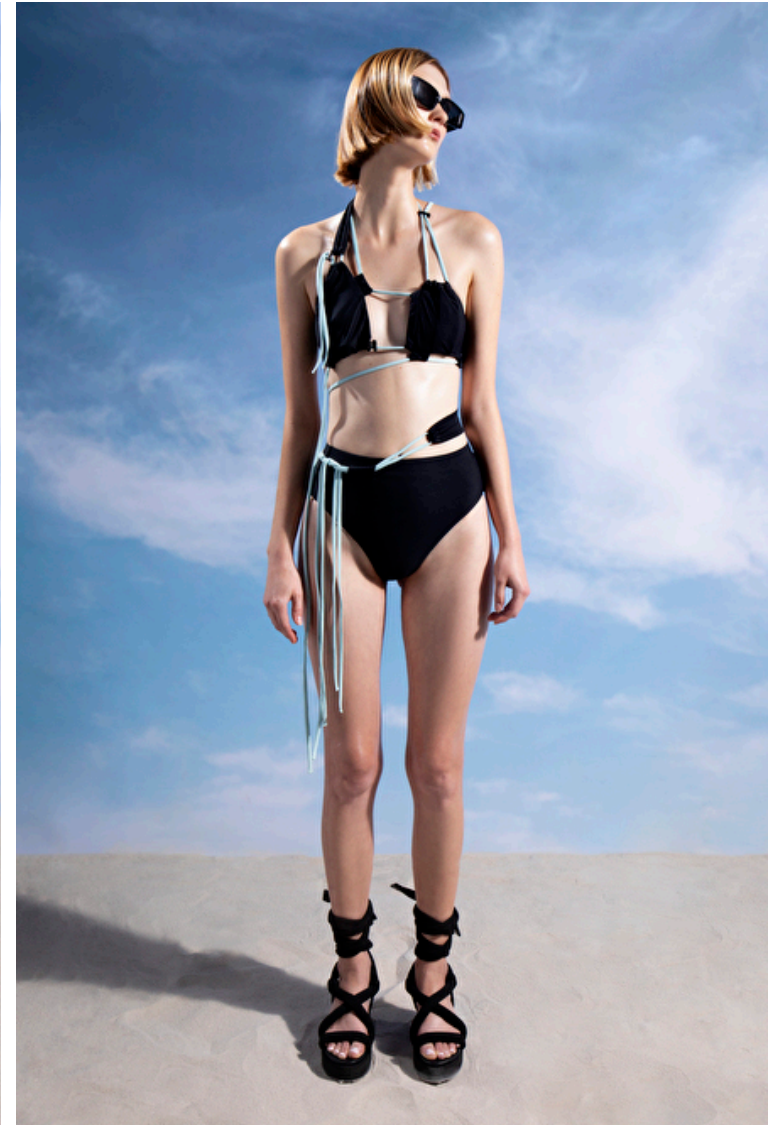

Select

MODEL MANAGEMENT

1400 Alton Rd Suite 103, Miami Beach, 33139, Florida, United States

Phone: (305) 672-6342 Fax: (305) 672-1749 Email: info.miami@selectmodel.com Website: <https://www.selectmodel.com/>

Anastasiia Sapozhnikova

Height 178cm / 5' 10.0"

Size EU/US 32 / 2

Bust 81cm / 32"

Waist 58cm / 23"

Hips 89cm / 35"

Shoes EU/US/UK 40 / 9 / 7

Eyes Brown

Hair Light brown