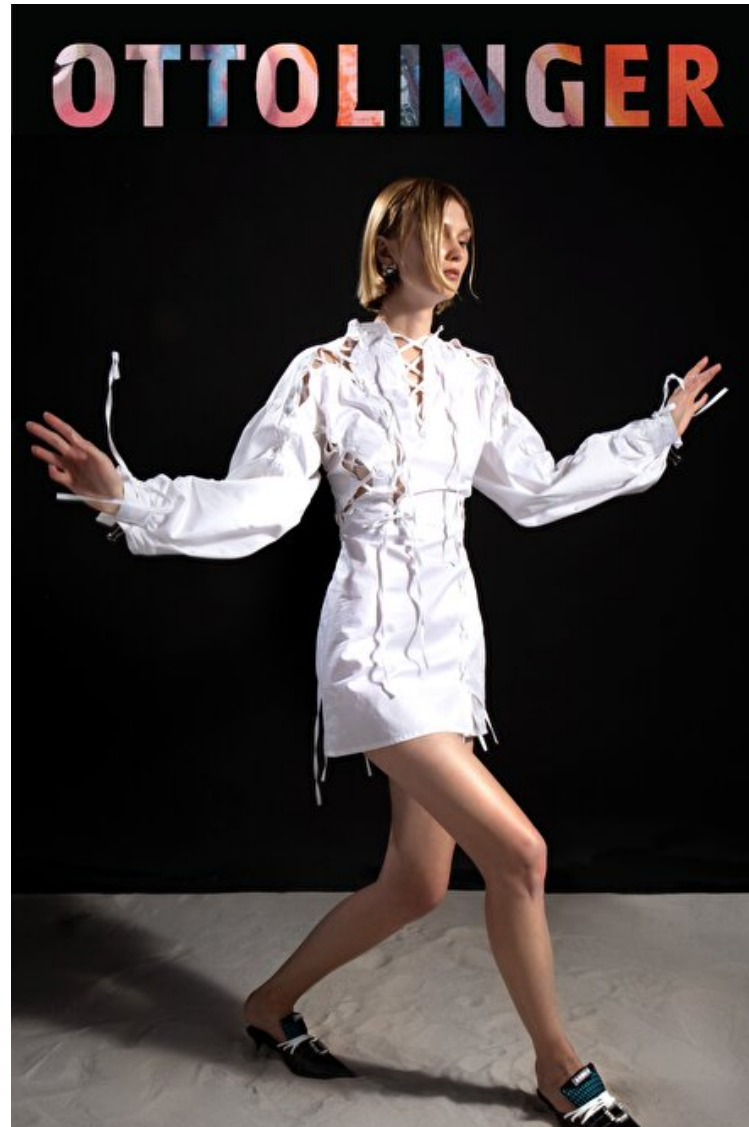

Select

MODEL MANAGEMENT

1400 Alton Rd Suite 103, Miami Beach, 33139, Florida, United States

Phone: (305) 672-6342 Fax: (305) 672-1749 Email: info.miami@selectmodel.com Website: <https://www.selectmodel.com/>

Anastasiia
Sapozhnikova

Height 178cm / 5' 10.0"

Size EU/US 32 / 2

Bust 81cm / 32"

Waist 58cm / 23"

Hips 89cm / 35"

Shoes EU/US/UK 40 / 9 / 7

Eyes Brown

Hair Light brown