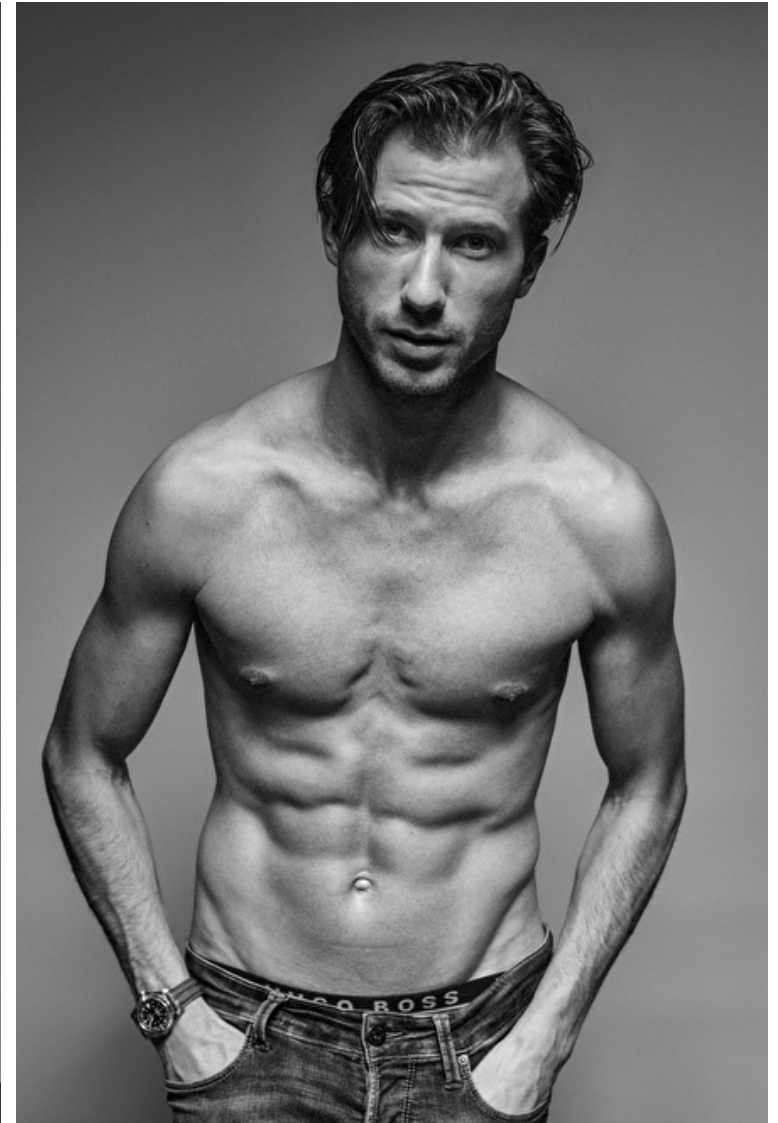

Select

MODEL MANAGEMENT

1400 Alton Rd Suite 103, Miami Beach, 33139, Florida, United States

Phone: (305) 672-6342 Fax: (305) 672-1749 Email: info.miami@selectmodel.com Website: <https://www.selectmodel.com/>

Andreas Bichler

Height 188cm / 6' 2.0"

Waist 81cm / 32"

Shoes EU/US/UK 43 / 10.5 / 9

Eyes Blue green

Hair Dark blond

Inseam 86cm / 34"