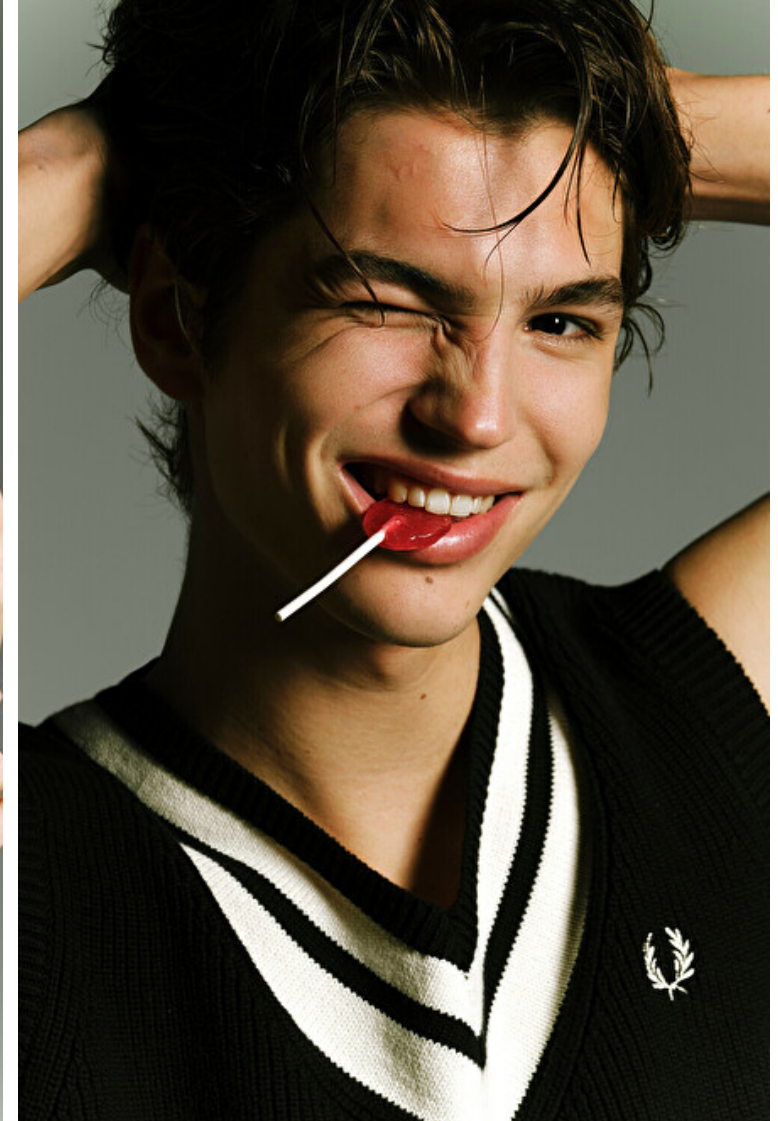

Andres Barayo

Height 186cm / 6' 1.0"

Chest 92cm / 36"

Waist 75cm / 29.5"

Hips 93cm / 36.5"

Shoes EU/US/UK 43 / 10.5 / 9

Eyes Brown

Hair Brown