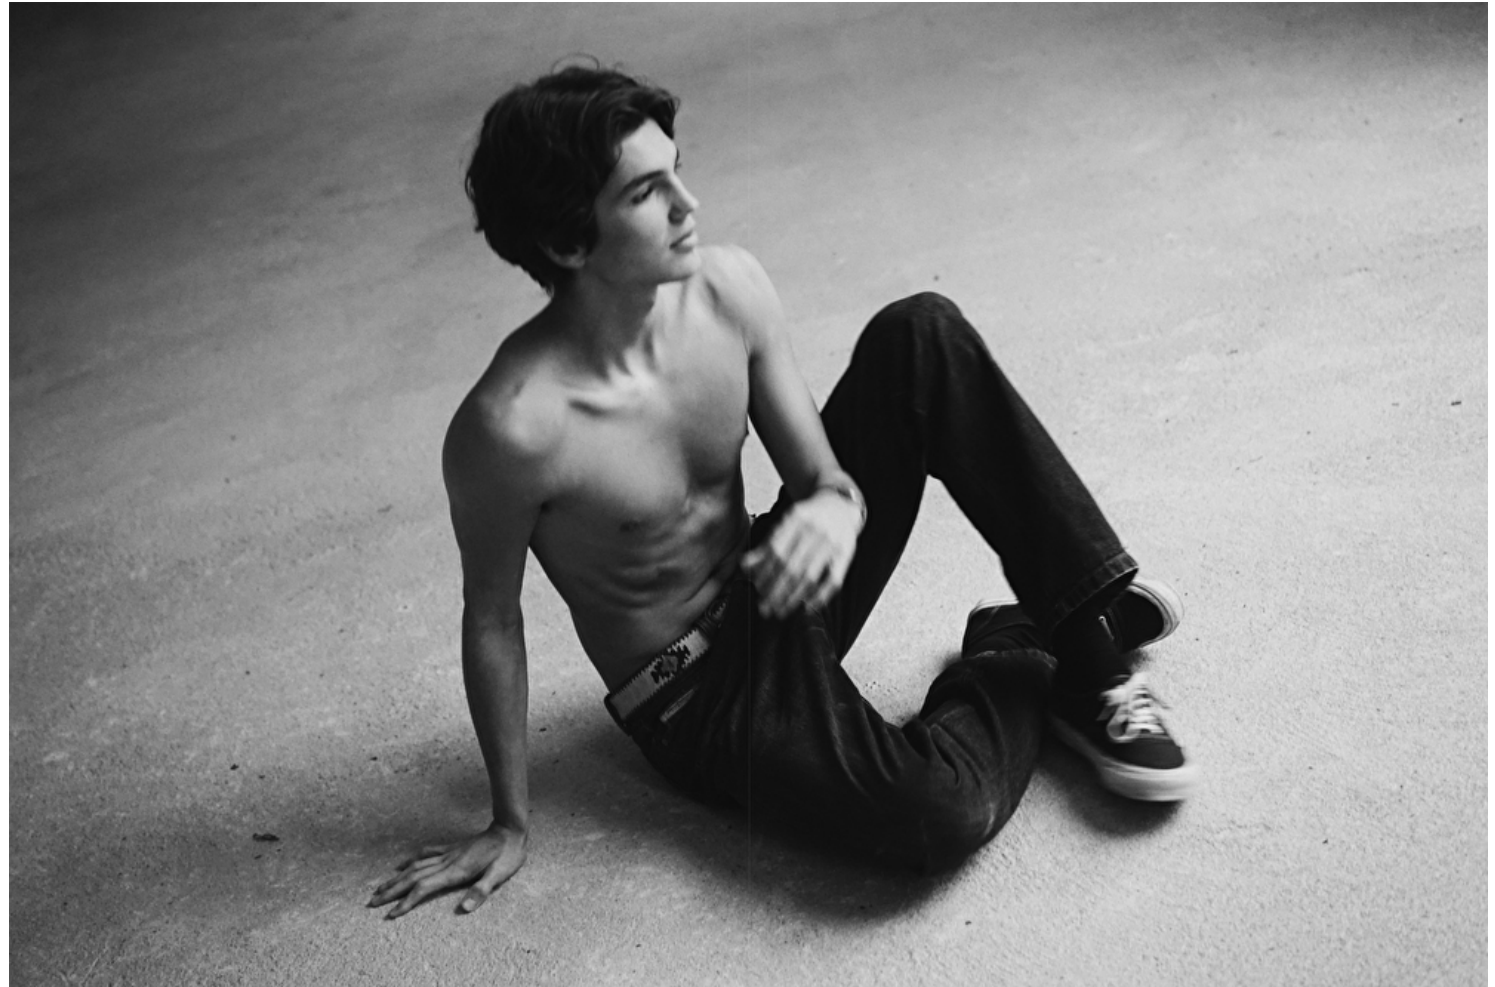

Andres Barayo

Height 186cm / 6' 1.0"

Chest 92cm / 36"

Waist 75cm / 29.5"

Hips 93cm / 36.5"

Shoes EU/US/UK 43 / 10.5 / 9

Eyes Brown

Hair Brown