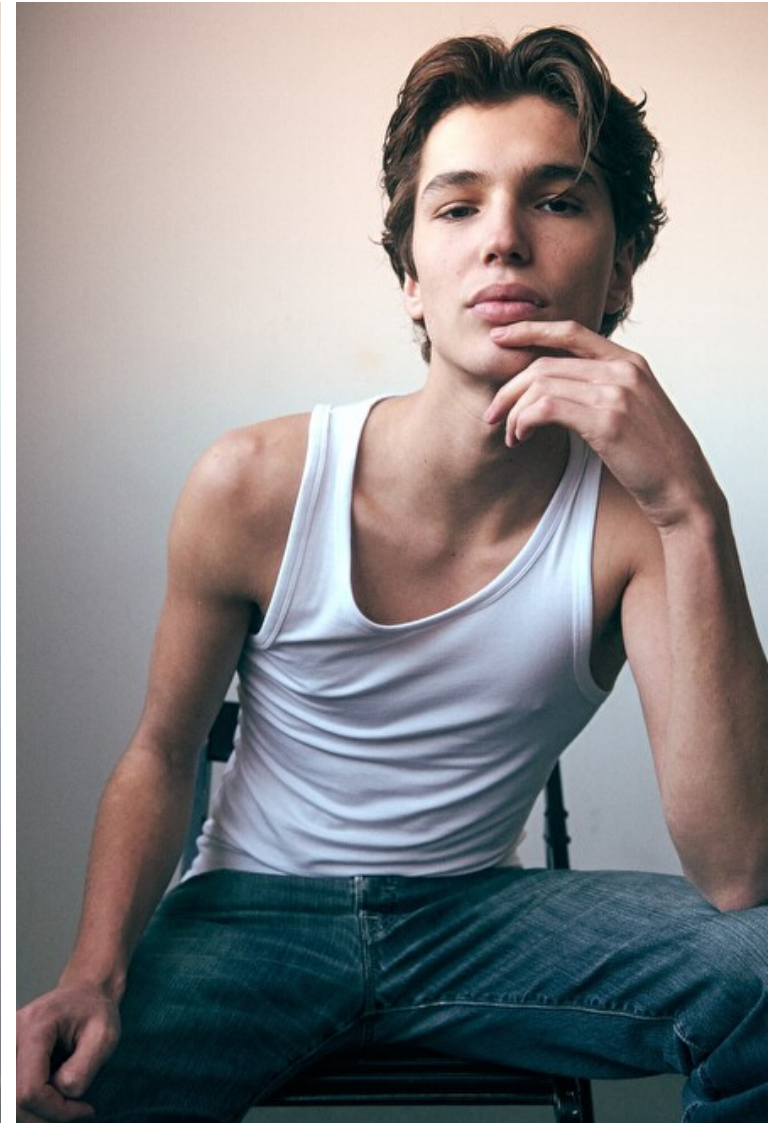

Andres Barayo

Height 186cm / 6' 1.0"

Chest 92cm / 36"

Waist 75cm / 29.5"

Hips 93cm / 36.5"

Shoes EU/US/UK 43 / 10.5 / 9

Eyes Brown

Hair Brown