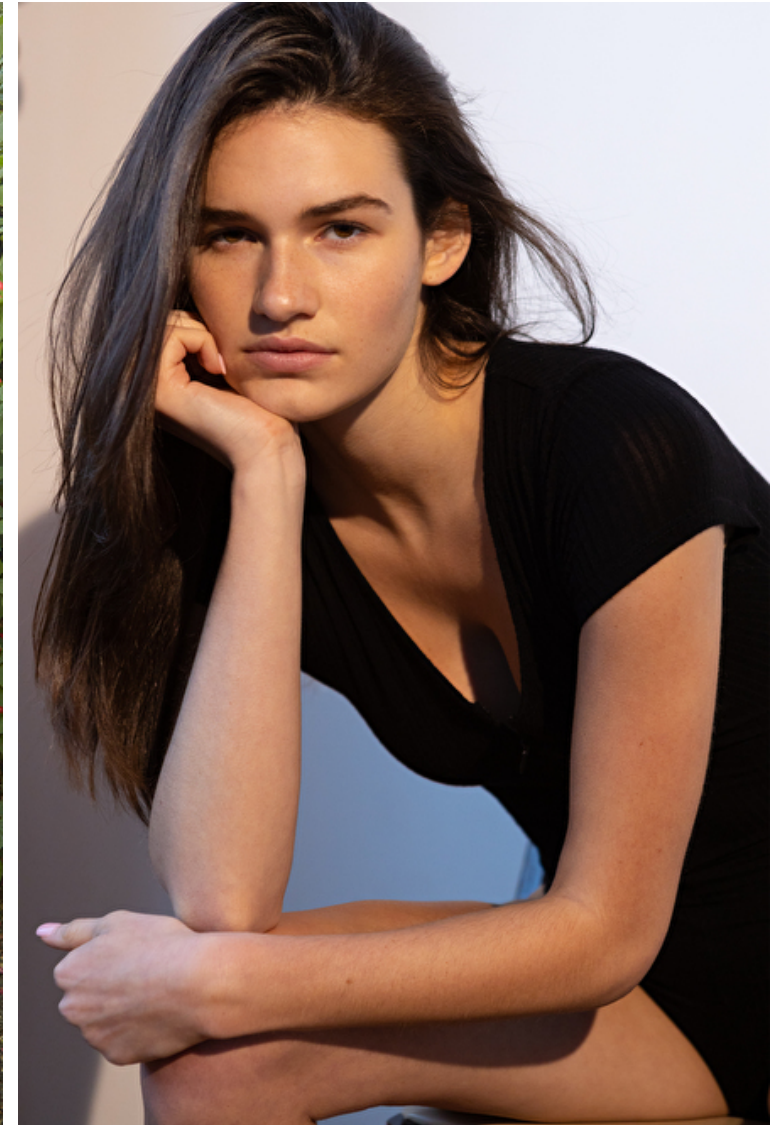

Select

MODEL MANAGEMENT

1400 Alton Rd Suite 103, Miami Beach, 33139, Florida, United States

Phone: (305) 672-6342 Fax: (305) 672-1749 Email: info.miami@selectmodel.com Website: <https://www.selectmodel.com/>

Anga Ciszek

Height 179cm / 5' 10.5"

Bust 81cm / 32"

Waist 61cm / 24"

Hips 85cm / 33.5"

Shoes EU/US/UK 39.5 / 8.5 / 6

Eyes Brown

Hair Brown

Cup A/B

Location Home: IL/Champaign
for School