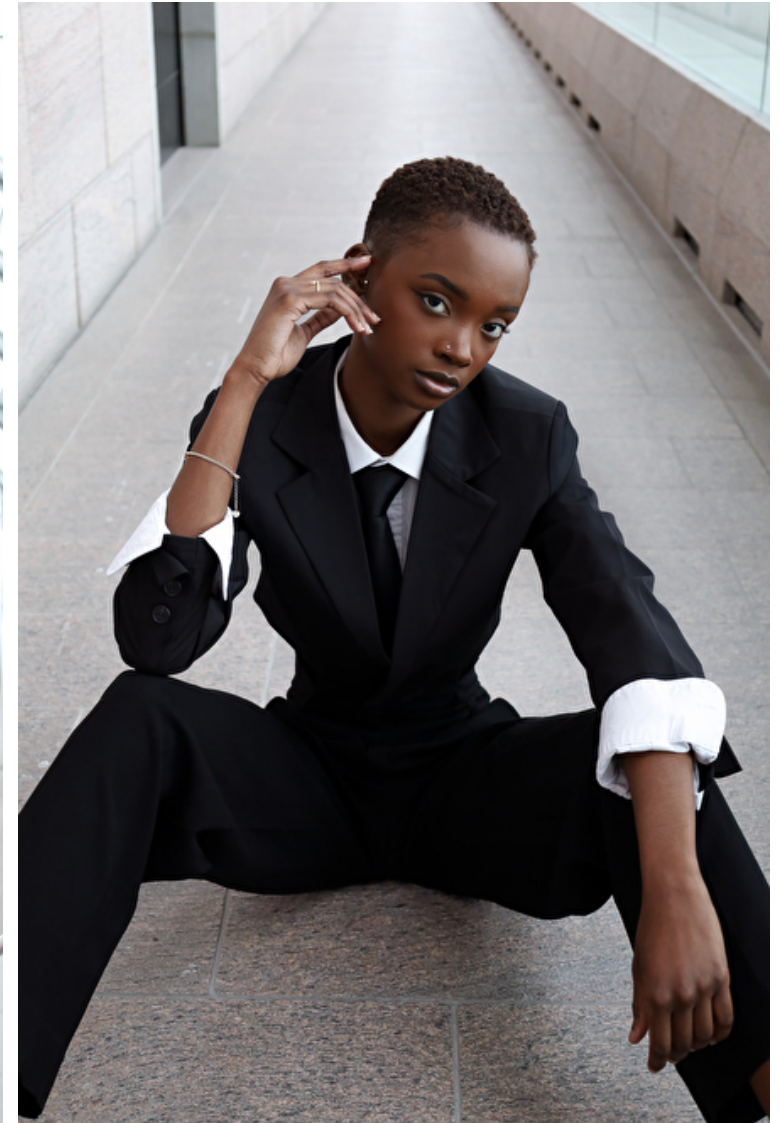

Select

MODEL MANAGEMENT

1400 Alton Rd Suite 103, Miami Beach, 33139, Florida, United States

Phone: (305) 672-6342 Fax: (305) 672-1749 Email: info.miami@selectmodel.com Website: <https://www.selectmodel.com/>

Angele

Height 175cm / 5' 9.0"

Size EU/US 30

Bust 76cm / 30"

Waist 58cm / 23"

Hips 84cm / 33"

Shoes EU/US/UK 39.5 / 8.5 / 6

Eyes Brown

Hair Black