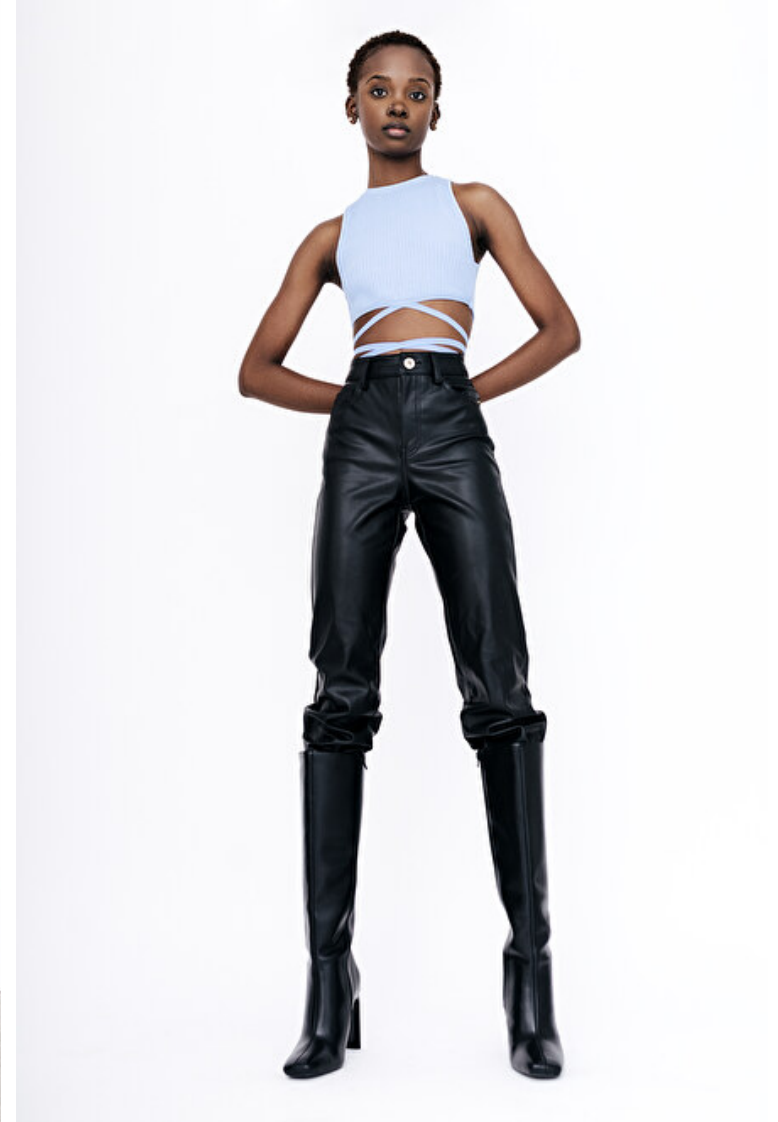

Select

MODEL MANAGEMENT

1400 Alton Rd Suite 103, Miami Beach, 33139, Florida, United States

Phone: (305) 672-6342 Fax: (305) 672-1749 Email: info.miami@selectmodel.com Website: <https://www.selectmodel.com/>

Angele

Height 175cm / 5' 9.0"

Size EU/US 30

Bust 76cm / 30"

Waist 58cm / 23"

Hips 84cm / 33"

Shoes EU/US/UK 39.5 / 8.5 / 6

Eyes Brown

Hair Black