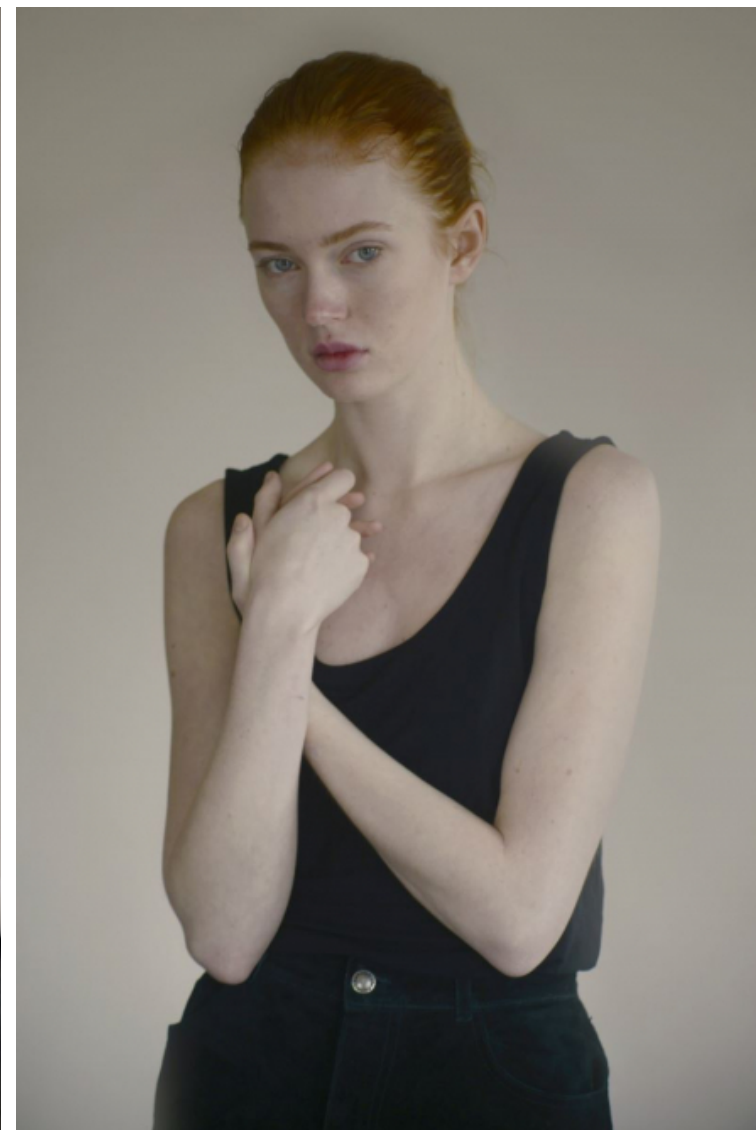

Angelina Mickle

Height 180cm / 5' 11.0"

Bust 88cm / 34.5"

Waist 61cm / 24"

Hips 92cm / 36"

Shoes EU/US/UK 39 / 8 / 6

Hair Red

Eyes Blue