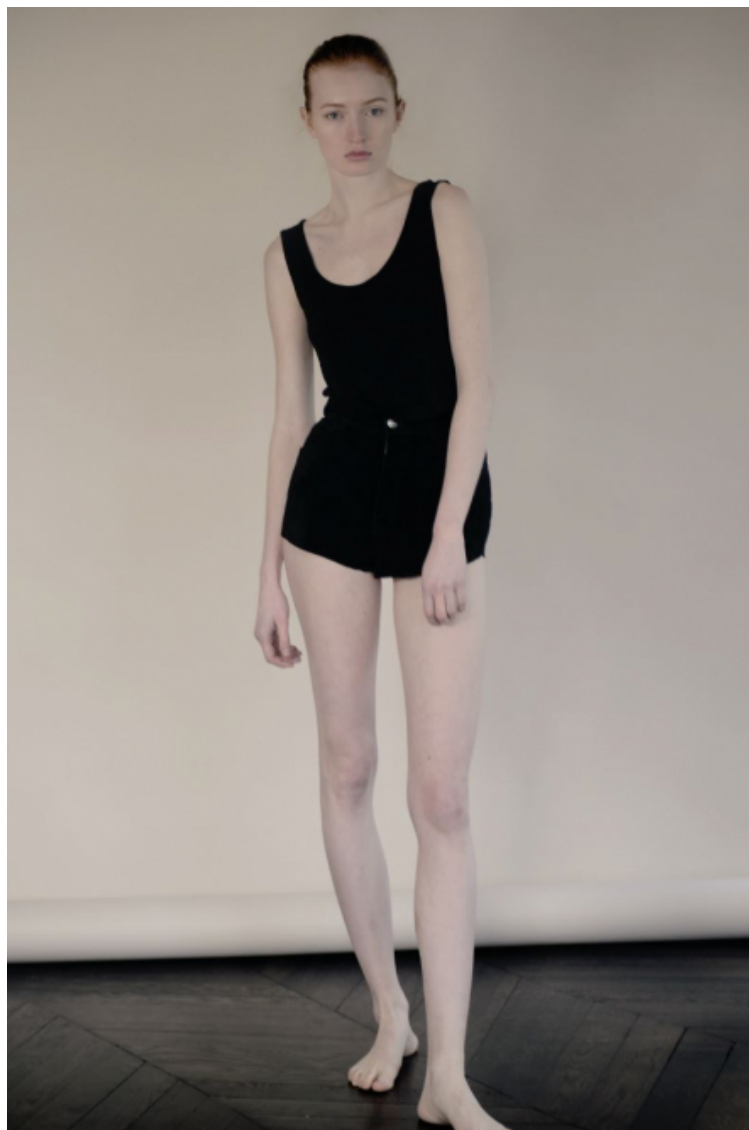

Angelina Mickle

Height 180cm / 5' 11.0"

Bust 88cm / 34.5"

Waist 61cm / 24"

Hips 92cm / 36"

Shoes EU/US/UK 39 / 8 / 6

Hair Red

Eyes Blue