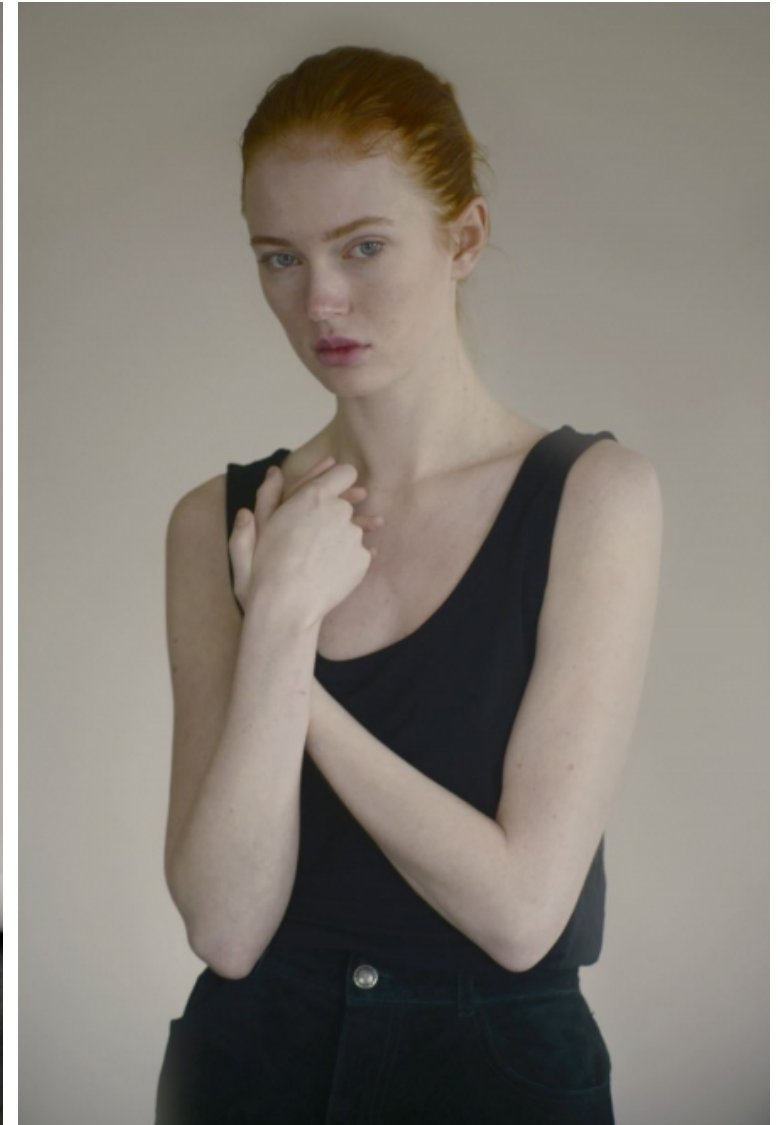

Angelina Mickle

Height 180cm / 5' 11.0"

Bust 88cm / 34.5"

Waist 61cm / 24"

Hips 92cm / 36"

Shoes EU/US/UK 39 / 8 / 6

Hair Red

Eyes Blue