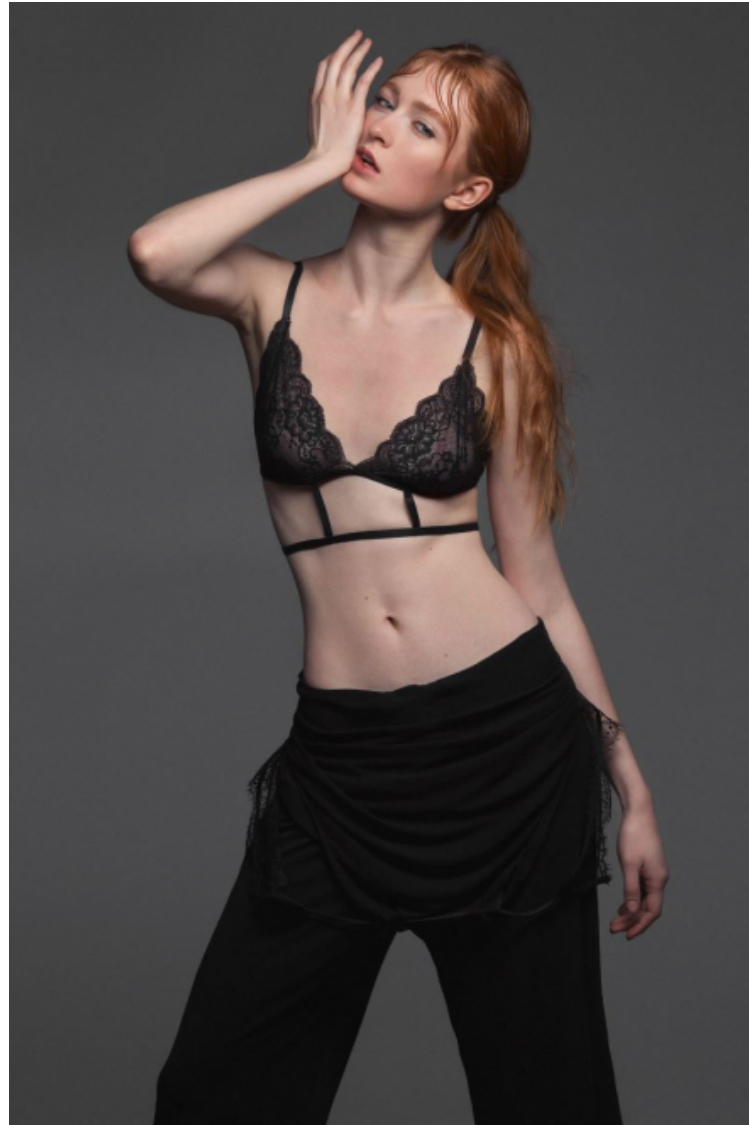

Angelina Mickle

Height 180cm / 5' 11.0"

Bust 88cm / 34.5"

Waist 61cm / 24"

Hips 92cm / 36"

Shoes EU/US/UK 39 / 8 / 6

Hair Red

Eyes Blue