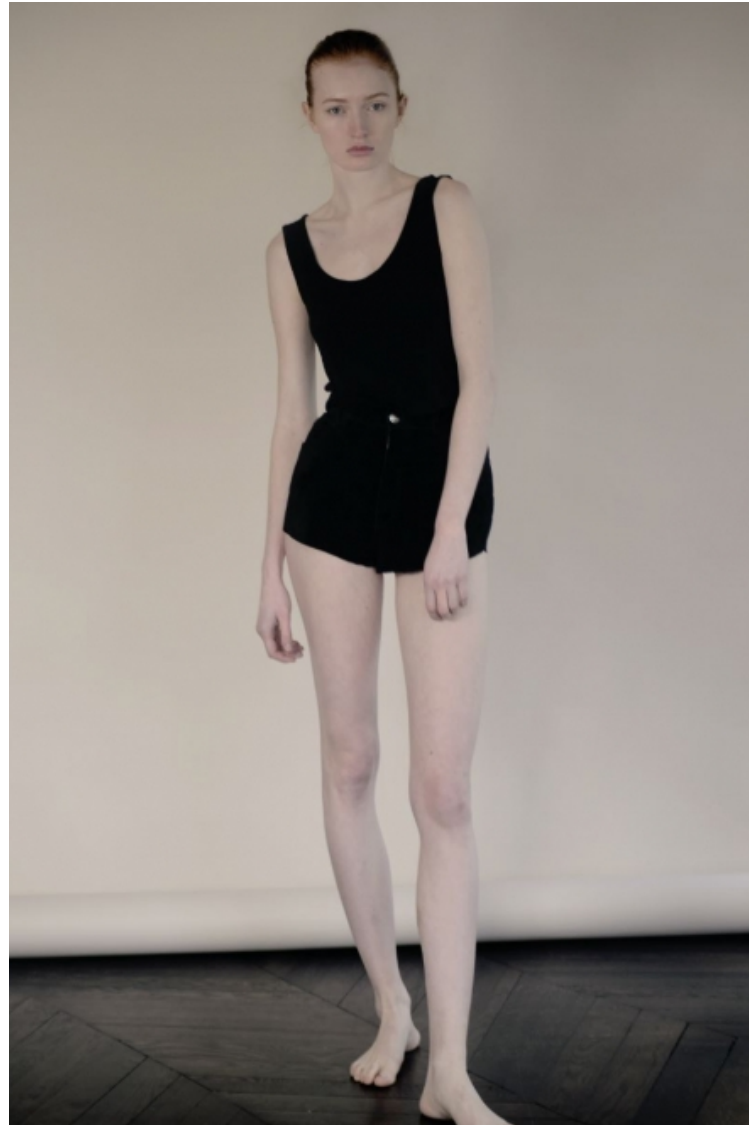

Angelina Mickle

Height 180cm / 5' 11.0"

Bust 88cm / 34.5"

Waist 61cm / 24"

Hips 92cm / 36"

Shoes EU/US/UK 39 / 8 / 6

Hair Red

Eyes Blue