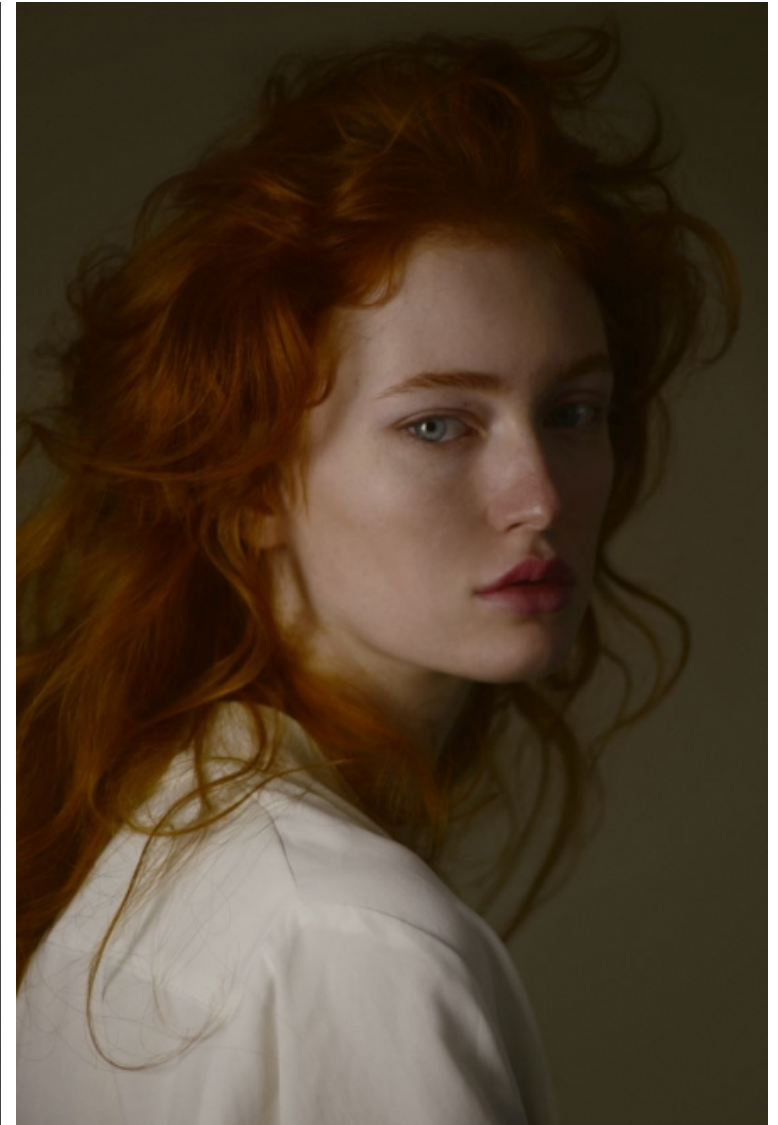

Angelina Mickle

Height 180cm / 5' 11.0"

Bust 88cm / 34.5"

Waist 61cm / 24"

Hips 92cm / 36"

Shoes EU/US/UK 39 / 8 / 6

Hair Red

Eyes Blue