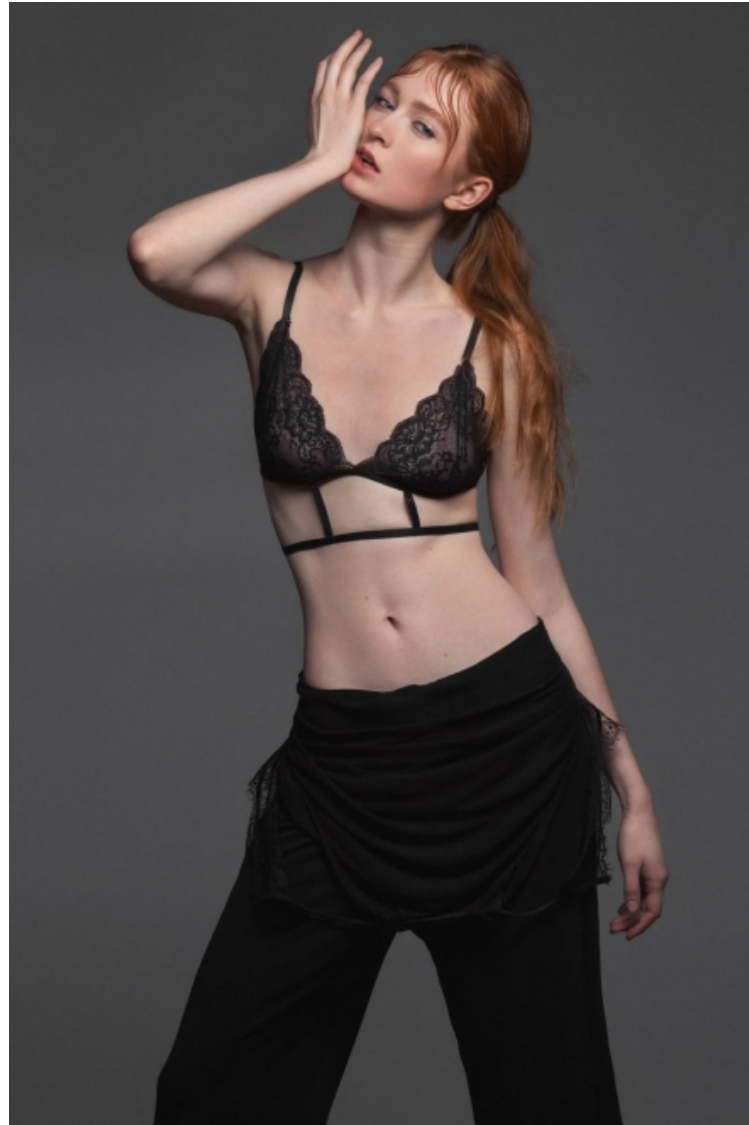

Angelina Mickle

Height 180cm / 5' 11.0"

Bust 88cm / 34.5"

Waist 61cm / 24"

Hips 92cm / 36"

Shoes EU/US/UK 39 / 8 / 6

Hair Red

Eyes Blue