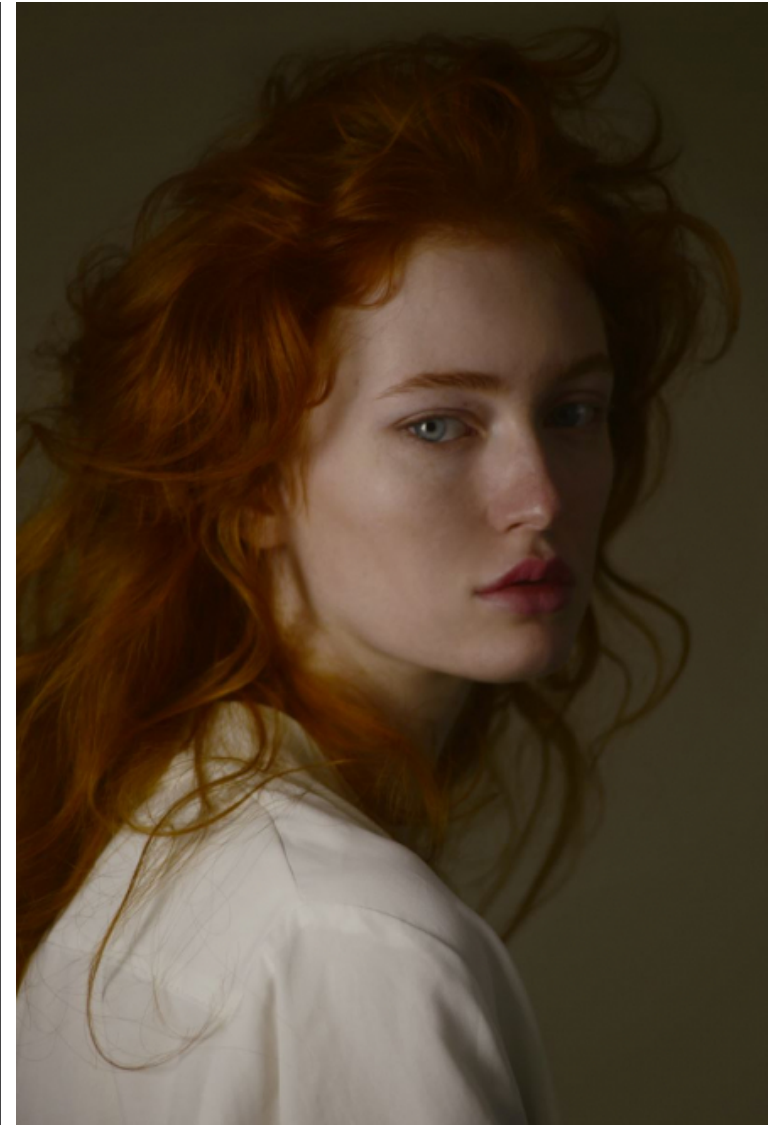

Angelina Mickle

Height 180cm / 5' 11.0"

Bust 88cm / 34.5"

Waist 61cm / 24"

Hips 92cm / 36"

Shoes EU/US/UK 39 / 8 / 6

Hair Red

Eyes Blue