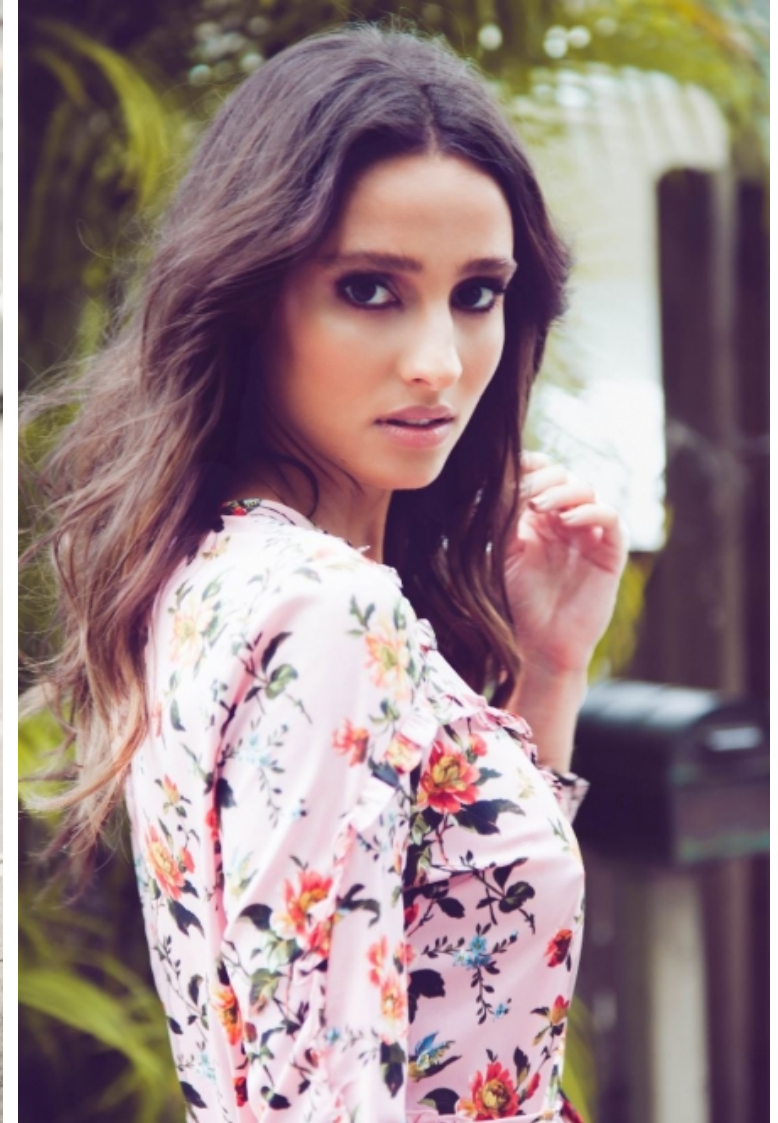

Select

MODEL MANAGEMENT

1400 Alton Rd Suite 103, Miami Beach, 33139, Florida, United States

Phone: (305) 672-6342 Fax: (305) 672-1749 Email: info.miami@selectmodel.com Website: <https://www.selectmodel.com/>

Anna Lidia Coca

Height 175cm / 5' 9.0"

Bust 86cm / 34"

Waist 61cm / 24"

Hips 89cm / 35"

Shoes EU/US/UK 39 / 8 / 6

Hair Brown

Eyes Brown

Size EU/US 32 / 2

Cup C