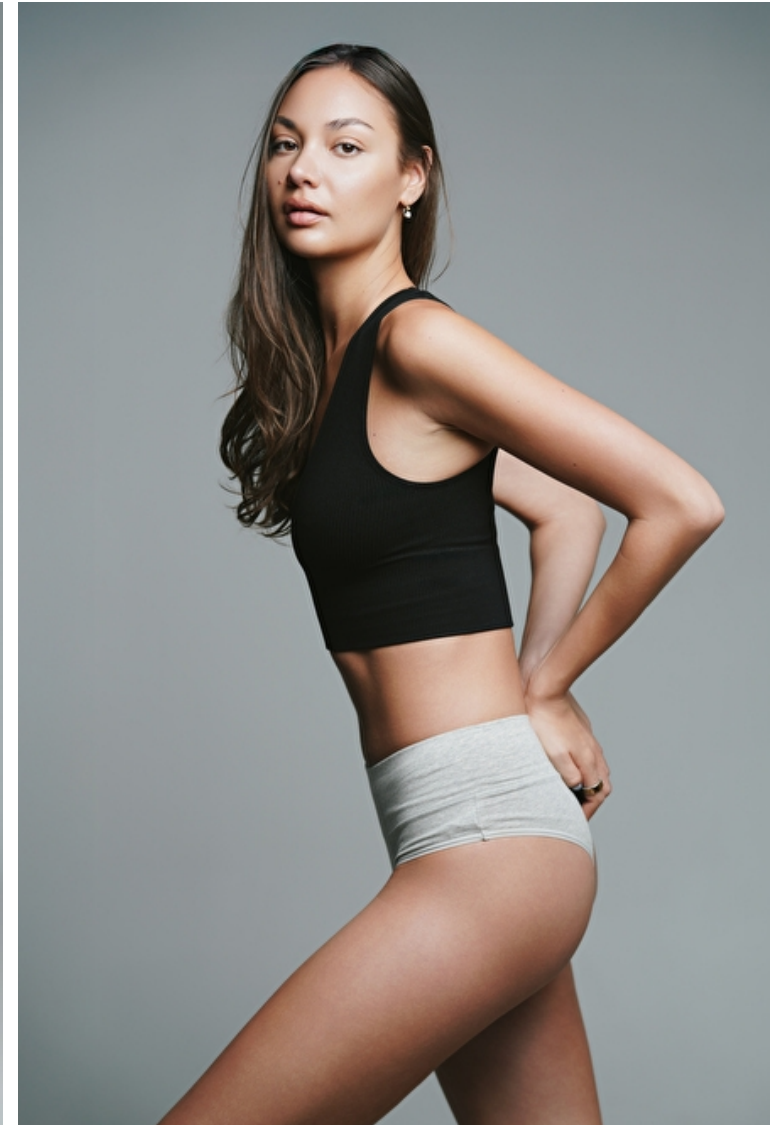

Select

MODEL MANAGEMENT

1400 Alton Rd Suite 103, Miami Beach, 33139, Florida, United States

Phone: (305) 672-6342 Fax: (305) 672-1749 Email: info.miami@selectmodel.com Website: <https://www.selectmodel.com/>

Anna Oroujev

Height 178cm / 5' 10.0"

Size EU/US 34 / 4

Bust 84cm / 33"

Waist 63cm / 25"

Hips 91cm / 36"

Shoes EU/US/UK 40 / 9 / 7

Eyes Brown

Hair Brown