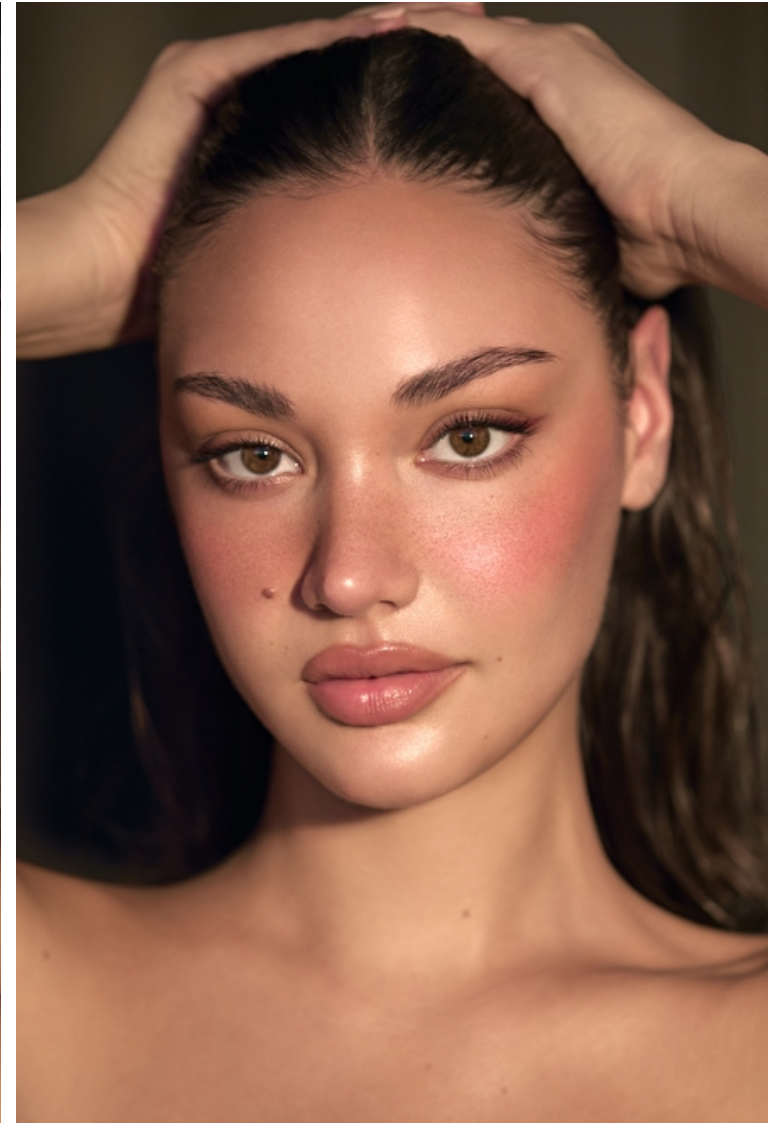

Select

MODEL MANAGEMENT

1400 Alton Rd Suite 103, Miami Beach, 33139, Florida, United States

Phone: (305) 672-6342 Fax: (305) 672-1749 Email: info.miami@selectmodel.com Website: <https://www.selectmodel.com/>

Anna Oroujev

Height 178cm / 5' 10.0"

Size EU/US 34 / 4

Bust 84cm / 33"

Waist 63cm / 25"

Hips 91cm / 36"

Shoes EU/US/UK 40 / 9 / 7

Eyes Brown

Hair Brown