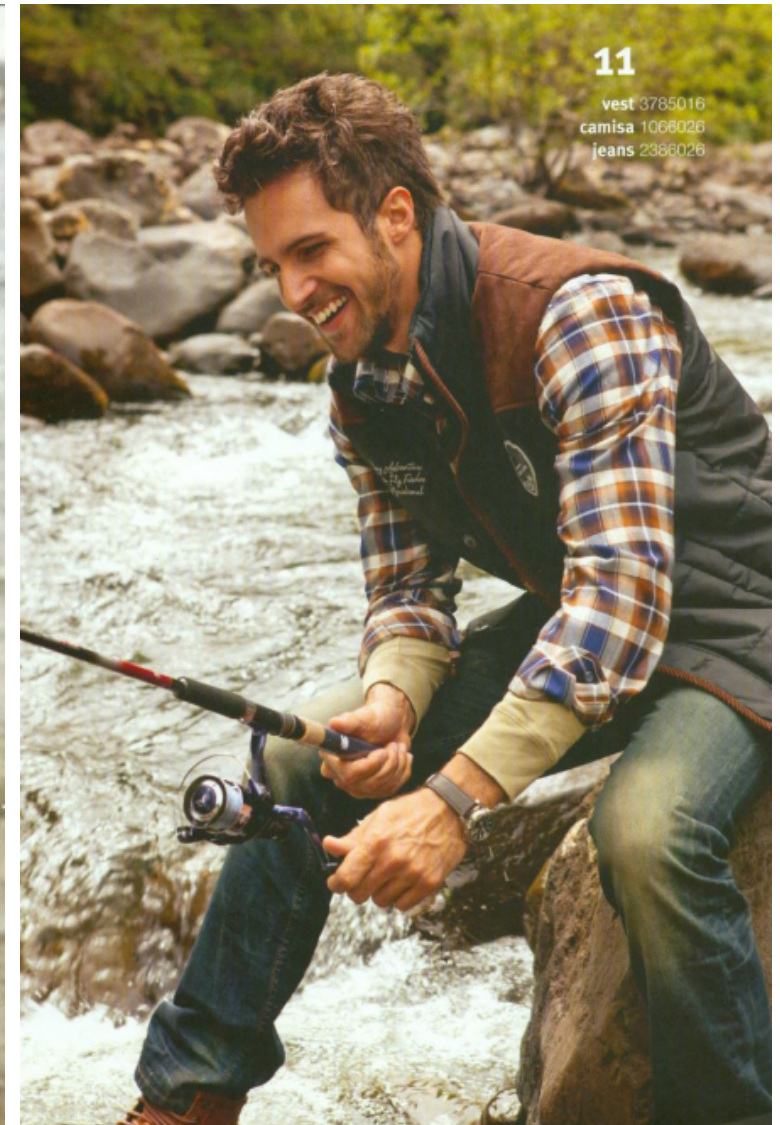

Select

MODEL MANAGEMENT

1400 Alton Rd Suite 103, Miami Beach, 33139, Florida, United States

Phone: (305) 672-6342 Fax: (305) 672-1749 Email: info.miami@selectmodel.com Website: <https://www.selectmodel.com/>

Antonio Bevilaqua

Height 186cm / 6' 1.0"

Waist 81cm / 32"

Shoes EU/US/UK 44 / 11 / 9.5

Hair Dark brown

Eyes Green

Inseam 81cm / 32"

Suit size 50cm / 40"

Suit cut Regular