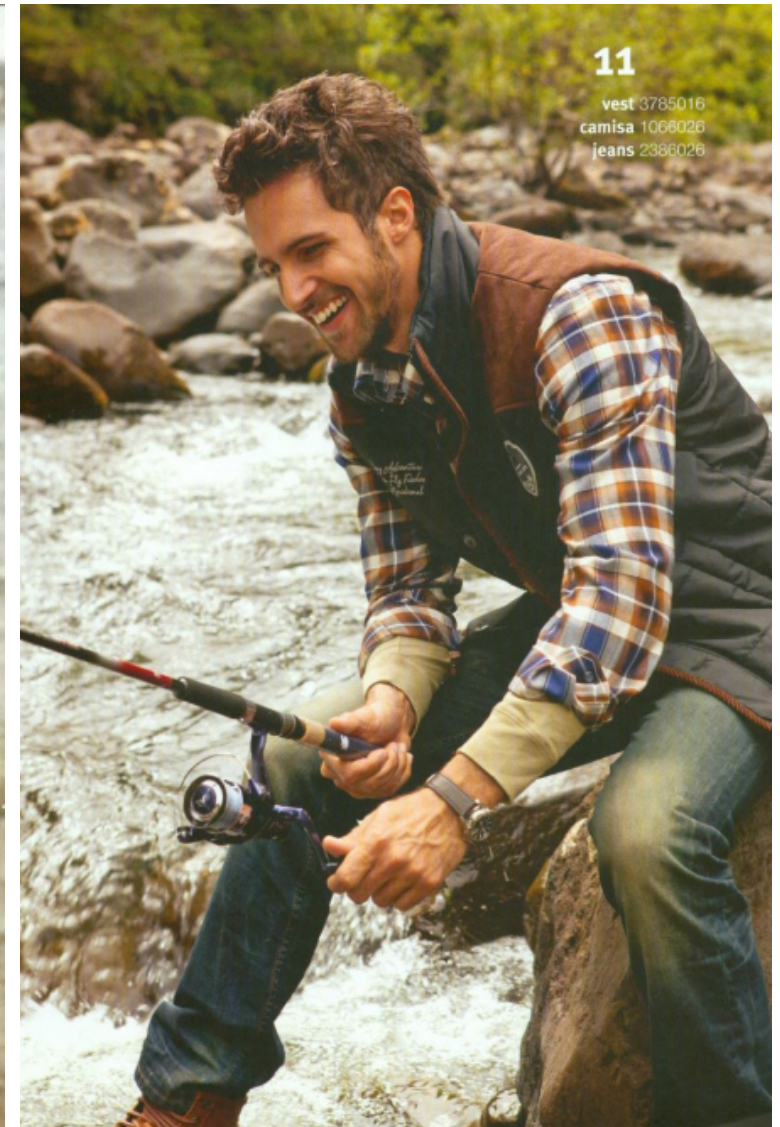

Select

MODEL MANAGEMENT

1400 Alton Rd Suite 103, Miami Beach, 33139, Florida, United States

Phone: (305) 672-6342 Fax: (305) 672-1749 Email: info.miami@selectmodel.com Website: <https://www.selectmodel.com/>

Antonio Bevilaqua

Height 186cm / 6' 1.0"

Waist 81cm / 32"

Shoes EU/US/UK 44 / 11 / 9.5

Hair Dark brown

Eyes Green

Inseam 81cm / 32"

Suit size 50cm / 40"

Suit cut Regular