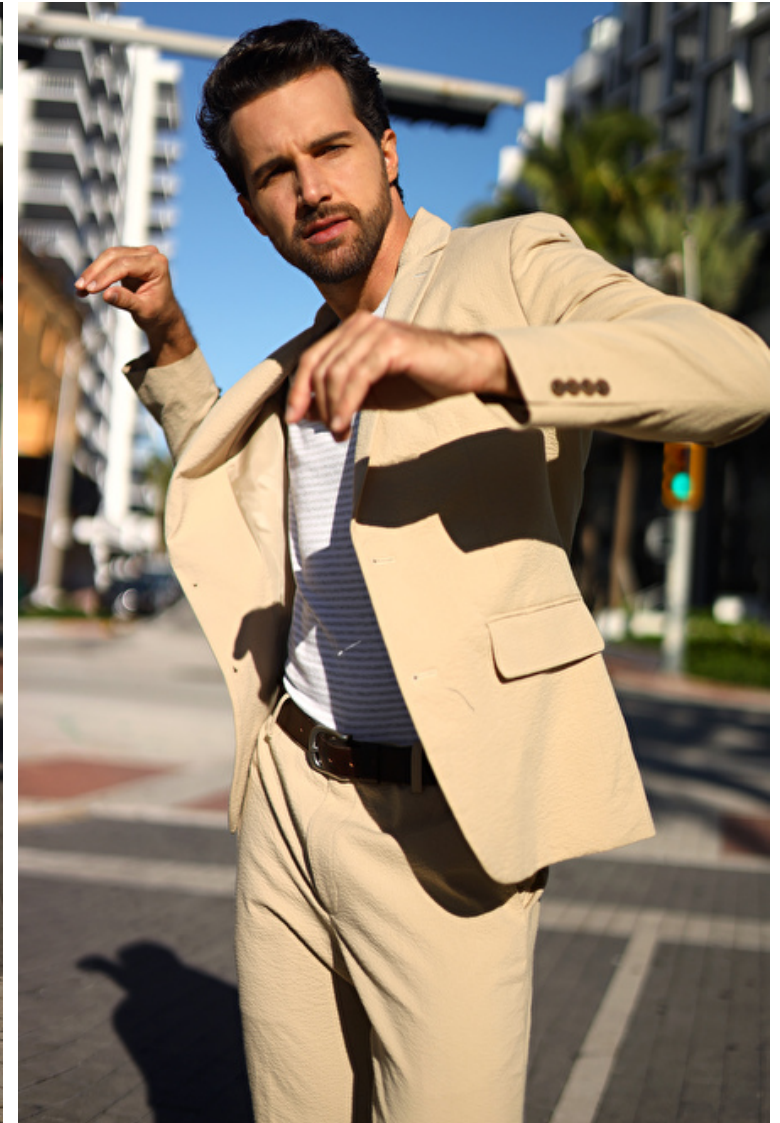

Select

MODEL MANAGEMENT

1400 Alton Rd Suite 103, Miami Beach, 33139, Florida, United States

Phone: (305) 672-6342 Fax: (305) 672-1749 Email: info.miami@selectmodel.com Website: <https://www.selectmodel.com/>

Antonio Bevilaqua

Height 186cm / 6' 1.0"

Waist 81cm / 32"

Shoes EU/US/UK 44 / 11 / 9.5

Hair Dark brown

Eyes Green

Inseam 81cm / 32"

Suit size 50cm / 40"

Suit cut Regular