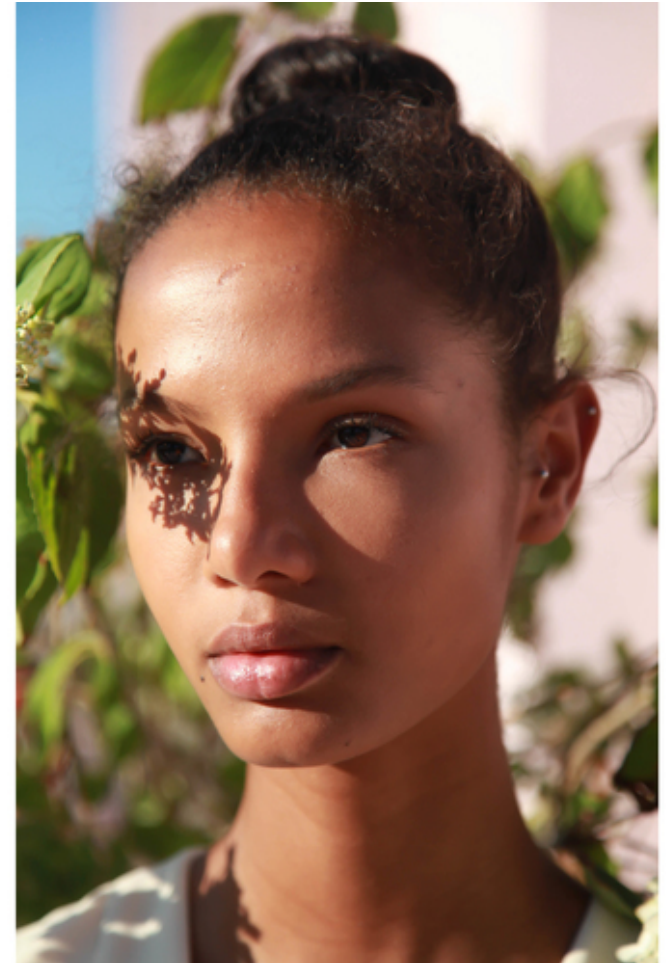

Select

MODEL MANAGEMENT

1400 Alton Rd Suite 103, Miami Beach, 33139, Florida, United States

Phone: (305) 672-6342 Fax: (305) 672-1749 Email: info.miami@selectmodel.com Website: <https://www.selectmodel.com/>

Ariela Soares

Height 181cm / 5' 11.5"

Size EU/US 34 / 4

Bust 82cm / 32.5"

Waist 60cm / 23.5"

Hips 88cm / 34.5"

Shoes EU/US/UK 39 / 8 / 6

Eyes Dark brown

Hair Dark brown

Location New York