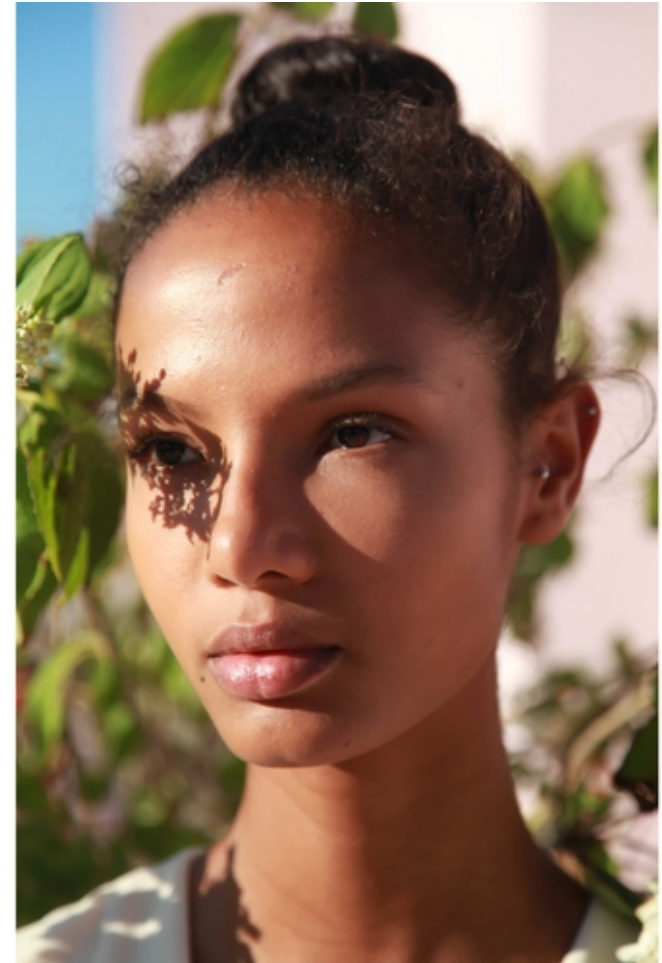

Select

MODEL MANAGEMENT

1400 Alton Rd Suite 103, Miami Beach, 33139, Florida, United States

Phone: (305) 672-6342 Fax: (305) 672-1749 Email: info.miami@selectmodel.com Website: <https://www.selectmodel.com/>

Ariela Soares

Height 181cm / 5' 11.5"

Size EU/US 34 / 4

Bust 82cm / 32.5"

Waist 60cm / 23.5"

Hips 88cm / 34.5"

Shoes EU/US/UK 39 / 8 / 6

Eyes Dark brown

Hair Dark brown

Location New York