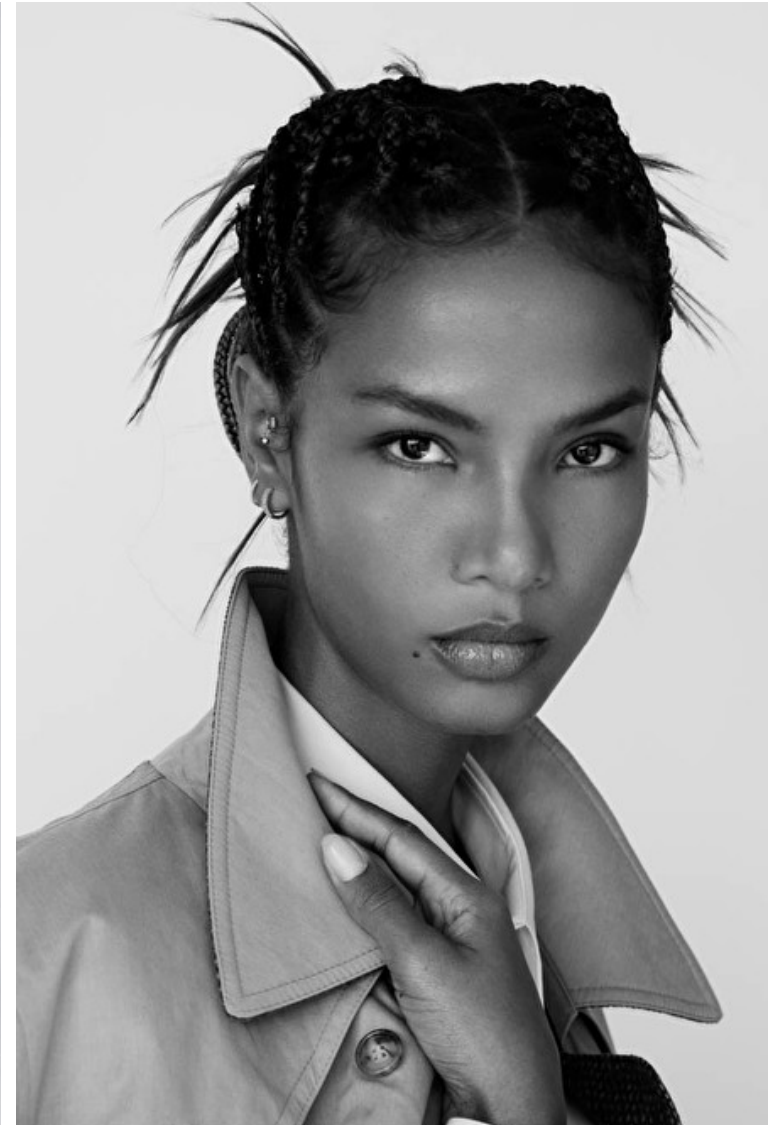

Select

MODEL MANAGEMENT

1400 Alton Rd Suite 103, Miami Beach, 33139, Florida, United States

Phone: (305) 672-6342 Fax: (305) 672-1749 Email: info.miami@selectmodel.com Website: <https://www.selectmodel.com/>

Ariela Soares

Height 181cm / 5' 11.5"

Size EU/US 34 / 4

Bust 82cm / 32.5"

Waist 60cm / 23.5"

Hips 88cm / 34.5"

Shoes EU/US/UK 39 / 8 / 6

Eyes Dark brown

Hair Dark brown

Location New York