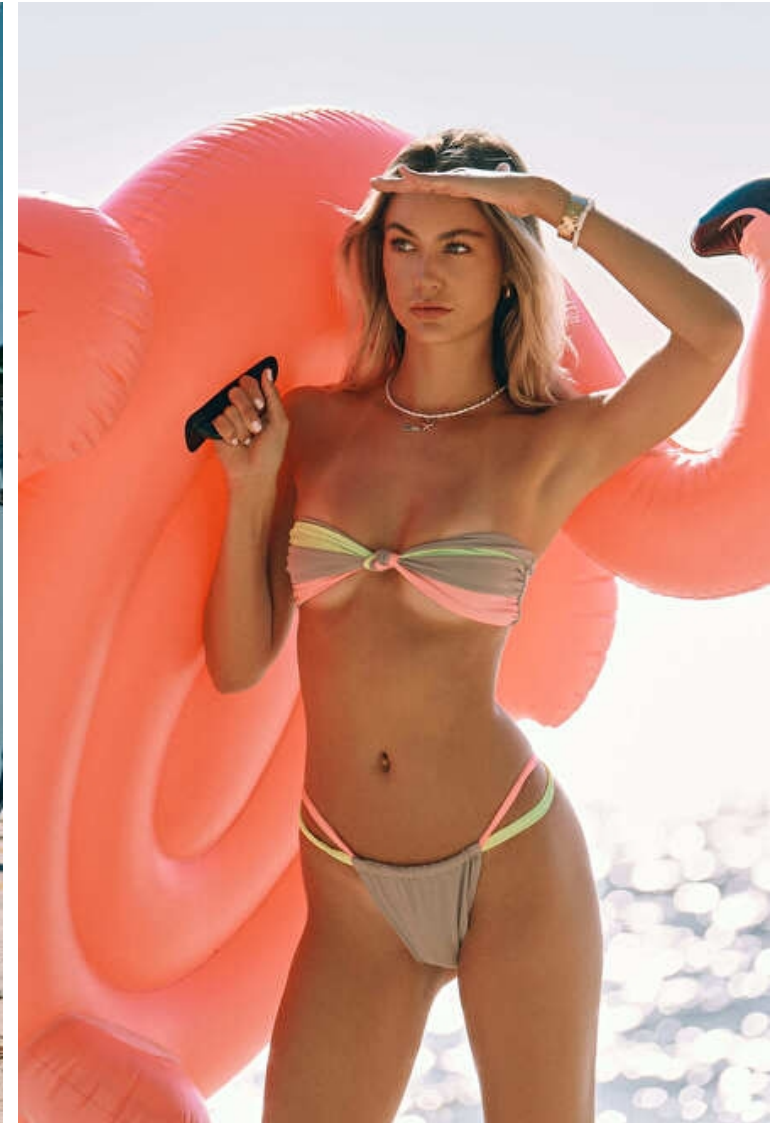

Select

MODEL MANAGEMENT

1400 Alton Rd Suite 103, Miami Beach, 33139, Florida, United States

Phone: (305) 672-6342 Fax: (305) 672-1749 Email: info.miami@selectmodel.com Website: <https://www.selectmodel.com/>

Ashley Thompson

Height 179cm / 5' 10.5"

Size EU/US 32 / 2

Bust 81cm / 32"

Waist 61cm / 24"

Hips 89cm / 35"

Shoes EU/US/UK 40.5 / 9.5 / 7

Eyes Green

Hair Blond