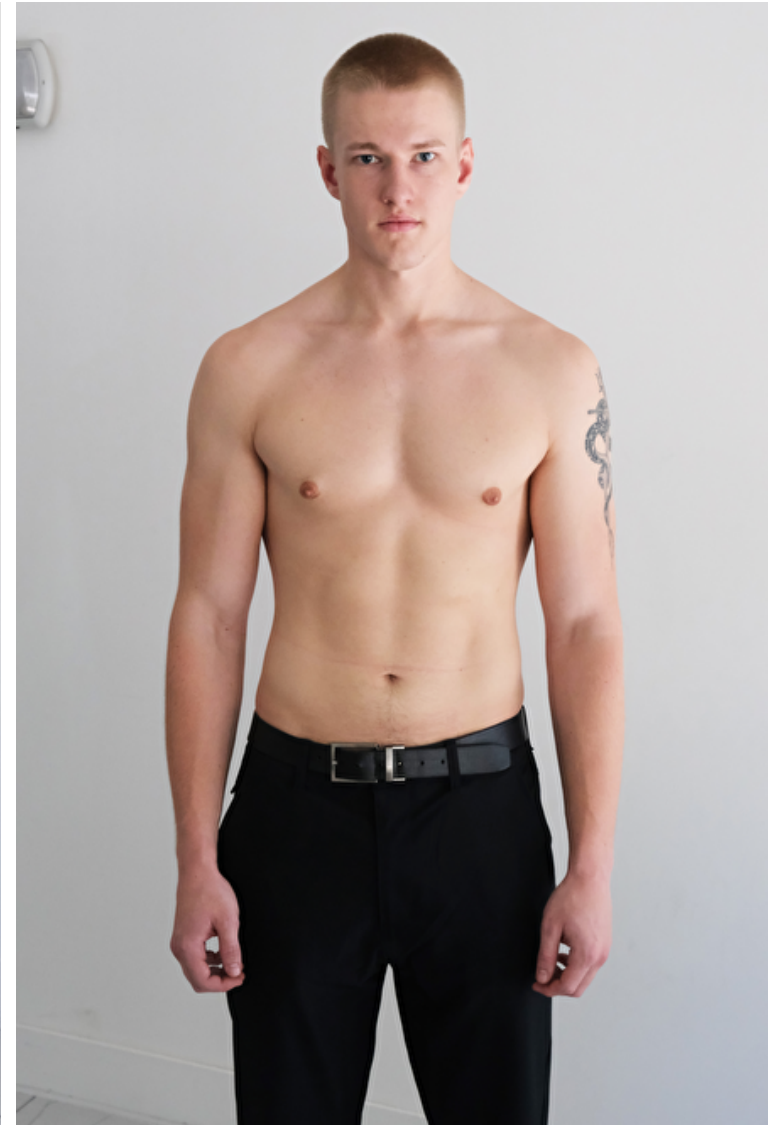

Aske

Height 192cm / 6' 3.5"

Waist 85cm / 33.5"

Shoes EU/US/UK 46.5 / 13 / 11

Eyes Blue

Hair Blond

Inseam 86cm / 34"

Select

Height 192cm / 6' 3.5"

Waist 85cm / 33.5"

Shoes EU/US/UK 46.5 / 13 / 11

Eyes Blue

Hair Blond

Inseam 86cm / 34"

Select

MODEL MANAGEMENT