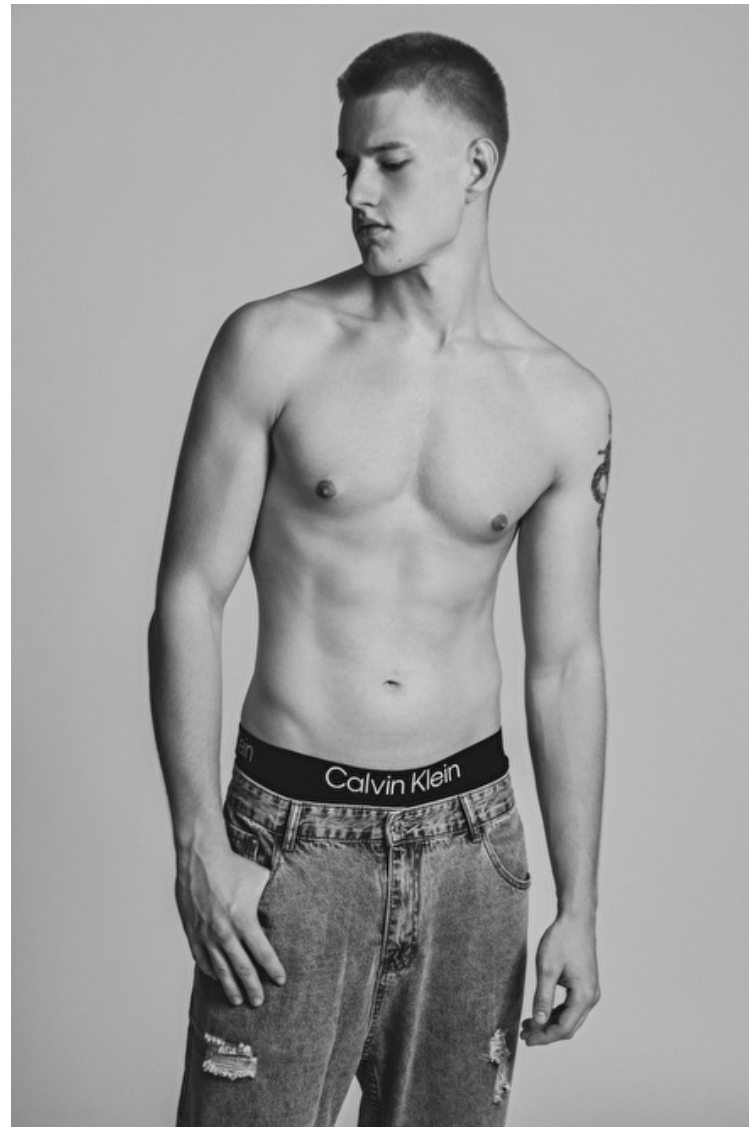

Select

MODEL MANAGEMENT

1400 Alton Rd Suite 103, Miami Beach, 33139, Florida, United States

Phone: (305) 672-6342 Fax: (305) 672-1749 Email: info.miami@selectmodel.com Website: <https://www.selectmodel.com/>

Aske

Height 189cm / 6' 2.5"

Chest 101cm / 40"

Waist 81cm / 32"

Shoes EU/US/UK 45.5 / 12.5 /
10.5

Eyes Blue

Hair Blond

Inseam 86cm / 34"

Neck 39cm / 15.5"

Sleeve 89cm / 35"