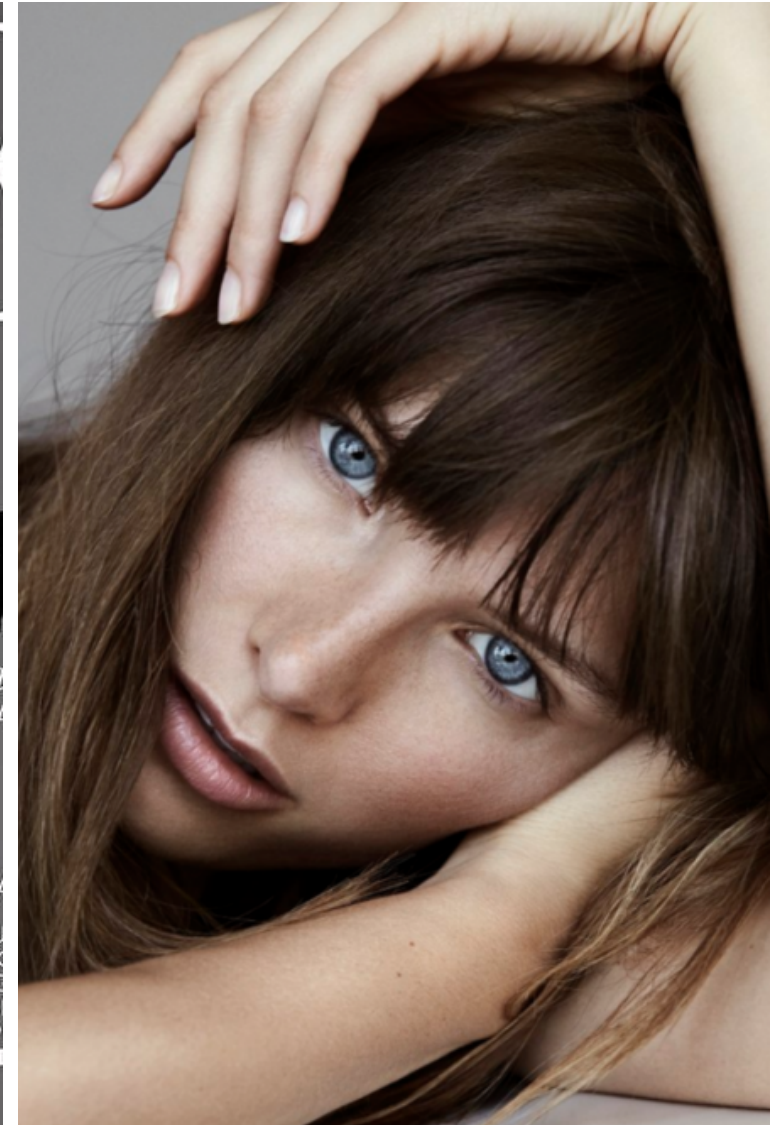

Select

MODEL MANAGEMENT

1400 Alton Rd Suite 103, Miami Beach, 33139, Florida, United States
Phone: (305) 672-6342 Fax: (305) 672-1749 Email: info.miami@selectmodel.com Website: https://www.selectmodel.com/

Ava Smith

Height 178cm / 5' 10.0"

Size EU/US 32 / 2

Bust 84cm / 33"

Waist 67cm / 26.5"

Hips 91cm / 36"

Shoes EU/US/UK 38 / 7.5 / 5

Eyes Blue

Hair Brown

Cup A