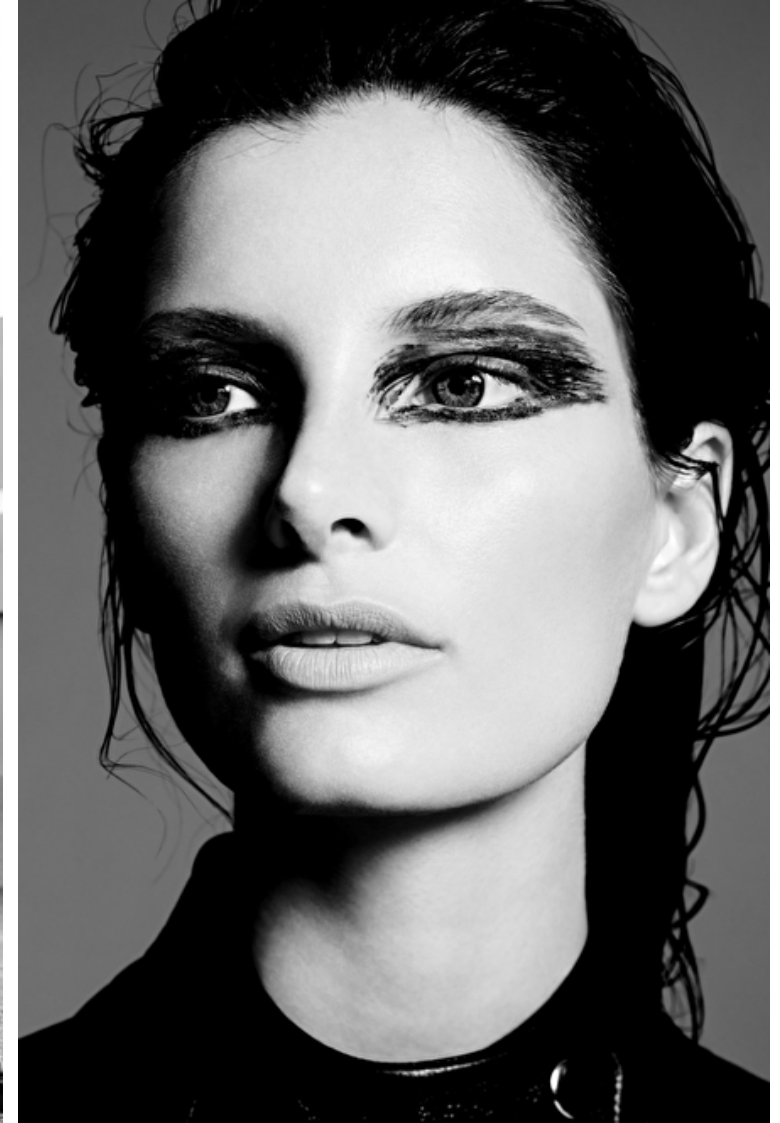

Select

MODEL MANAGEMENT

1400 Alton Rd Suite 103, Miami Beach, 33139, Florida, United States

Phone: (305) 672-6342 Fax: (305) 672-1749 Email: info.miami@selectmodel.com Website: <https://www.selectmodel.com/>

Ava Smith

Height 178cm / 5' 10.0"

Size EU/US 32 / 2

Bust 84cm / 33"

Waist 67cm / 26.5"

Hips 91cm / 36"

Shoes EU/US/UK 38 / 7.5 / 5

Eyes Blue

Hair Brown

Cup A