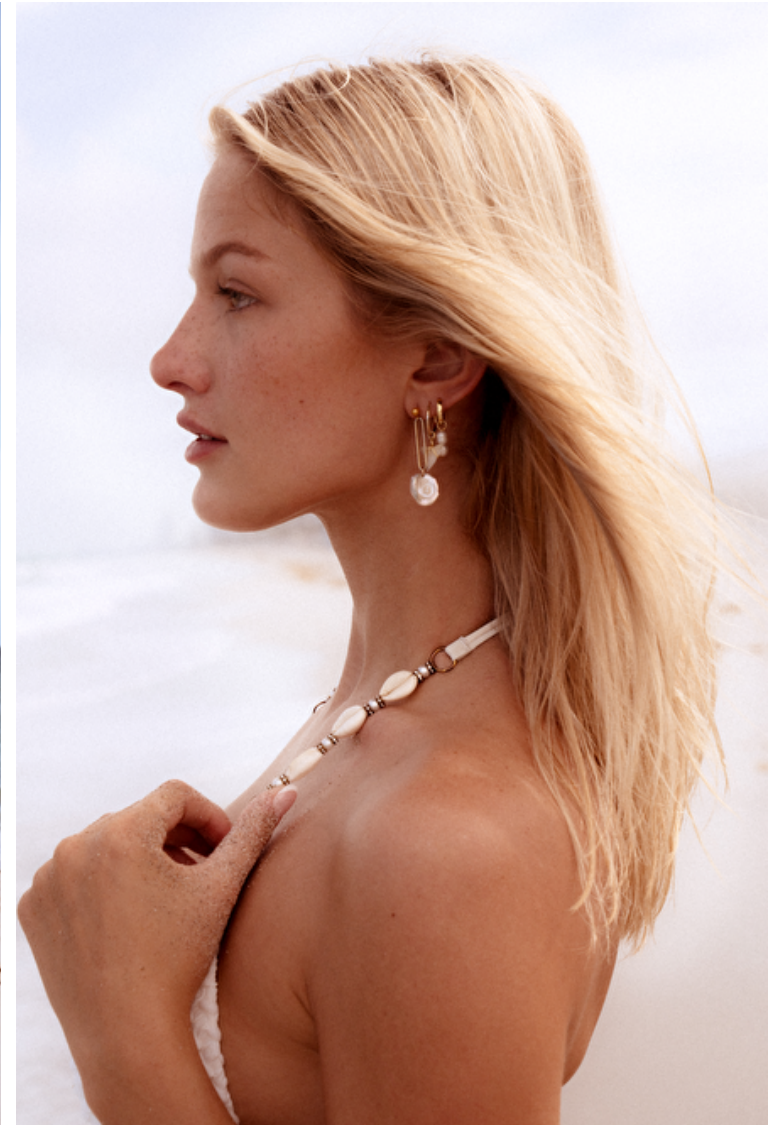

Select

MODEL MANAGEMENT

1400 Alton Rd Suite 103, Miami Beach, 33139, Florida, United States

Phone: (305) 672-6342 Fax: (305) 672-1749 Email: info.miami@selectmodel.com Website: <https://www.selectmodel.com/>

Ava Swanson

Height 173cm / 5' 8.0"

Size EU/US 32 / 2

Bust 86cm / 34"

Waist 64cm / 25"

Hips 91cm / 36"

Shoes EU/US/UK 39 / 8 / 6

Eyes Blue

Hair Blond

Cup C