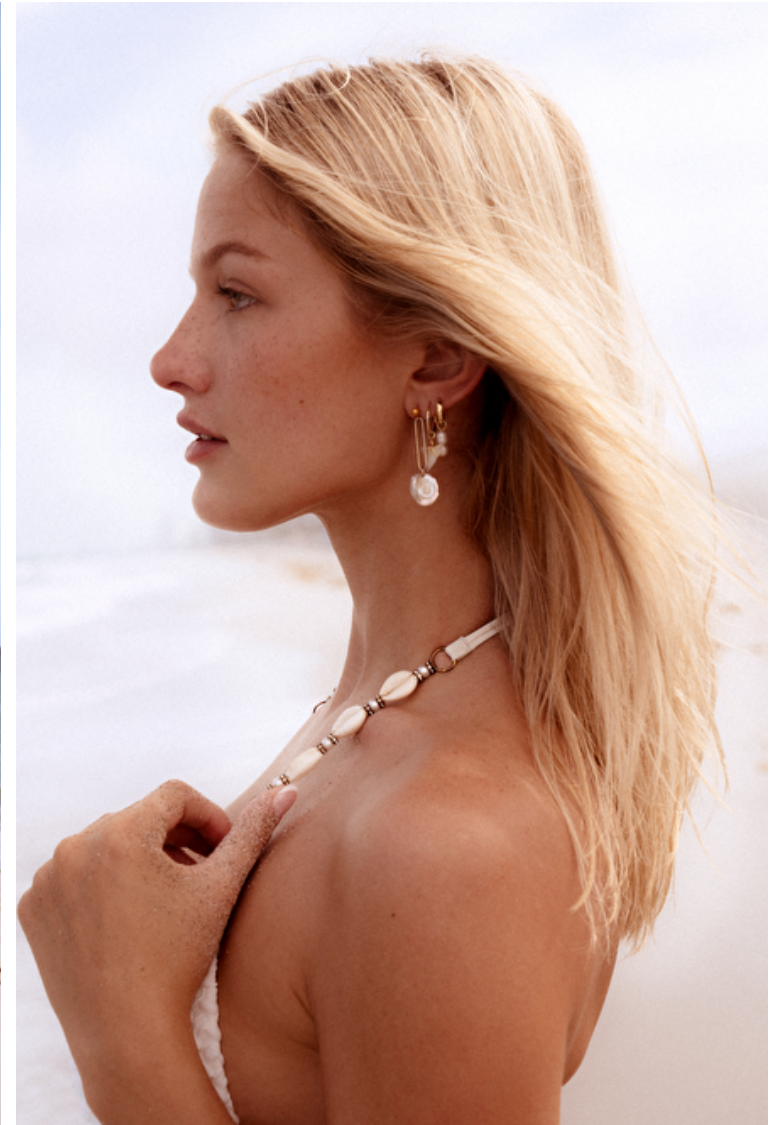

Select

MODEL MANAGEMENT

1400 Alton Rd Suite 103, Miami Beach, 33139, Florida, United States

Phone: (305) 672-6342 Fax: (305) 672-1749 Email: info.miami@selectmodel.com Website: <https://www.selectmodel.com/>

Ava Swanson

Height 173cm / 5' 8.0"

Size EU/US 32 / 2

Bust 86cm / 34"

Waist 64cm / 25"

Hips 91cm / 36"

Shoes EU/US/UK 39 / 8 / 6

Eyes Blue

Hair Blond

Cup C