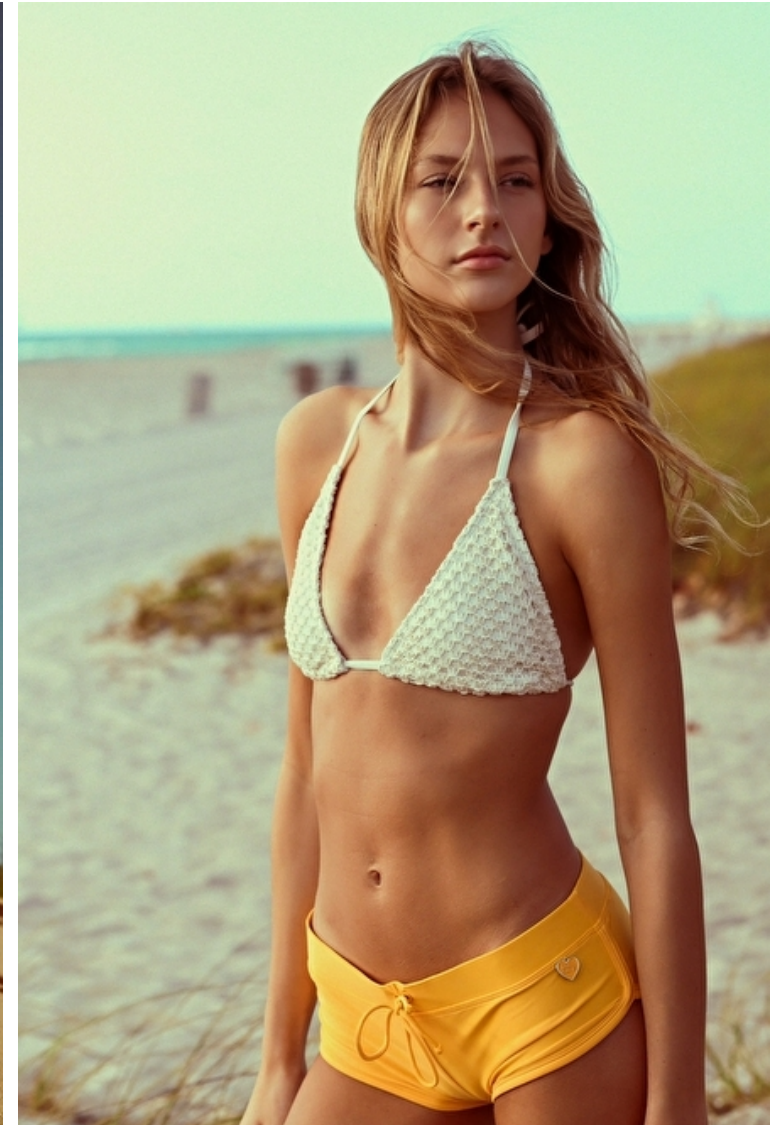

Avery Haney

Height 180cm / 5' 11.0"

Bust 81cm / 32"

Waist 66cm / 26"

Hips 84cm / 33"

Shoes EU/US/UK 42 / 10.5 / 9

Eyes Hazel

Hair Blond