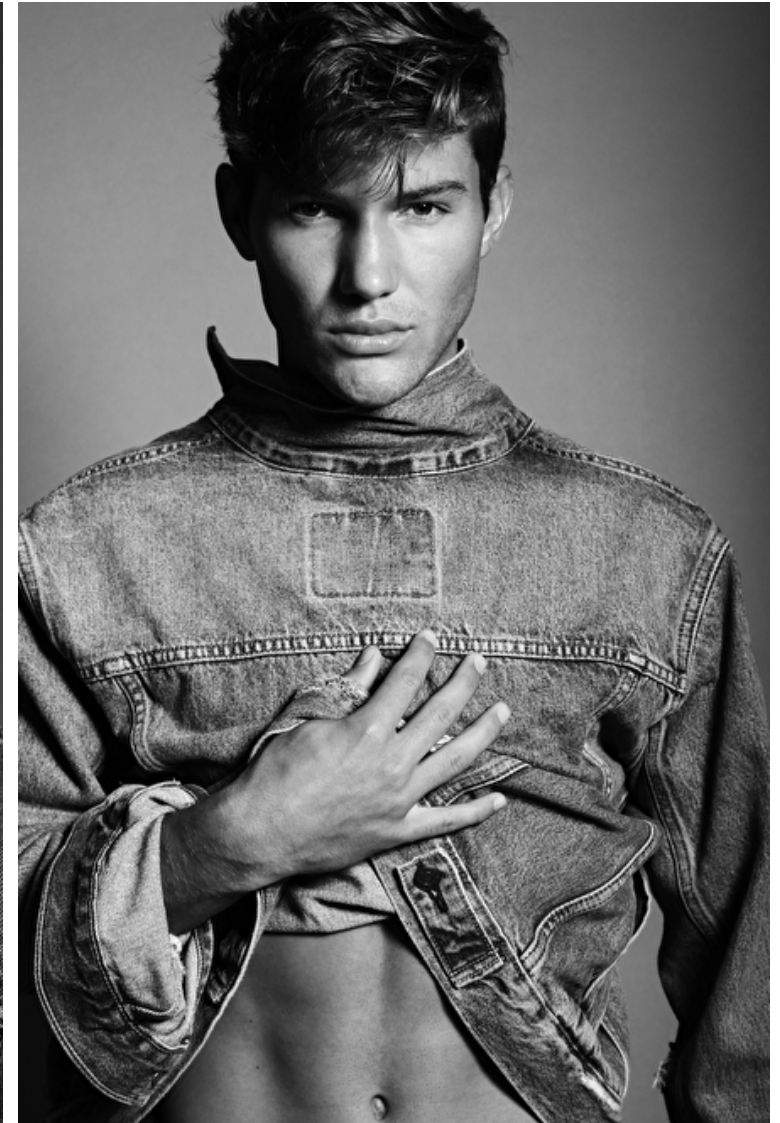

Select

MODEL MANAGEMENT

1400 Alton Rd Suite 103, Miami Beach, 33139, Florida, United States

Phone: (305) 672-6342 Fax: (305) 672-1749 Email: info.miami@selectmodel.com Website: <https://www.selectmodel.com/>

Barenger

Height 183cm / 6' 0.0"

Waist 76cm / 30"

Shoes EU/US/UK 44 / 11 / 9.5

Eyes Hazel

Hair Brown

Inseam 81cm / 32"

Suit size 48cm / 38"

Suit cut Regular