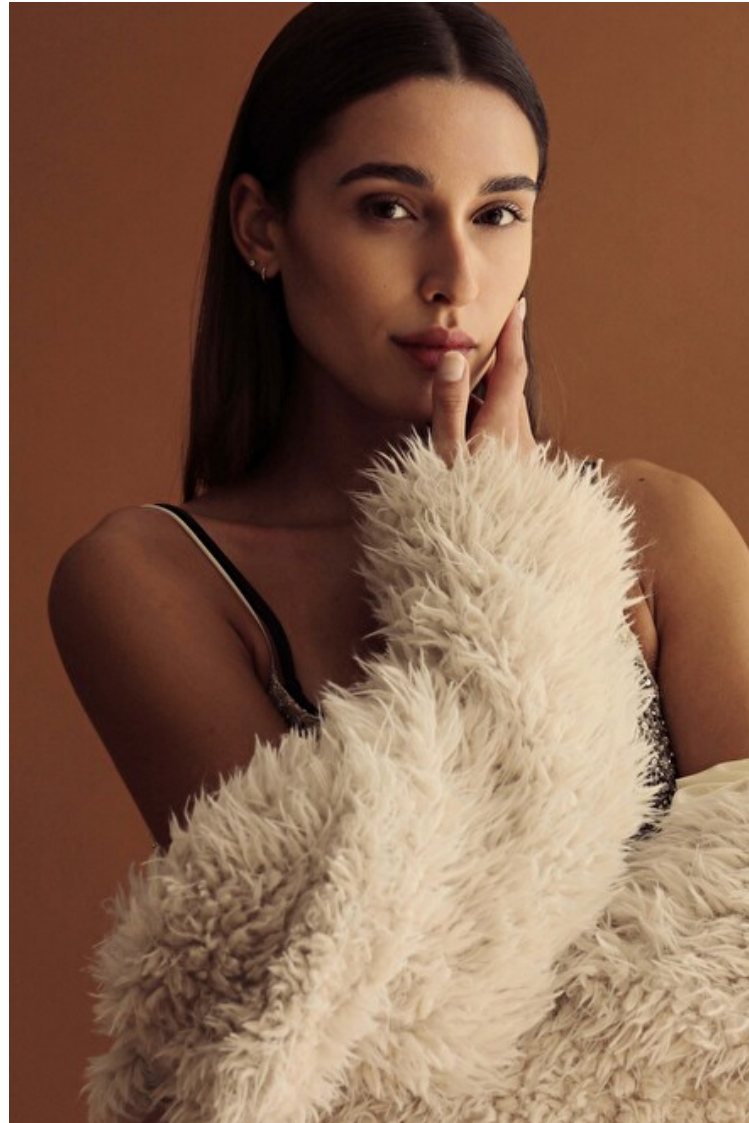

Select

MODEL MANAGEMENT

1400 Alton Rd Suite 103, Miami Beach, 33139, Florida, United States

Phone: (305) 672-6342 Fax: (305) 672-1749 Email: info.miami@selectmodel.com Website: <https://www.selectmodel.com/>

Bella Barbosa

Height 175cm / 5' 9.0"

Size EU/US 32 / 2

Bust 81cm / 32"

Waist 58cm / 23"

Hips 92cm / 36"

Shoes EU/US/UK 39.5 / 8.5 / 6

Eyes Brown

Hair Dark brown