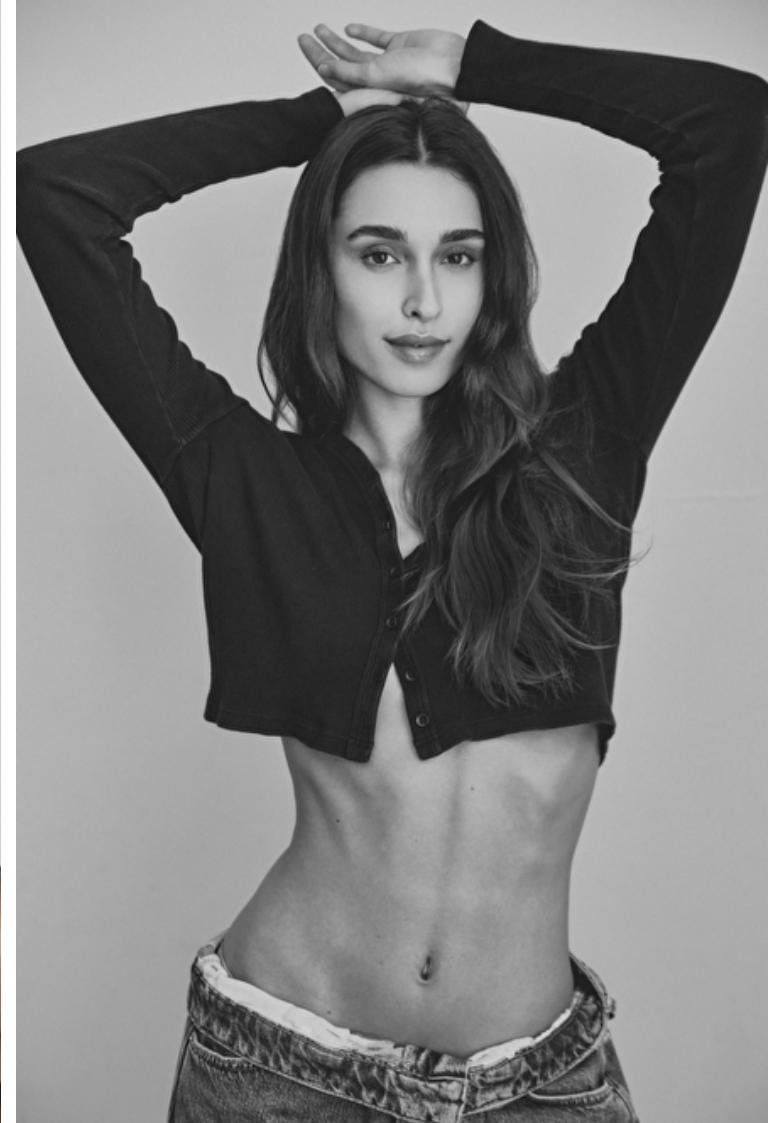

Select

MODEL MANAGEMENT

1400 Alton Rd Suite 103, Miami Beach, 33139, Florida, United States

Phone: (305) 672-6342 Fax: (305) 672-1749 Email: info.miami@selectmodel.com Website: <https://www.selectmodel.com/>

Bella Barbosa

Height 175cm / 5' 9.0"

Size EU/US 32 / 2

Bust 81cm / 32"

Waist 58cm / 23"

Hips 92cm / 36"

Shoes EU/US/UK 39.5 / 8.5 / 6

Eyes Brown

Hair Dark brown