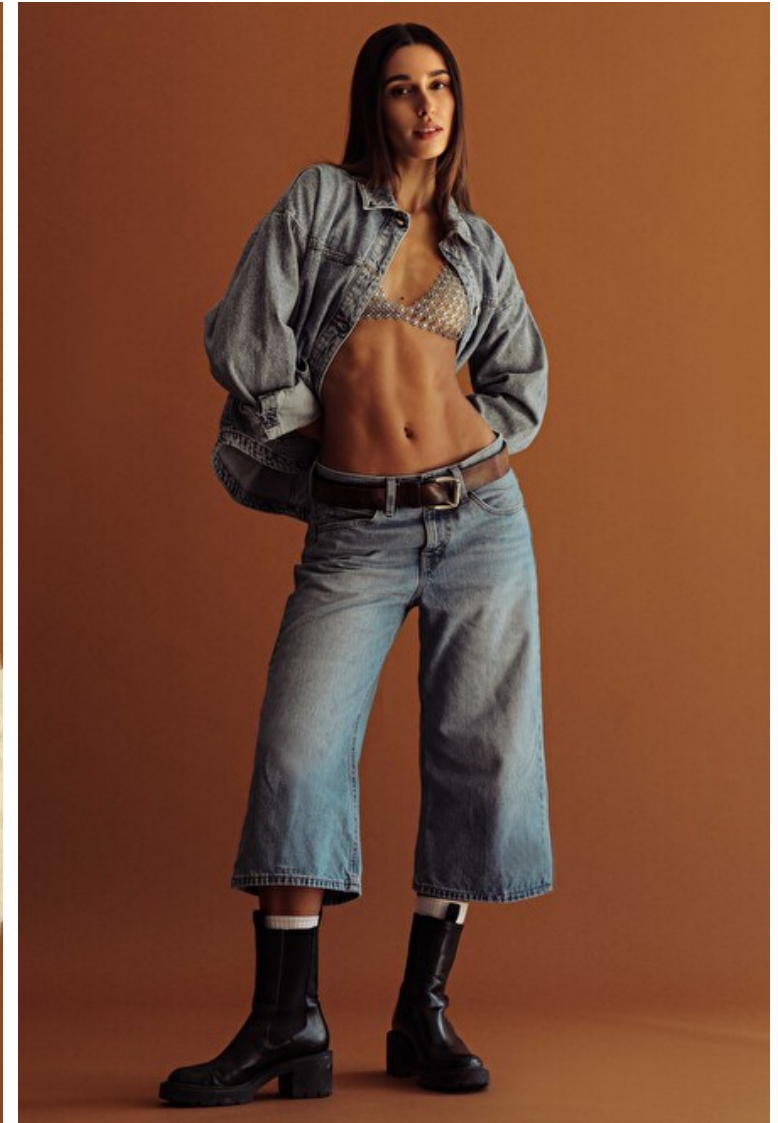

Select

MODEL MANAGEMENT

1400 Alton Rd Suite 103, Miami Beach, 33139, Florida, United States

Phone: (305) 672-6342 Fax: (305) 672-1749 Email: info.miami@selectmodel.com Website: <https://www.selectmodel.com/>

Bella Barbosa

Height 175cm / 5' 9.0"

Size EU/US 32 / 2

Bust 81cm / 32"

Waist 58cm / 23"

Hips 92cm / 36"

Shoes EU/US/UK 39.5 / 8.5 / 6

Eyes Brown

Hair Dark brown