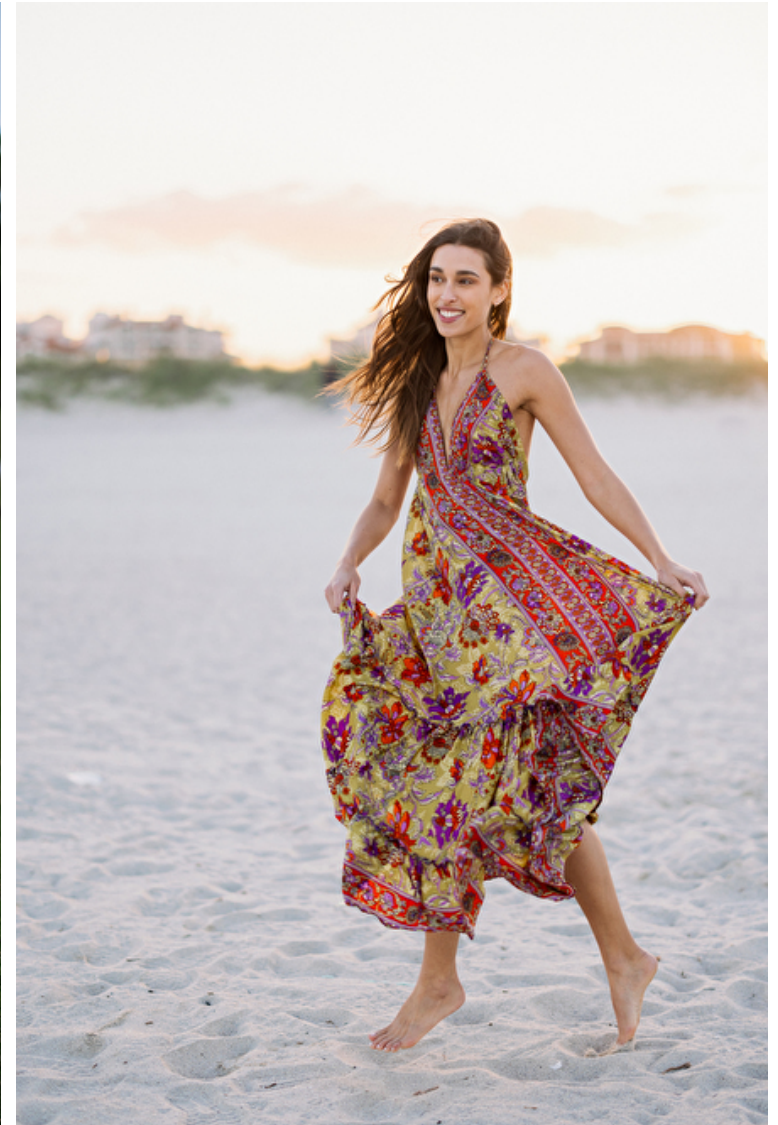

Select

MODEL MANAGEMENT

1400 Alton Rd Suite 103, Miami Beach, 33139, Florida, United States

Phone: (305) 672-6342 Fax: (305) 672-1749 Email: info.miami@selectmodel.com Website: <https://www.selectmodel.com/>

Bella Barbosa

Height 175cm / 5' 9.0"

Size EU/US 32 / 2

Bust 81cm / 32"

Waist 58cm / 23"

Hips 92cm / 36"

Shoes EU/US/UK 39.5 / 8.5 / 6

Eyes Brown

Hair Dark brown