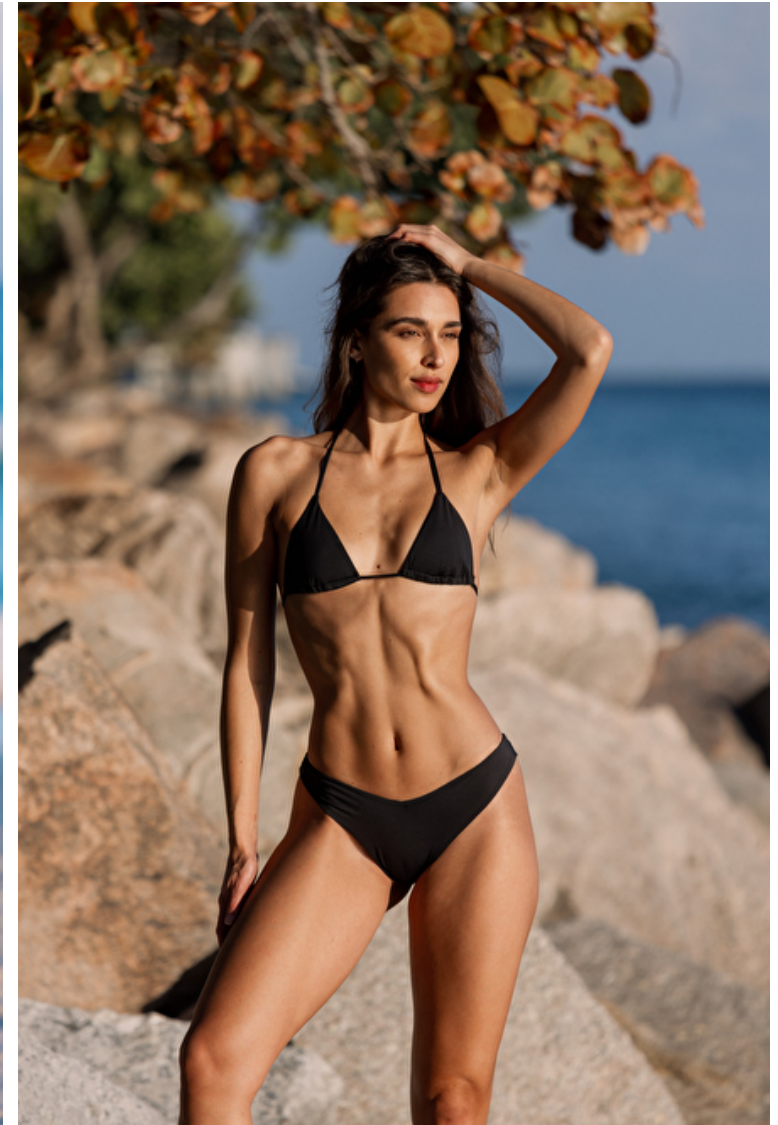

Select

MODEL MANAGEMENT

1400 Alton Rd Suite 103, Miami Beach, 33139, Florida, United States

Phone: (305) 672-6342 Fax: (305) 672-1749 Email: info.miami@selectmodel.com Website: <https://www.selectmodel.com/>

Bella Barbosa

Height 175cm / 5' 9.0"

Size EU/US 32 / 2

Bust 81cm / 32"

Waist 58cm / 23"

Hips 92cm / 36"

Shoes EU/US/UK 39.5 / 8.5 / 6

Eyes Brown

Hair Dark brown