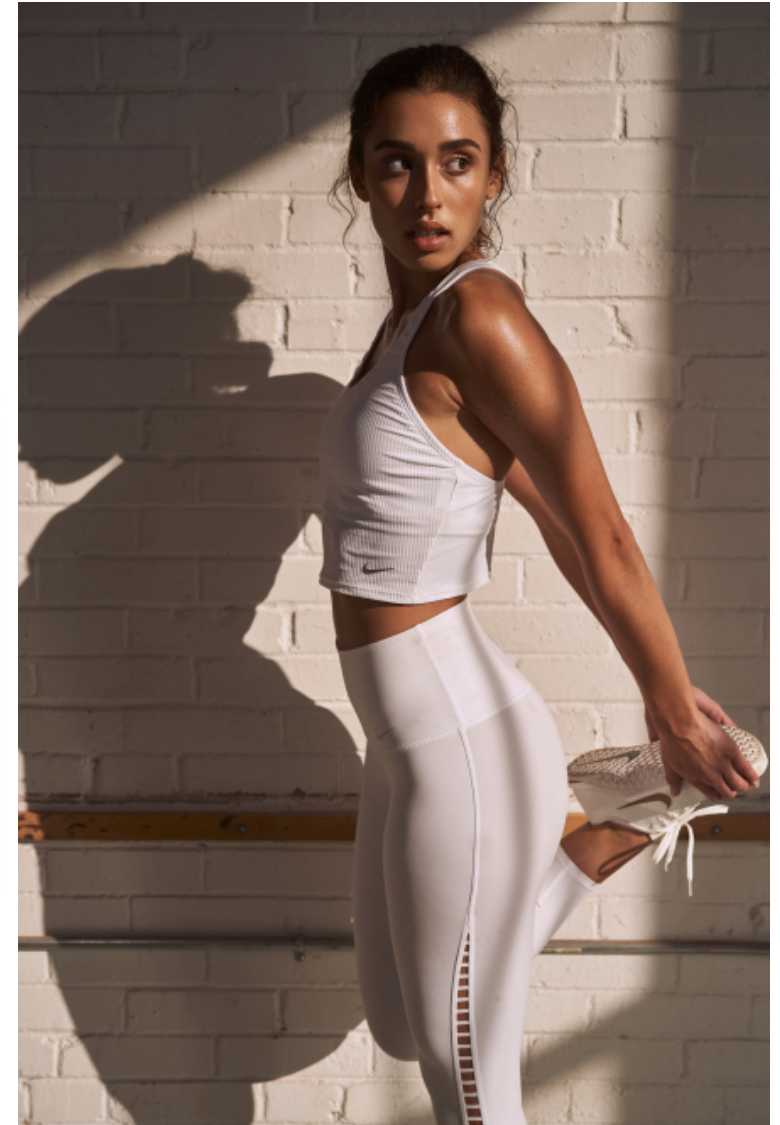

Select

MODEL MANAGEMENT

1400 Alton Rd Suite 103, Miami Beach, 33139, Florida, United States

Phone: (305) 672-6342 Fax: (305) 672-1749 Email: info.miami@selectmodel.com Website: <https://www.selectmodel.com/>

Bella Barbosa

Height 175cm / 5' 9.0"

Size EU/US 32 / 2

Bust 81cm / 32"

Waist 58cm / 23"

Hips 92cm / 36"

Shoes EU/US/UK 39.5 / 8.5 / 6

Eyes Brown

Hair Dark brown