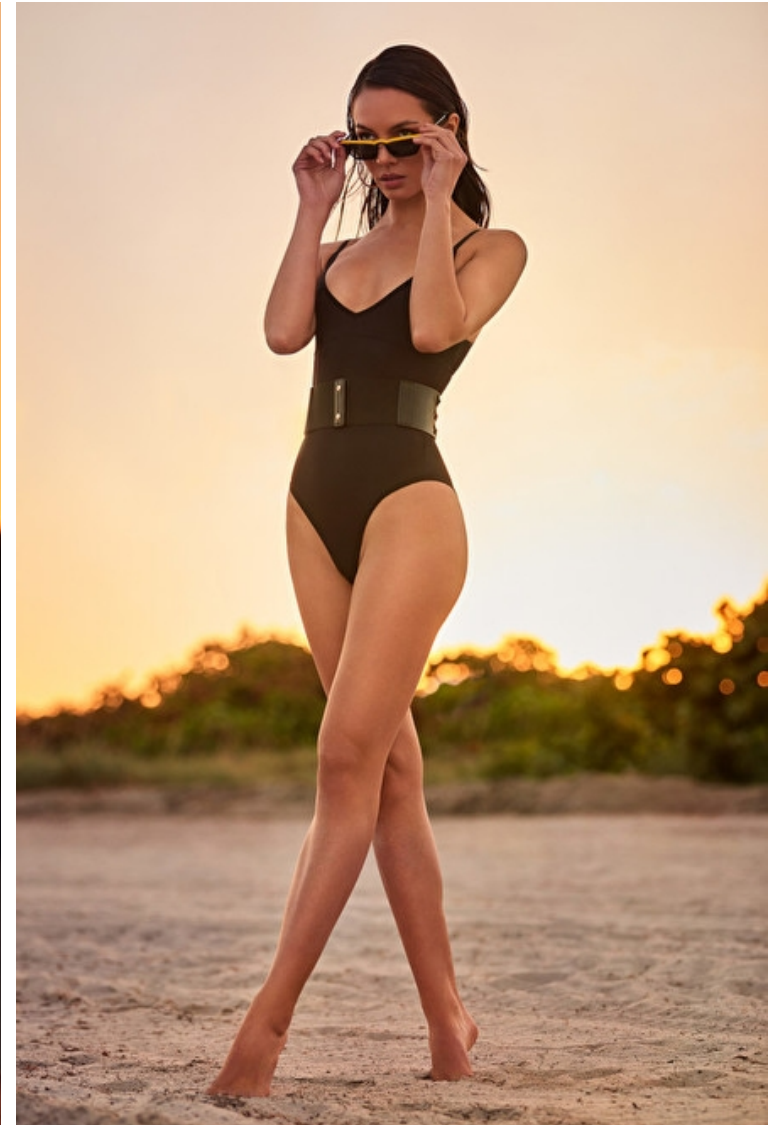

Select

MODEL MANAGEMENT

1400 Alton Rd Suite 103, Miami Beach, 33139, Florida, United States

Phone: (305) 672-6342 Fax: (305) 672-1749 Email: info.miami@selectmodel.com Website: <https://www.selectmodel.com/>

Bianca

Height 175cm / 5' 9.0"

Bust 81cm / 32"

Waist 61cm / 24"

Hips 87cm / 34.5"

Shoes EU/US/UK 39 / 8 / 6

Eyes Brown

Hair Brown

Cup B