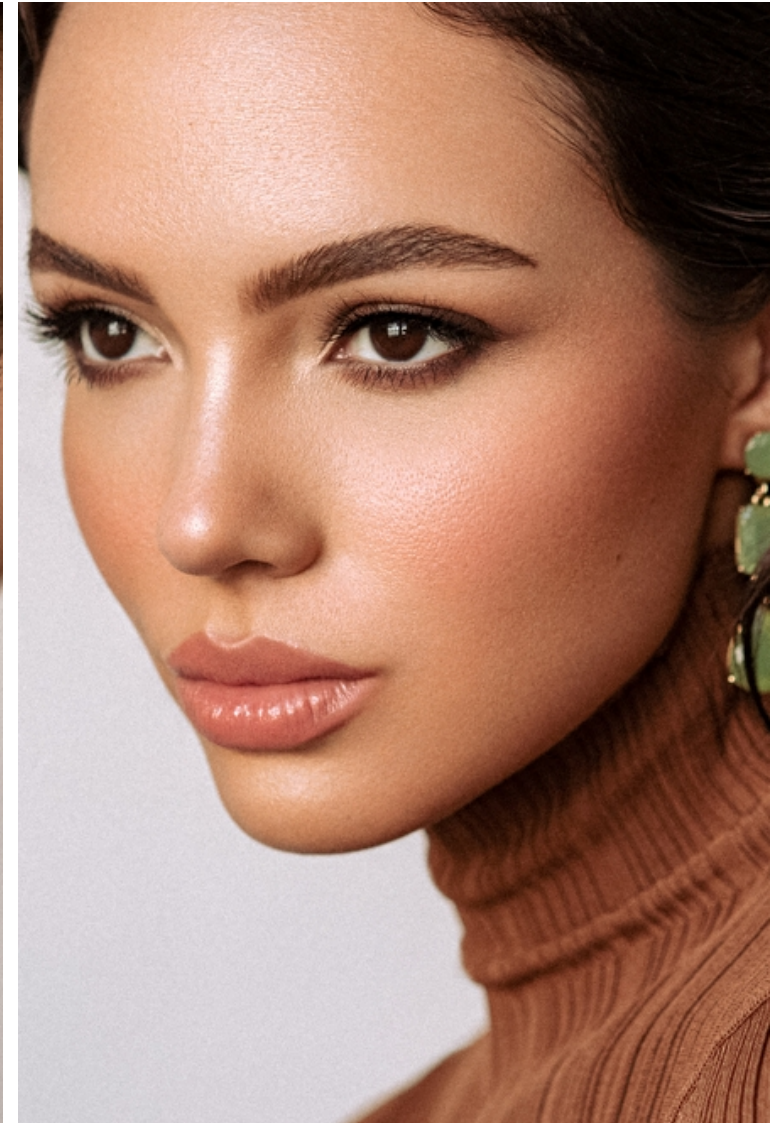

Select

MODEL MANAGEMENT

1400 Alton Rd Suite 103, Miami Beach, 33139, Florida, United States

Phone: (305) 672-6342 Fax: (305) 672-1749 Email: info.miami@selectmodel.com Website: <https://www.selectmodel.com/>

Bianca

Height 175cm / 5' 9.0"

Bust 81cm / 32"

Waist 61cm / 24"

Hips 87cm / 34.5"

Shoes EU/US/UK 39 / 8 / 6

Eyes Brown

Hair Brown

Cup B