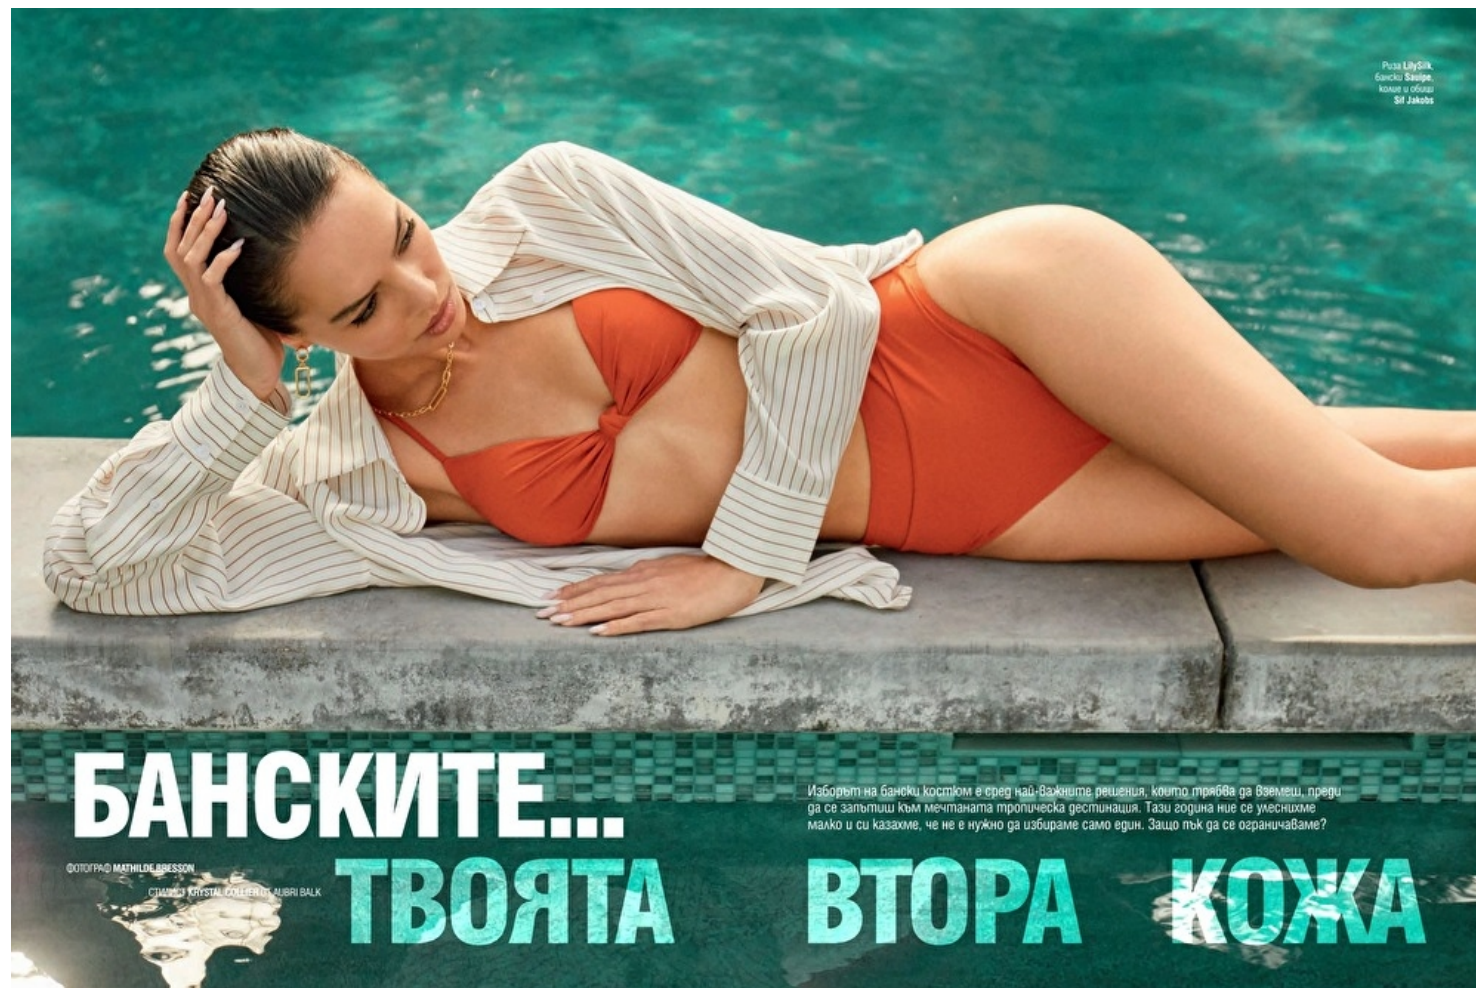

Select

MODEL MANAGEMENT

1400 Alton Rd Suite 103, Miami Beach, 33139, Florida, United States

Phone: (305) 672-6342 Fax: (305) 672-1749 Email: info.miami@selectmodel.com Website: <https://www.selectmodel.com/>

Bianca

Height 175cm / 5' 9.0"

Bust 81cm / 32"

Waist 61cm / 24"

Hips 87cm / 34.5"

Shoes EU/US/UK 39 / 8 / 6

Eyes Brown

Hair Brown

Cup B