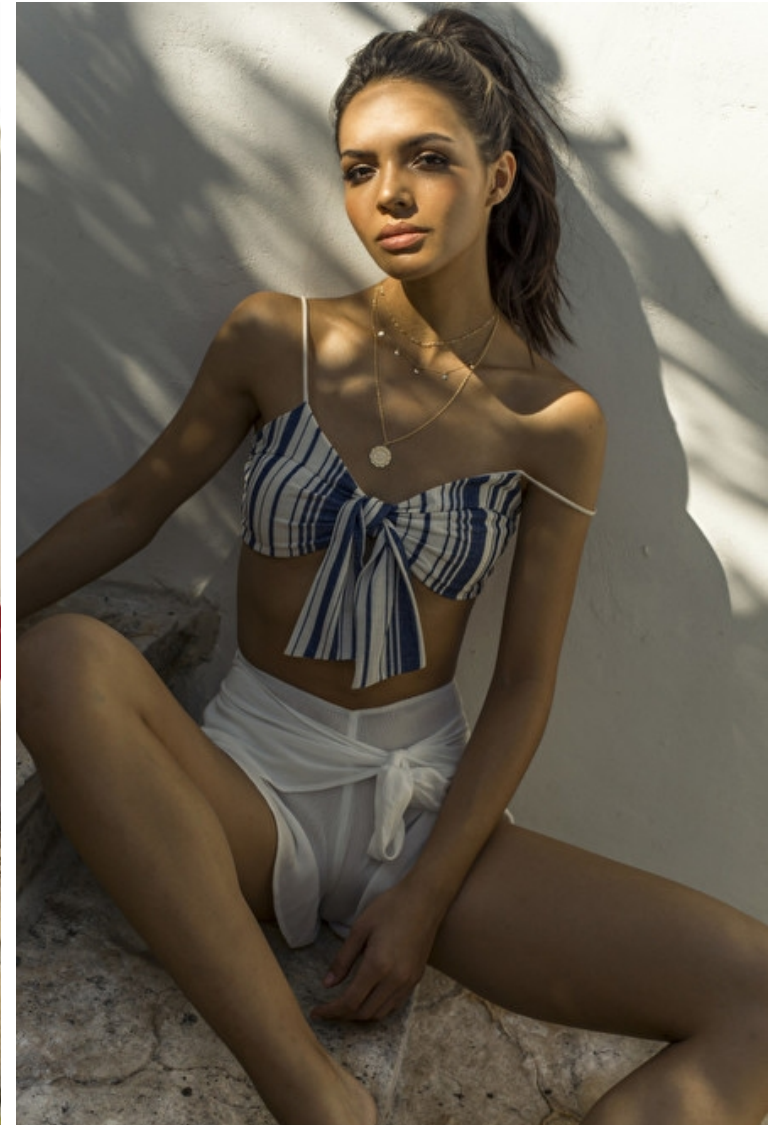

Select

MODEL MANAGEMENT

1400 Alton Rd Suite 103, Miami Beach, 33139, Florida, United States

Phone: (305) 672-6342 Fax: (305) 672-1749 Email: info.miami@selectmodel.com Website: <https://www.selectmodel.com/>

Bianca

Height 175cm / 5' 9.0"

Bust 81cm / 32"

Waist 61cm / 24"

Hips 87cm / 34.5"

Shoes EU/US/UK 39 / 8 / 6

Eyes Brown

Hair Brown

Cup B