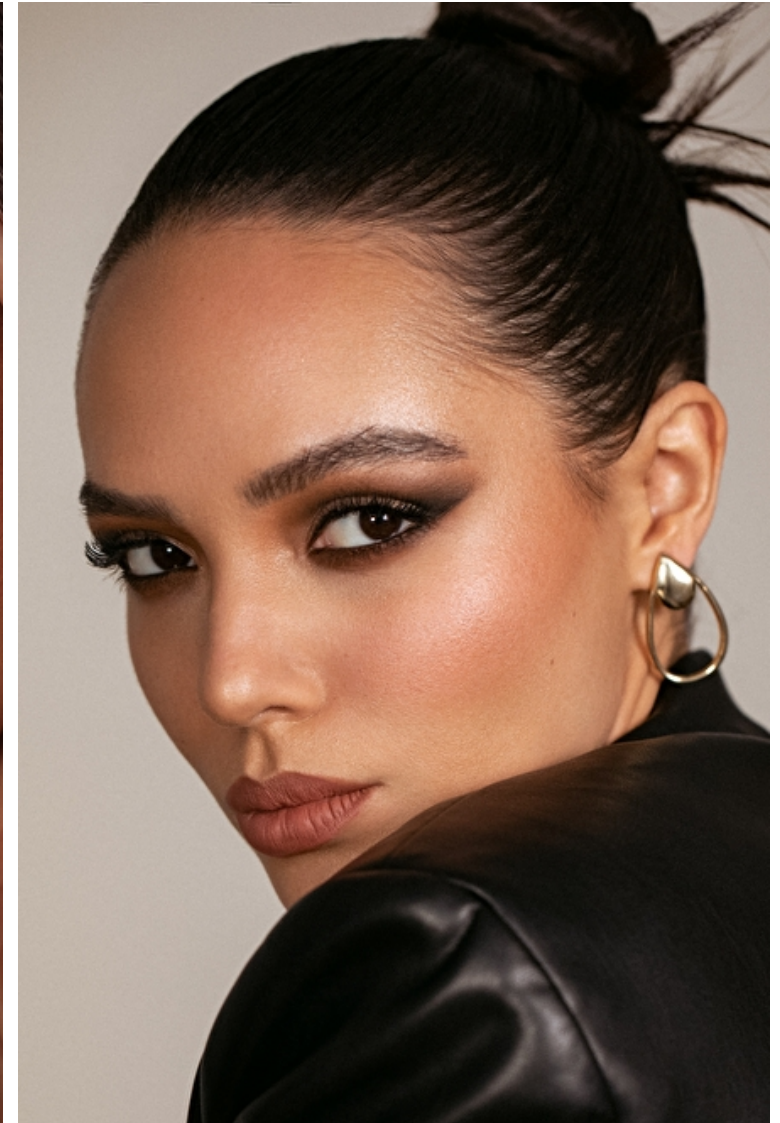

Select

MODEL MANAGEMENT

1400 Alton Rd Suite 103, Miami Beach, 33139, Florida, United States

Phone: (305) 672-6342 Fax: (305) 672-1749 Email: info.miami@selectmodel.com Website: <https://www.selectmodel.com/>

Bianca

Height 175cm / 5' 9.0"

Bust 81cm / 32"

Waist 61cm / 24"

Hips 87cm / 34.5"

Shoes EU/US/UK 39 / 8 / 6

Eyes Brown

Hair Brown

Cup B