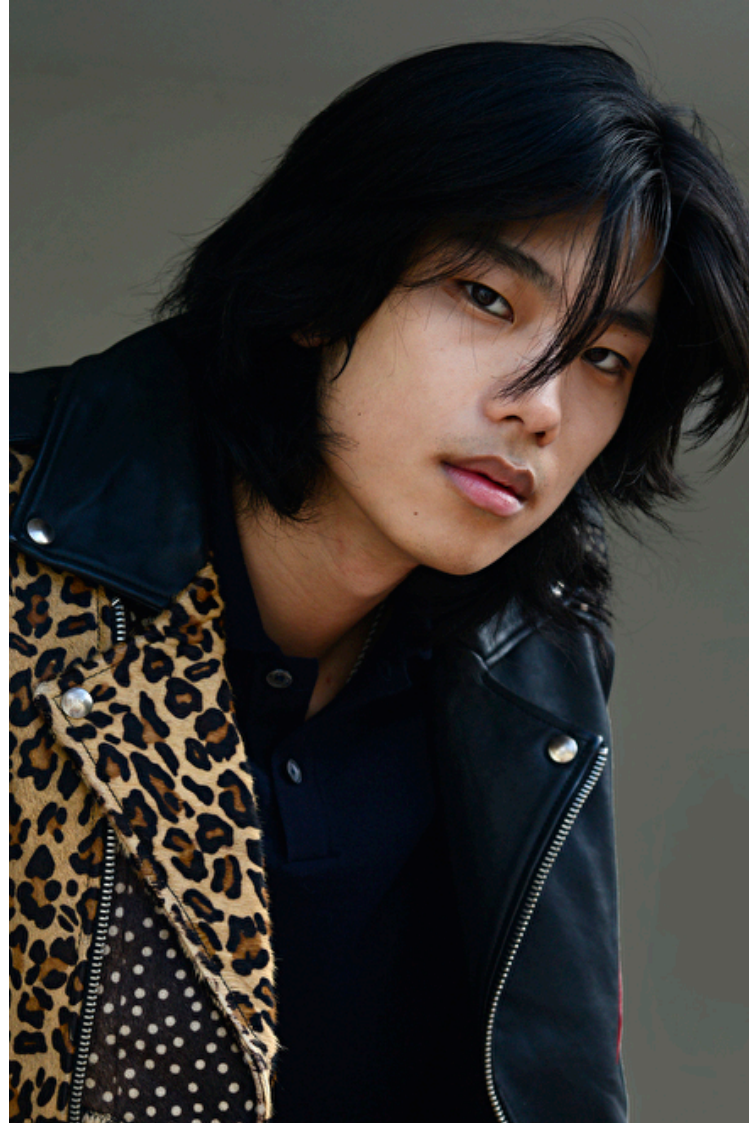

Select

MODEL MANAGEMENT

1400 Alton Rd Suite 103, Miami Beach, 33139, Florida, United States

Phone: (305) 672-6342 Fax: (305) 672-1749 Email: info.miami@selectmodel.com Website: <https://www.selectmodel.com/>

Brayden Sim

Height 187cm / 6' 1.5"

Waist 74cm / 29"

Shoes EU/US/UK 42.5 / 10 / 8.5

Eyes Brown

Hair Black

Inseam 84cm / 33"

Neck 39cm / 15.5"

Sleeve 82cm / 32.5"

Suit size 48cm / 38"