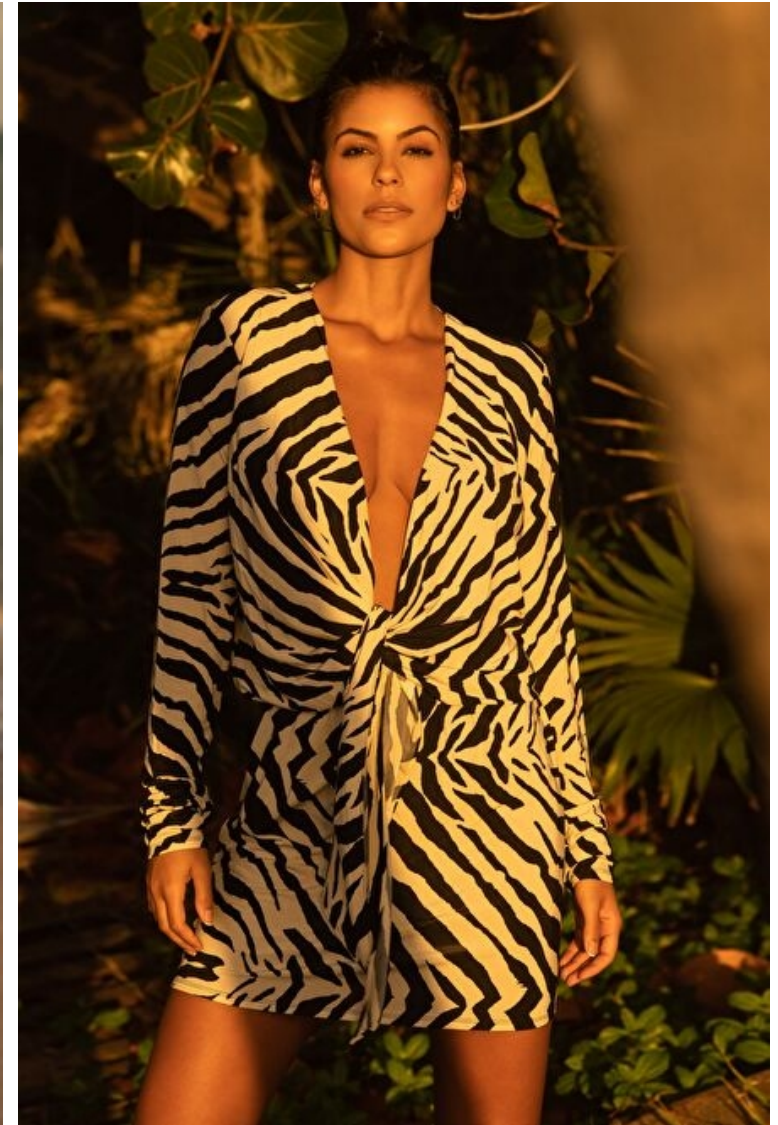

Select

MODEL MANAGEMENT

1400 Alton Rd Suite 103, Miami Beach, 33139, Florida, United States

Phone: (305) 672-6342 Fax: (305) 672-1749 Email: info.miami@selectmodel.com Website: <https://www.selectmodel.com/>

Camila Tavares

Height 177cm / 5' 9.5"

Bust 89cm / 35"

Waist 66cm / 26"

Hips 92cm / 36"

Shoes EU/US/UK 38 / 7.5 / 5

Hair Brown

Eyes Brown

Size EU/US 34 / 4

Cup B/C