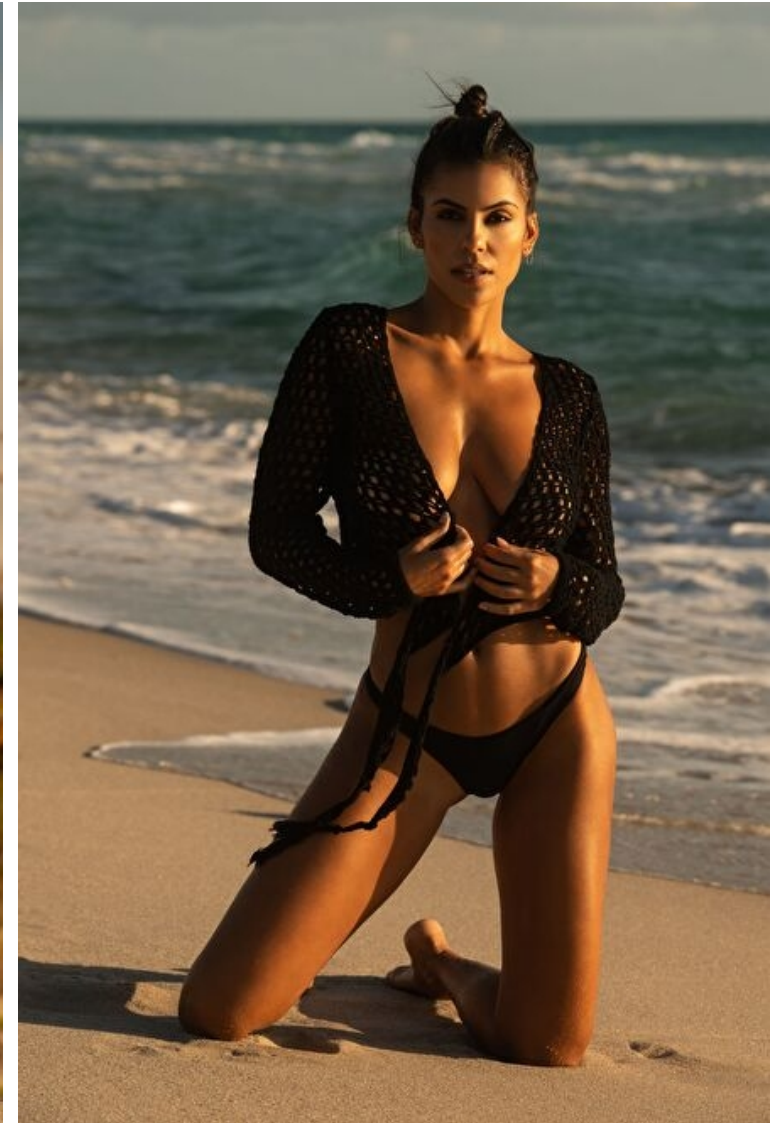

Select

MODEL MANAGEMENT

1400 Alton Rd Suite 103, Miami Beach, 33139, Florida, United States

Phone: (305) 672-6342 Fax: (305) 672-1749 Email: info.miami@selectmodel.com Website: <https://www.selectmodel.com/>

Camila Tavares

Height 177cm / 5' 9.5"

Bust 89cm / 35"

Waist 66cm / 26"

Hips 92cm / 36"

Shoes EU/US/UK 38 / 7.5 / 5

Hair Brown

Eyes Brown

Size EU/US 34 / 4

Cup B/C