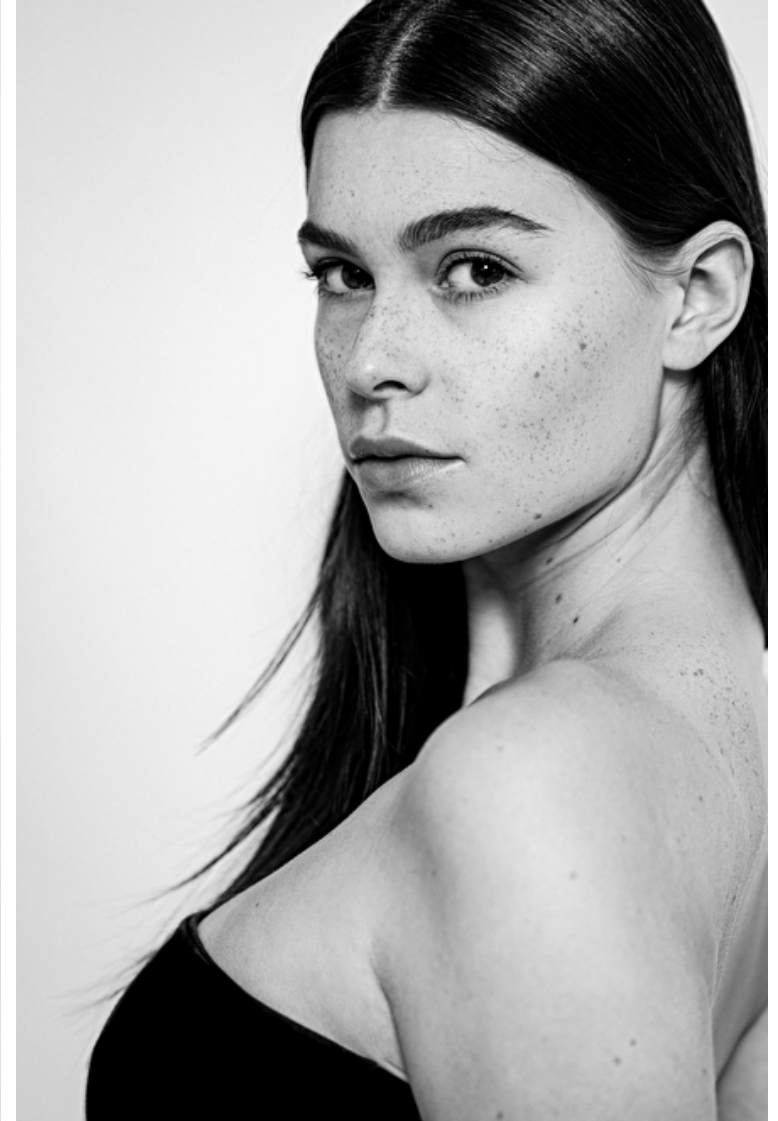

Select

MODEL MANAGEMENT

1400 Alton Rd Suite 103, Miami Beach, 33139, Florida, United States

Phone: (305) 672-6342 Fax: (305) 672-1749 Email: info.miami@selectmodel.com Website: <https://www.selectmodel.com/>

Caroline M

Height 175cm / 5' 9.0"

Size EU/US 32 / 2

Bust 86cm / 34"

Waist 63cm / 25"

Hips 89cm / 35"

Shoes EU/US/UK 37.5 / 7 / 4

Eyes Brown

Hair Brown

Cup C