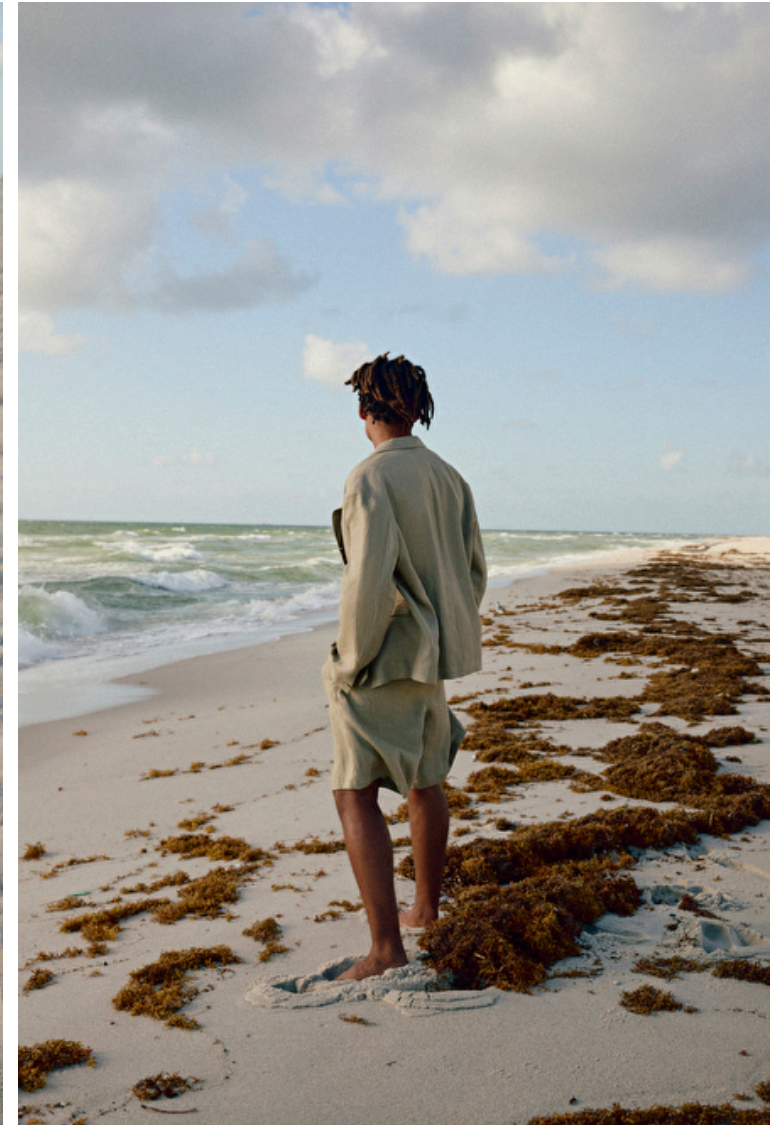

Select

MODEL MANAGEMENT

1400 Alton Rd Suite 103, Miami Beach, 33139, Florida, United States

Phone: (305) 672-6342 Fax: (305) 672-1749 Email: info.miami@selectmodel.com Website: <https://www.selectmodel.com/>

Caron Jones

Height 187cm / 6' 1.5"

Waist 84cm / 33"

Shoes EU/US/UK 42 / 9.5 / 8

Eyes Brown

Hair Brown

Inseam 81cm / 32"