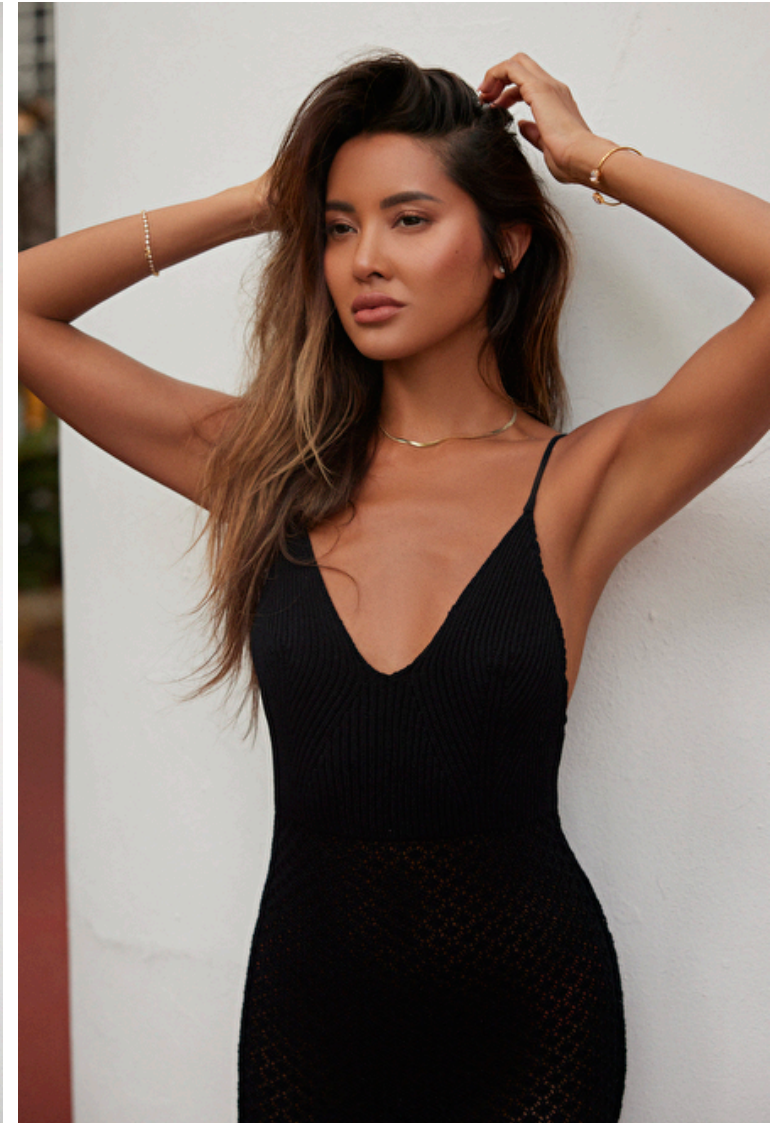

Select

MODEL MANAGEMENT

1400 Alton Rd Suite 103, Miami Beach, 33139, Florida, United States

Phone: (305) 672-6342 Fax: (305) 672-1749 Email: info.miami@selectmodel.com Website: <https://www.selectmodel.com/>

Cassandra Dawn

Height 168cm / 5' 6.0"

Size EU/US 32 / 2

Bust 81cm / 32"

Waist 58cm / 23"

Hips 85cm / 33.5"

Shoes EU/US/UK 38 / 7.5 / 5

Eyes Brown

Hair Brown

Cup B