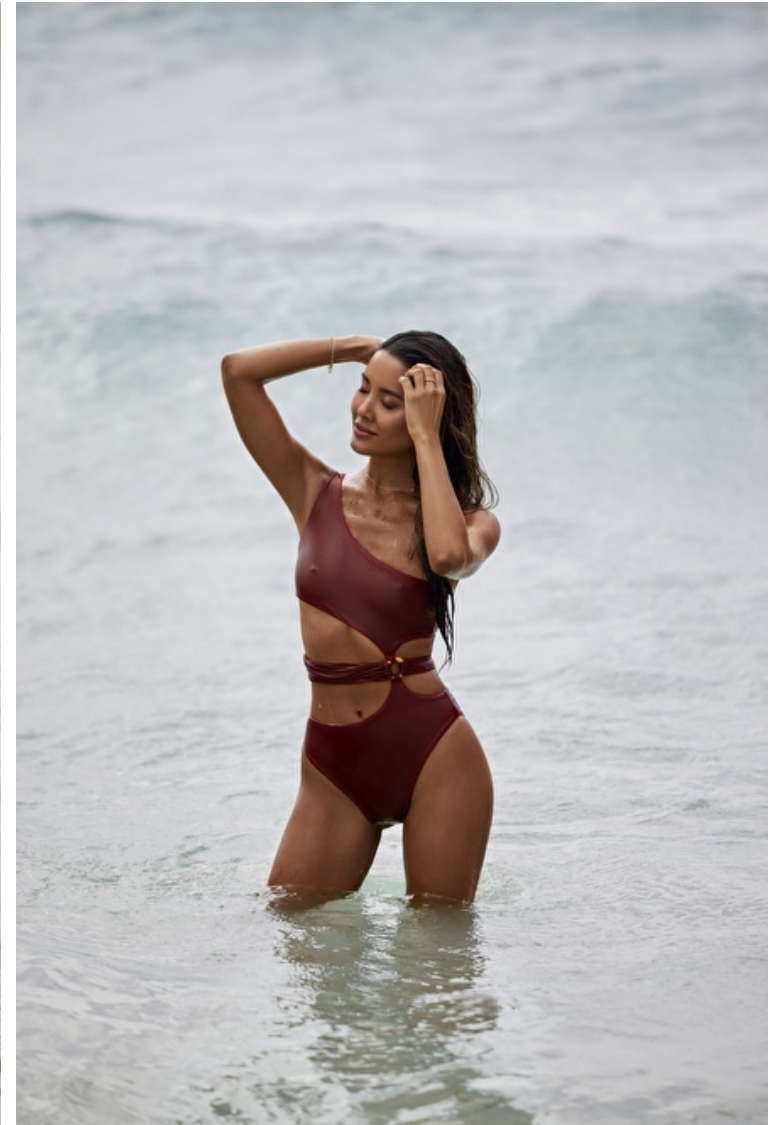

Select

MODEL MANAGEMENT

1400 Alton Rd Suite 103, Miami Beach, 33139, Florida, United States

Phone: (305) 672-6342 Fax: (305) 672-1749 Email: info.miami@selectmodel.com Website: <https://www.selectmodel.com/>

Cassandra Dawn

Height 168cm / 5' 6.0"

Size EU/US 32 / 2

Bust 81cm / 32"

Waist 58cm / 23"

Hips 85cm / 33.5"

Shoes EU/US/UK 38 / 7.5 / 5

Eyes Brown

Hair Brown

Cup B