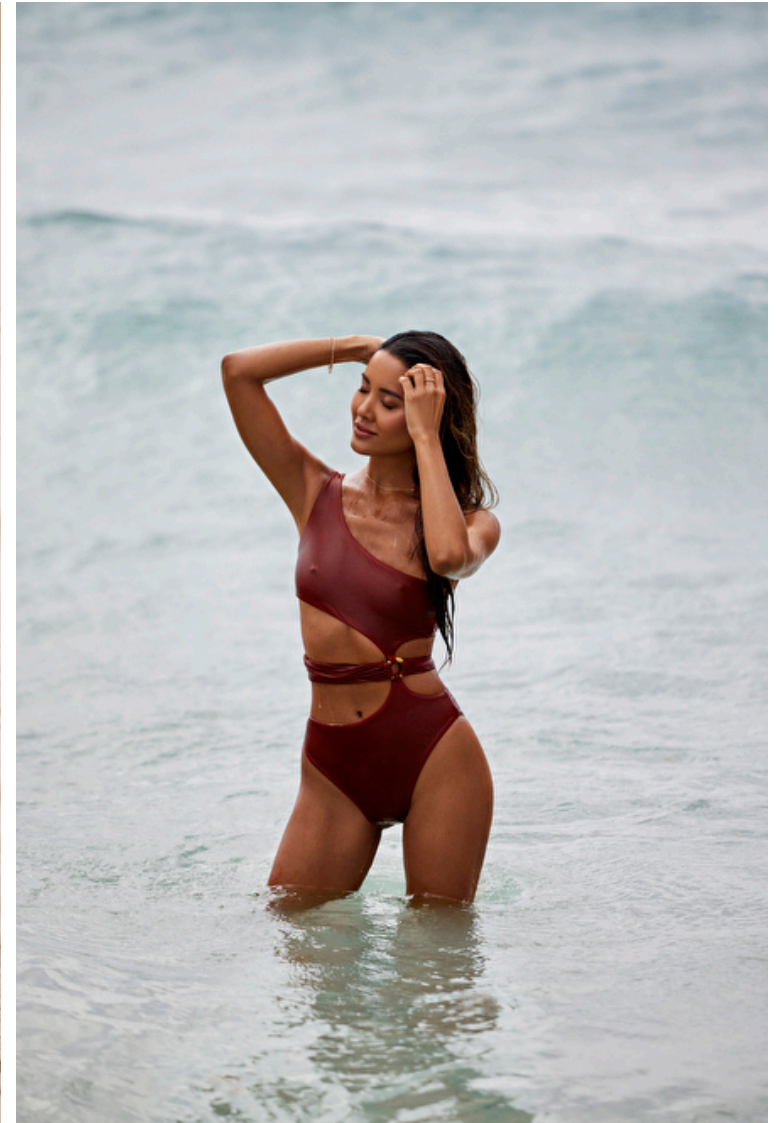

Select

MODEL MANAGEMENT

1400 Alton Rd Suite 103, Miami Beach, 33139, Florida, United States

Phone: (305) 672-6342 Fax: (305) 672-1749 Email: info.miami@selectmodel.com Website: <https://www.selectmodel.com/>

Cassandra Dawn

Height 168cm / 5' 6.0"

Size EU/US 32 / 2

Bust 81cm / 32"

Waist 58cm / 23"

Hips 85cm / 33.5"

Shoes EU/US/UK 38 / 7.5 / 5

Eyes Brown

Hair Brown

Cup B