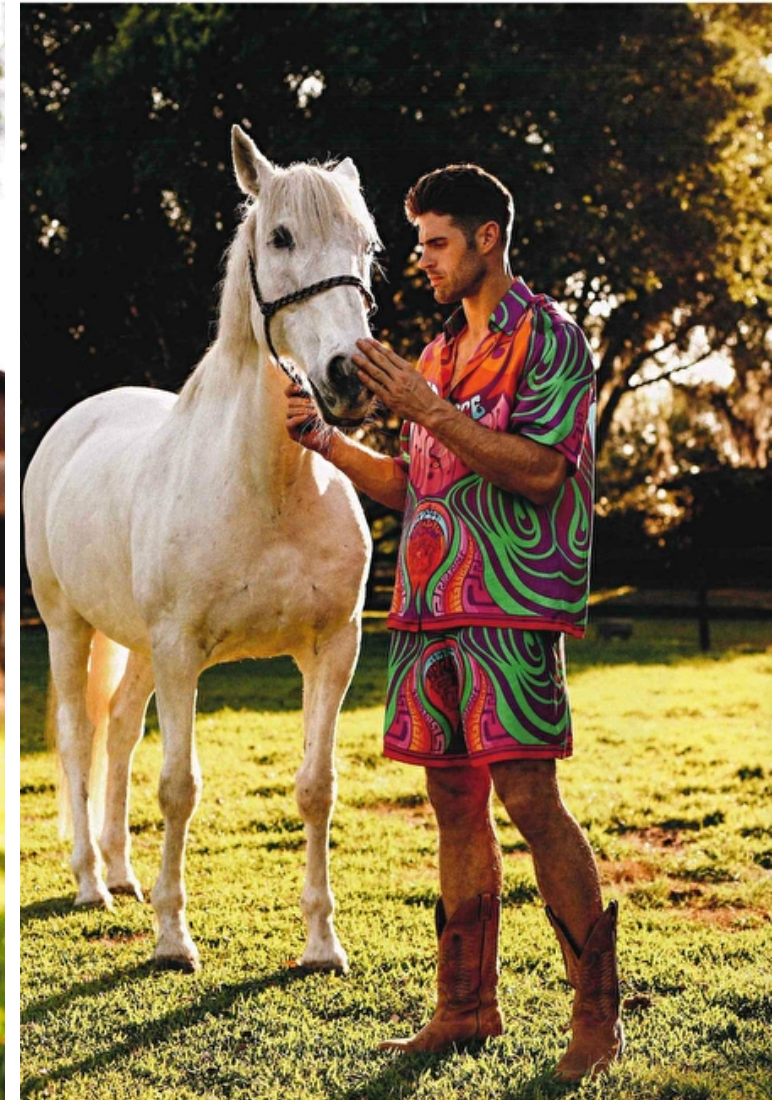

Select

MODEL MANAGEMENT

1400 Alton Rd Suite 103, Miami Beach, 33139, Florida, United States

Phone: (305) 672-6342 Fax: (305) 672-1749 Email: info.miami@selectmodel.com Website: <https://www.selectmodel.com/>

Chad White

Height 188cm / 6' 2.0"

Waist 81cm / 32"

Shoes EU/US/UK 44.5 / 11.5 /
10

Eyes Brown

Hair Brown

Inseam 81cm / 32"

Suit size 50cm / 40"

Suit cut Regular