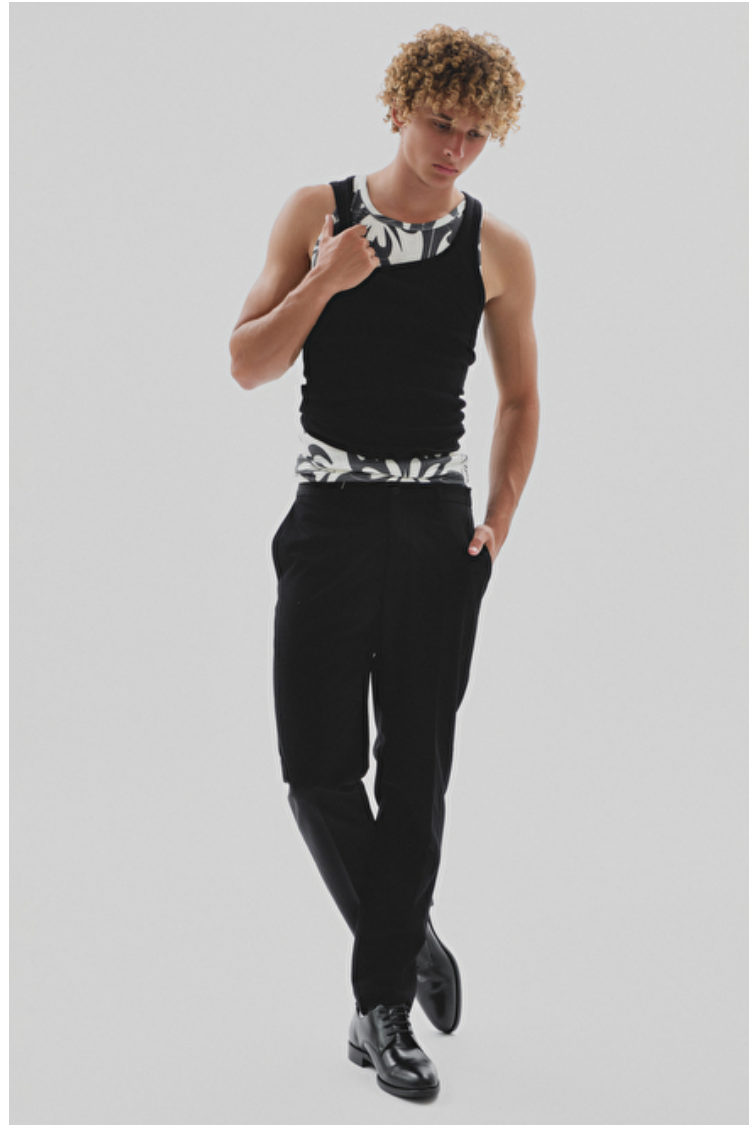

Select

MODEL MANAGEMENT

1400 Alton Rd Suite 103, Miami Beach, 33139, Florida, United States

Phone: (305) 672-6342 Fax: (305) 672-1749 Email: info.miami@selectmodel.com Website: <https://www.selectmodel.com/>

Chase Ballentine

Height 188cm / 6' 2.0"

Waist 77cm / 30.5"

Shoes EU/US/UK 43.5 / 10.5 / 9

Eyes Blue

Hair Blond

Inseam 86cm / 34"

Neck 38cm / 15"

Sleeve 86cm / 34"

Suit size 50cm / 40"

Suit cut Long