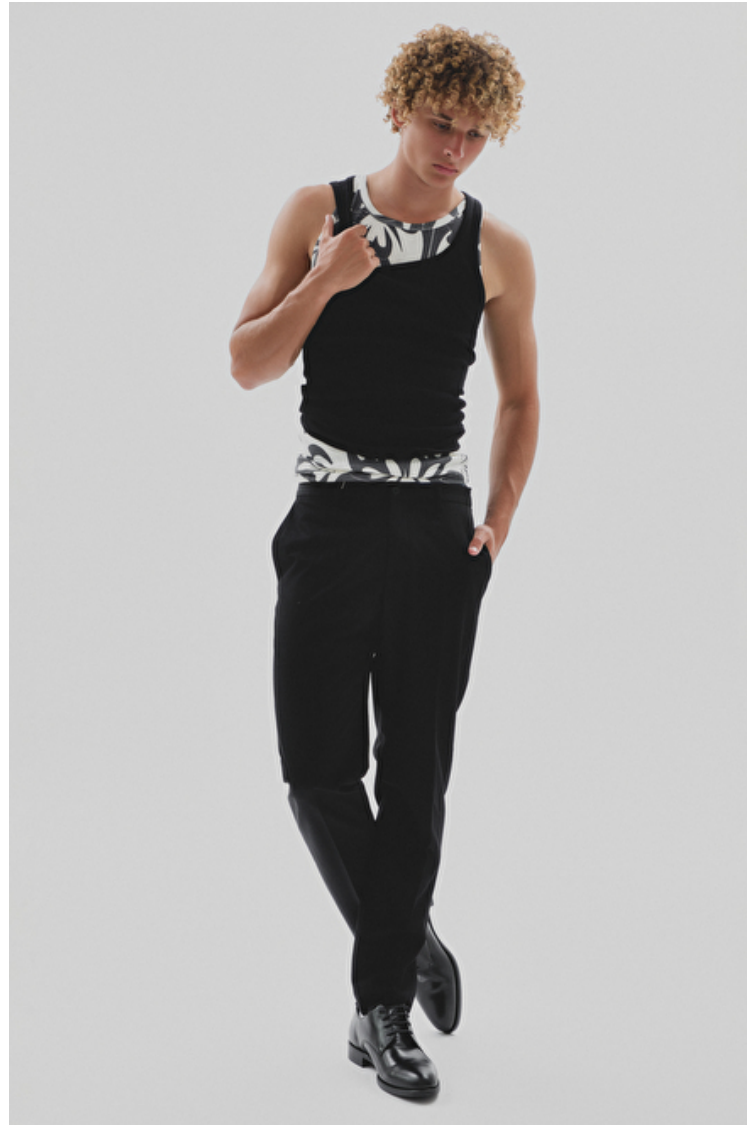

Select

MODEL MANAGEMENT

1400 Alton Rd Suite 103, Miami Beach, 33139, Florida, United States

Phone: (305) 672-6342 Fax: (305) 672-1749 Email: info.miami@selectmodel.com Website: <https://www.selectmodel.com/>

Chase Ballentine

Height 188cm / 6' 2.0"

Waist 77cm / 30.5"

Shoes EU/US/UK 43.5 / 10.5 / 9

Eyes Blue

Hair Blond

Inseam 86cm / 34"

Neck 38cm / 15"

Sleeve 86cm / 34"

Suit size 50cm / 40"

Suit cut Long