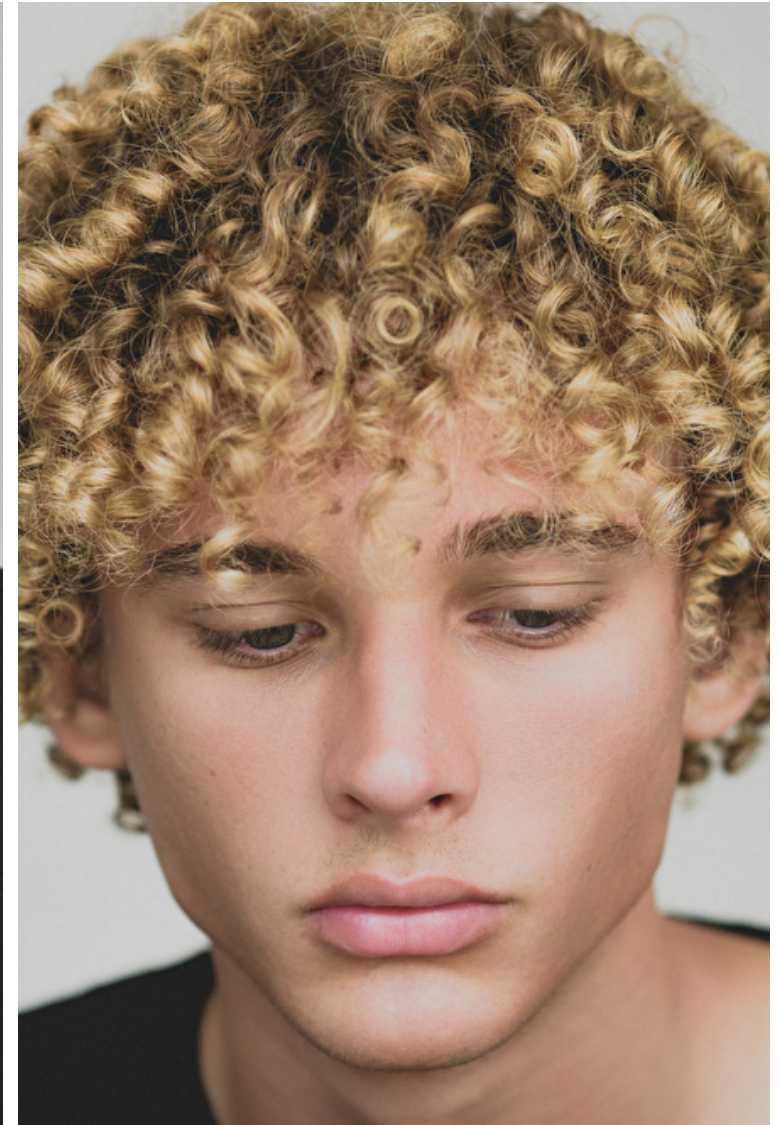

Chase Ballentine

Height 188cm / 6' 2.0"

Waist 77cm / 30.5"

Shoes EU/US/UK 43.5 / 10.5 / 9

Eyes Blue

Hair Blond

Inseam 86cm / 34"

Neck 38cm / 15"

Sleeve 86cm / 34"

Suit size 50cm / 40"

Suit cut Long