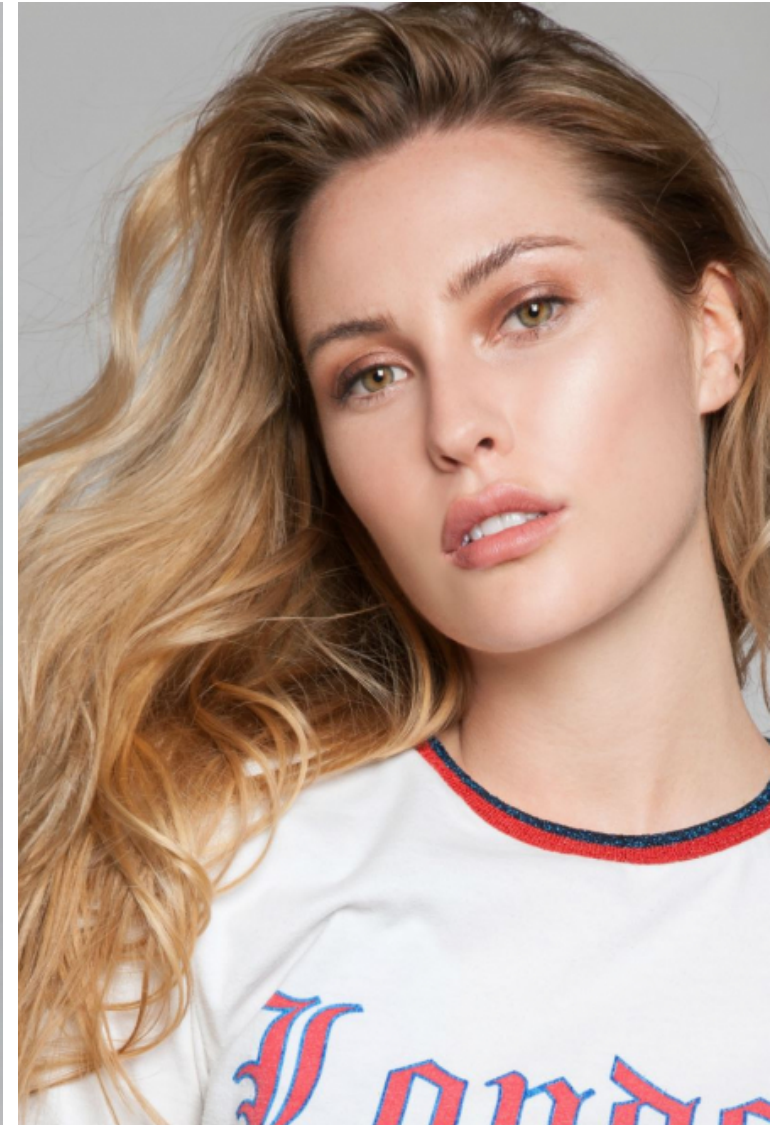

Select

MODEL MANAGEMENT

1400 Alton Rd Suite 103, Miami Beach, 33139, Florida, United States

Phone: (305) 672-6342 Fax: (305) 672-1749 Email: info.miami@selectmodel.com Website: <https://www.selectmodel.com/>

Chloe Loughnan

Height 178cm / 5' 10.0"

Bust 81cm / 32"

Waist 62cm / 24.5"

Hips 90cm / 35.5"

Shoes EU/US/UK 40.5 / 9.5 / 7

Hair Dark blond

Eyes Hazel

Size EU/US 34 / 4

Cup C