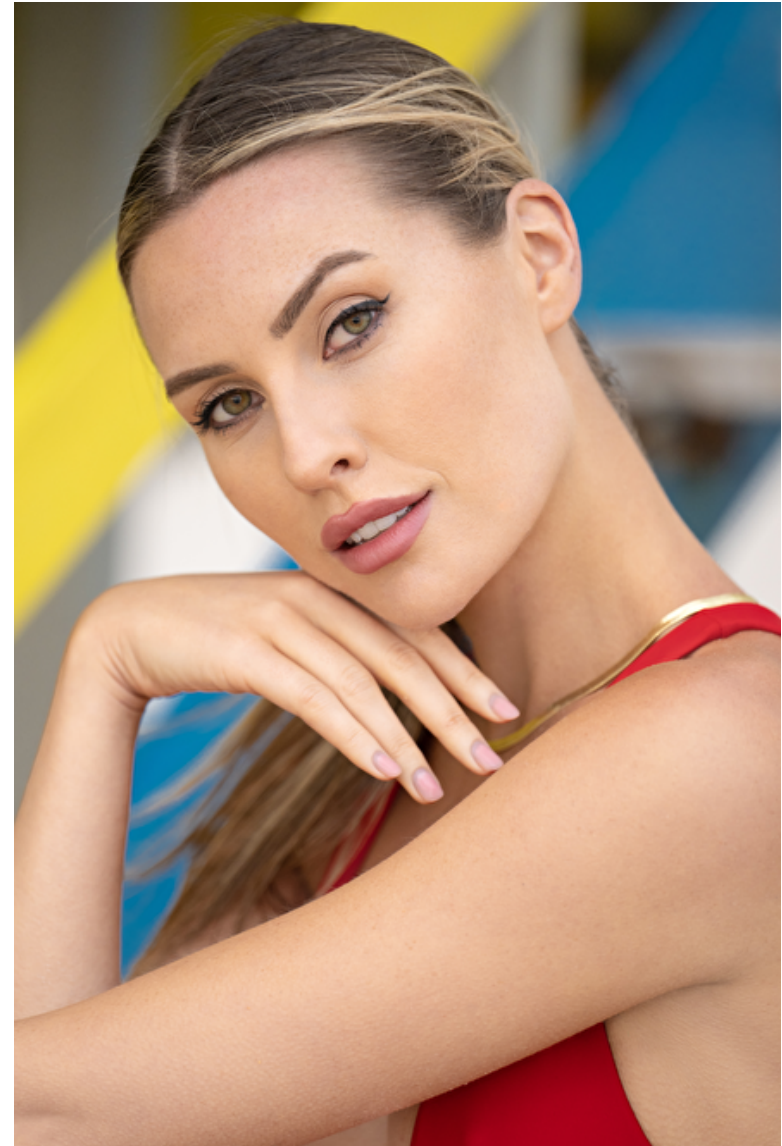

Chloe Loughnan

Height 178cm / 5' 10.0"

Bust 81cm / 32"

Waist 62cm / 24.5"

Hips 90cm / 35.5"

Shoes EU/US/UK 40.5 / 9.5 / 7

Hair Dark blond

Eyes Hazel

Size EU/US 34 / 4

Cup C