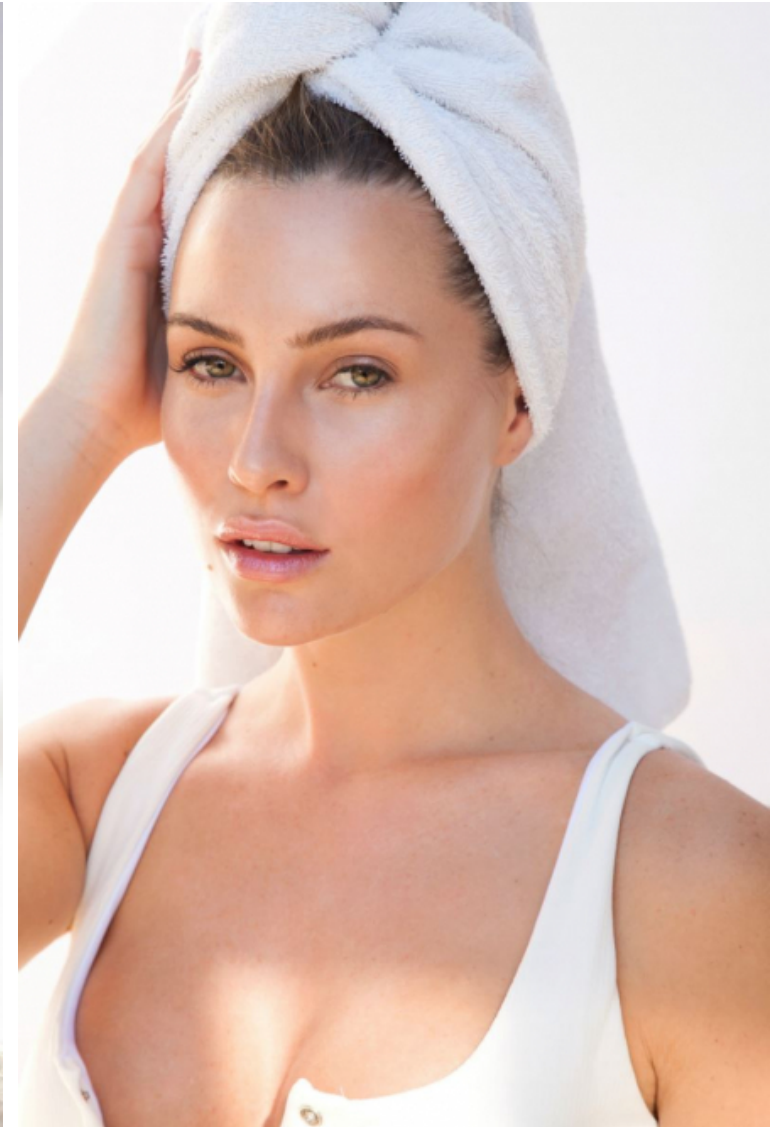

Select

MODEL MANAGEMENT

1400 Alton Rd Suite 103, Miami Beach, 33139, Florida, United States

Phone: (305) 672-6342 Fax: (305) 672-1749 Email: info.miami@selectmodel.com Website: <https://www.selectmodel.com/>

Chloe Loughnan

Height 178cm / 5' 10.0"

Bust 81cm / 32"

Waist 62cm / 24.5"

Hips 90cm / 35.5"

Shoes EU/US/UK 40.5 / 9.5 / 7

Hair Dark blond

Eyes Hazel

Size EU/US 34 / 4

Cup C