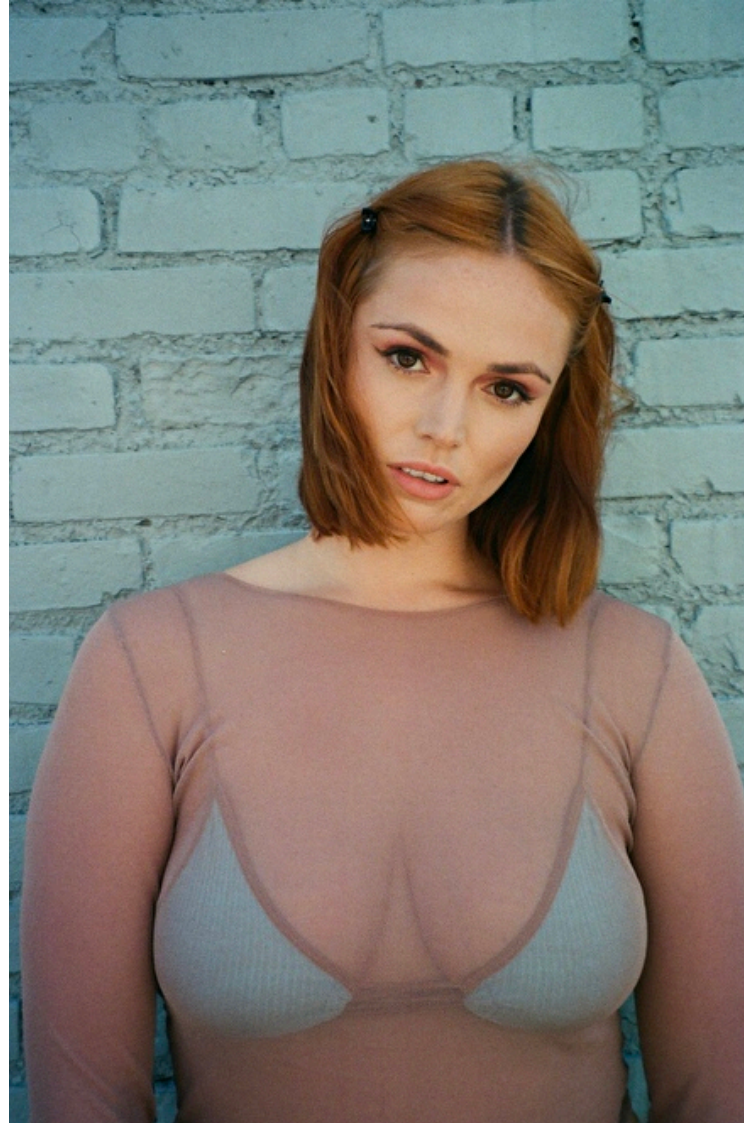

Select

MODEL MANAGEMENT

1400 Alton Rd Suite 103, Miami Beach, 33139, Florida, United States

Phone: (305) 672-6342 Fax: (305) 672-1749 Email: info.miami@selectmodel.com Website: <https://www.selectmodel.com/>

Chloie Costello

Height 178cm / 5' 10.0"

Size EU/US 42 / 12

Bust 104cm / 41"

Waist 84cm / 33"

Hips 104cm / 41"

Shoes EU/US/UK 40 / 9 / 7

Eyes Brown

Hair Auburn

Cup DD