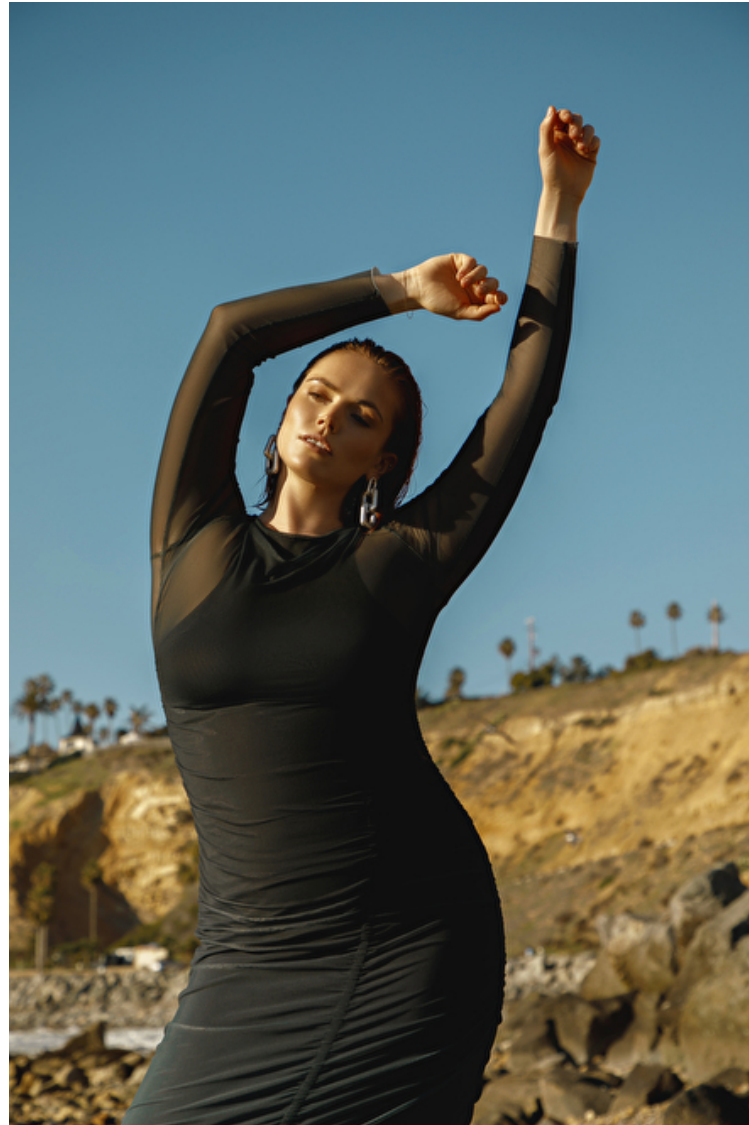

Select

MODEL MANAGEMENT

1400 Alton Rd Suite 103, Miami Beach, 33139, Florida, United States

Phone: (305) 672-6342 Fax: (305) 672-1749 Email: info.miami@selectmodel.com Website: <https://www.selectmodel.com/>

Chloie Costello

Height 178cm / 5' 10.0"

Size EU/US 42 / 12

Bust 104cm / 41"

Waist 84cm / 33"

Hips 104cm / 41"

Shoes EU/US/UK 40 / 9 / 7

Eyes Brown

Hair Auburn

Cup DD