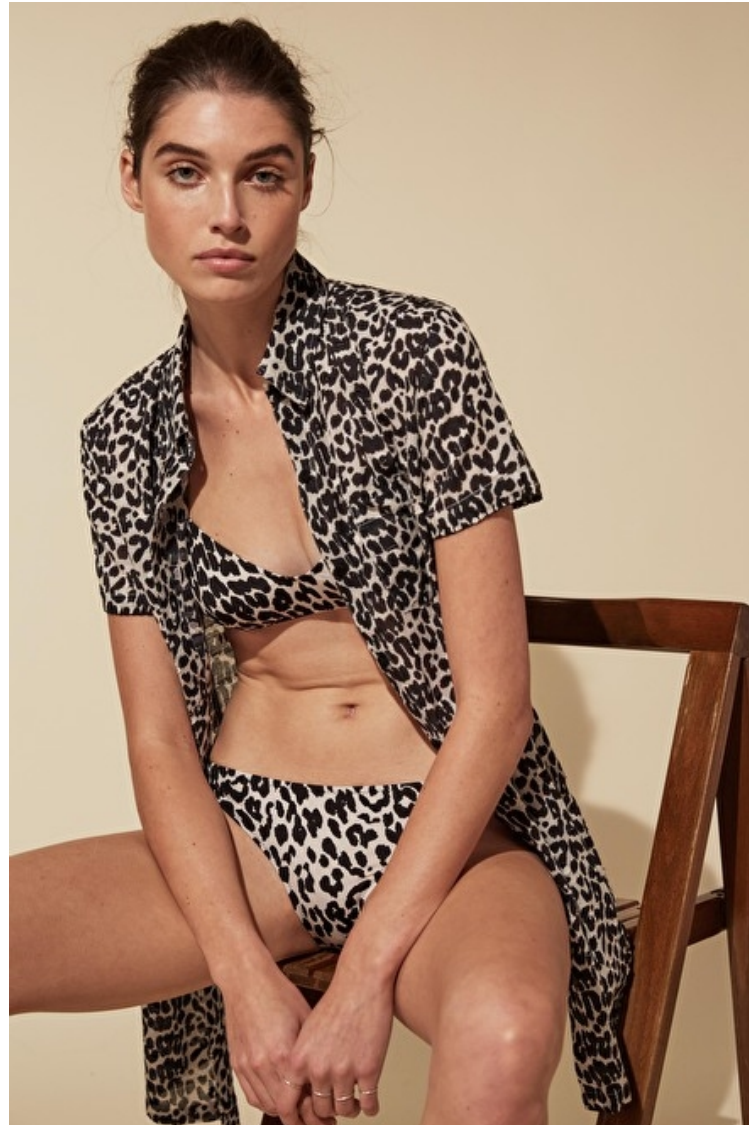

Select

MODEL MANAGEMENT

1400 Alton Rd Suite 103, Miami Beach, 33139, Florida, United States

Phone: (305) 672-6342 Fax: (305) 672-1749 Email: info.miami@selectmodel.com Website: <https://www.selectmodel.com/>

Christina Van Nuis

Height 178cm / 5' 10.0"

Bust 81cm / 32"

Waist 61cm / 24"

Hips 86cm / 34"

Shoes EU/US/UK 39 / 8 / 6

Hair Brown

Eyes Green

Size EU/US 32 / 2

Cup B