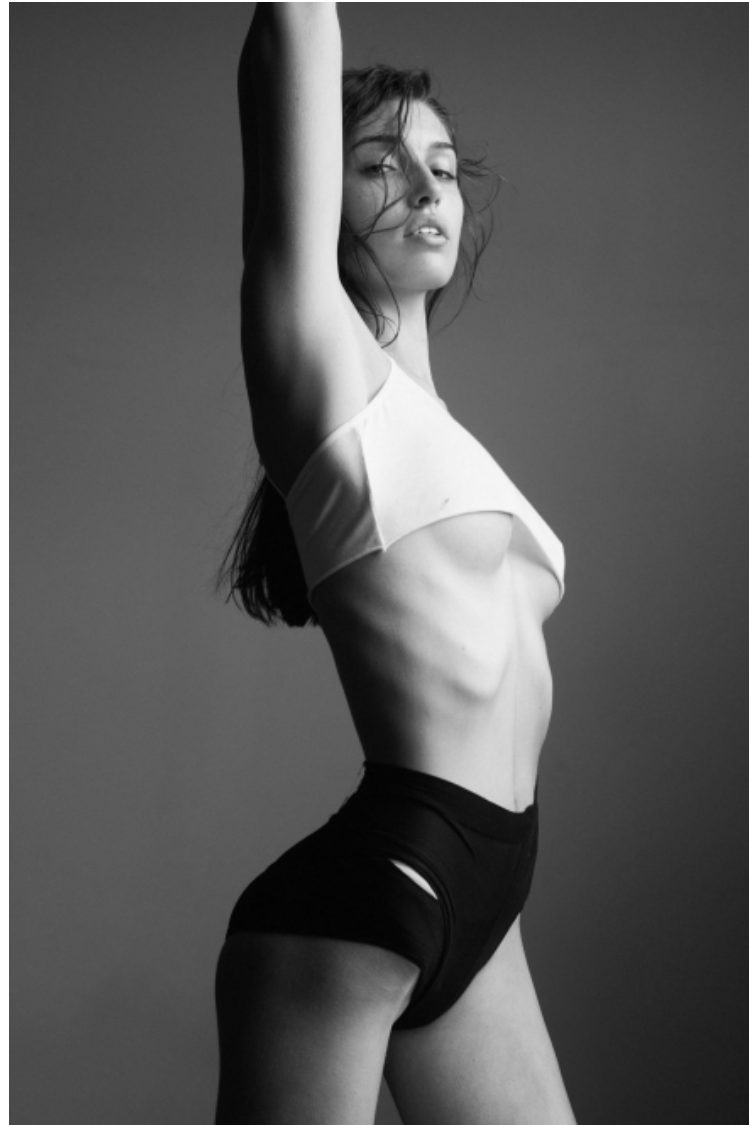

Select

MODEL MANAGEMENT

1400 Alton Rd Suite 103, Miami Beach, 33139, Florida, United States

Phone: (305) 672-6342 Fax: (305) 672-1749 Email: info.miami@selectmodel.com Website: <https://www.selectmodel.com/>

Christina Van Nuis

Height 178cm / 5' 10.0"

Bust 81cm / 32"

Waist 61cm / 24"

Hips 86cm / 34"

Shoes EU/US/UK 39 / 8 / 6

Hair Brown

Eyes Green

Size EU/US 32 / 2

Cup B