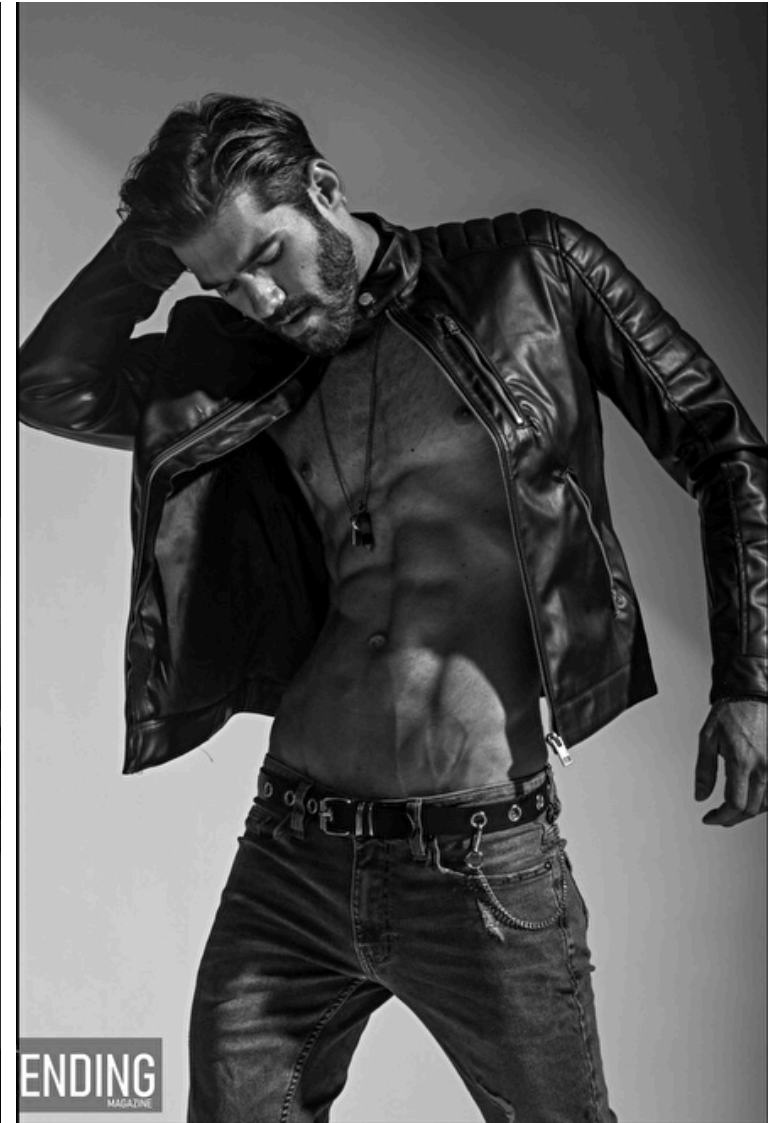

Select

MODEL MANAGEMENT

1400 Alton Rd Suite 103, Miami Beach, 33139, Florida, United States

Phone: (305) 672-6342 Fax: (305) 672-1749 Email: info.miami@selectmodel.com Website: <https://www.selectmodel.com/>

Christopher LeBlanc

Height 183cm / 6' 0.0"

Chest 96cm / 38"

Waist 79cm / 31"

Hips 97cm / 38"

Shoes EU/US/UK 41.5 / 9 / 7.5

Eyes Brown

Hair Brown

Inseam 79cm / 31"

Suit size 48cm / 38"

Suit cut Regular