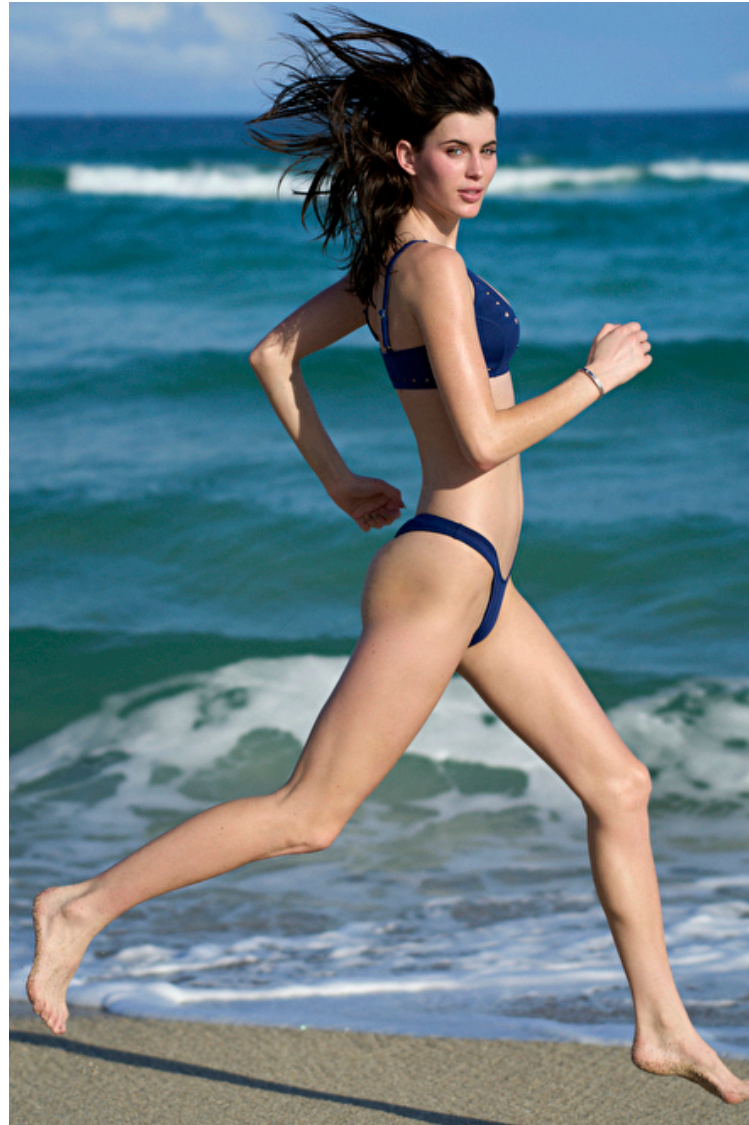

Select

MODEL MANAGEMENT

1400 Alton Rd Suite 103, Miami Beach, 33139, Florida, United States

Phone: (305) 672-6342 Fax: (305) 672-1749 Email: info.miami@selectmodel.com Website: <https://www.selectmodel.com/>

CLAUDIA LAVENDER

Height 180cm / 5' 11.0"

Size EU/US 34 / 4

Bust 86cm / 34"

Waist 63cm / 25"

Hips 90cm / 35.5"

Shoes EU/US/UK 40 / 9 / 7

Eyes Green

Hair Brown

Cup B