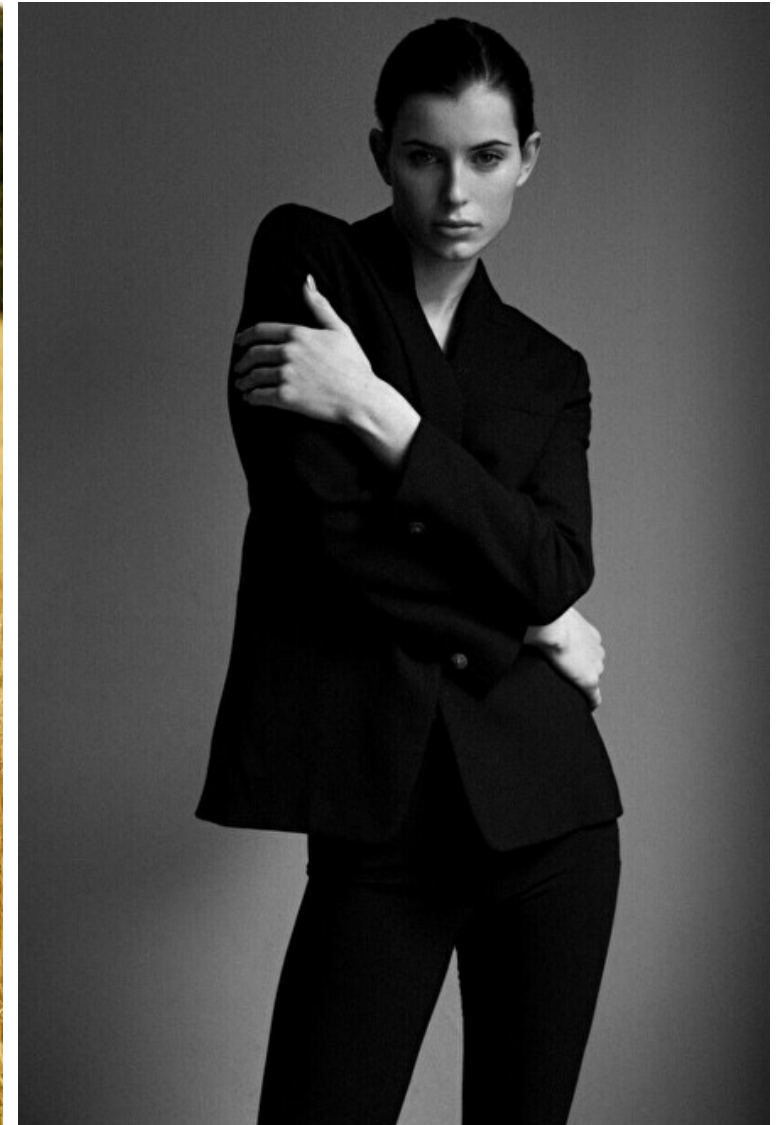

Select

MODEL MANAGEMENT

1400 Alton Rd Suite 103, Miami Beach, 33139, Florida, United States

Phone: (305) 672-6342 Fax: (305) 672-1749 Email: info.miami@selectmodel.com Website: <https://www.selectmodel.com/>

CLAUDIA LAVENDER

Height 180cm / 5' 11.0"

Size EU/US 34 / 4

Bust 86cm / 34"

Waist 63cm / 25"

Hips 90cm / 35.5"

Shoes EU/US/UK 40 / 9 / 7

Eyes Green

Hair Brown

Cup B