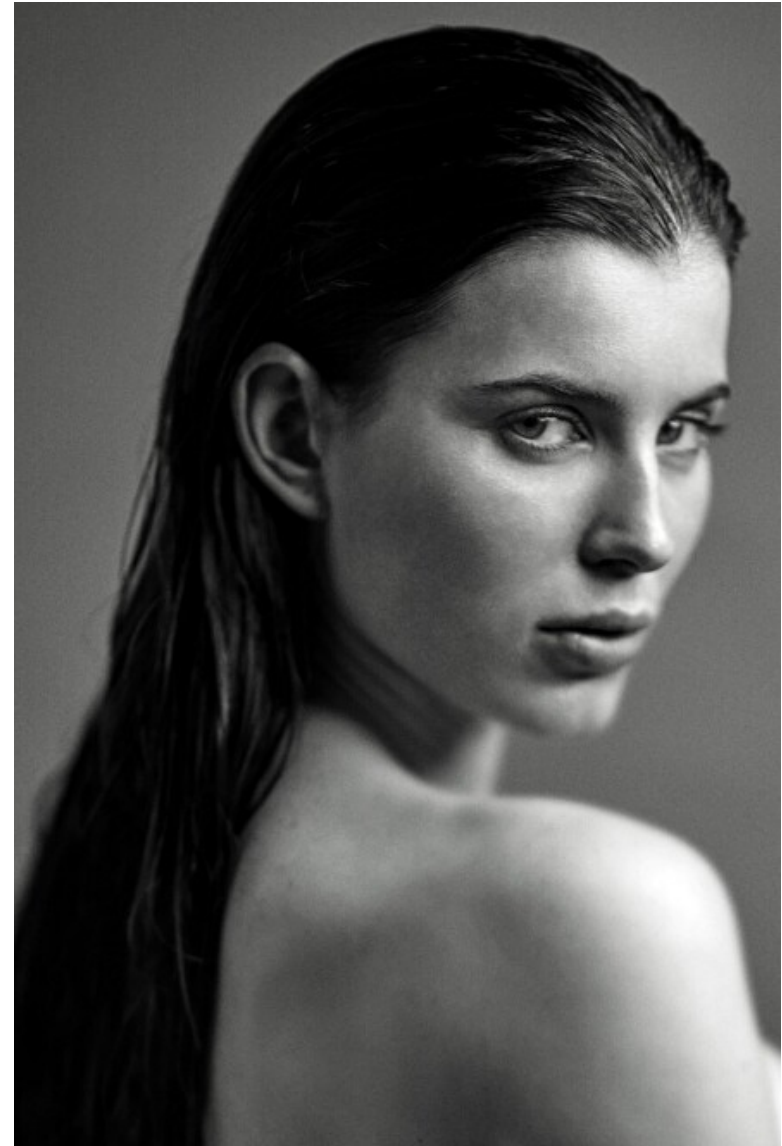

Select

MODEL MANAGEMENT

1400 Alton Rd Suite 103, Miami Beach, 33139, Florida, United States

Phone: (305) 672-6342 Fax: (305) 672-1749 Email: info.miami@selectmodel.com Website: <https://www.selectmodel.com/>

CLAUDIA LAVENDER

Height 180cm / 5' 11.0"

Size EU/US 34 / 4

Bust 86cm / 34"

Waist 63cm / 25"

Hips 90cm / 35.5"

Shoes EU/US/UK 40 / 9 / 7

Eyes Green

Hair Brown

Cup B