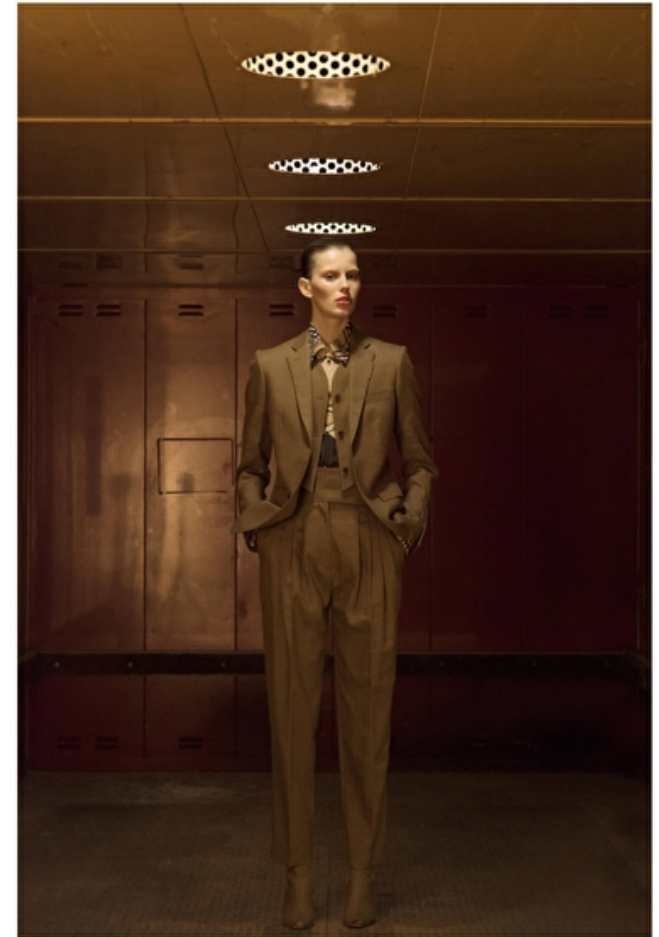

Technical linen tailored jacket and pants, matching boots and silk shirt BURBERRY.
Makeup: Zoran Dusan (Arlor 68) Hair: Asami Kasai
Model: Claudia Lavender (Next Model) Casting: Olivier Duperrin