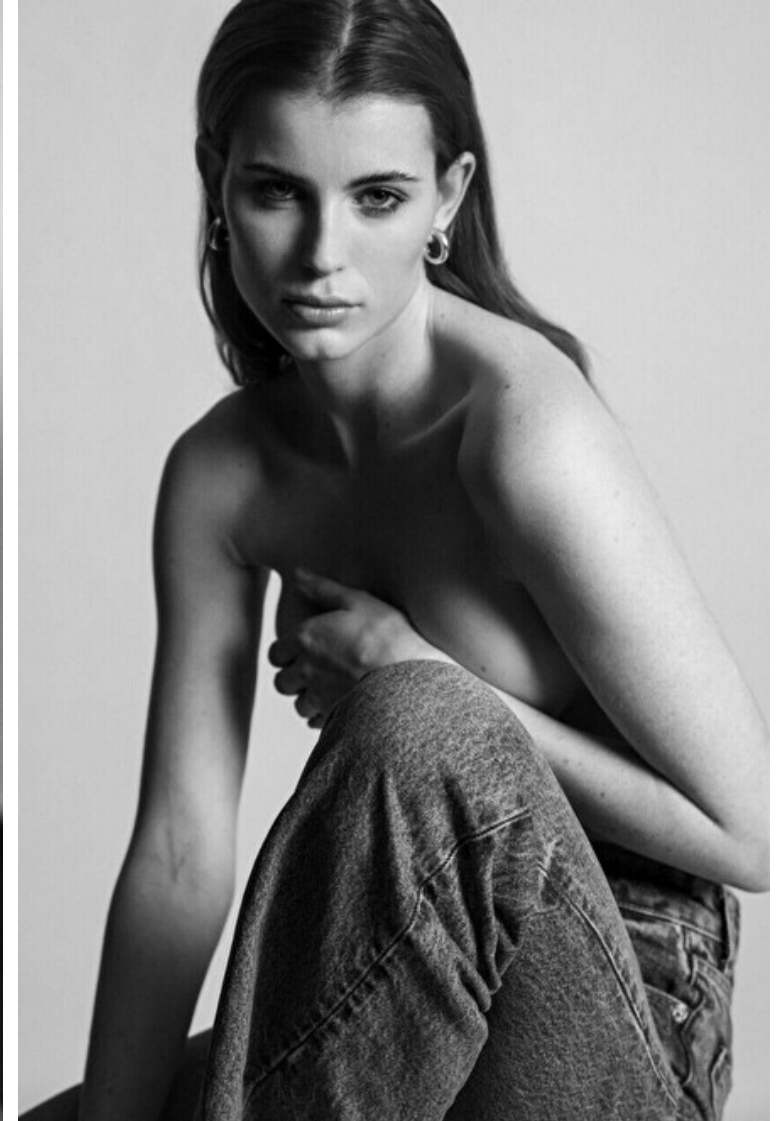

Select

MODEL MANAGEMENT

1400 Alton Rd Suite 103, Miami Beach, 33139, Florida, United States

Phone: (305) 672-6342 Fax: (305) 672-1749 Email: info.miami@selectmodel.com Website: <https://www.selectmodel.com/>

CLAUDIA LAVENDER

Height 180cm / 5' 11.0"

Size EU/US 34 / 4

Bust 86cm / 34"

Waist 63cm / 25"

Hips 90cm / 35.5"

Shoes EU/US/UK 40 / 9 / 7

Eyes Green

Hair Brown

Cup B