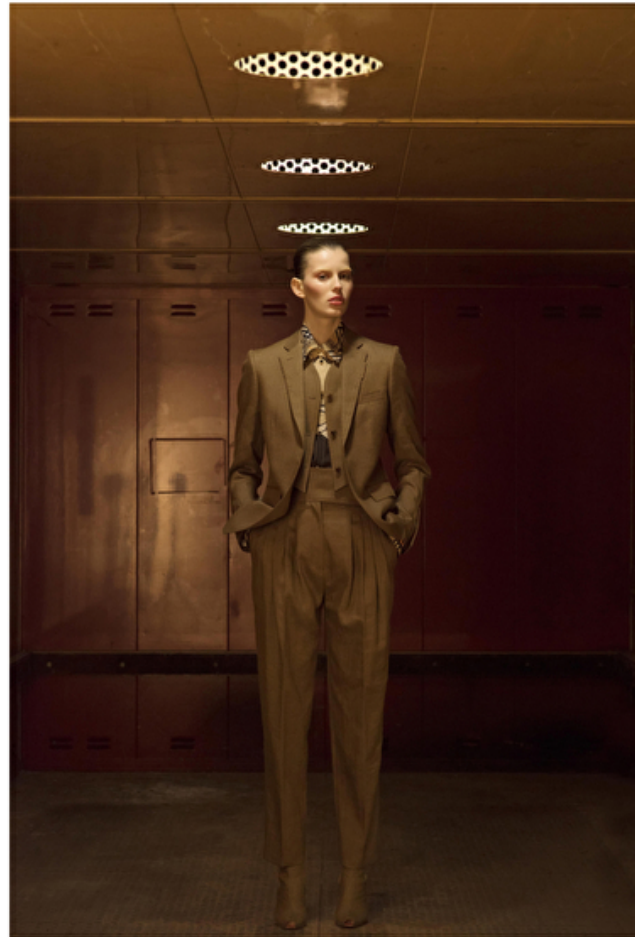

Select

MODEL MANAGEMENT

1400 Alton Rd Suite 103, Miami Beach, 33139, Florida, United States

Phone: (305) 672-6342 Fax: (305) 672-1749 Email: info.miami@selectmodel.com Website: https://www.selectmodel.com/

CLAUDIA LAVENDER

Height 180cm / 5' 11.0"

Size EU/US 34 / 4

Bust 86cm / 34"

Waist 63cm / 25"

Hips 90cm / 35.5"

Shoes EU/US/UK 40 / 9 / 7

Eyes Green

Hair Brown

Cup B