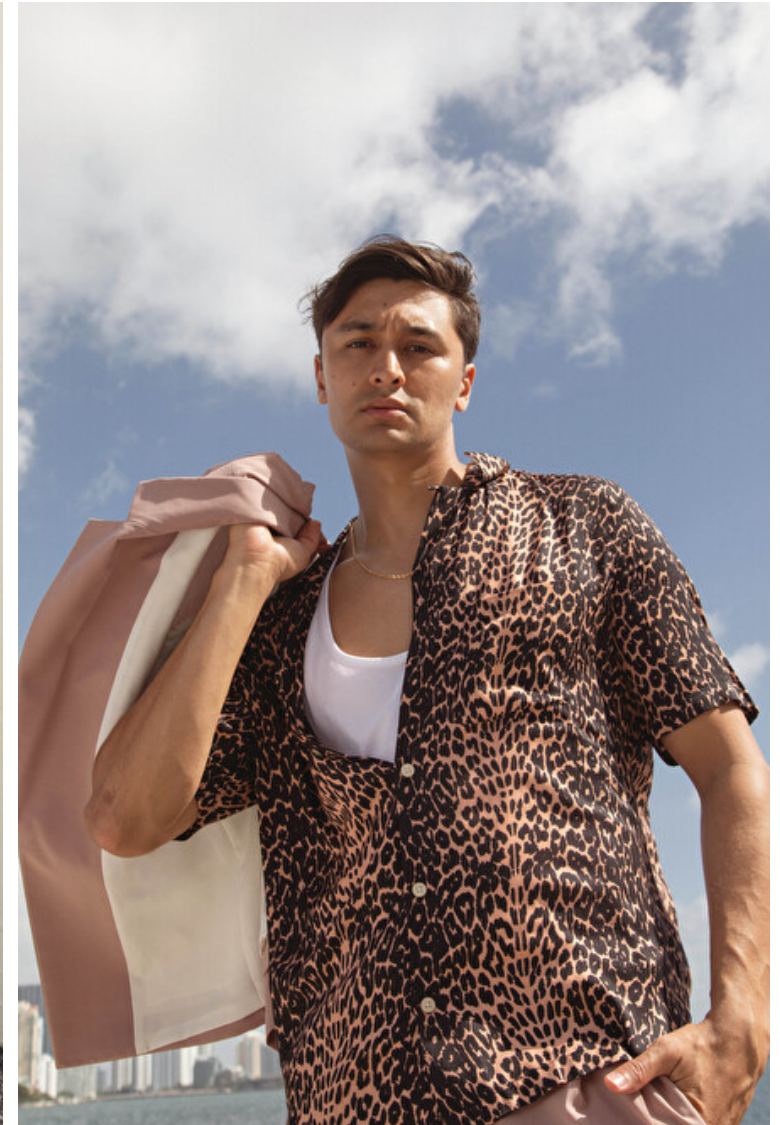

Select

MODEL MANAGEMENT

1400 Alton Rd Suite 103, Miami Beach, 33139, Florida, United States

Phone: (305) 672-6342 Fax: (305) 672-1749 Email: info.miami@selectmodel.com Website: <https://www.selectmodel.com/>

Cole Kawika

Height 185cm / 6' 1.0"

Waist 81cm / 32"

Shoes EU/US/UK 42.5 / 10 / 8.5

Eyes Dark brown

Hair Dark brown

Inseam 81cm / 32"

Neck 38cm / 15"

Sleeve 89cm / 35"

Suit size 50cm / 40"

Suit cut Regular