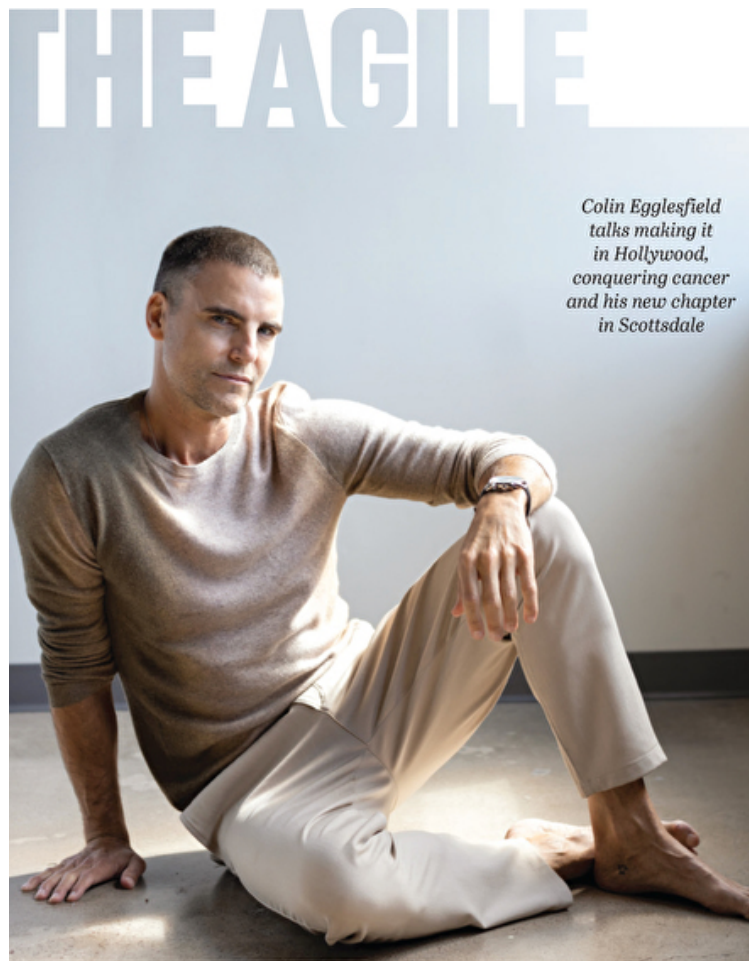

Colin Eggesfield

Height 183cm / 6' 0.0"

Waist 79cm / 31"

Shoes EU/US/UK 42.5 / 10 / 8.5

Eyes Green

Hair Brown

Inseam 81cm / 32"

Suit size 48cm / 38"

Suit cut Regular

Colin Eggesfield talks making it in Hollywood, conquering cancer and his new chapter in Scottsdale

ARTIST

So Scottsdale! November '22