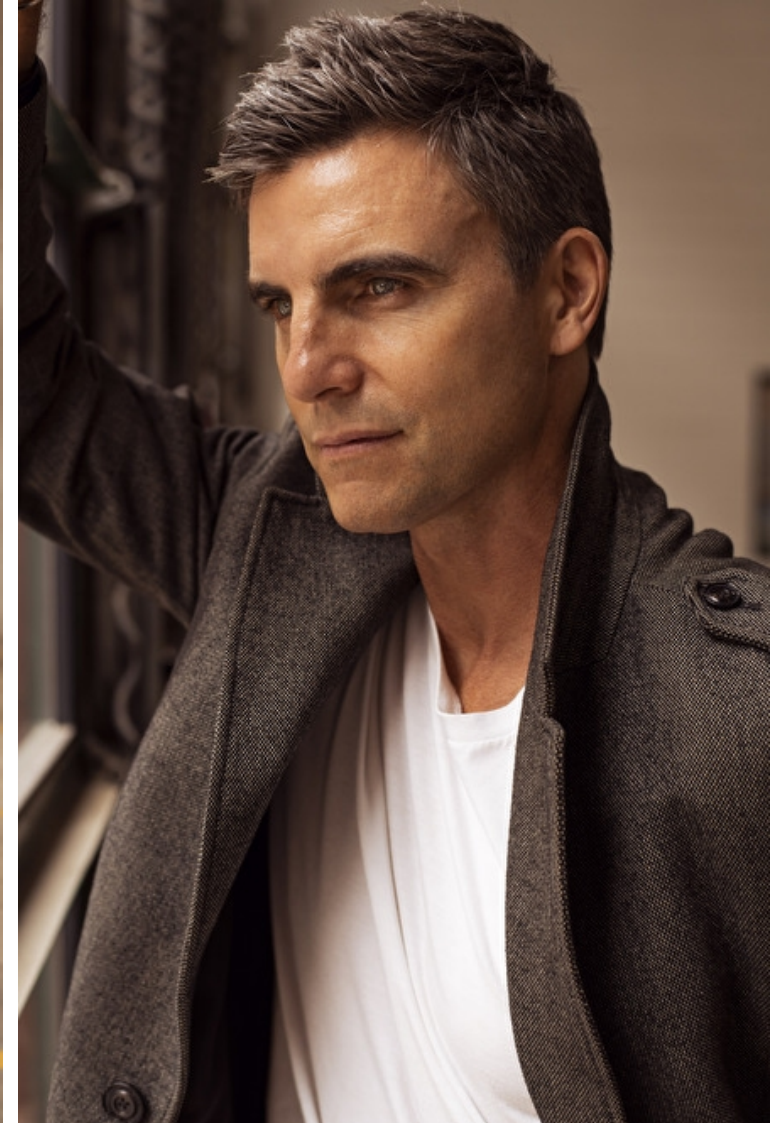

Select

MODEL MANAGEMENT

1400 Alton Rd Suite 103, Miami Beach, 33139, Florida, United States

Phone: (305) 672-6342 Fax: (305) 672-1749 Email: info.miami@selectmodel.com Website: <https://www.selectmodel.com/>

Colin Eggesfield

Height 183cm / 6' 0.0"

Waist 79cm / 31"

Shoes EU/US/UK 42.5 / 10 / 8.5

Eyes Green

Hair Brown

Inseam 81cm / 32"

Suit size 48cm / 38"

Suit cut Regular