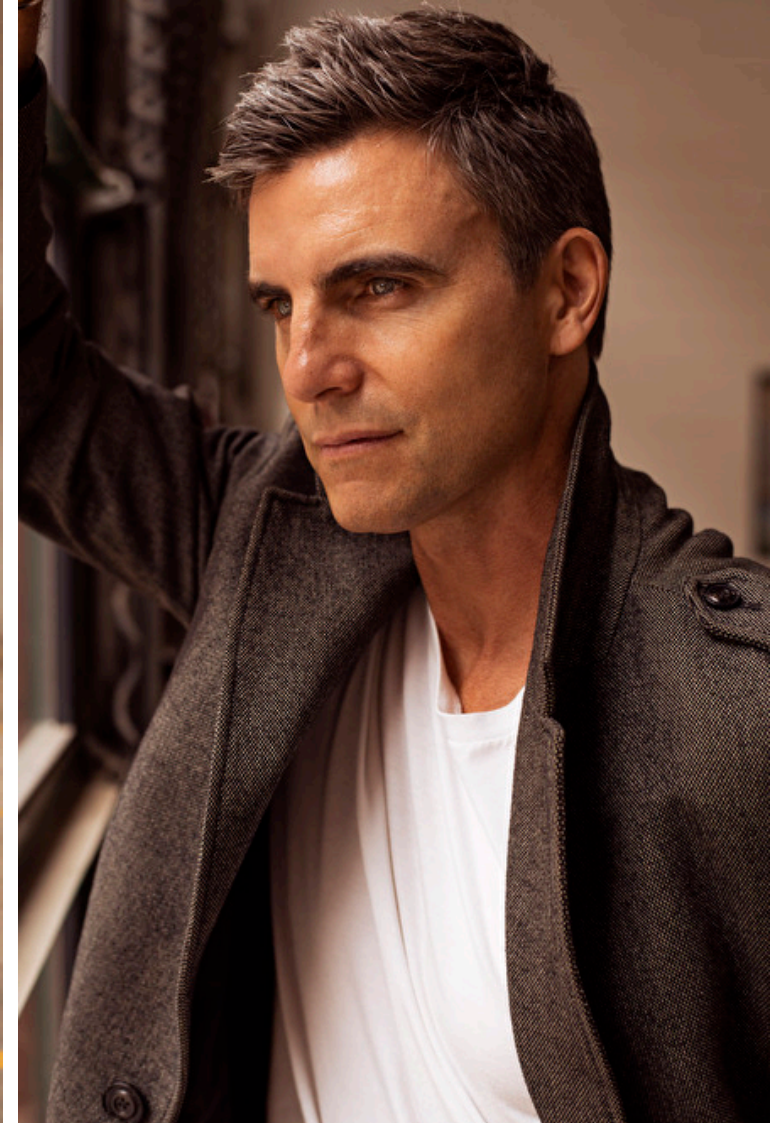

Select

MODEL MANAGEMENT

1400 Alton Rd Suite 103, Miami Beach, 33139, Florida, United States

Phone: (305) 672-6342 Fax: (305) 672-1749 Email: info.miami@selectmodel.com Website: <https://www.selectmodel.com/>

Colin Eggesfield

Height 183cm / 6' 0.0"

Waist 79cm / 31"

Shoes EU/US/UK 42.5 / 10 / 8.5

Eyes Green

Hair Brown

Inseam 81cm / 32"

Suit size 48cm / 38"

Suit cut Regular