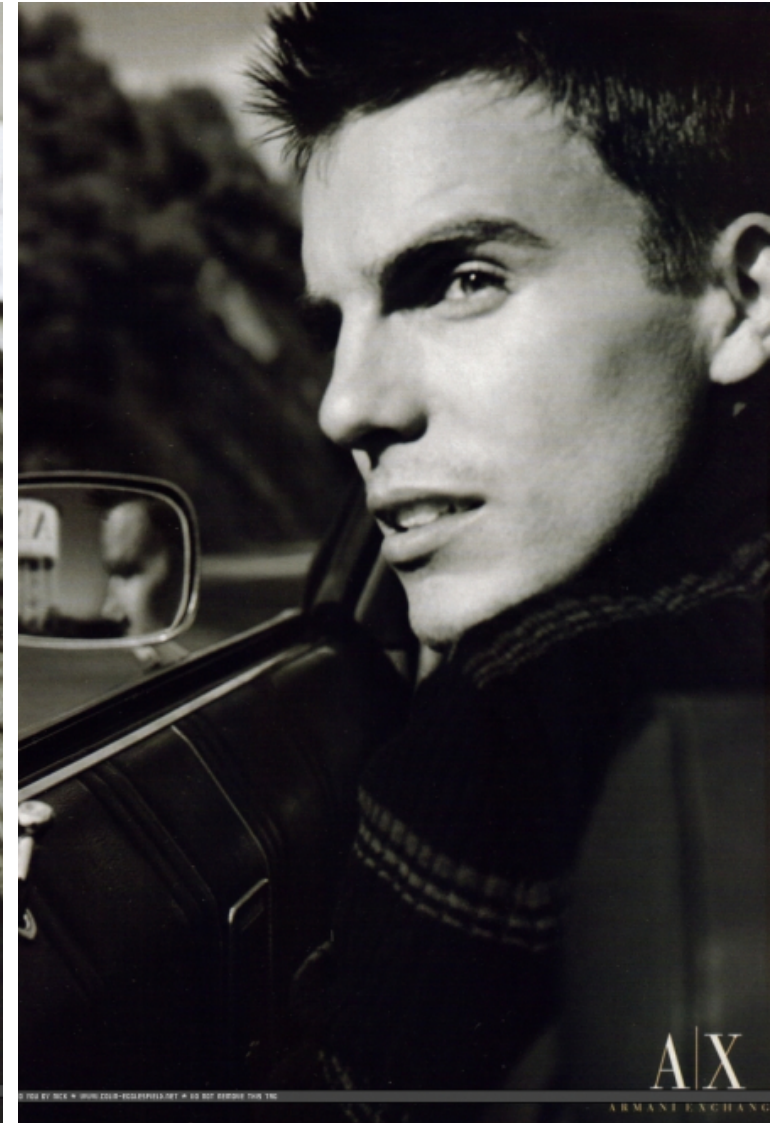

Select

MODEL MANAGEMENT

1400 Alton Rd Suite 103, Miami Beach, 33139, Florida, United States
Phone: (305) 672-6342 Fax: (305) 672-1749 Email: info.miami@selectmodel.com Website: https://www.selectmodel.com/

Colin Eggesfield

Height 183cm / 6' 0.0"

Waist 79cm / 31"

Shoes EU/US/UK 42.5 / 10 / 8.5

Eyes Green

Hair Brown

Inseam 81cm / 32"

Suit size 48cm / 38"

Suit cut Regular