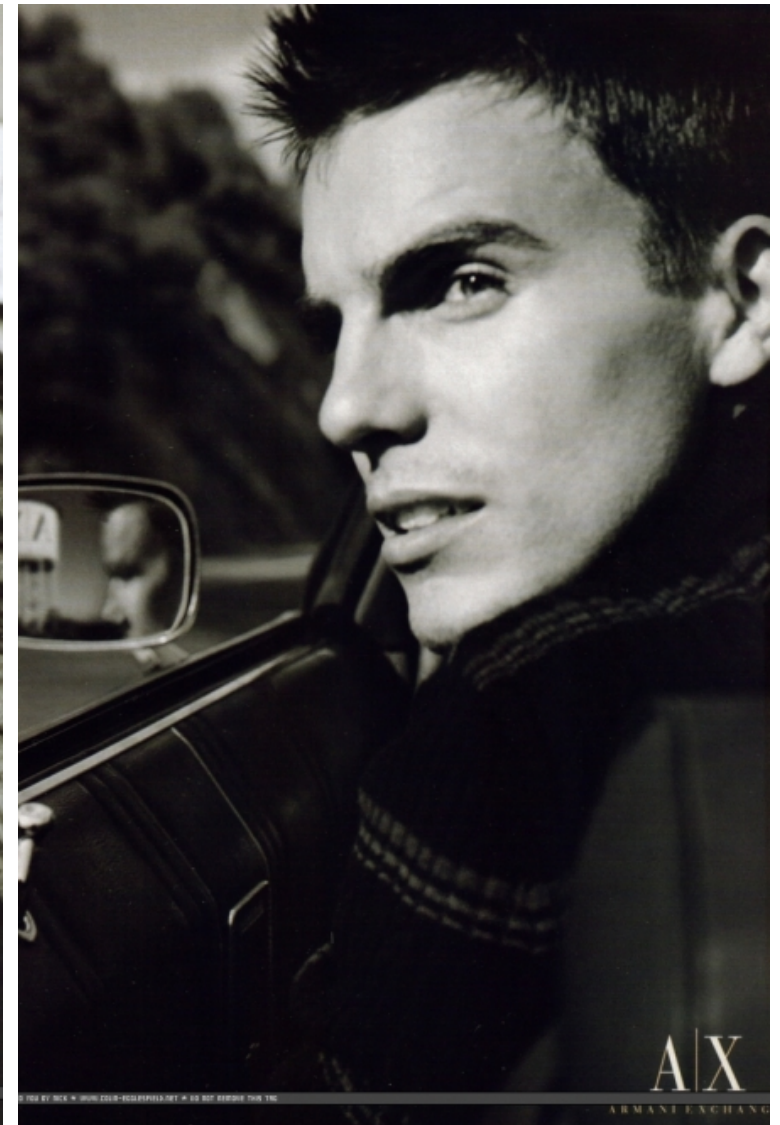

Select

MODEL MANAGEMENT

1400 Alton Rd Suite 103, Miami Beach, 33139, Florida, United States

Phone: (305) 672-6342 Fax: (305) 672-1749 Email: info.miami@selectmodel.com Website: <https://www.selectmodel.com/>

Colin Eggesfield

Height 183cm / 6' 0.0"

Waist 79cm / 31"

Shoes EU/US/UK 42.5 / 10 / 8.5

Eyes Green

Hair Brown

Inseam 81cm / 32"

Suit size 48cm / 38"

Suit cut Regular