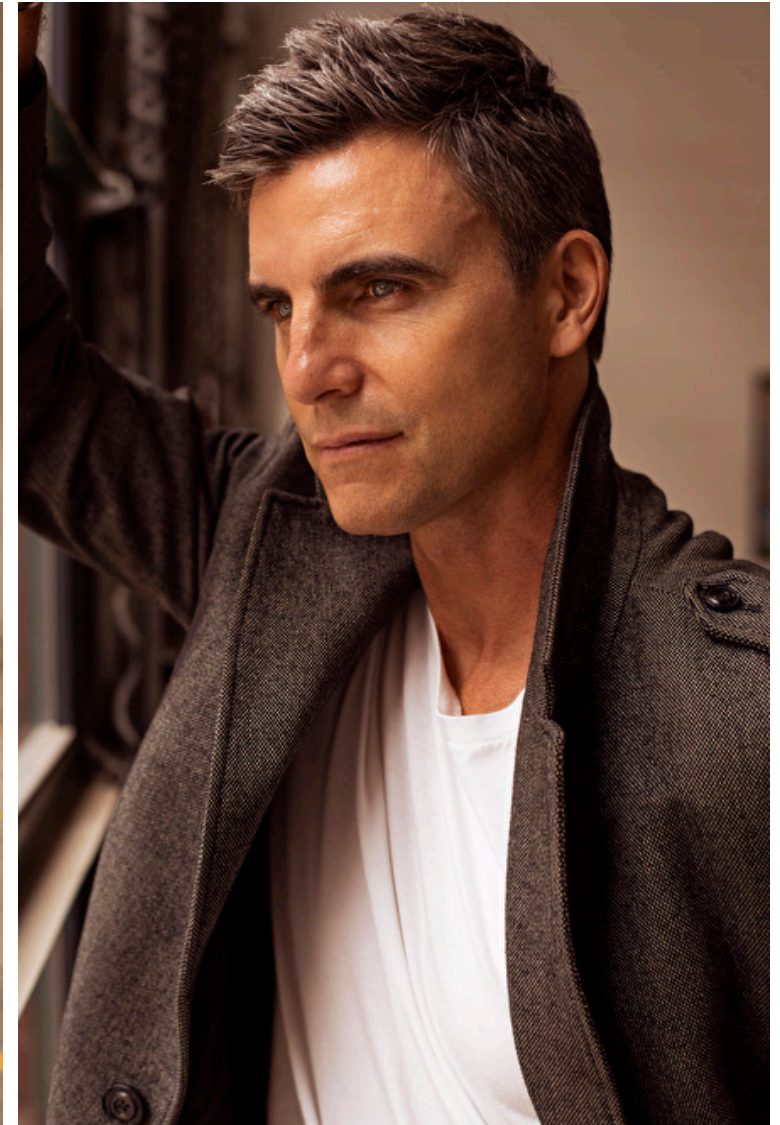

Select

MODEL MANAGEMENT

1400 Alton Rd Suite 103, Miami Beach, 33139, Florida, United States

Phone: (305) 672-6342 Fax: (305) 672-1749 Email: info.miami@selectmodel.com Website: <https://www.selectmodel.com/>

Colin Eggesfield

Height 183cm / 6' 0.0"

Waist 79cm / 31"

Shoes EU/US/UK 42.5 / 10 / 8.5

Eyes Green

Hair Brown

Inseam 81cm / 32"

Suit size 48cm / 38"

Suit cut Regular