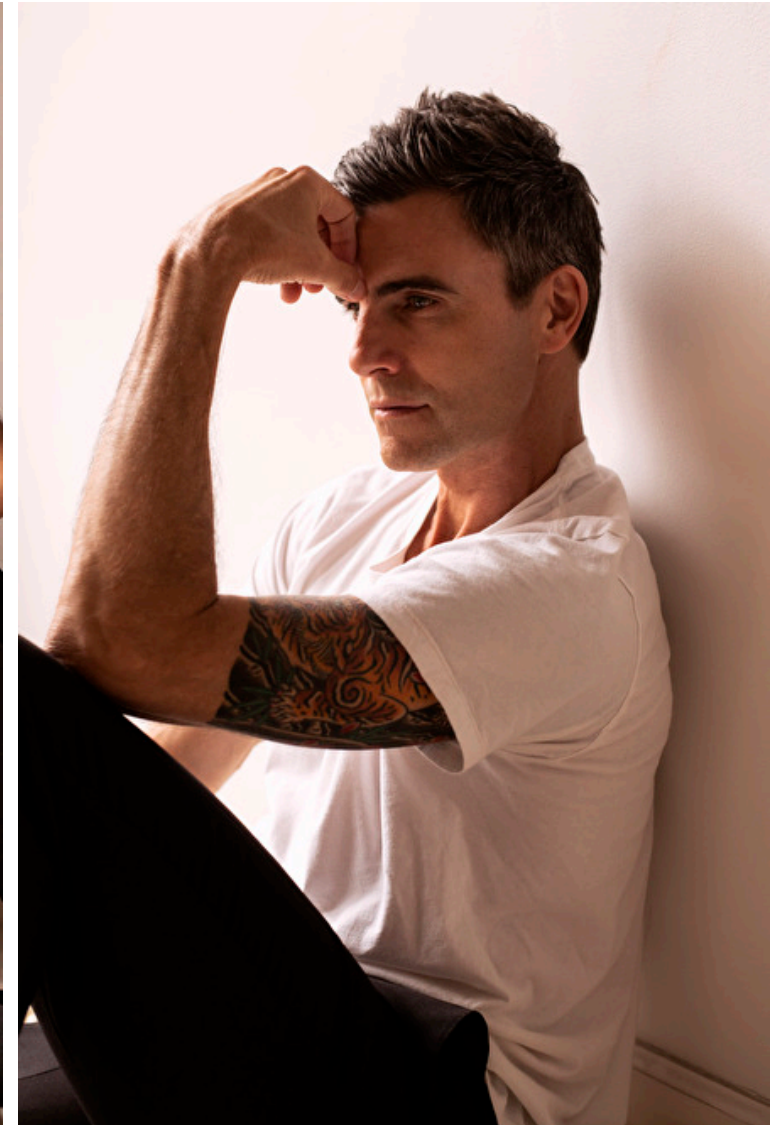

Select

MODEL MANAGEMENT

1400 Alton Rd Suite 103, Miami Beach, 33139, Florida, United States

Phone: (305) 672-6342 Fax: (305) 672-1749 Email: info.miami@selectmodel.com Website: <https://www.selectmodel.com/>

Colin Eggesfield

Height 183cm / 6' 0.0"

Waist 79cm / 31"

Shoes EU/US/UK 42.5 / 10 / 8.5

Eyes Green

Hair Brown

Inseam 81cm / 32"

Suit size 48cm / 38"

Suit cut Regular