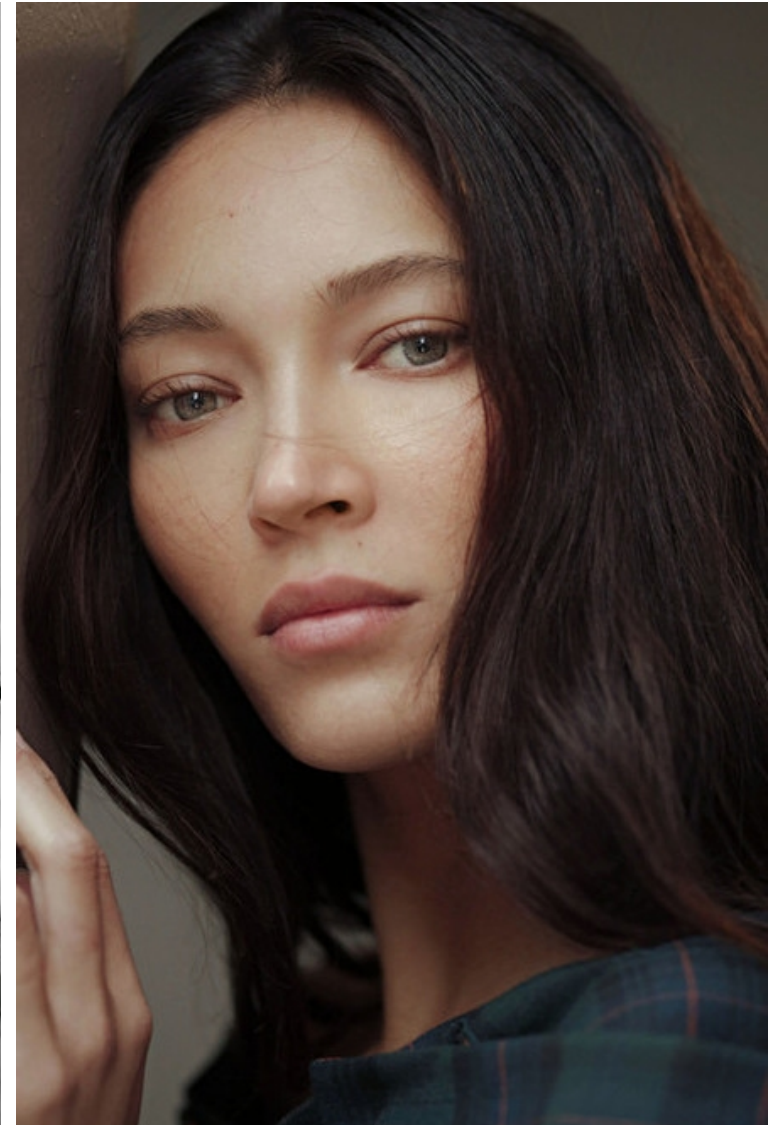

Daniela De Jesus

Height 180cm / 5' 11.0"

Bust 86cm / 34"

Waist 64cm / 25"

Hips 90cm / 35.5"

Shoes EU/US/UK 39 / 8 / 6

Hair Dark brown

Eyes Green