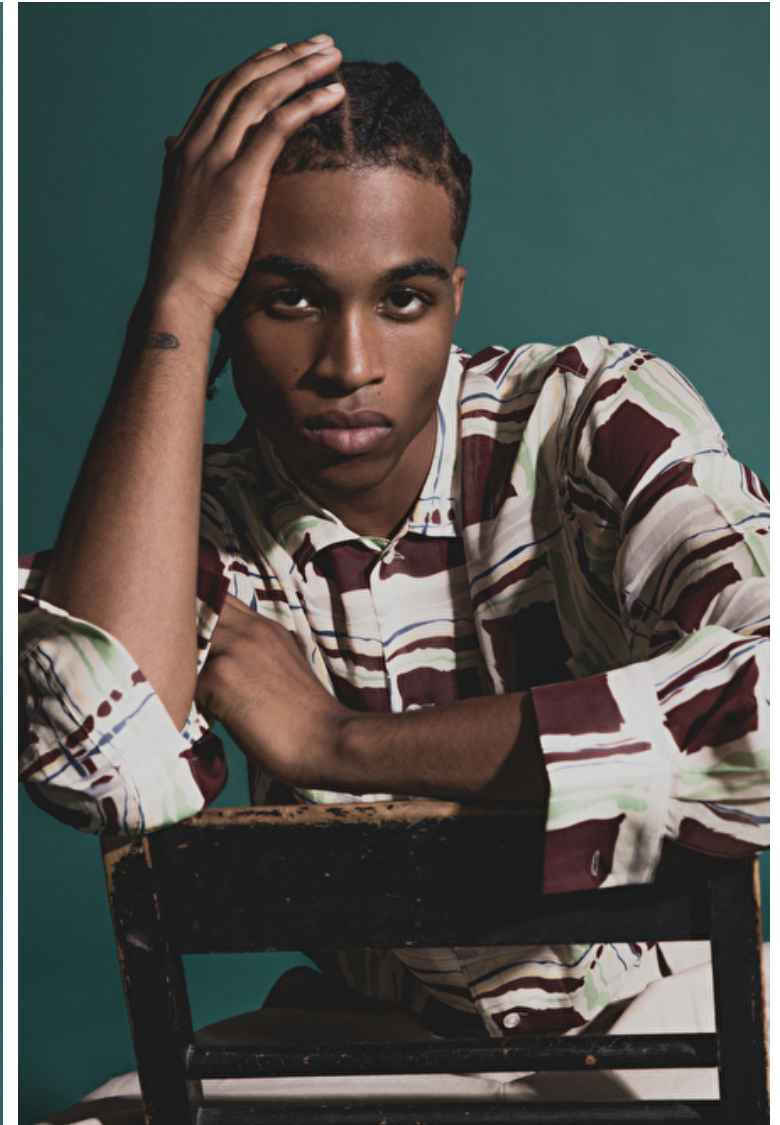

Select

MODEL MANAGEMENT

1400 Alton Rd Suite 103, Miami Beach, 33139, Florida, United States

Phone: (305) 672-6342 Fax: (305) 672-1749 Email: info.miami@selectmodel.com Website: <https://www.selectmodel.com/>

Davir

Height 183cm / 6' 0.0"

Waist 81cm / 32"

Shoes EU/US/UK 42.5 / 10 / 8.5

Eyes Brown

Hair Black

Inseam 81cm / 32"

Neck 41cm / 16"

Sleeve 89cm / 35"

Suit size 46cm / 36"