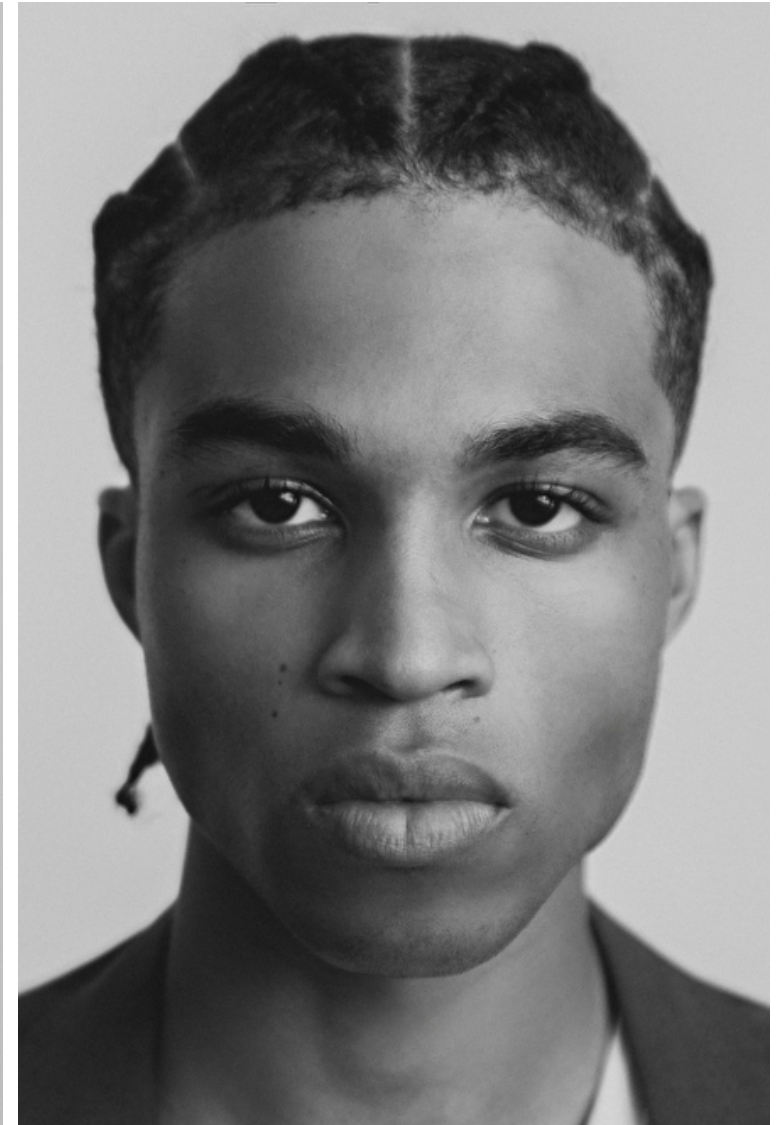

Select

MODEL MANAGEMENT

1400 Alton Rd Suite 103, Miami Beach, 33139, Florida, United States

Phone: (305) 672-6342 Fax: (305) 672-1749 Email: info.miami@selectmodel.com Website: <https://www.selectmodel.com/>

Davir

Height 183cm / 6' 0.0"

Waist 81cm / 32"

Shoes EU/US/UK 42.5 / 10 / 8.5

Eyes Brown

Hair Black

Inseam 81cm / 32"

Neck 41cm / 16"

Sleeve 89cm / 35"

Suit size 46cm / 36"