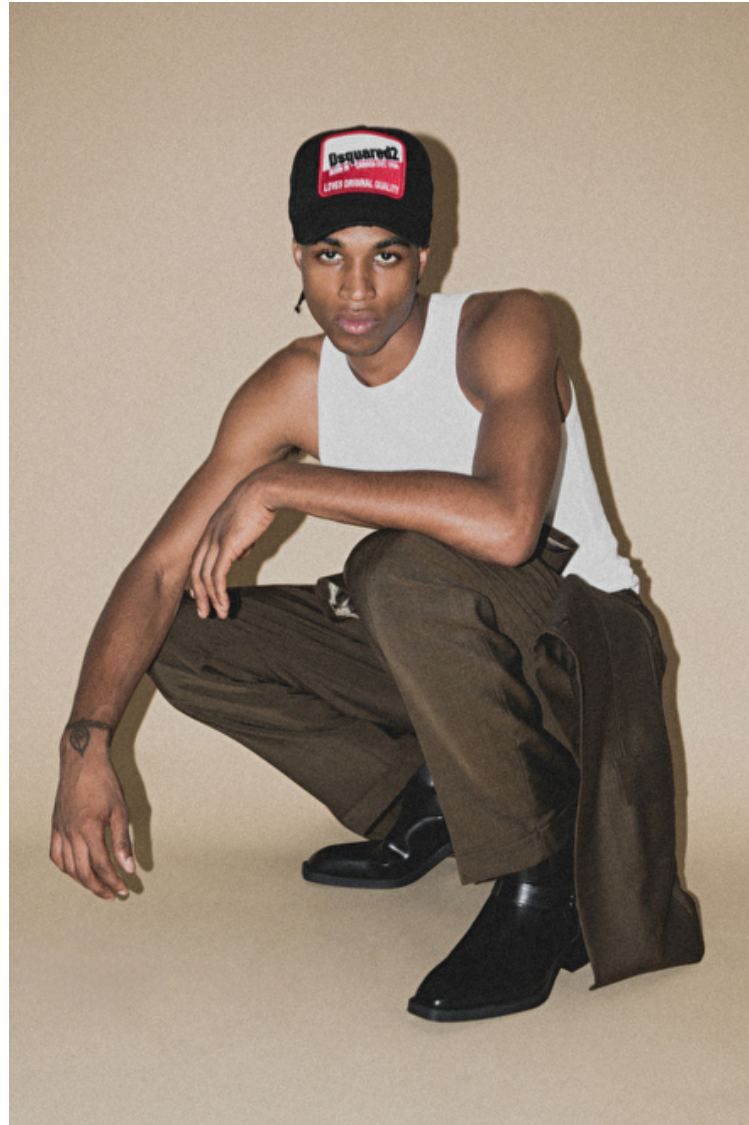

Select

MODEL MANAGEMENT

1400 Alton Rd Suite 103, Miami Beach, 33139, Florida, United States

Phone: (305) 672-6342 Fax: (305) 672-1749 Email: info.miami@selectmodel.com Website: <https://www.selectmodel.com/>

Davir

Height 183cm / 6' 0.0"

Waist 81cm / 32"

Shoes EU/US/UK 42.5 / 10 / 8.5

Eyes Brown

Hair Black

Inseam 81cm / 32"

Neck 41cm / 16"

Sleeve 89cm / 35"

Suit size 46cm / 36"