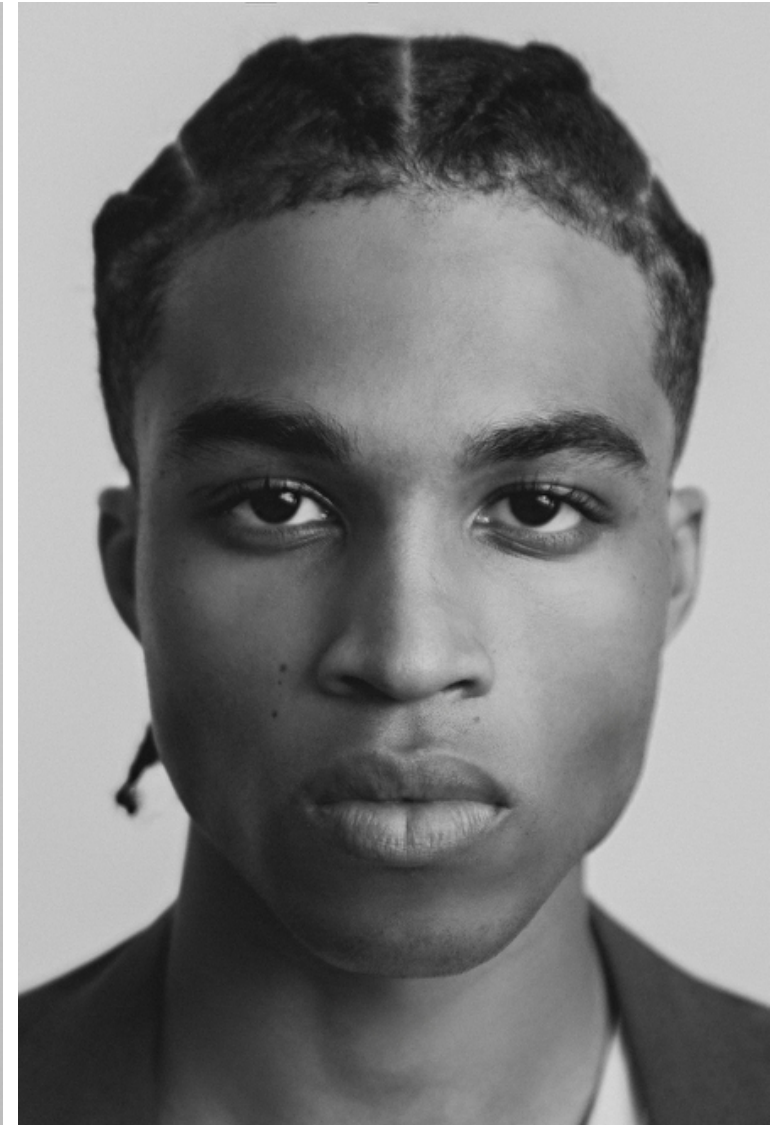

Select

MODEL MANAGEMENT

1400 Alton Rd Suite 103, Miami Beach, 33139, Florida, United States

Phone: (305) 672-6342 Fax: (305) 672-1749 Email: info.miami@selectmodel.com Website: <https://www.selectmodel.com/>

Davir

Height 183cm / 6' 0.0"

Waist 81cm / 32"

Shoes EU/US/UK 42.5 / 10 / 8.5

Eyes Brown

Hair Black

Inseam 81cm / 32"

Neck 41cm / 16"

Sleeve 89cm / 35"

Suit size 46cm / 36"