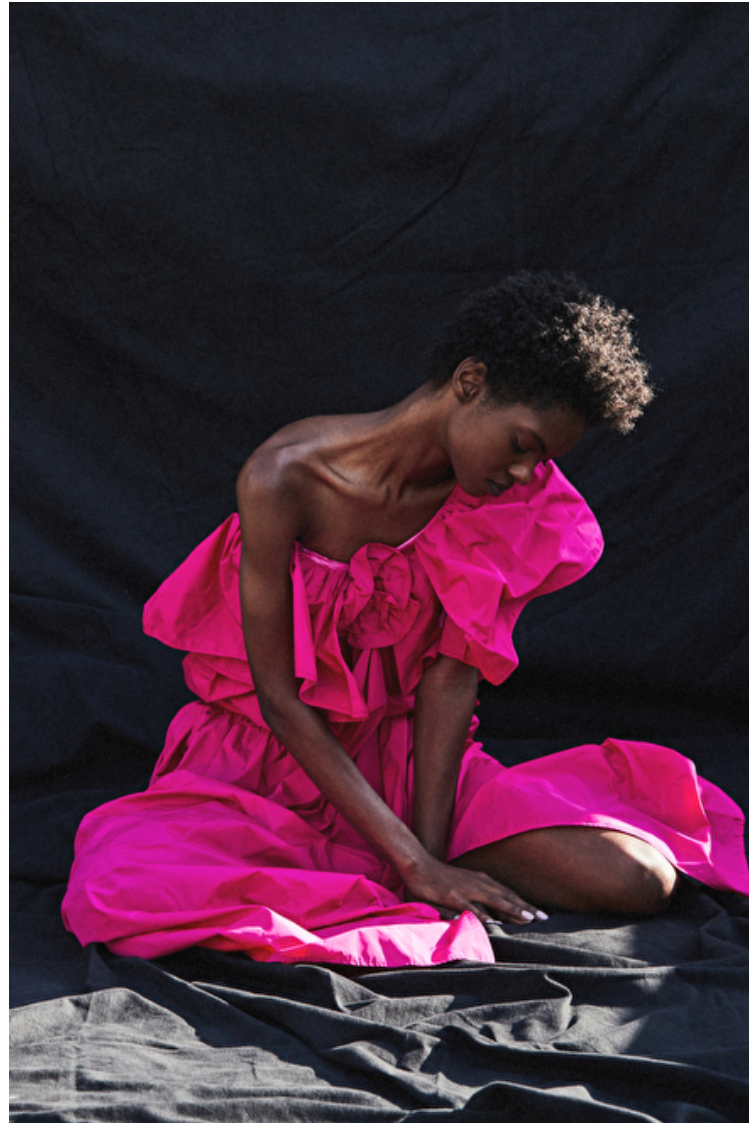

Select

MODEL MANAGEMENT

1400 Alton Rd Suite 103, Miami Beach, 33139, Florida, United States

Phone: (305) 672-6342 Fax: (305) 672-1749 Email: info.miami@selectmodel.com Website: <https://www.selectmodel.com/>

Delar Gaston

Height 174cm / 5' 8.5"

Size EU/US 32 / 2

Bust 81cm / 32"

Waist 61cm / 24"

Hips 87cm / 34.5"

Shoes EU/US/UK 39.5 / 8.5 / 6

Eyes Brown

Hair Black

Cup A