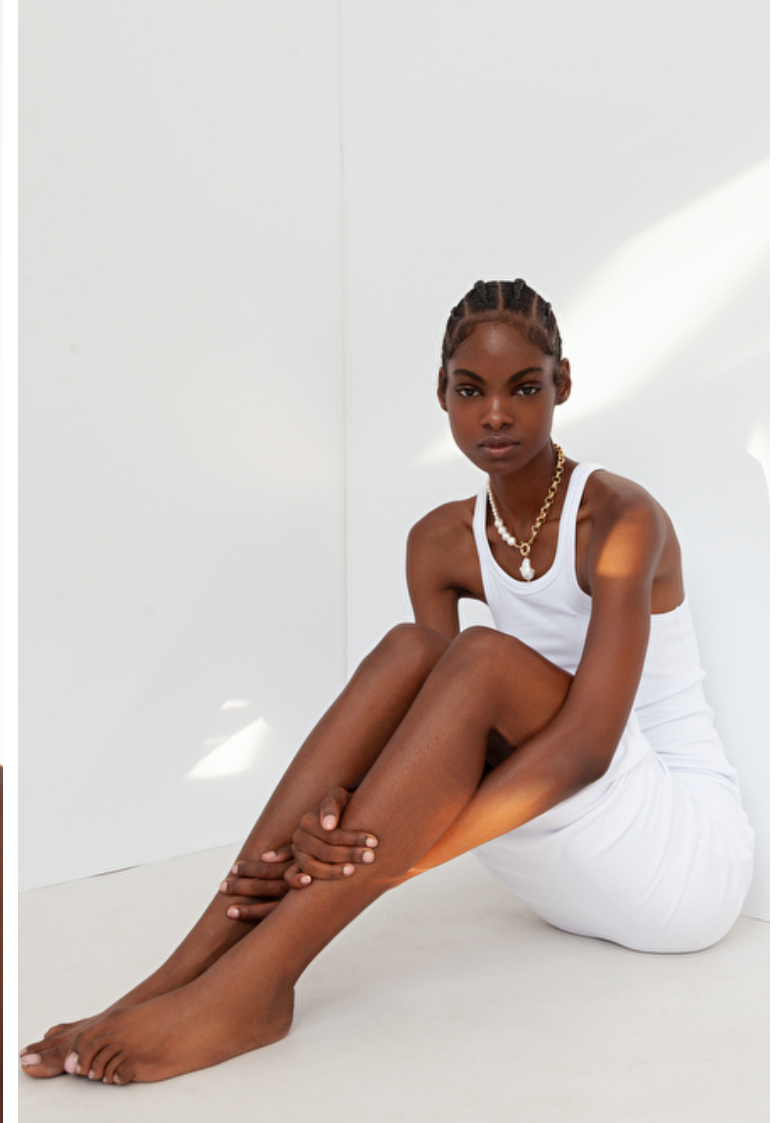

Select

MODEL MANAGEMENT

1400 Alton Rd Suite 103, Miami Beach, 33139, Florida, United States

Phone: (305) 672-6342 Fax: (305) 672-1749 Email: info.miami@selectmodel.com Website: <https://www.selectmodel.com/>

Delar Gaston

Height 174cm / 5' 8.5"

Size EU/US 32 / 2

Bust 81cm / 32"

Waist 61cm / 24"

Hips 87cm / 34.5"

Shoes EU/US/UK 39.5 / 8.5 / 6

Eyes Brown

Hair Black

Cup A