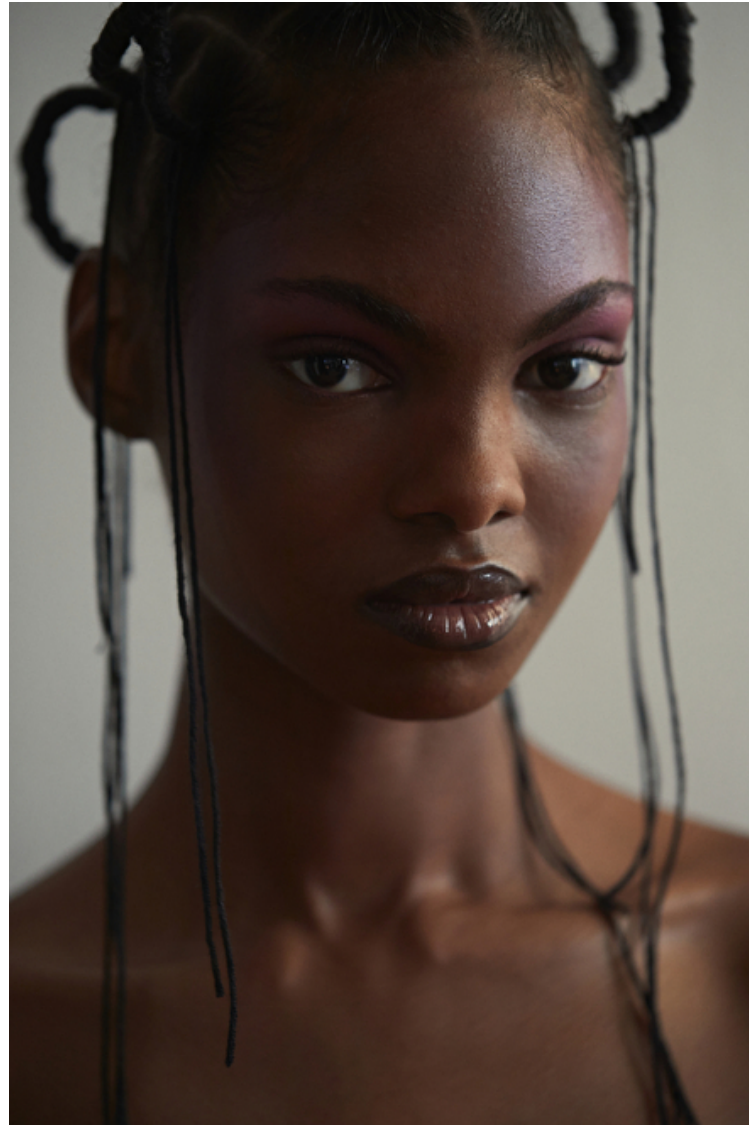

Select

MODEL MANAGEMENT

1400 Alton Rd Suite 103, Miami Beach, 33139, Florida, United States

Phone: (305) 672-6342 Fax: (305) 672-1749 Email: info.miami@selectmodel.com Website: <https://www.selectmodel.com/>

Delar Gaston

Height 174cm / 5' 8.5"

Size EU/US 32 / 2

Bust 81cm / 32"

Waist 61cm / 24"

Hips 87cm / 34.5"

Shoes EU/US/UK 39.5 / 8.5 / 6

Eyes Brown

Hair Black

Cup A