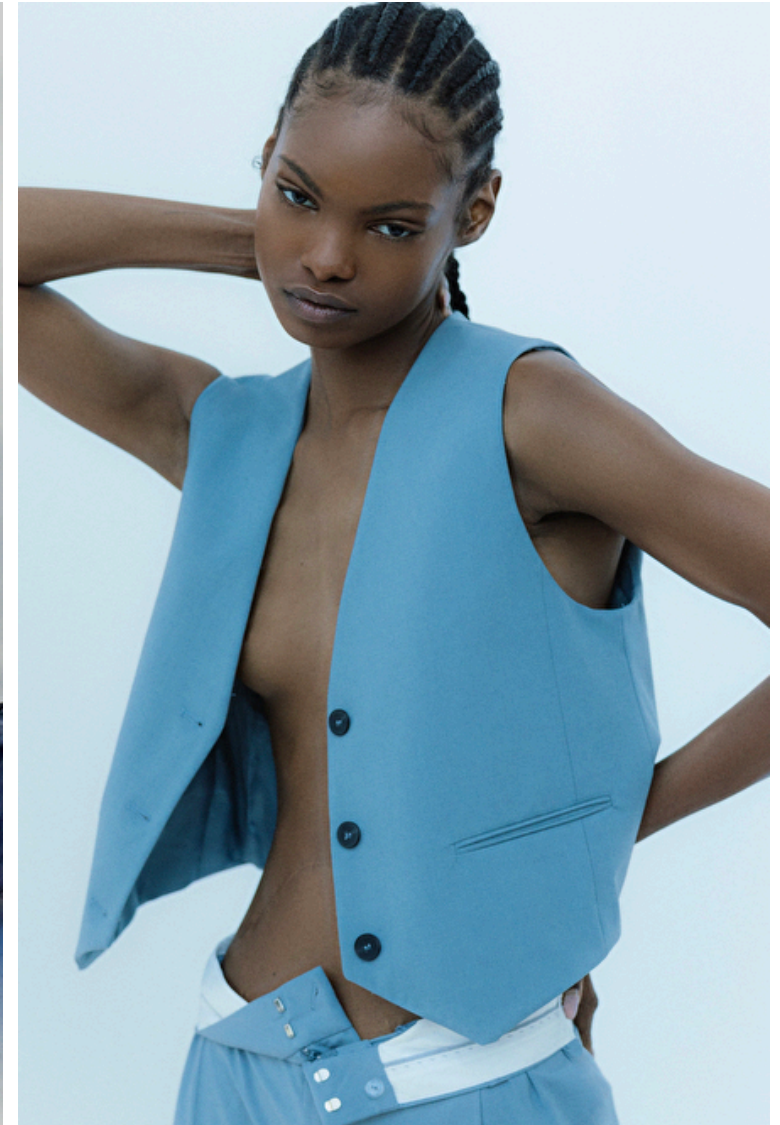

Select

MODEL MANAGEMENT

1400 Alton Rd Suite 103, Miami Beach, 33139, Florida, United States

Phone: (305) 672-6342 Fax: (305) 672-1749 Email: info.miami@selectmodel.com Website: <https://www.selectmodel.com/>

Delar Gaston

Height 174cm / 5' 8.5"

Size EU/US 32 / 2

Bust 81cm / 32"

Waist 61cm / 24"

Hips 87cm / 34.5"

Shoes EU/US/UK 39.5 / 8.5 / 6

Eyes Brown

Hair Black

Cup A