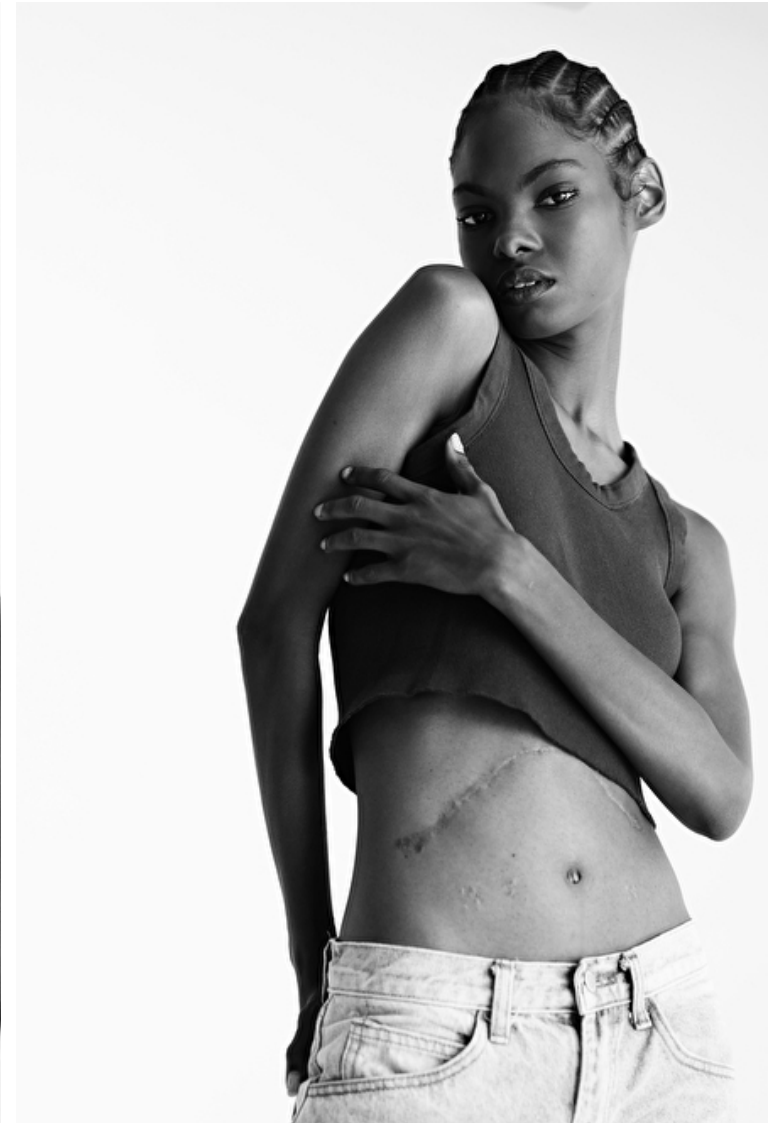

Select

MODEL MANAGEMENT

1400 Alton Rd Suite 103, Miami Beach, 33139, Florida, United States

Phone: (305) 672-6342 Fax: (305) 672-1749 Email: info.miami@selectmodel.com Website: <https://www.selectmodel.com/>

Delar Gaston

Height 174cm / 5' 8.5"

Size EU/US 32 / 2

Bust 81cm / 32"

Waist 61cm / 24"

Hips 87cm / 34.5"

Shoes EU/US/UK 39.5 / 8.5 / 6

Eyes Brown

Hair Black

Cup A