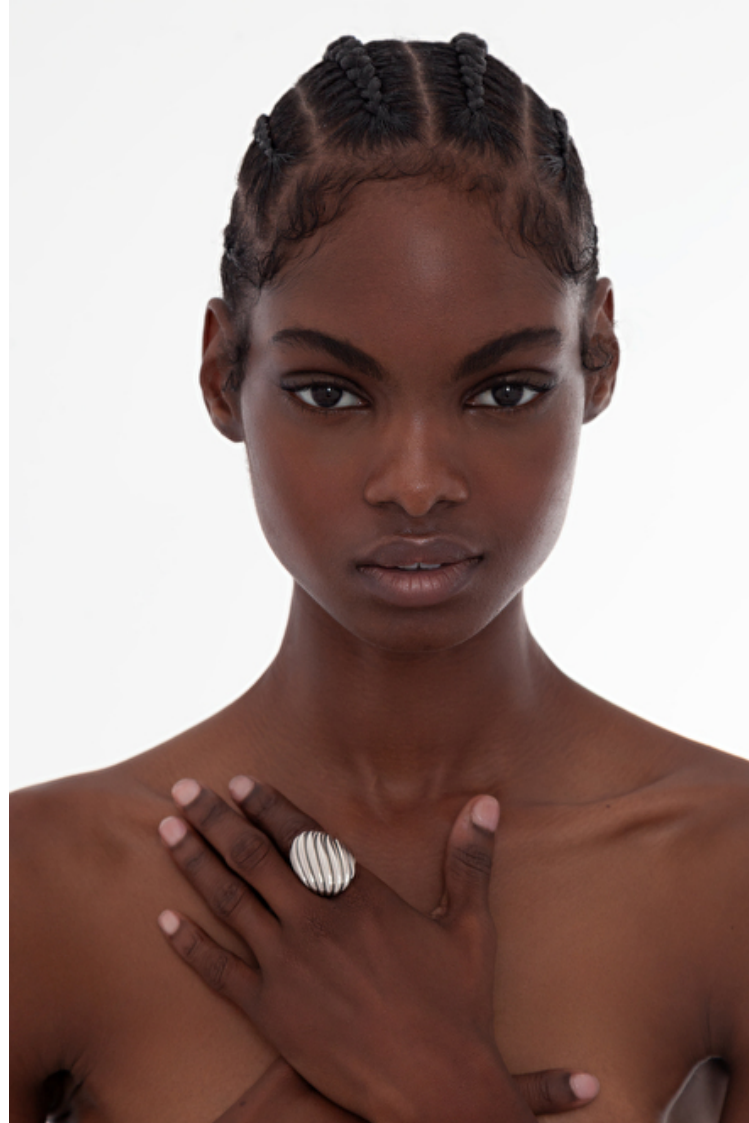

Select

MODEL MANAGEMENT

1400 Alton Rd Suite 103, Miami Beach, 33139, Florida, United States

Phone: (305) 672-6342 Fax: (305) 672-1749 Email: info.miami@selectmodel.com Website: <https://www.selectmodel.com/>

Delar Gaston

Height 174cm / 5' 8.5"

Size EU/US 32 / 2

Bust 81cm / 32"

Waist 61cm / 24"

Hips 87cm / 34.5"

Shoes EU/US/UK 39.5 / 8.5 / 6

Eyes Brown

Hair Black

Cup A